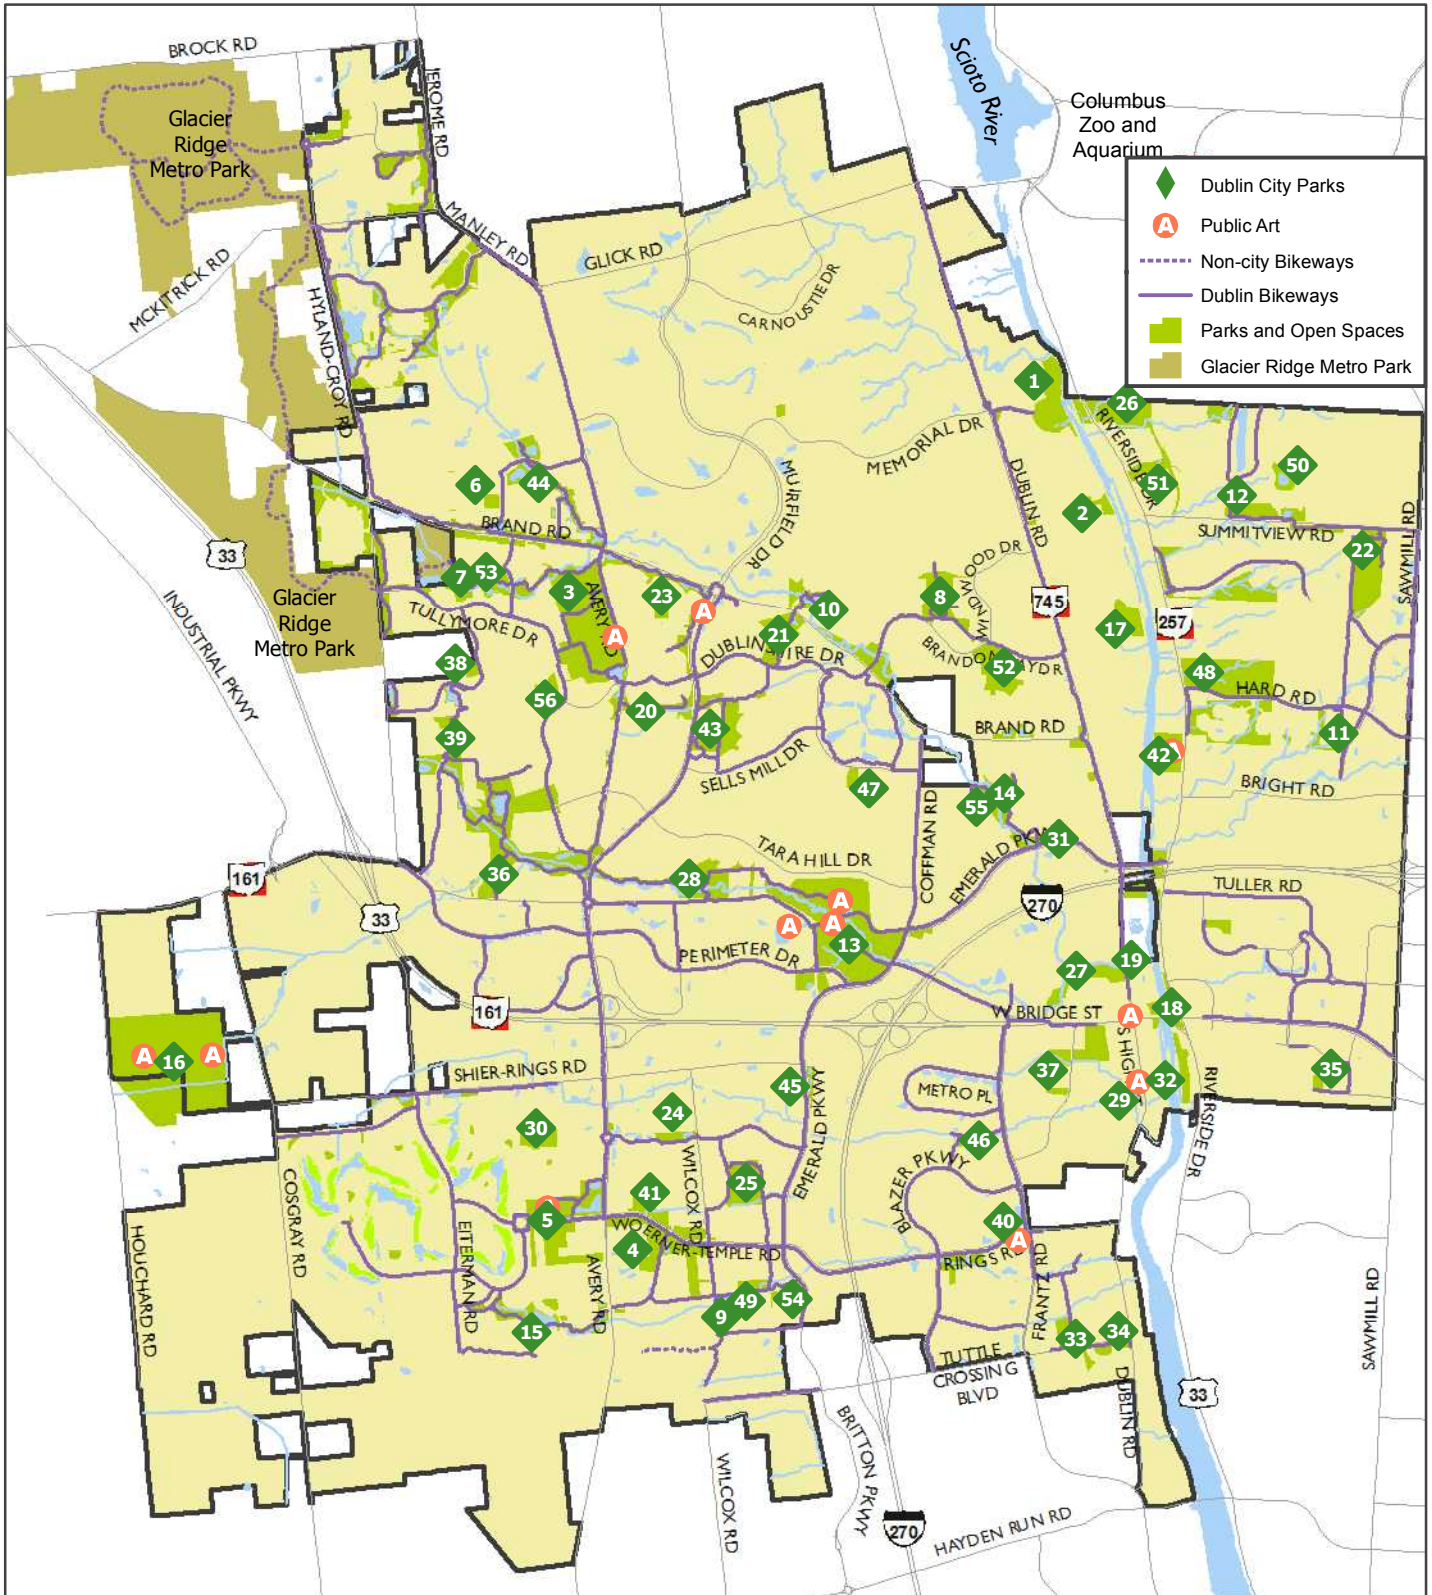

Parks

12/20/2011

0 0.25 0.5 Miles

- | | | | | | |
|------------------------------|----------------------------|------------------------------|------------------------------------|------------------------------|----------------------------|
| 1. Amberleigh Community Park | 11. Bryson Cove Open Space | 21. Earlington Park | 31. Killilea Park | 41. Sandy Corners Park | 51. Wedgwood Hills Park |
| 2. Amberleigh Park | 12. Campden Lakes Park | 22. Emerald Fields | 32. Kiwanis Riverway Park | 42. Scioto Park | 52. Wellington Park |
| 3. Avery Park | 13. Coffman Park | 23. Hawk's Nest Park | 33. Llewellyn Farms Park | 43. Scottish Corners Park | 53. Westbury Park |
| 4. Balgriffin Park | 14. Coventry Woods Park | 24. Heather Glen North Park | 34. Llewellyn Farms South Park | 44. Shannon Glen Park | 54. Woods of Brighton Park |
| 5. Ballantrae Community Park | 15. Dalmore Park | 25. Heather Glen Park | 35. Martin Commons Park | 45. Shier-Rings Park | 55. Woods of Indian Run |
| 6. Belvedere Park | 16. Darree Fields | 26. Kendall Ridge Open Space | 36. ML "Red" Trabue Nature Reserve | 46. Smiley Park | 56. Wyndham Park |
| 7. Bishop's Run Park | 17. Donegal Cliffs Park | 27. Hutchins Open Space | 37. Monterey Park | 47. Stonefield Park | |
| 8. Brandon Park | 18. Dublin Spring Park | 28. Indian Run Falls Park | 38. Park Place Park | 48. Thaddeus Kosciuszko Park | |
| 9. Brighton Commons Park | 19. Dublin Veterans Park | 29. Indian Run Meadows Park | 39. Post Preserve Park | 49. Trinity Park | |
| 10. Bristol Commons Park | 20. Glendavon Park | 30. Karrer Barn Open Space | 40. Sam & Eulalia Frantz Park | 50. Wedgwood Glen Park | |
| | 20. Dublinshire Greenway | 30. Kendall Ridge Park | | | |