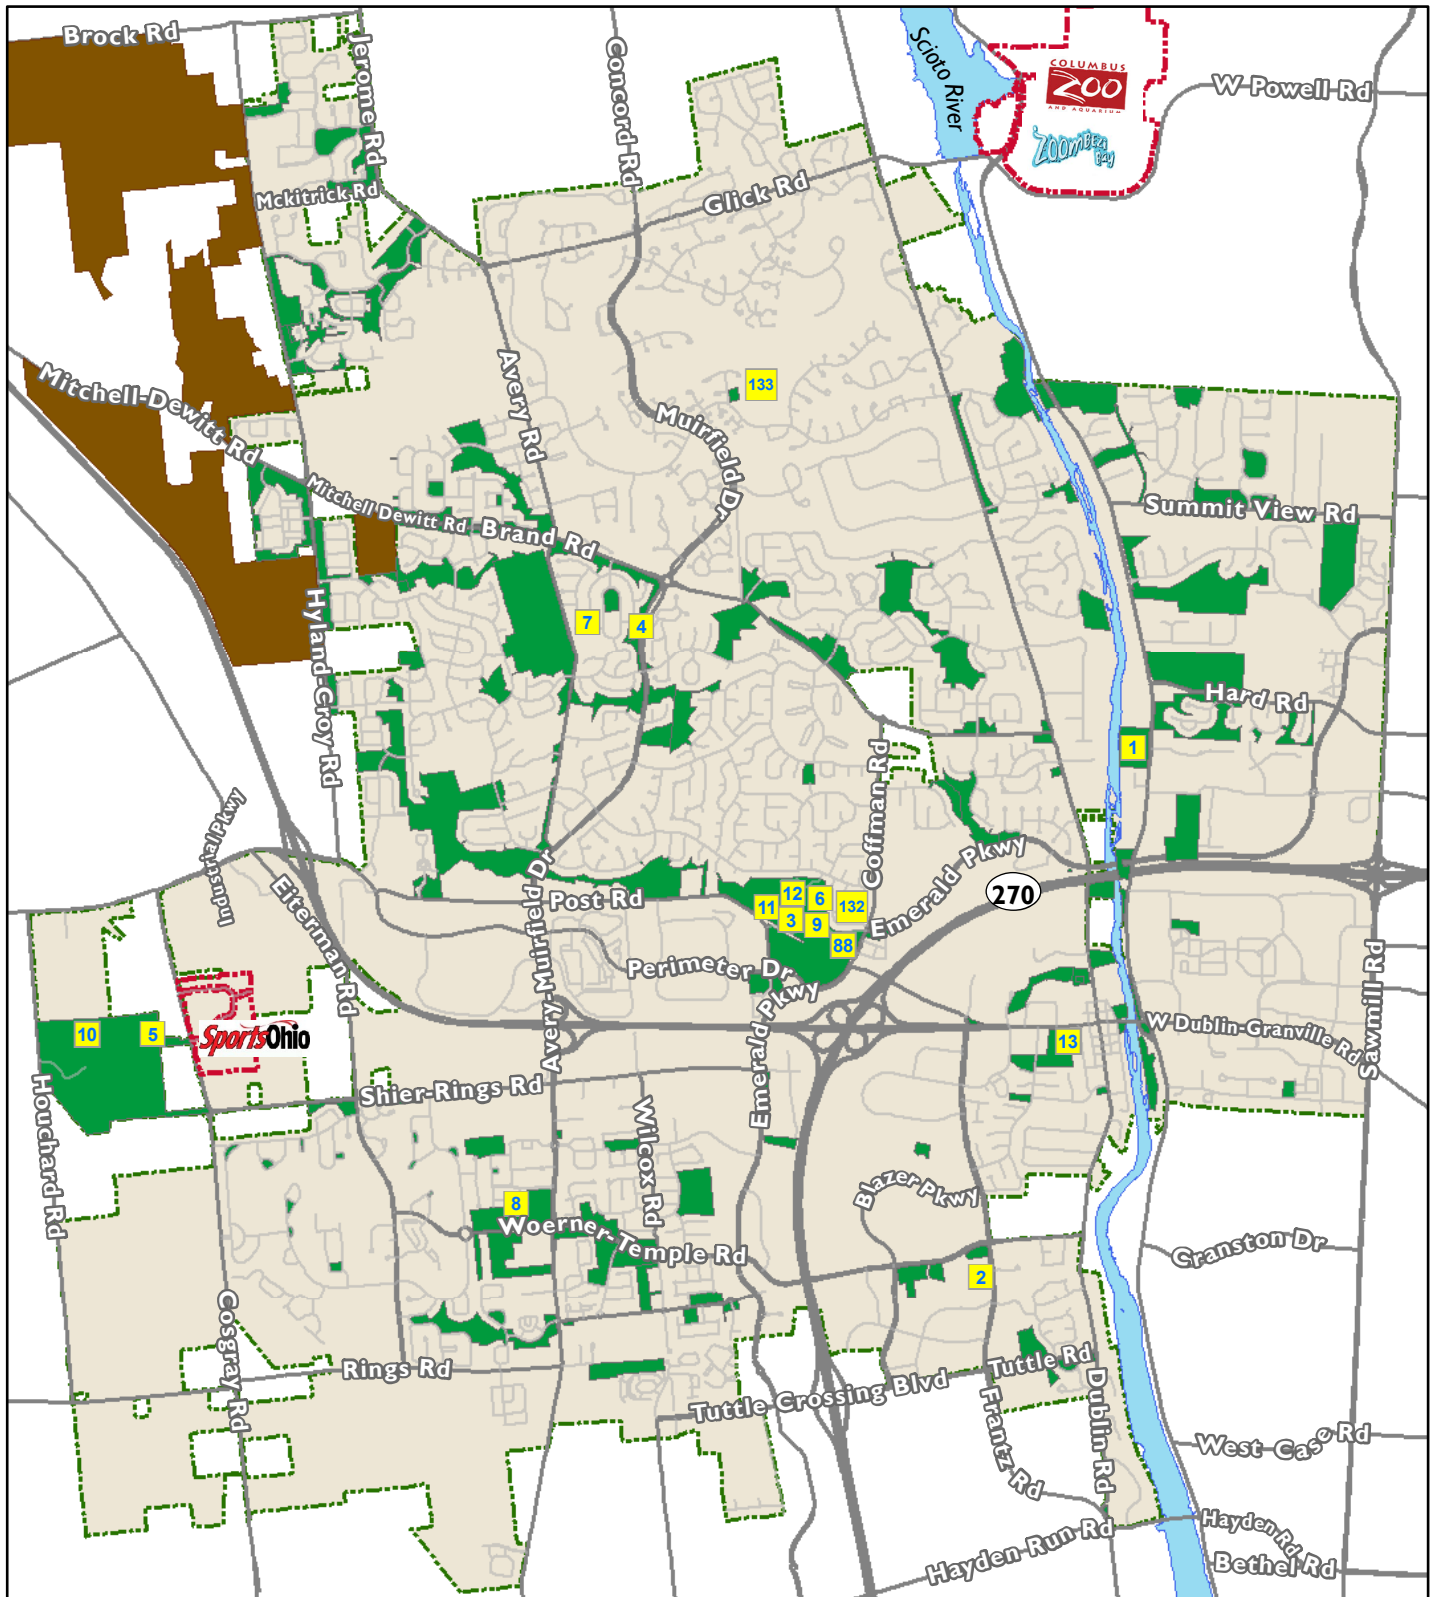

Public Art & Area Attractions

City of Dublin

Map Prepared by City of Dublin
Geographic Information Services
July 2015

Public Art

- | | |
|--------------------------|----------------------------|
| 1. Leatherlips | 8. Dancing Hares |
| 2. Field of Corn | 9. Titration |
| 3. Watch House | 10. Baseball Player |
| 4. Jack Nicklaus Tribute | 11. Community Time Capsule |
| 5. Going Going... Gone! | 12. Running Man Frieze |
| 6. Charting History | 13. Historic Dublin Frog |
| 7. Out of Bounds | |