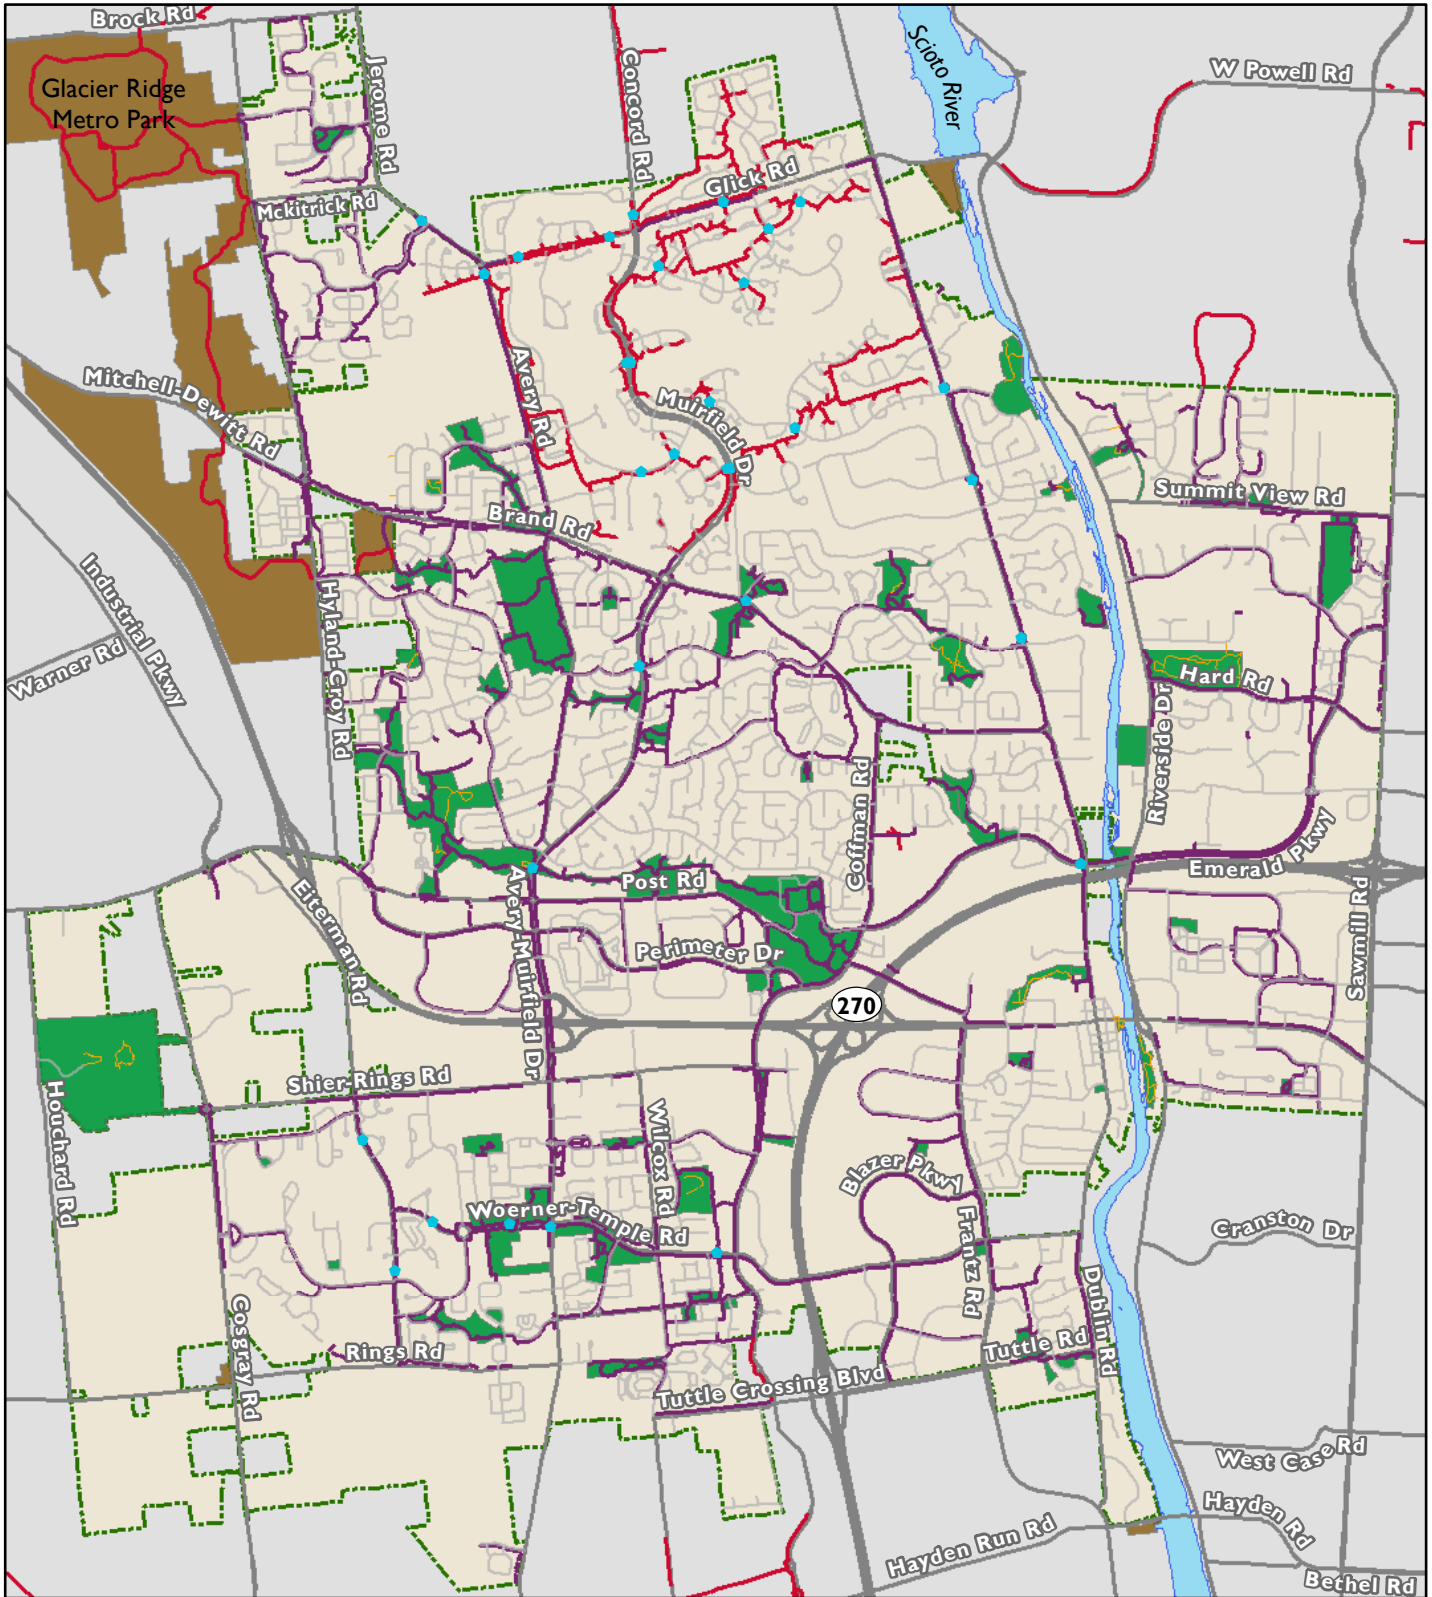

Bikeway System

Map Prepared by City of Dublin
Geographic Information Services
July 2015

0 0.5 1 Miles

Dublin Bikeways

- City of Dublin Bikepath
- Non-City Bikepath
- Pedestrian Trail
- Bikepath Tunnel

■ Dublin Parks