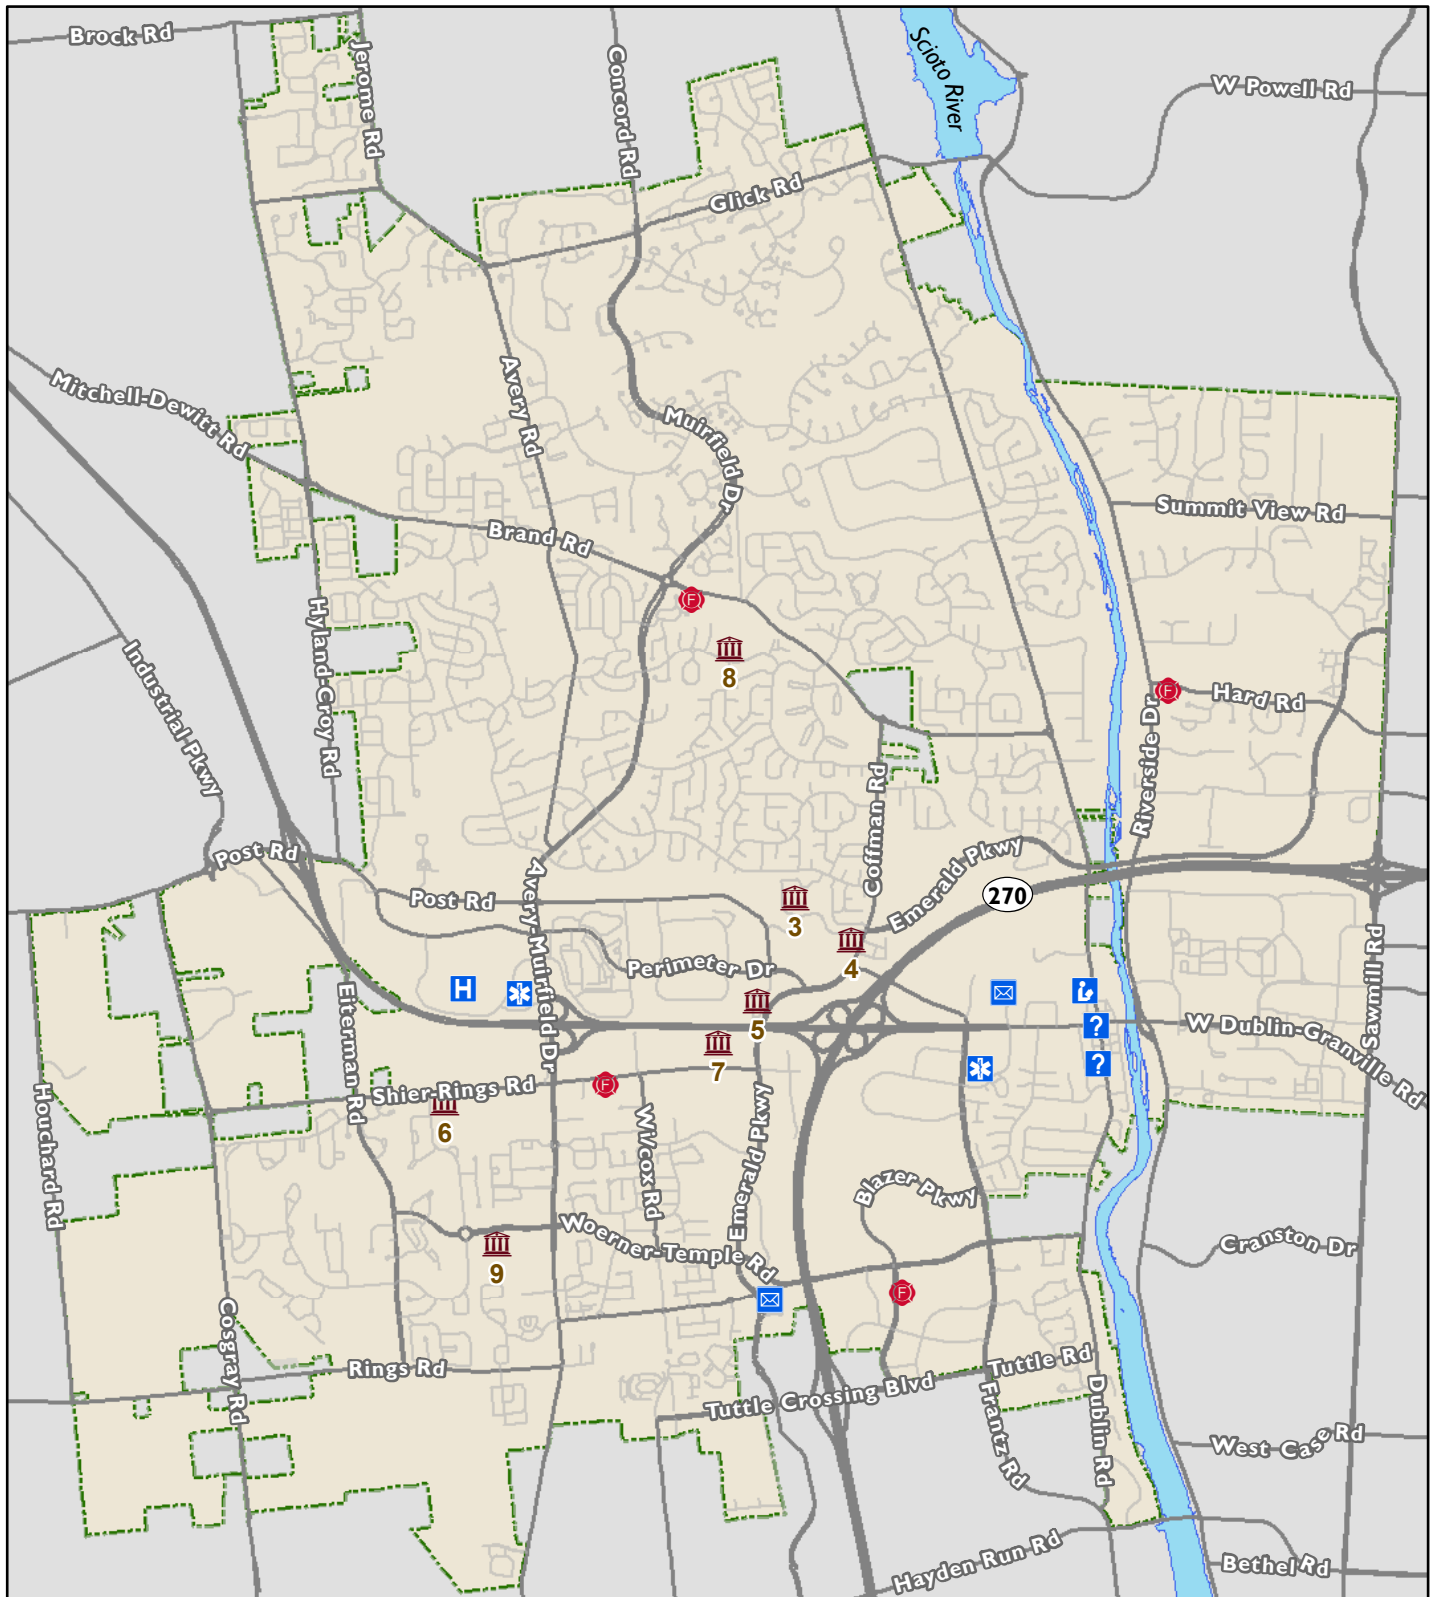

# City Buildings & City Services

Map Prepared by City of Dublin  
Geographic Information Services  
July 2015

-  Fire Station
-  Hospital
-  Information
-  Library
-  Post Office
-  Urgent Care

-  3. Community Recreation Center
-  4. City Hall
-  5. Justice Center
-  6. Service Center
-  7. Development Department
-  8. Dublin Community Pool North
-  9. Dublin Community Pool South