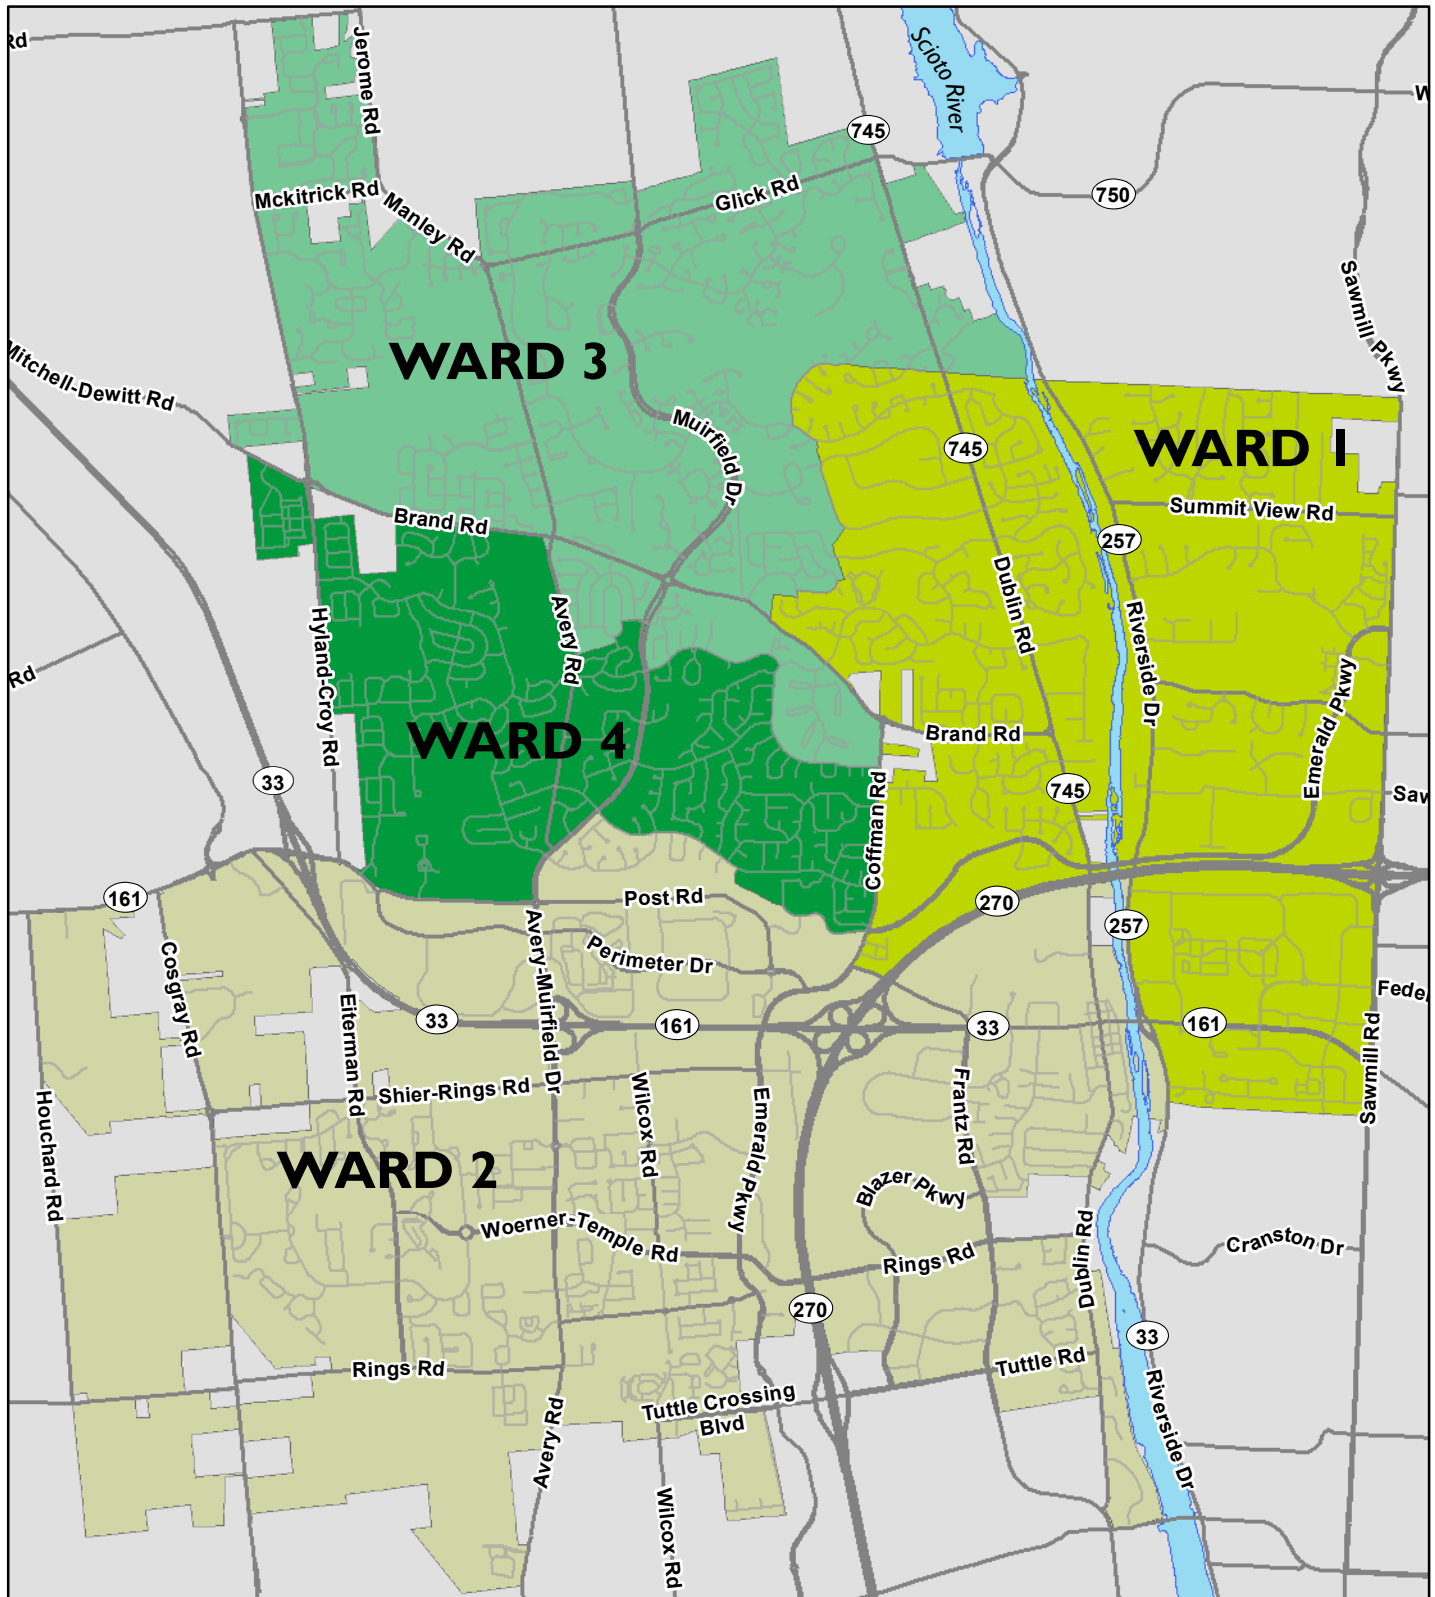

# Council Wards

Map Prepared by City of Dublin  
Geographic Information Services  
July 2017

0 0.5 1 Miles