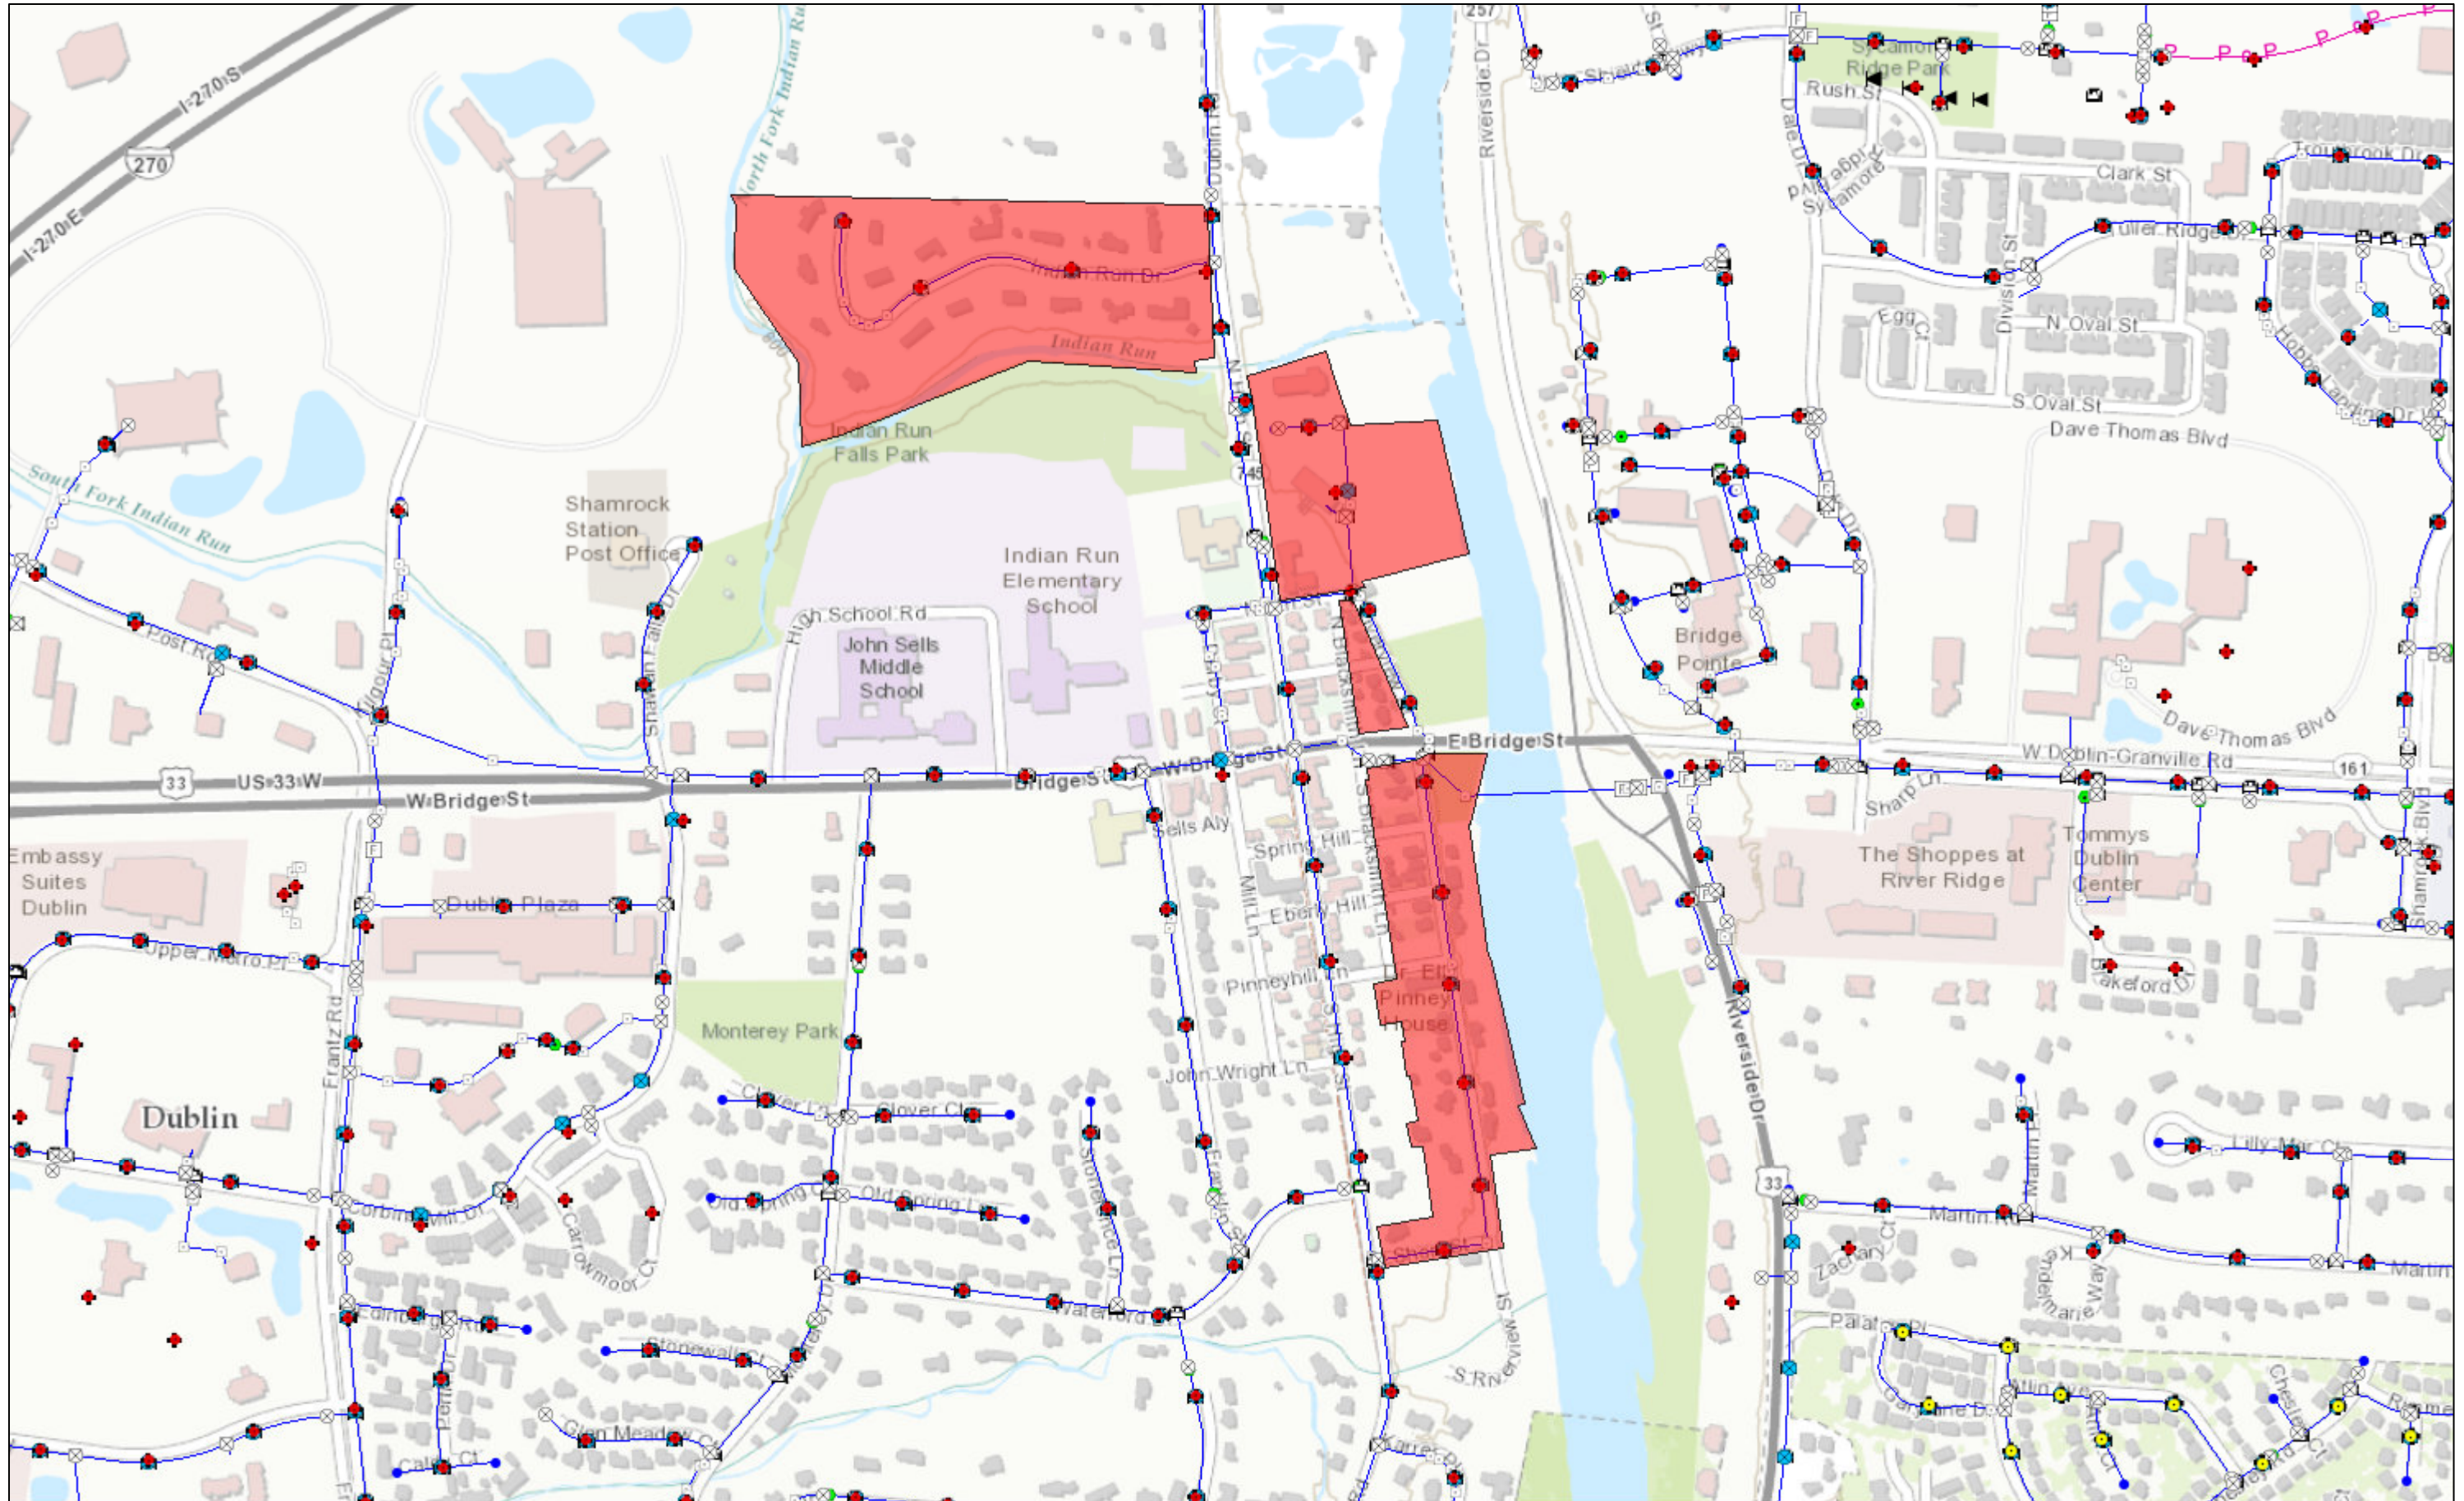

24" N. High St (Dublin)

March 21, 2017

0 487.5 975 1,950 Feet

1:8,075