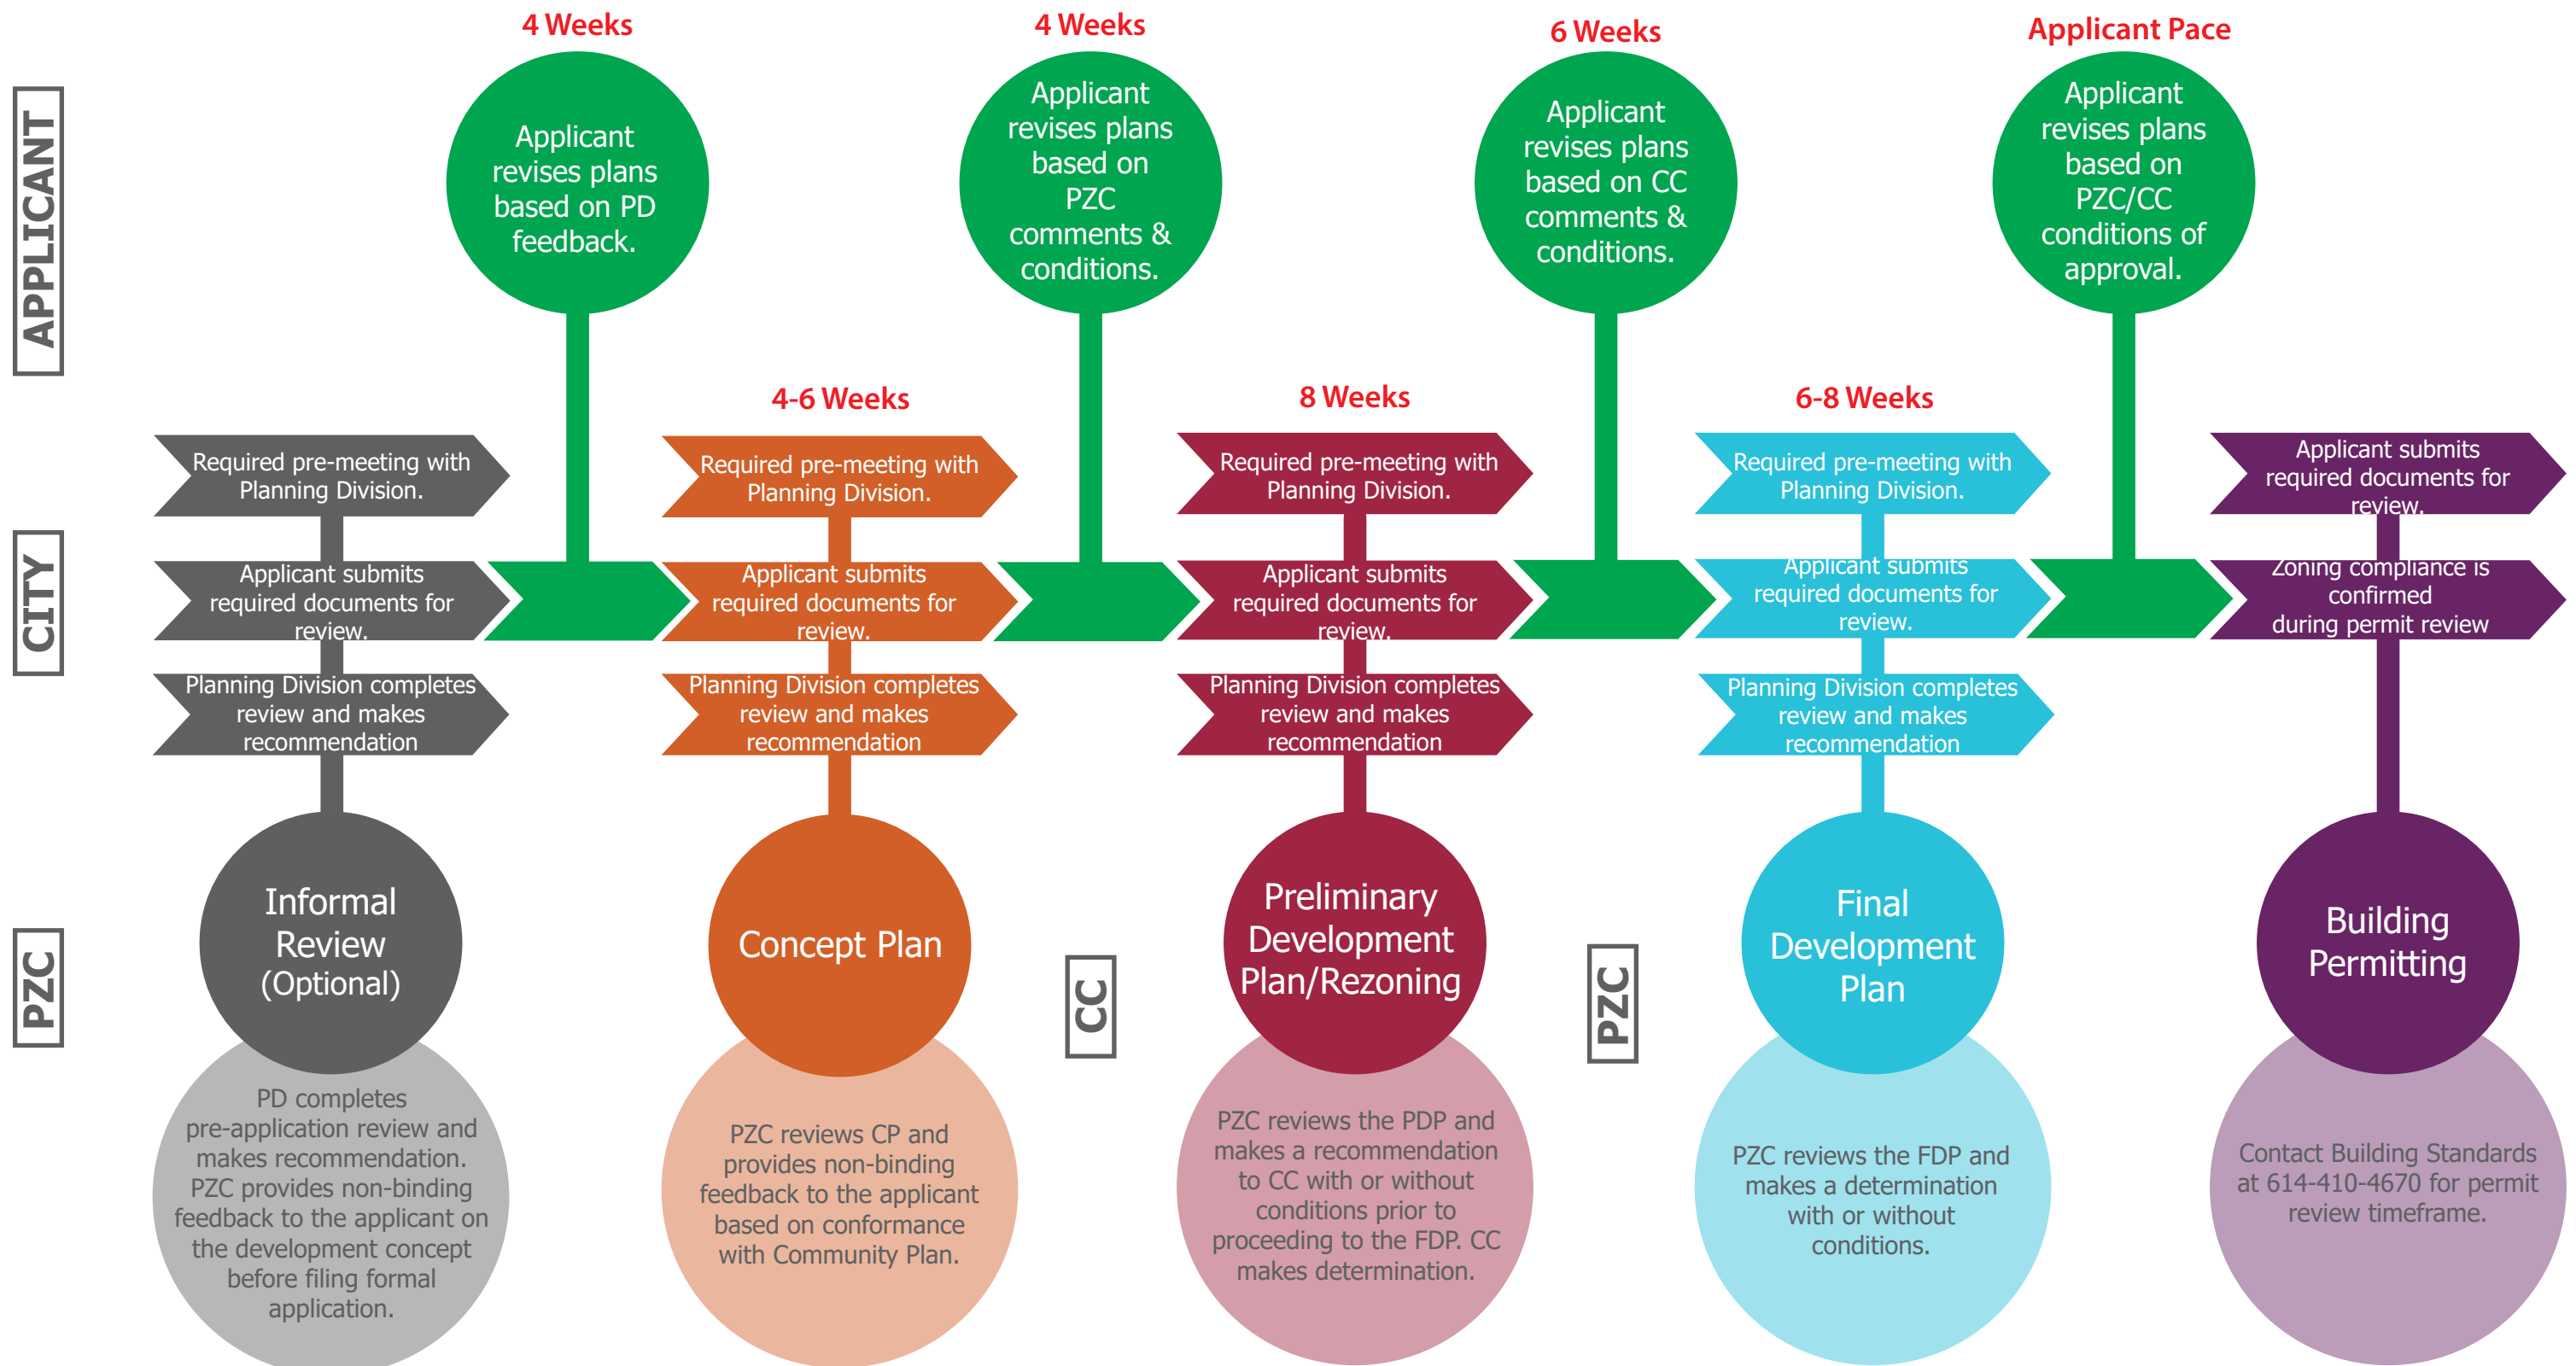

# PUD Development Review Process

CC = City Council  
 CP = Concept Plan  
 FDP = Final Development Plan  
 PDP = Preliminary Development Plan  
 PD = Planning Department  
 PUD = Planned Use District  
 PZC = Planning and Zoning Commission