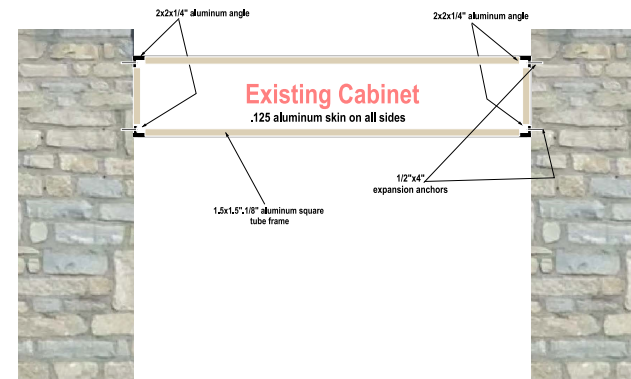

- White acrylic backer panel
- Black vinyl outline

25.39 SF

Existing electric to remain unchanged

- .100 coped aluminum painted to match existing sign band
- White acrylic backer panel

Side View of Pan Face