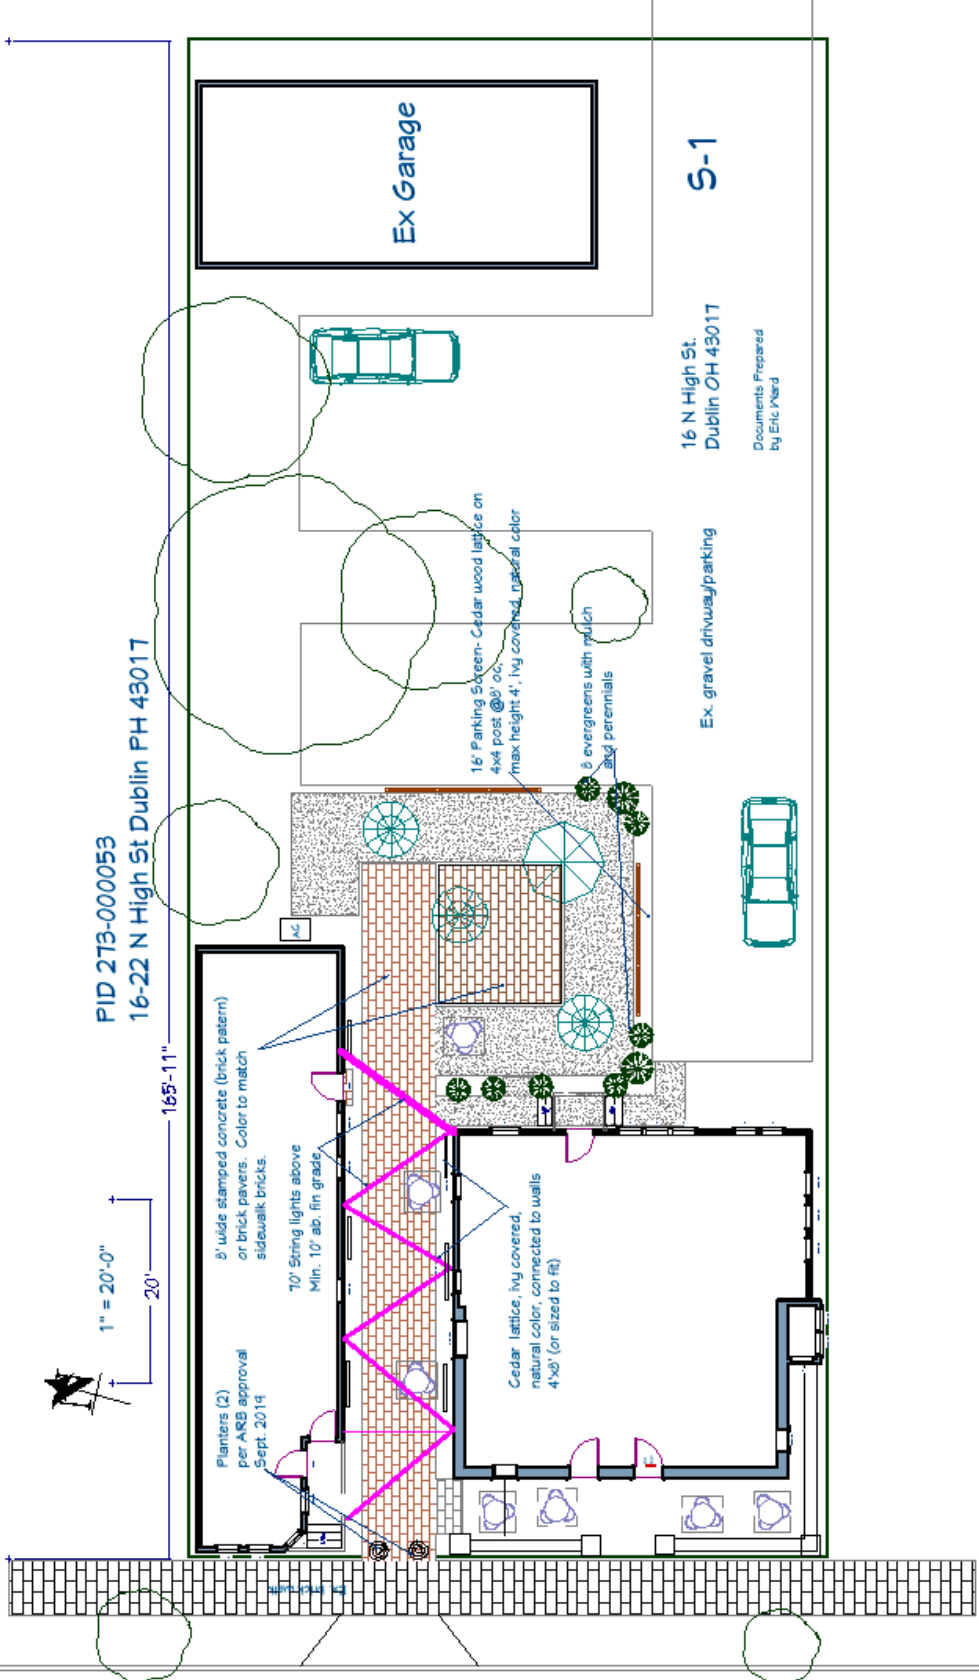

N High St.

FID 213-000053
 16-22 N High St Dublin PH 43017

1" = 20'-0"
 20'

165'-11"

N Blacksmith Lane