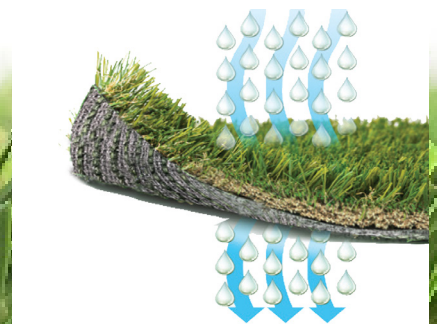

# K9

The K9 Collection from Shawgrass

383SG K9 Serenity  
384SG K9 Park

This durable and attractive line from Shawgrass offers a variety of products that can be used in a multitude of outdoor spaces. Designed to function well for residential and commercial applications and developed specifically for our furry friends, the K9 collection allows flexibility in design. This line of products is some of the strongest and most unique solutions in the industry designed with a special high flow backing system with pets in mind that results in a cleaner and odor free area. With a beautiful look and fibers that can withstand everyday use from pets and people, it's not hard to see why this line is one of the top choices in the Shawgrass Collection.

shawgrass®

**shawgrass**  
a synthetic turf system

**384SG**