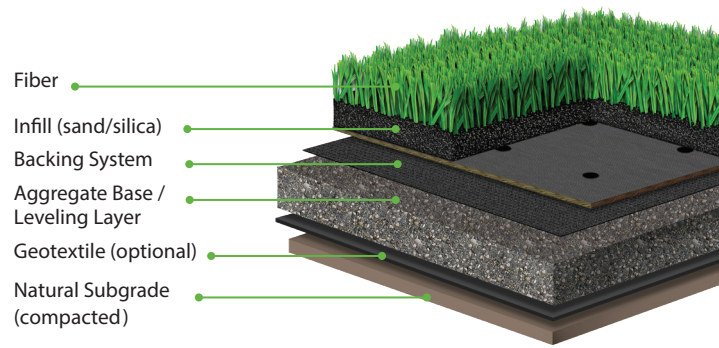

# K9

The K9 Collection from Shawgrass

383SG K9 Serenity  
384SG K9 Park

This durable and attractive line from Shawgrass offers a variety of products that can be used in a multitude of outdoor spaces. Designed to function well for residential and commercial applications and developed specifically for our furry friends, the K9 collection allows flexibility in design. This line of products is some of the strongest and most unique solutions in the industry designed with a special high flow backing system with pets in mind that results in a cleaner and odor free area. With a beautiful look and fibers that can withstand everyday use from pets and people, it's not hard to see why this line is one of the top choices in the Shawgrass Collection.

shawgrass®

**shawgrass**  
a synthetic turf system

**384SG**

## K9 Park

Fiber Type	Polyethylene
Fiber Mass	12600 denier 9 Ply PE Mono 4500 denier 8 Ply PE Mono
Finished Pile Height	1.25 in
Color(s)	00311 Lime 00321 Olive
Tufting Gauge	3/8 in
Backing Matrix	17 oz/yd <sup>2</sup> High flow K9 backing Matrix
Total Weight	67 oz/yd <sup>2</sup>
Item Number	384SG
Roll Width	15 ft
Standard Roll Length	100 ft