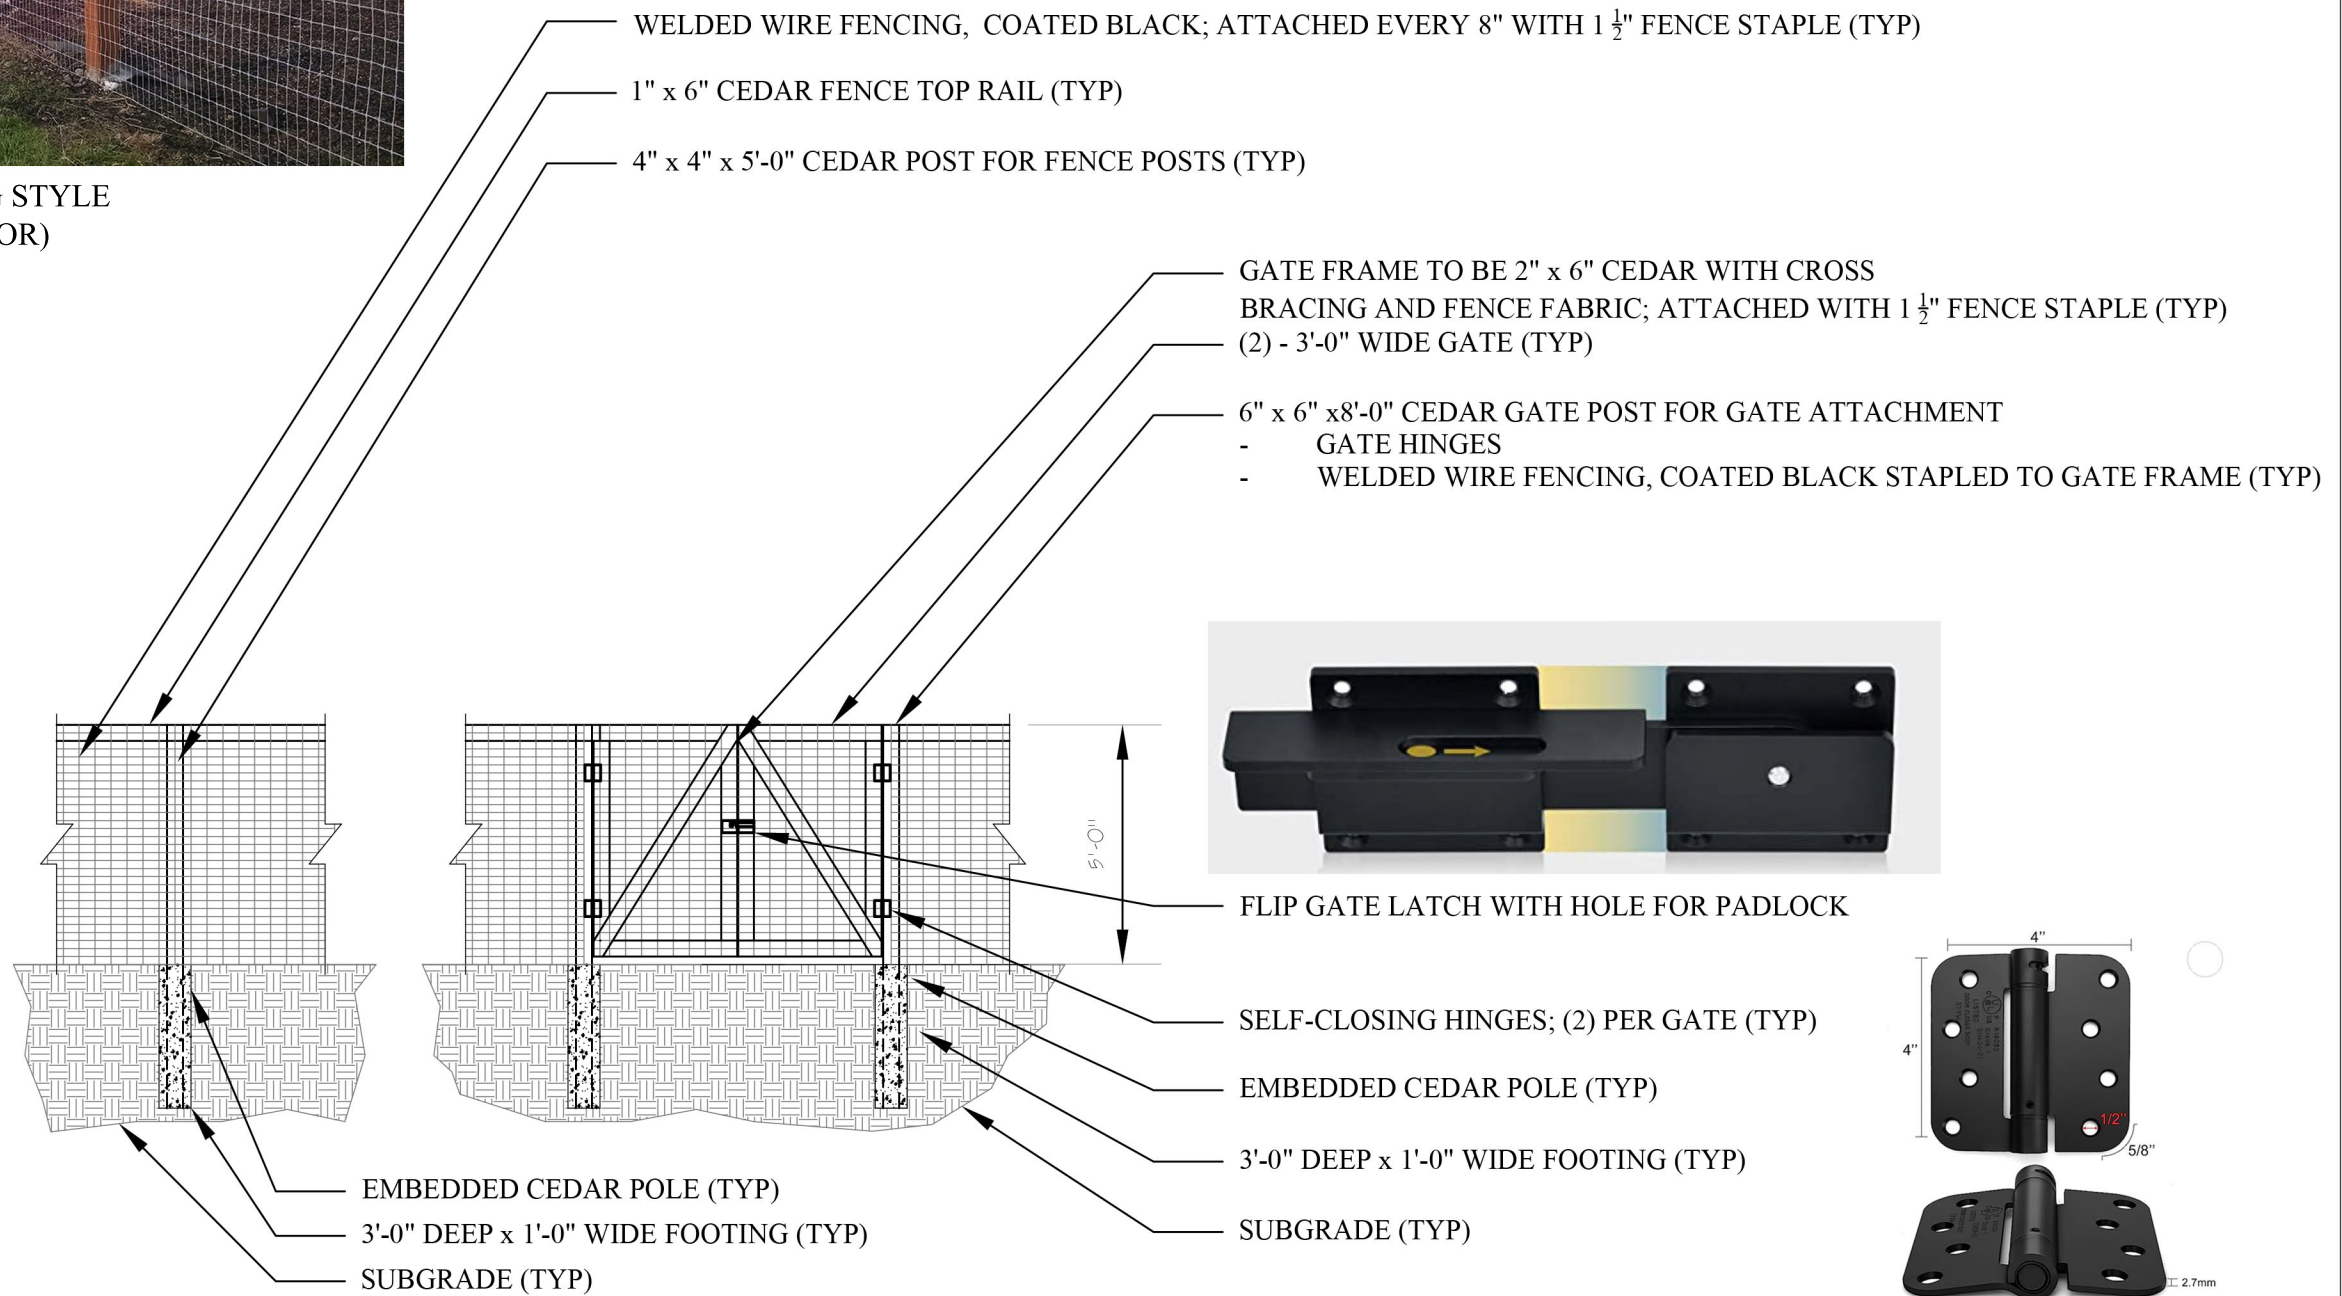

1 5'-0" FENCE AND GATE DETAILS
L-2.0

REVISION	#