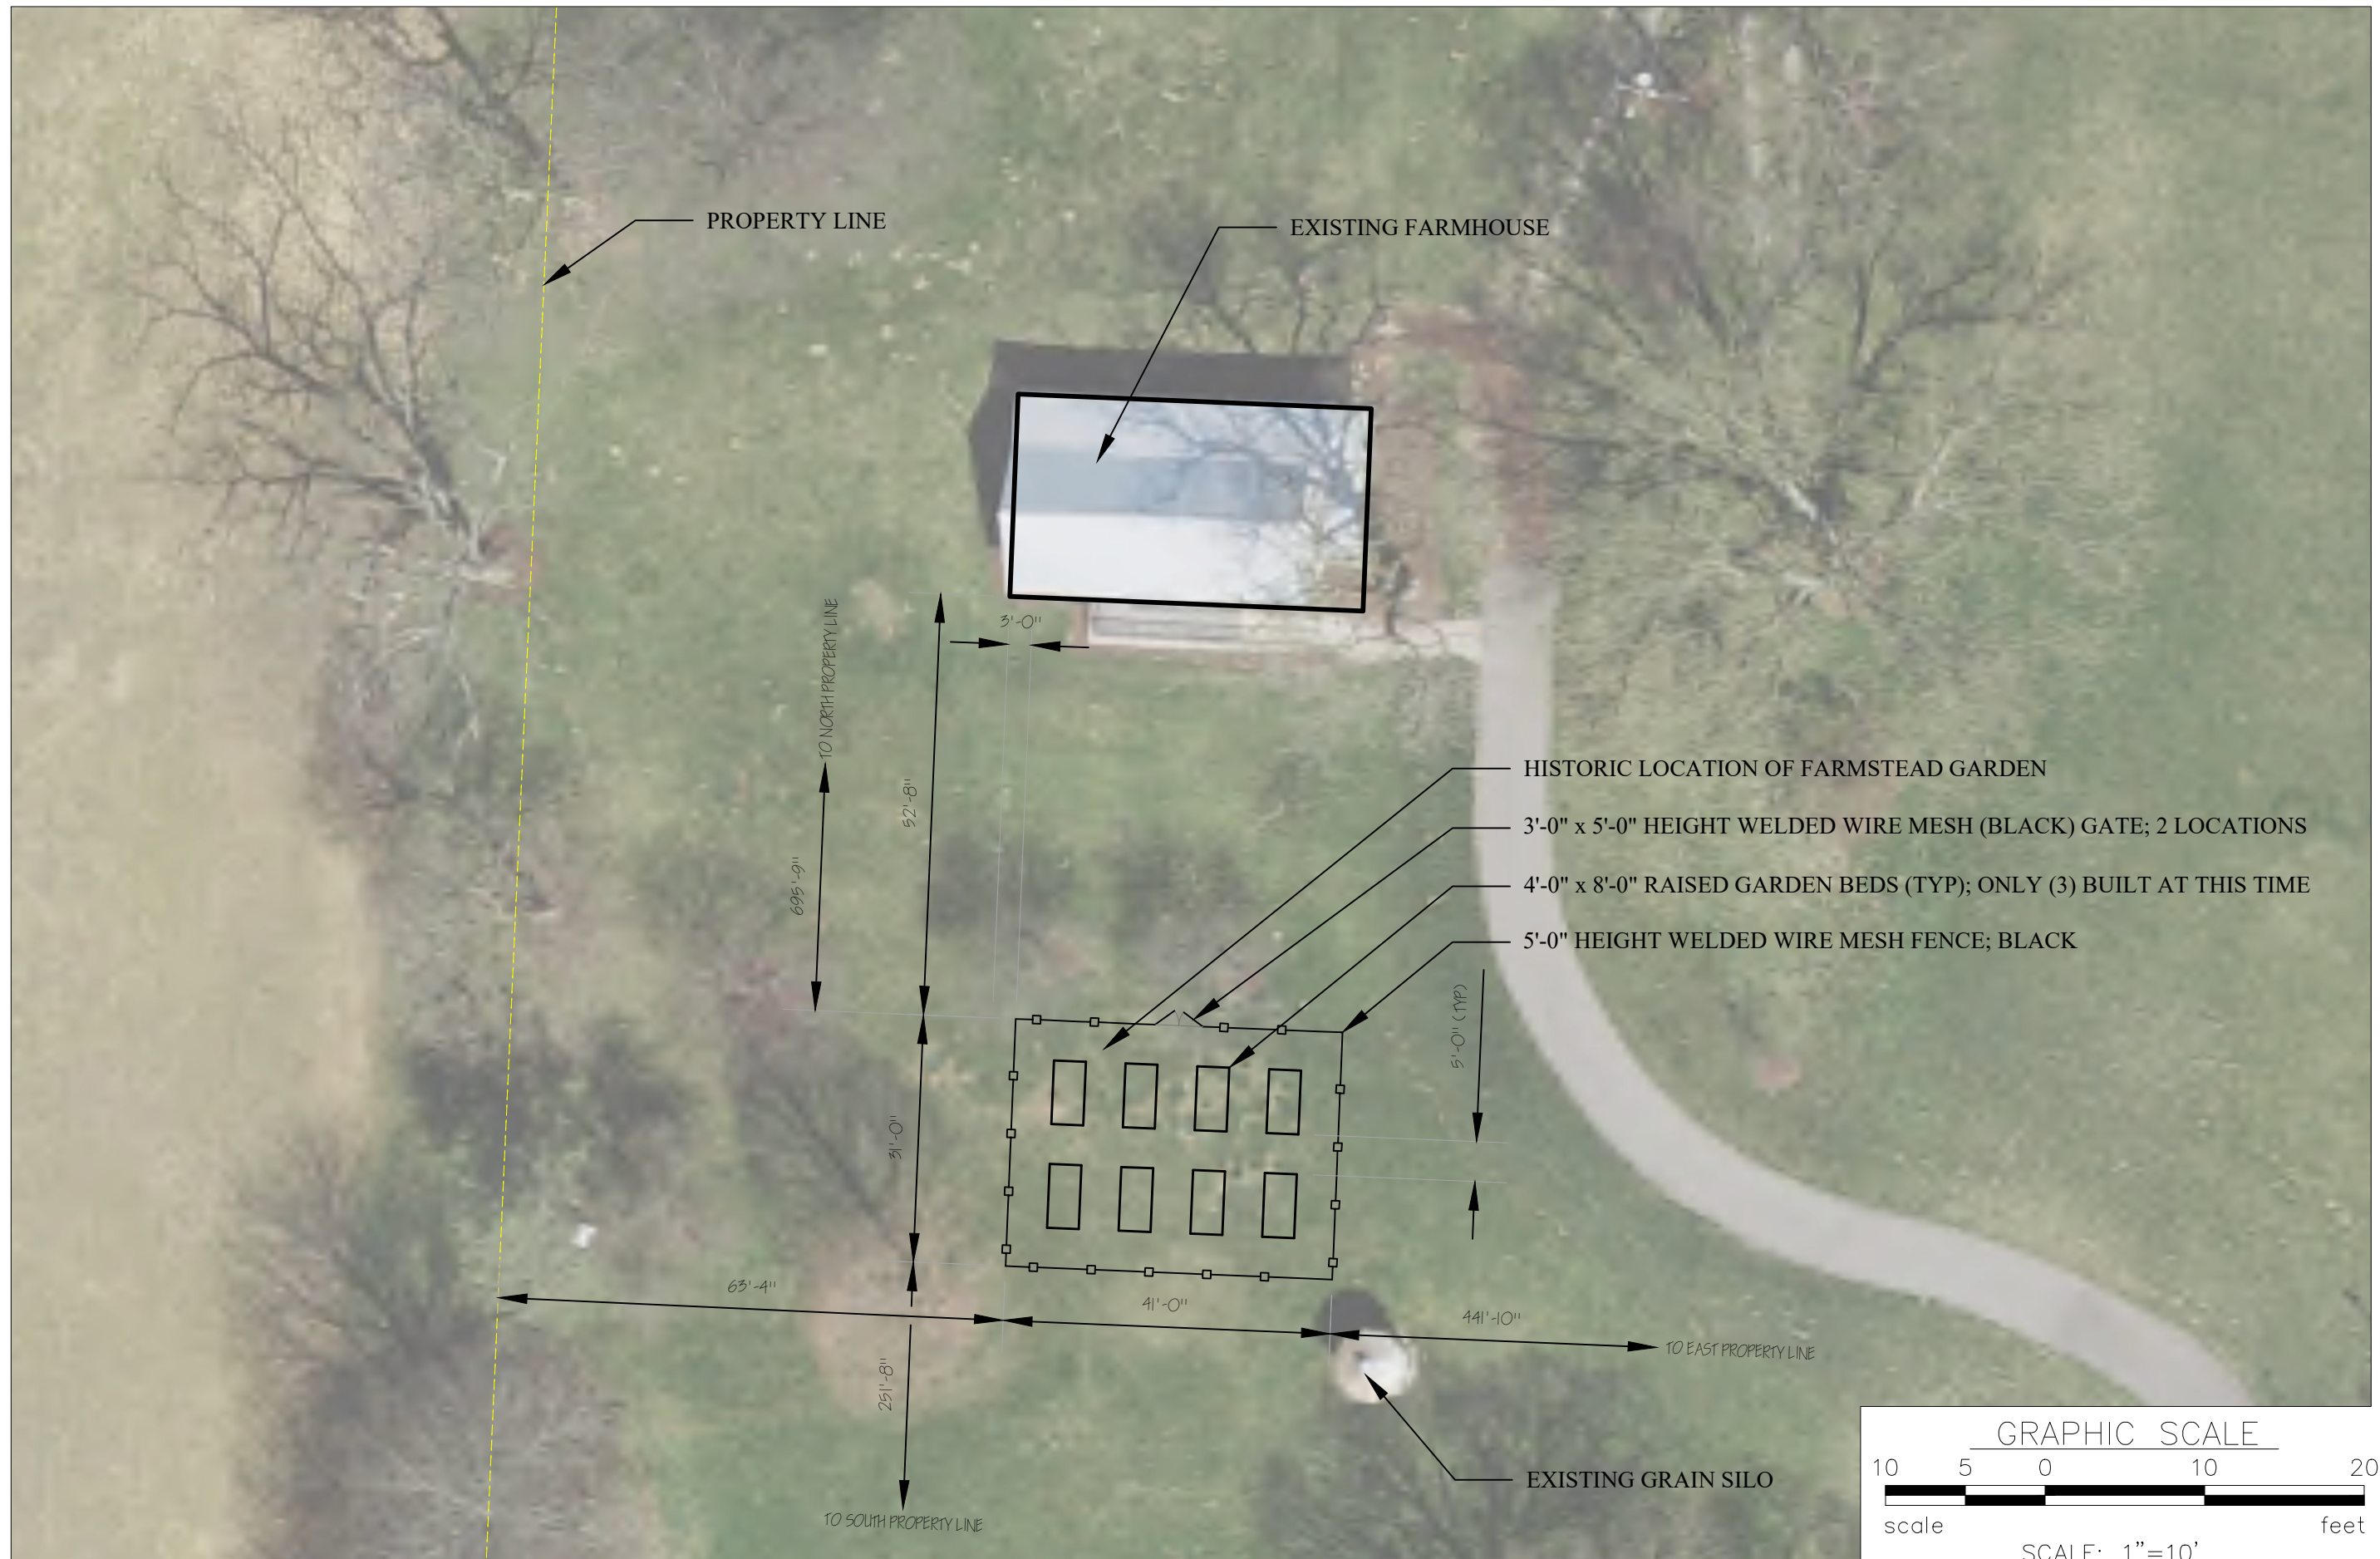

FERRIS WRIGHT - Raised Garden Beds & Protective Fencing

Department of Parks and Recreation
City of Dublin

REVISION	#

15 FEB 2022
Drawn: STK

L-1.0