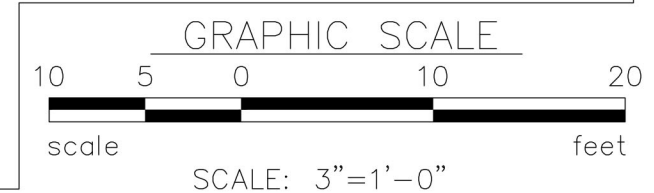

1 5'-0" FENCE AND GATE DETAILS
L-2.0