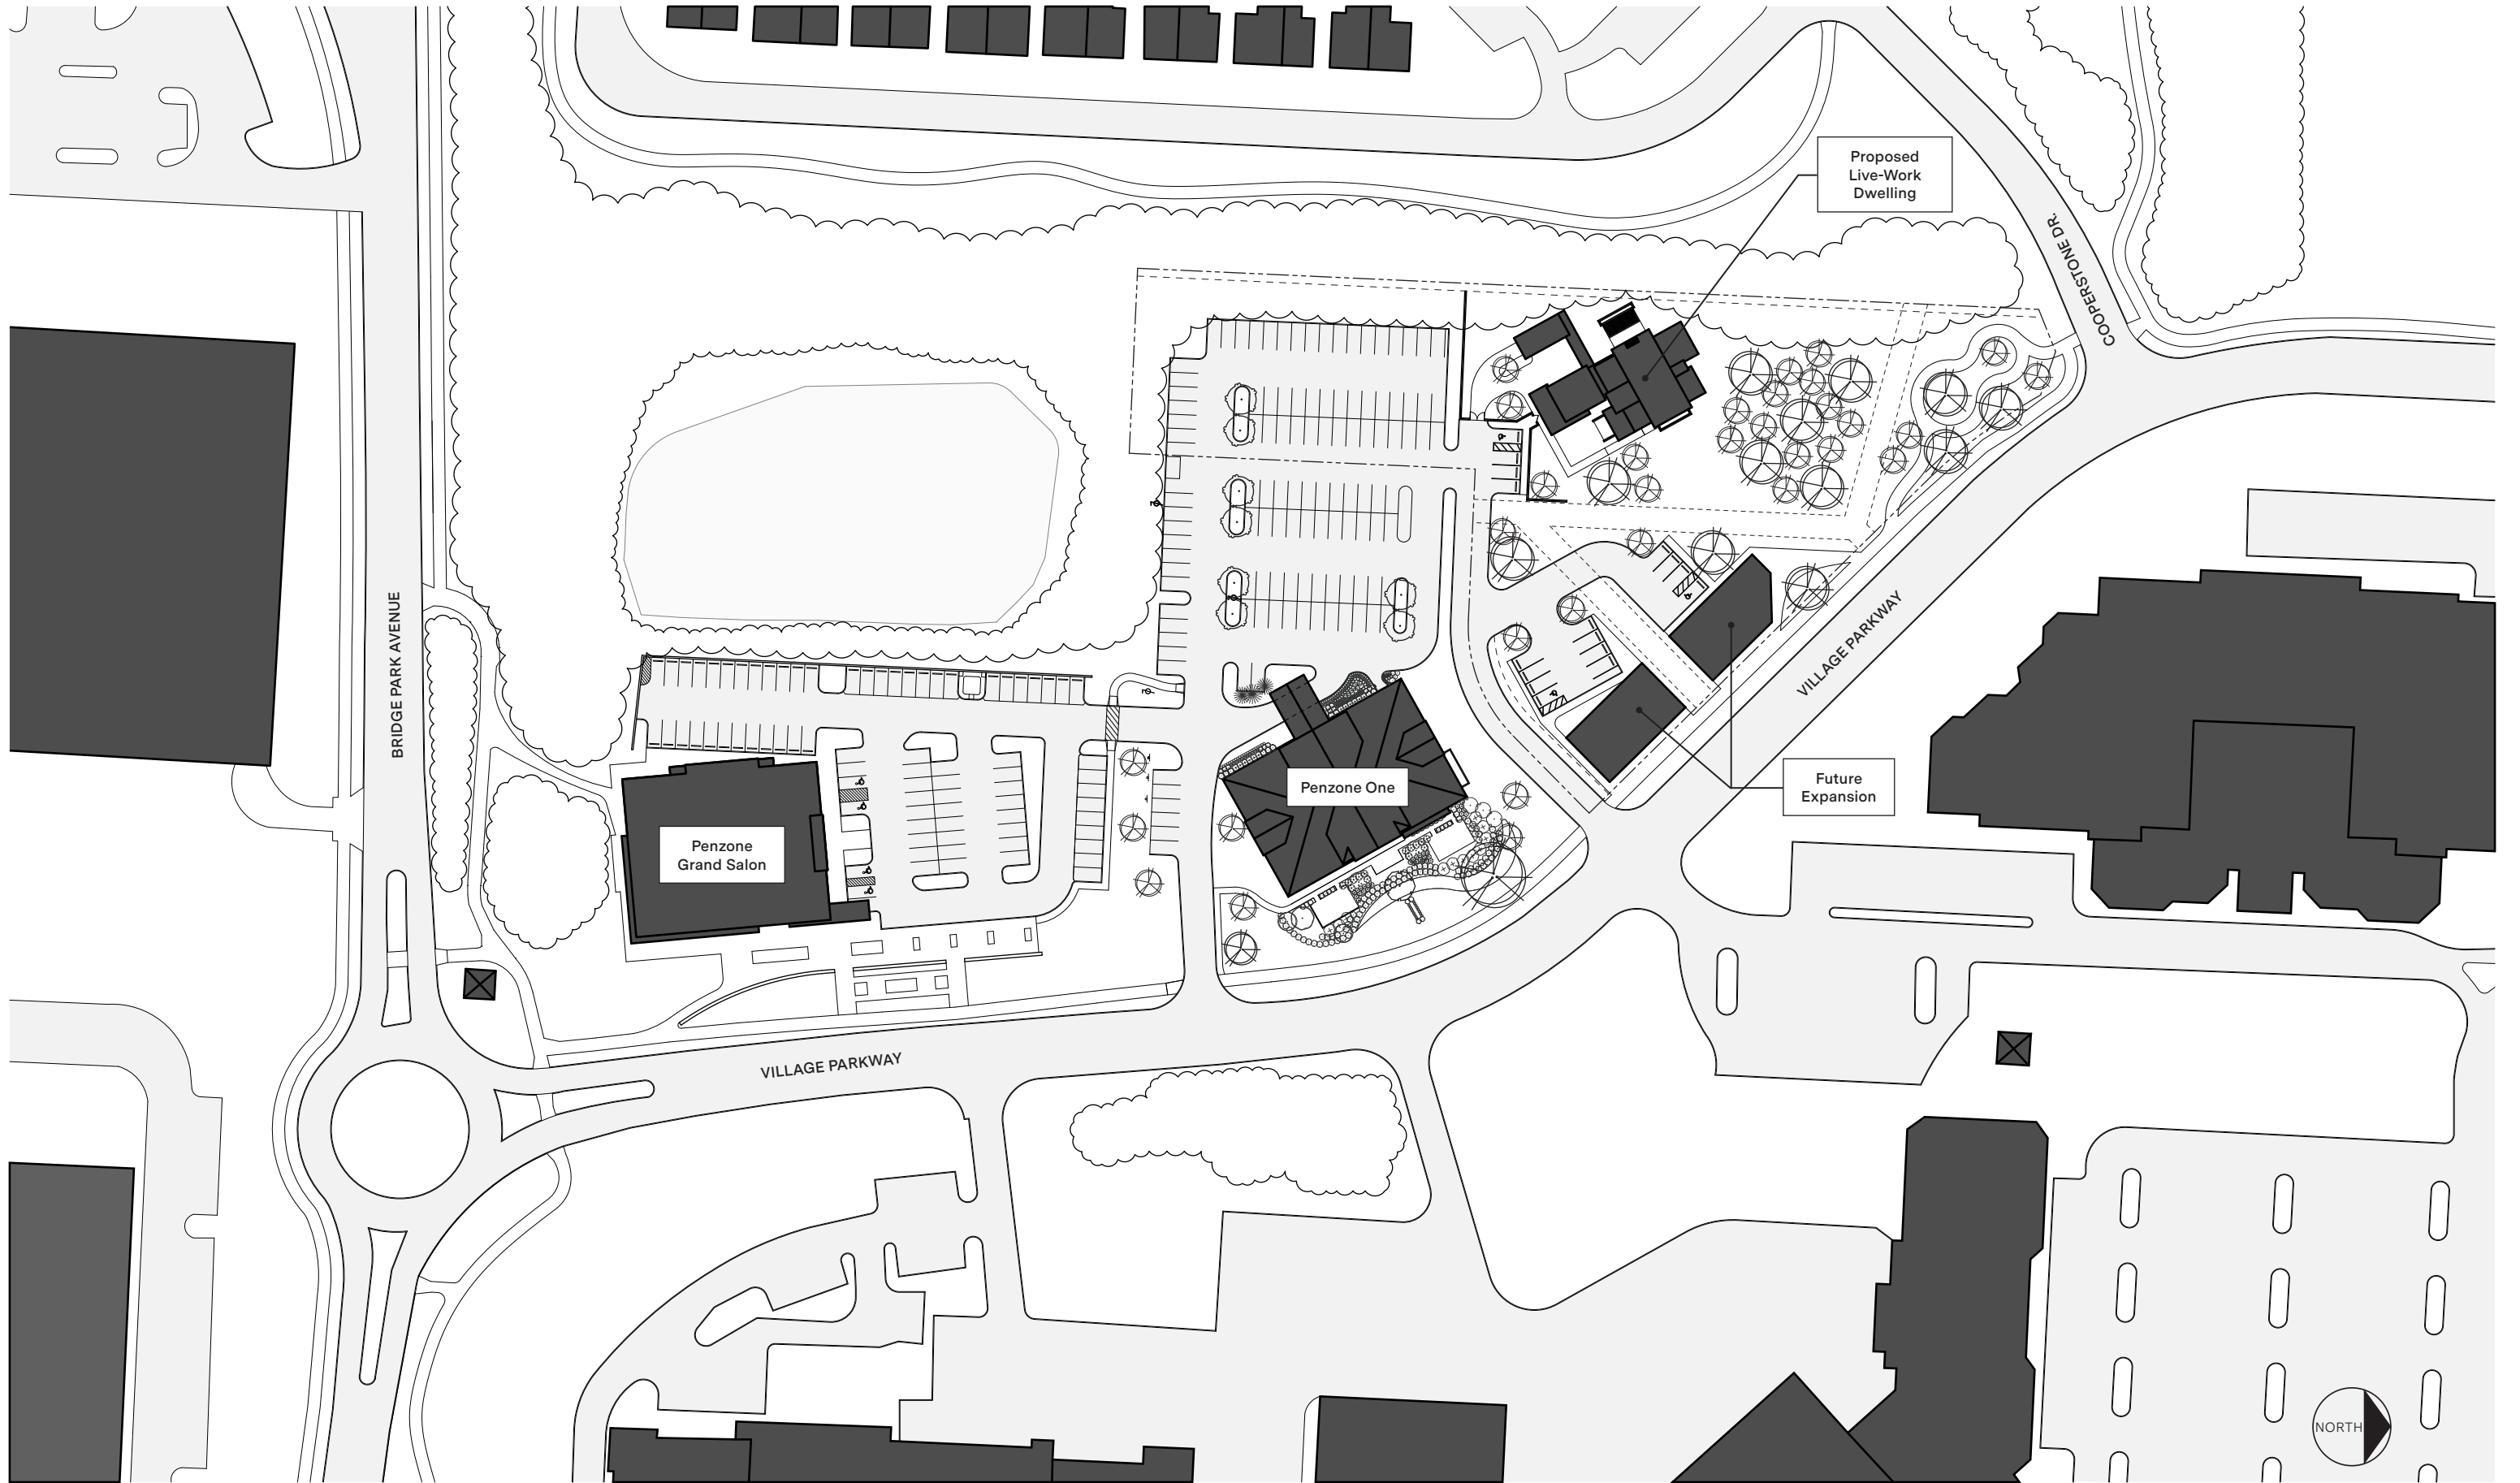

Penzone Live-Work Gallery Residence

Planning Review

July 17, 2023

Ground Floor: 4,088 sf
Second Floor: 2,630 sf
Total: 6,718 sf

Ground Floor: 4,088 sf
Second Floor: 2,630 sf
Total: 6,718 sf