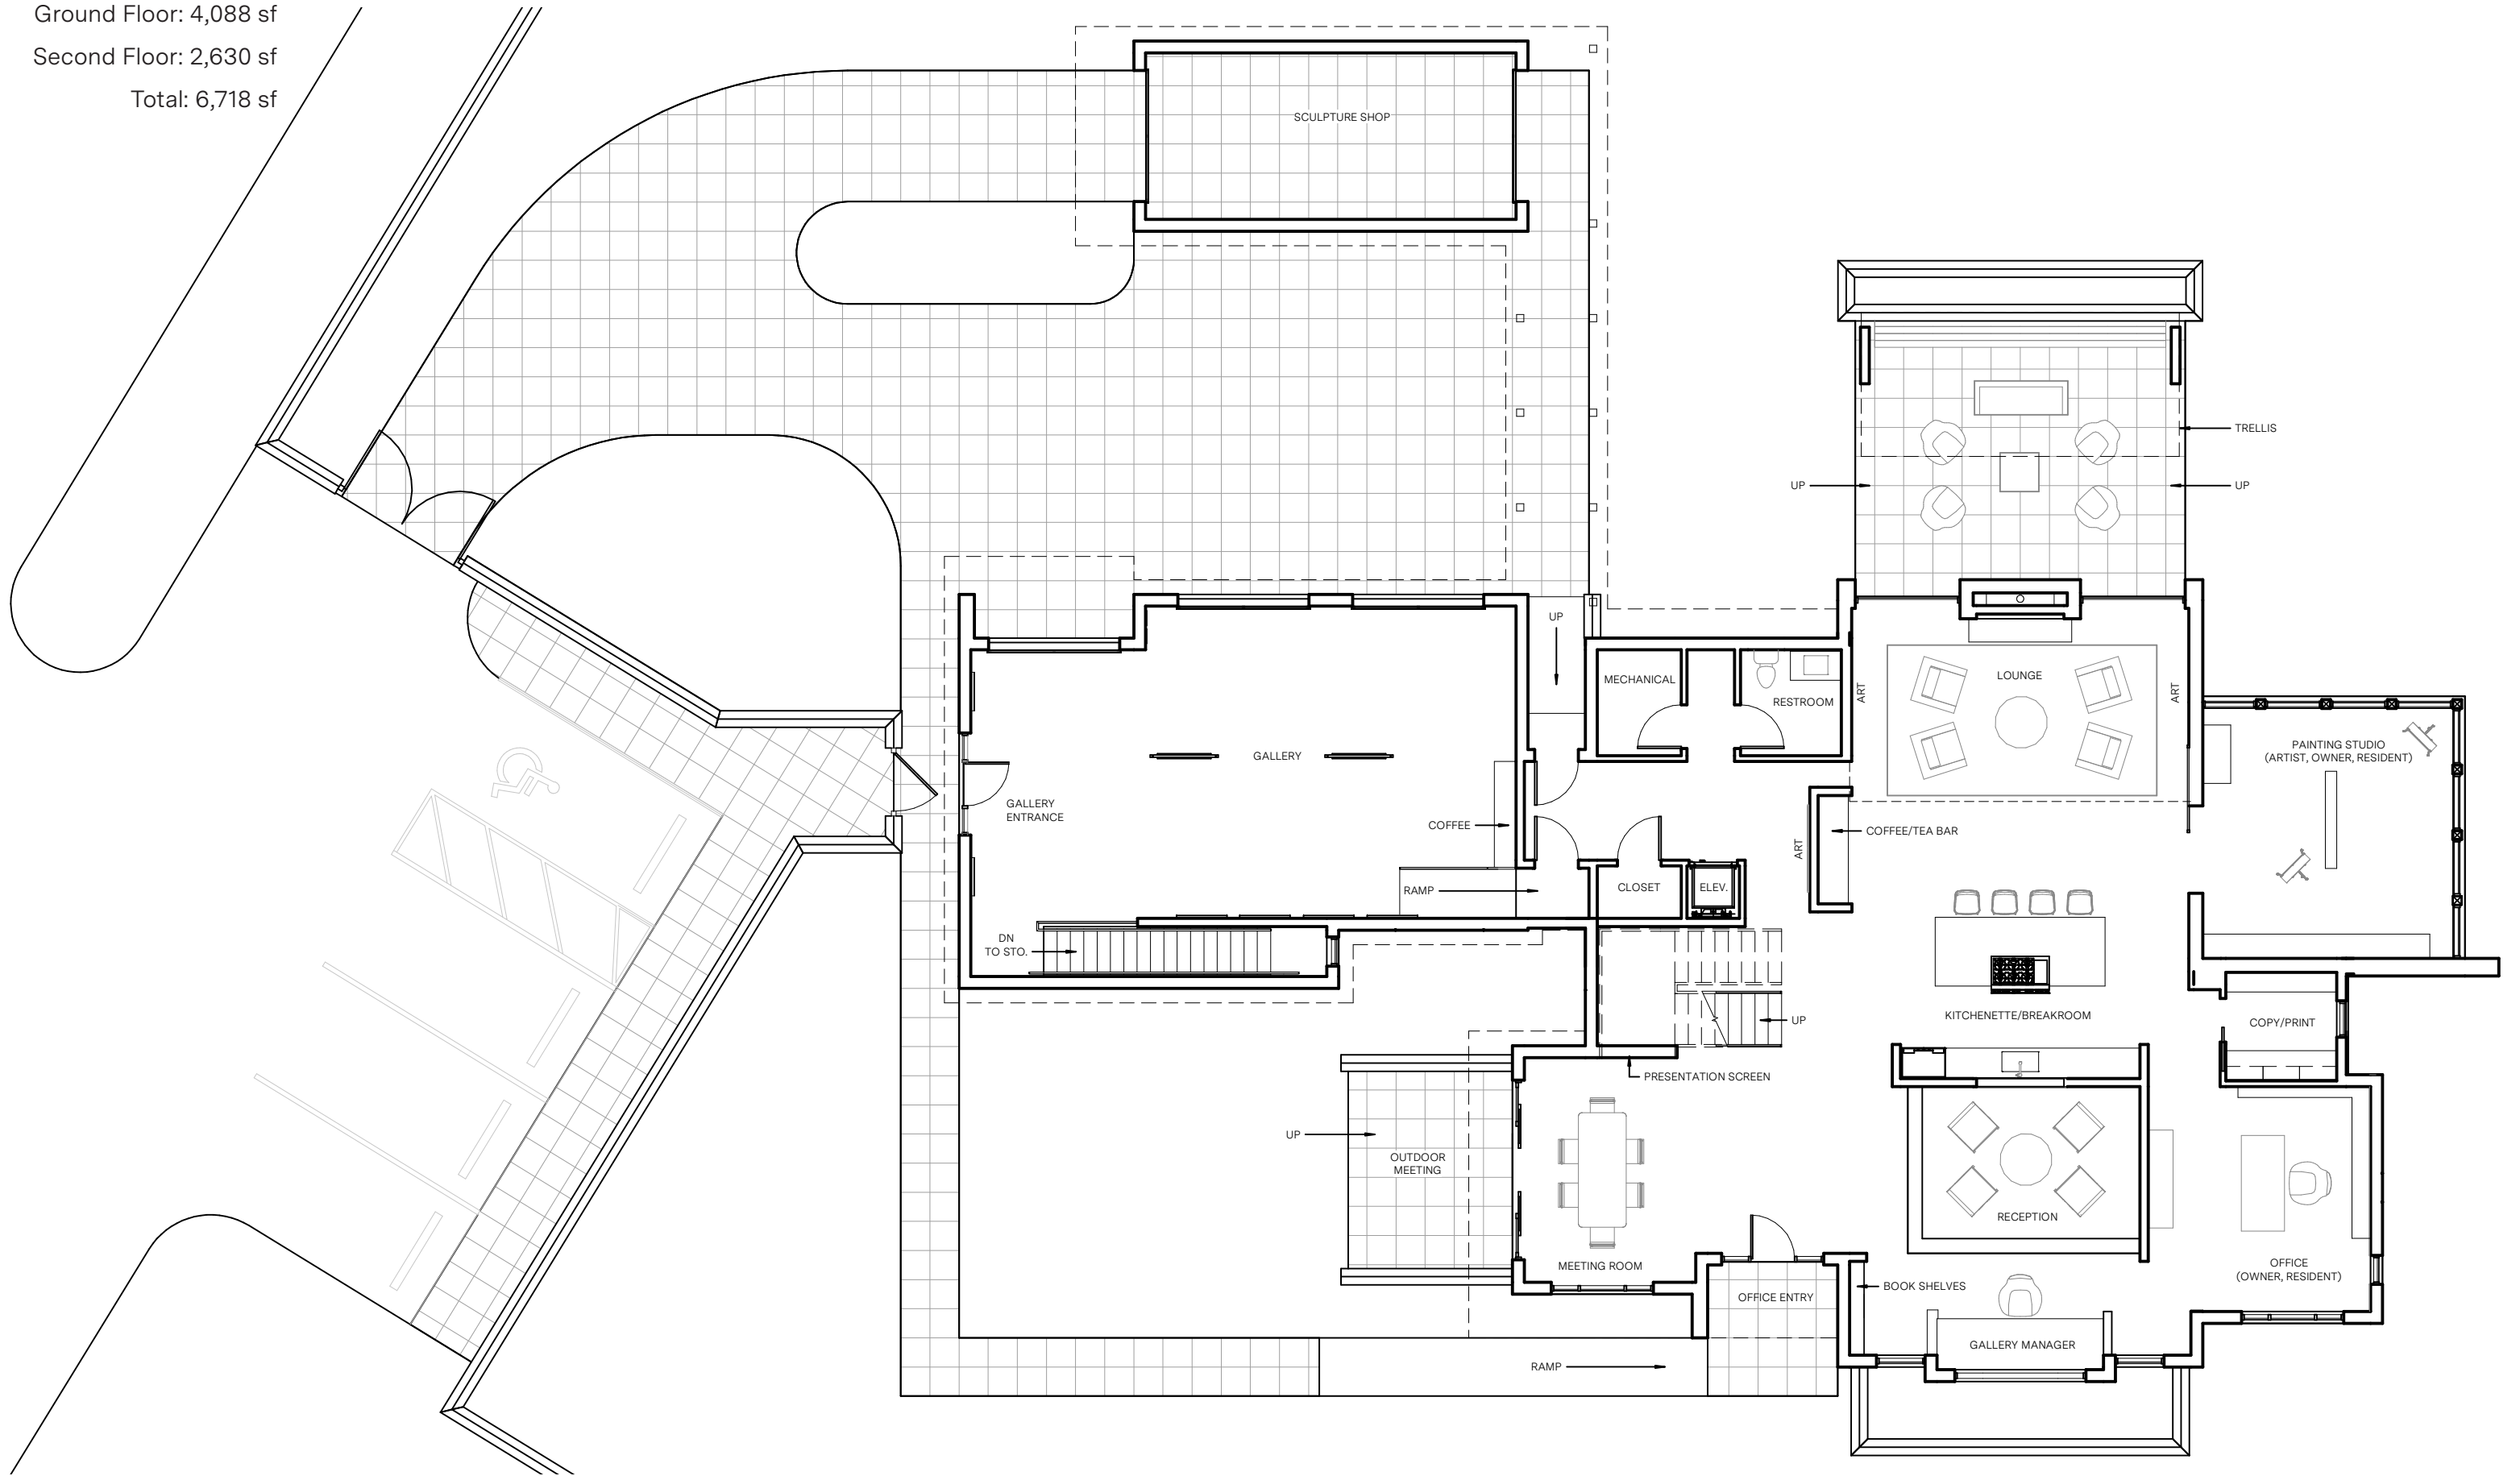

Penzone Live-Work Gallery Residence

Planning Review

July 17, 2023

Ground Floor: 4,088 sf
Second Floor: 2,630 sf
Total: 6,718 sf

Ground Floor: 4,088 sf
Second Floor: 2,630 sf
Total: 6,718 sf