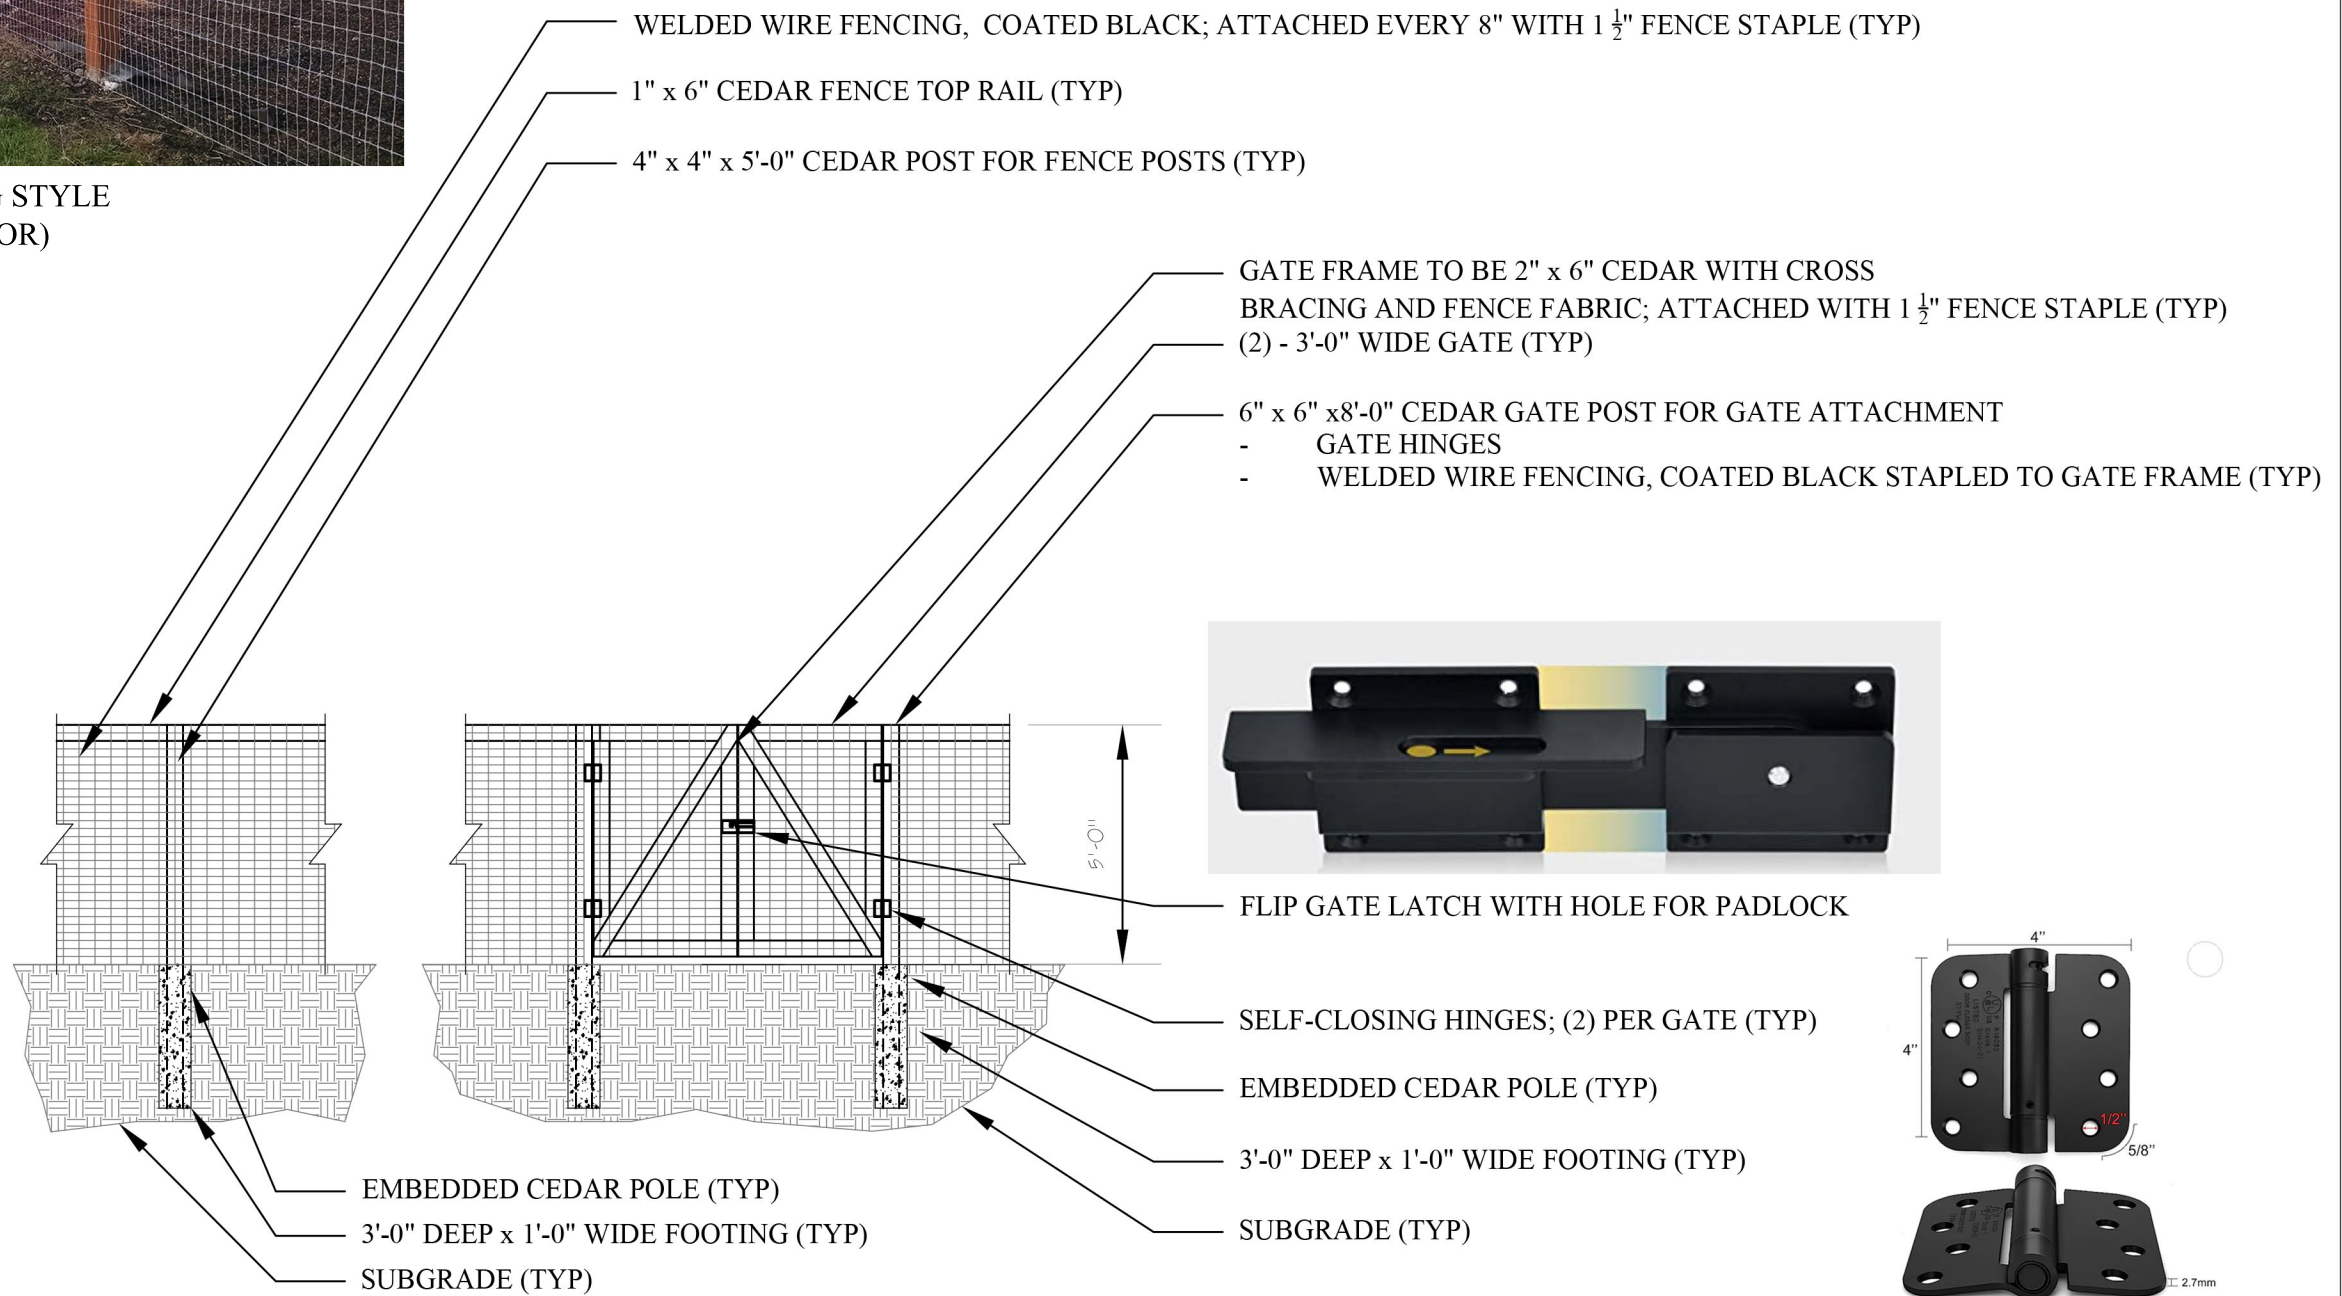

EXAMPLE OF SIMILAR FENCING STYLE
(FENCING TO BE BLACK IN COLOR)

1 5'-0" FENCE AND GATE DETAILS
L-2.0

REVISION	#