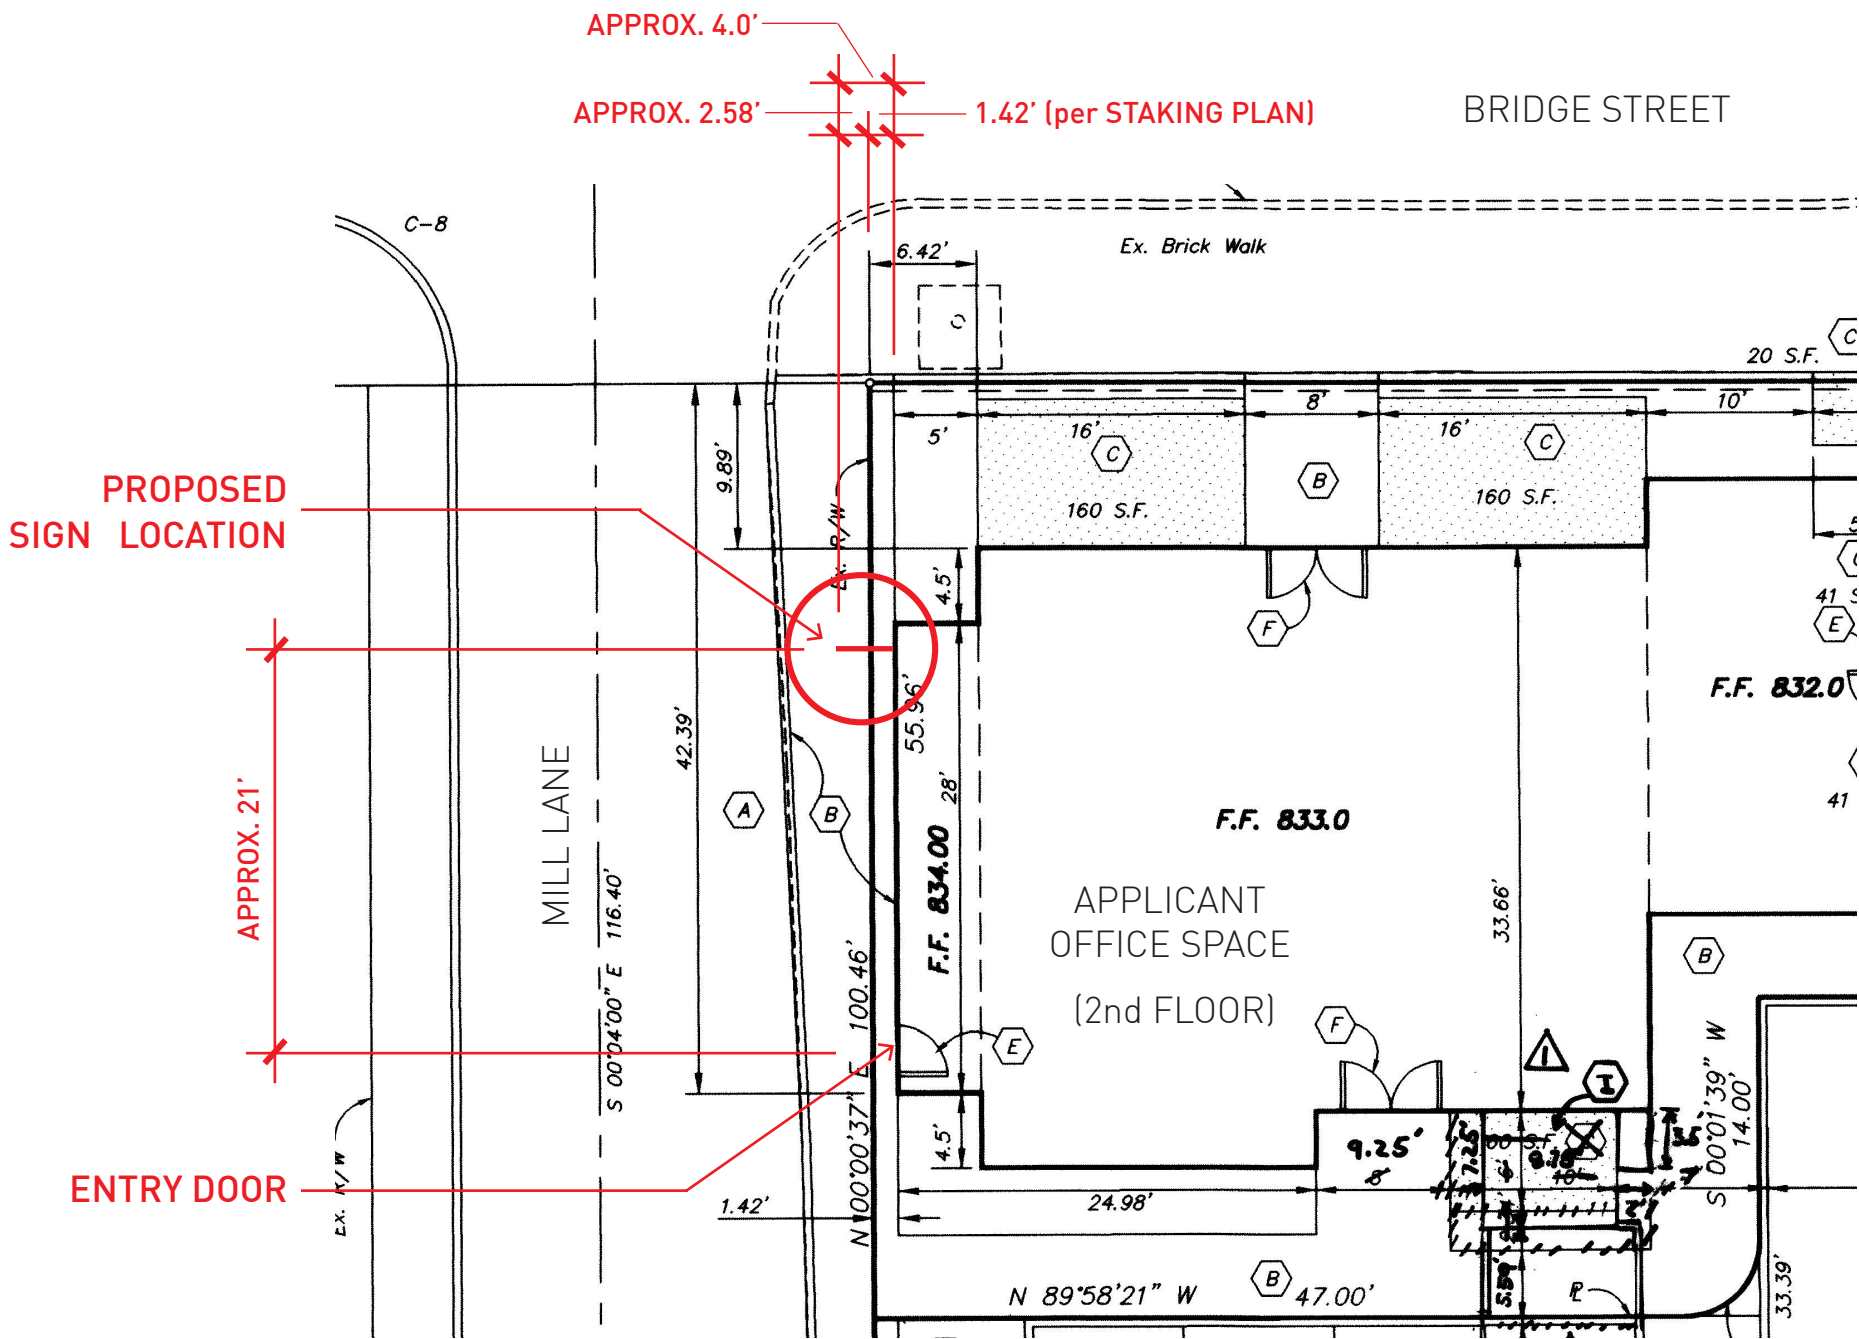

APPROVED STAKING PLAN

**SIGN DATA:**  
6.13 SQUARE FEET  
(Each Sign Face)

COLOR SPECIFICATIONS:

**LOGO COLORS :**

- MATTHEWS MP55697 BLUEST BLUE
- MATTHEWS MP24100 ELECTRICAL BLUE
- MATTHEWS MP20498 MEDITERRANEAN SKY
- MATTHEWS MP28434 GRANNY SMITH