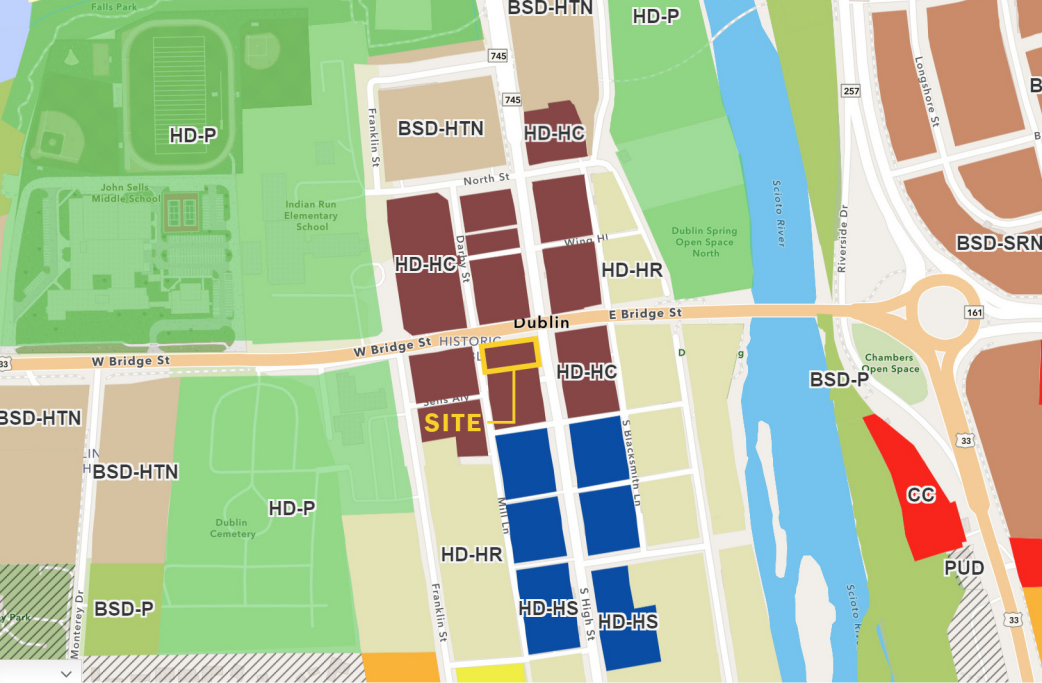

Banker Dr

Longsho St

alls Trail

Indian Falls Trail

Franklin St

Franklin St

Franklin St

er Ct

APPROVED STAKING PLAN

**SIGN DATA:**  
6.13 SQUARE FEET  
(Each Sign Face)

COLOR SPECIFICATIONS:

**LOGO COLORS :**

- MATTHEWS MP55697 BLUEST BLUE
- MATTHEWS MP24100 ELECTRICAL BLUE
- MATTHEWS MP20498 MEDITERRANEAN SKY
- MATTHEWS MP28434 GRANNY SMITH