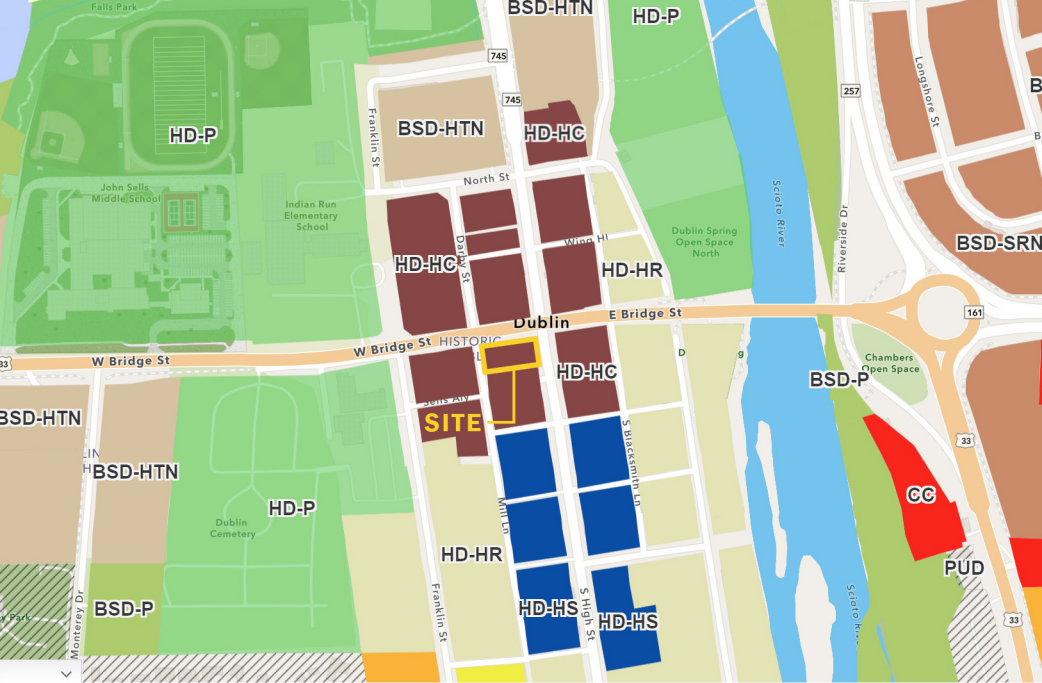

SITE

Columbus
Metropolitan
Library

Scioto
River

Dublin Link

Rock Cross Pkwy

W. Bridge Street

N High St

Darcy St

John Wright Ln

S High St

S Riverview St

S Riverview St

Kivians Trl

Kivians Trl

Bridge Park Ave

Longshone St

Banker Dr

alls Trail

Indian Falls Trail

er Ct

SIGN DATA:
6.13 SQUARE FEET
(Each Sign Face)

COLOR SPECIFICATIONS:

LOGO COLORS :

- PPG 1245-7 CRUSHED VELVET
- PPG 1237-5 MYSTIC BLUE
- PPG 1237-3 ARIEL
- PPG 1220-7 MOJO