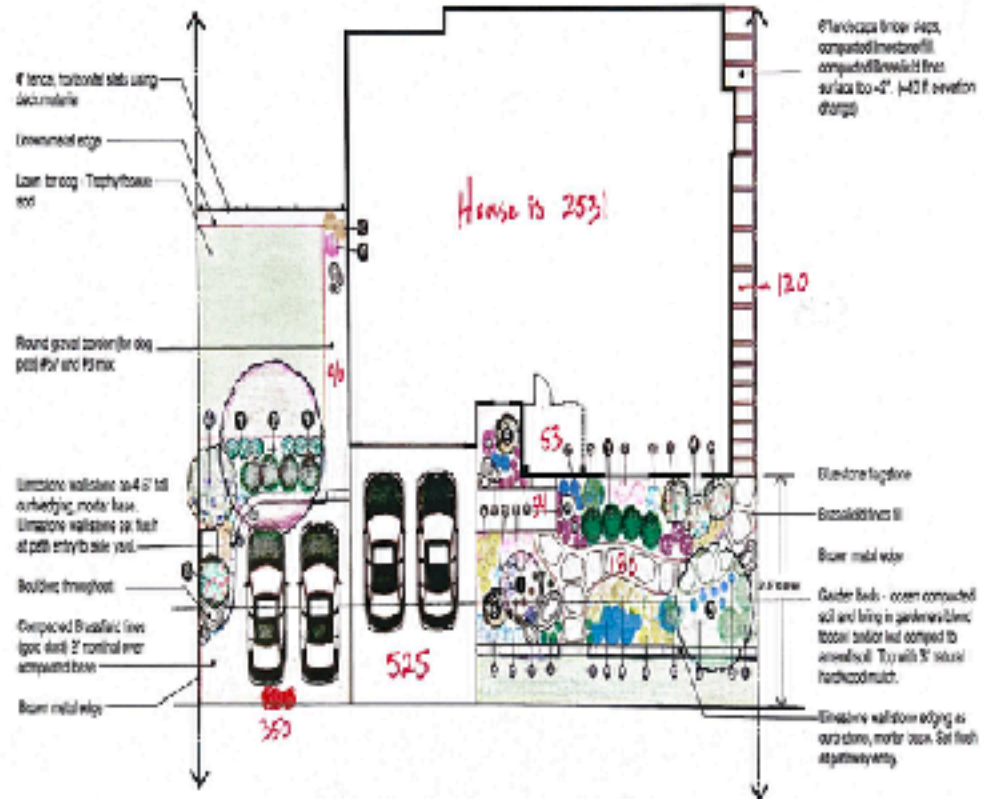

Square Footage in Red

Back yard show less planting
pockets is 1415

Lot = 14,141
House = 2,531 = 17.9%
Area Lot in landscape = 5,473 = 38.57%

Front Landscape Plan
110 South Riverview Street, Dublin, Ohio