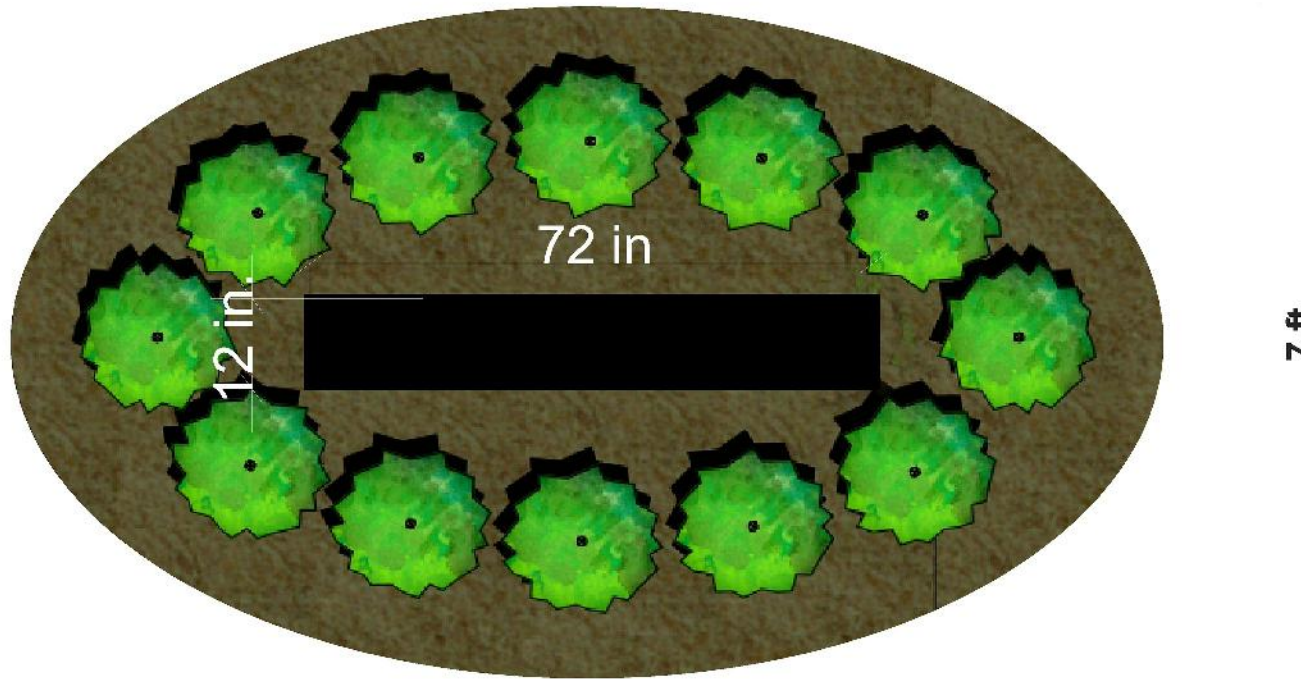

6' x 6' Aluminum Cabinet with stone faced base

Proposed Sign

72 in

12 in

.25" Illuminated acrylic push through letters 4Lumens Maz.

8" Black acrylic address numbers individually pin mounted

72 in

SIZE: 72" x 72"

SQ FT: 36

SIDES: Double

MATERIAL: Aluminum cabinet with stone faced base and aluminum cap
 Internally illuminated LED Acrylic push through letters.

MOUNTING: Onto one 3" x 3" x .025 steel post. Into 3.5' deep concrete footer per COSA standards (SS11-134)

COLORS: White, Green & Black

ROW SETBACK: 0'

Side View

Landscape plan

Flower Bed Size:
12' x 7'

Sq.Ft: 84

Material:
Mulch &
Creeping Juniper,
spaced 3' on center

12 ft

7 ft

Landscaping to be 3' around base in all directions
evergreen plant material