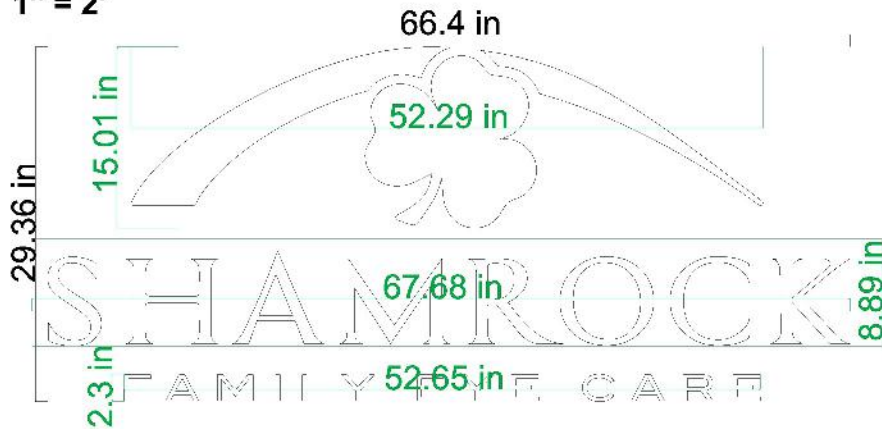

6' x 6' Aluminum Cabinet with stone faced base

Proposed Sign

72 in

12 in

.25" Illuminated acrylic push through letters 4Lumens Maz.

8" Black acrylic address numbers individually pin mounted

72 in

SIZE: 72" x 72"

SQ FT: 36

SIDES: Double

MATERIAL: Aluminum cabinet with stone faced base and aluminum cap
 Internally illuminated LED Acrylic push through letters.

MOUNTING: Onto one 3" x 3" x .025 steel post. Into 3.5' deep concrete footer per COSA standards (SS11-134)

COLORS: White, Green & Black

ROW SETBACK: 0'

Side View

Landscape plan

Flower Bed Size:
12' x 7'

Sq.Ft: 84

Material:
Mulch &
Creeping Juniper,
spaced 3' on center

12 ft

7 ft

Landscaping to be 3' around base in all directions
evergreen plant material