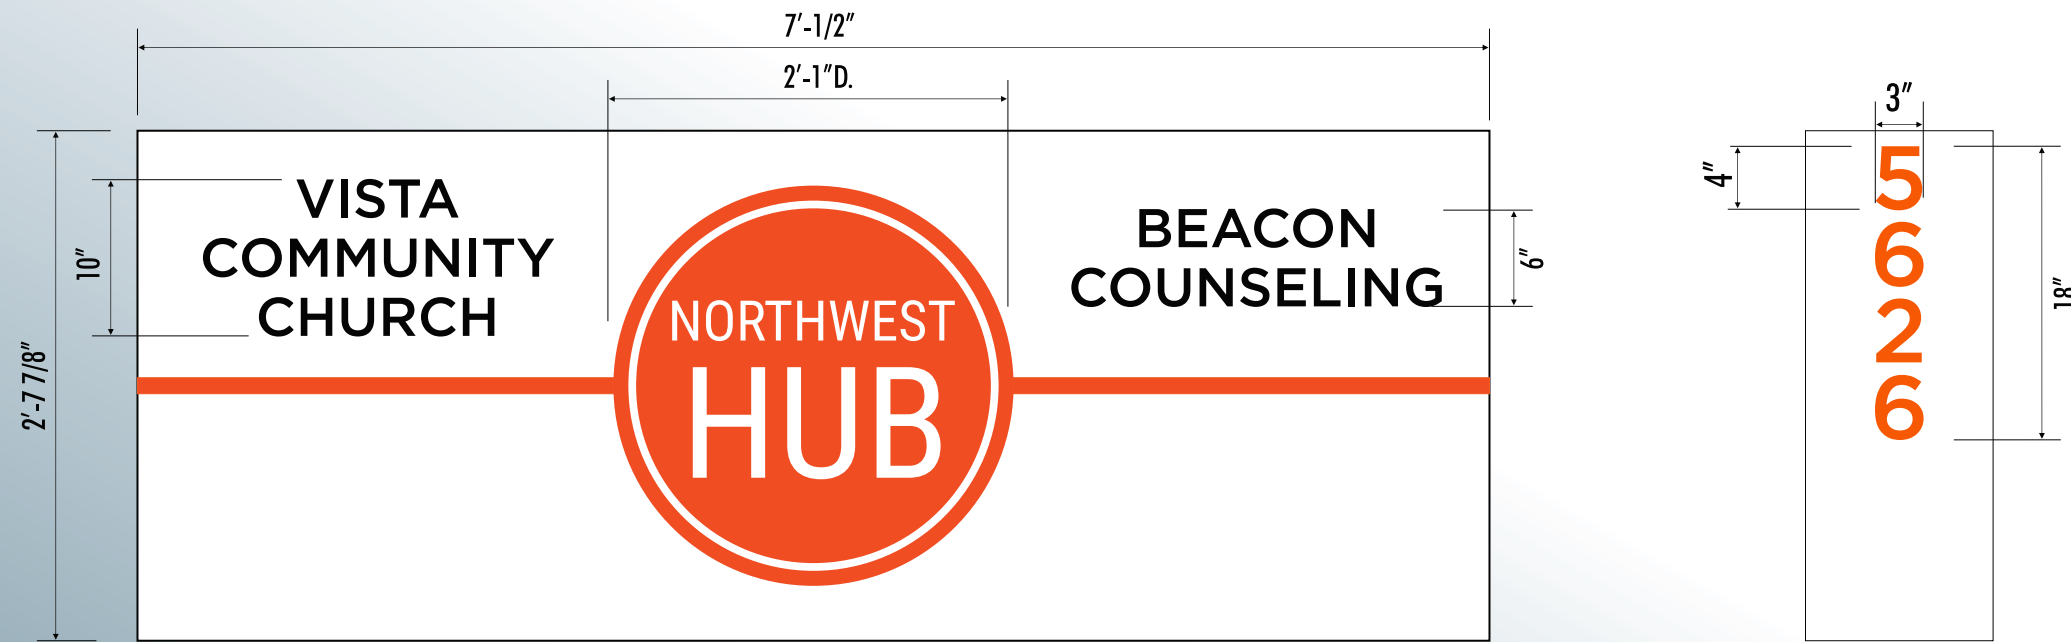

#S1-2635.23 R11: FACE REPLACEMENT FOR D/F NON-ILLUMINATED MONUMENT SIGN 1" = 1'-0"

- SIGN PANEL: .090 ALUMINUM PAINTED WHITE.
- LOGO/ADDRESS NUMBERS: 1/2" THICK WHITE PVC WITH DIGITALLY PRINTED ORANGE VINYL OVERLAY AND ROUTED OUT GRAPHICS, STUD MOUNTED FLUSH
- ORANGE LINE: CUT DIGITALLY PRINTED ORANGE VINYL.
- TENANT GRAPHICS: 1/2" THICK BLACK PVC - STUD MOUNTED FLUSH.