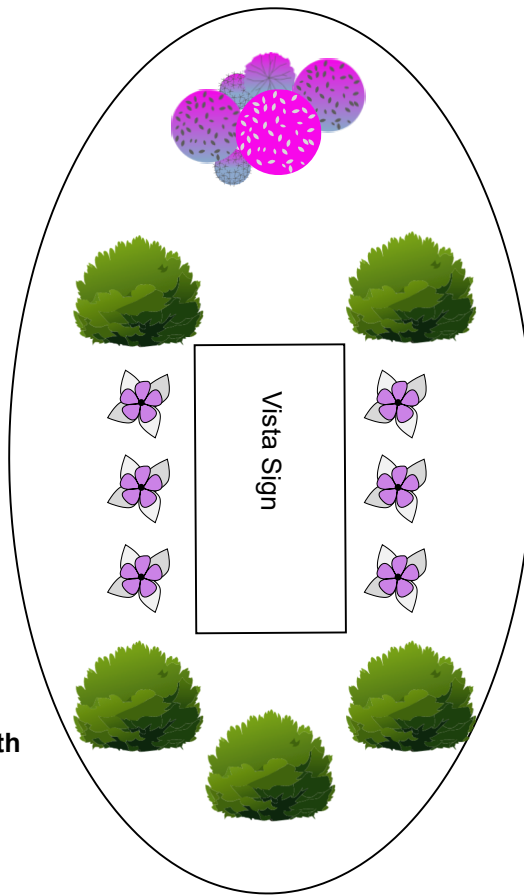

Boxwood: Green Gems  
5 - 2-3 ft wide 3

Dianthus: Cute as a button pink  
6: 6-9 in tall 6-12 in wide

Group of sedum already  
there

North

**Vista Community Church**

5626 Frantz Rd.

Dublin, OH

Grant Hill Christal Clean Landscapes