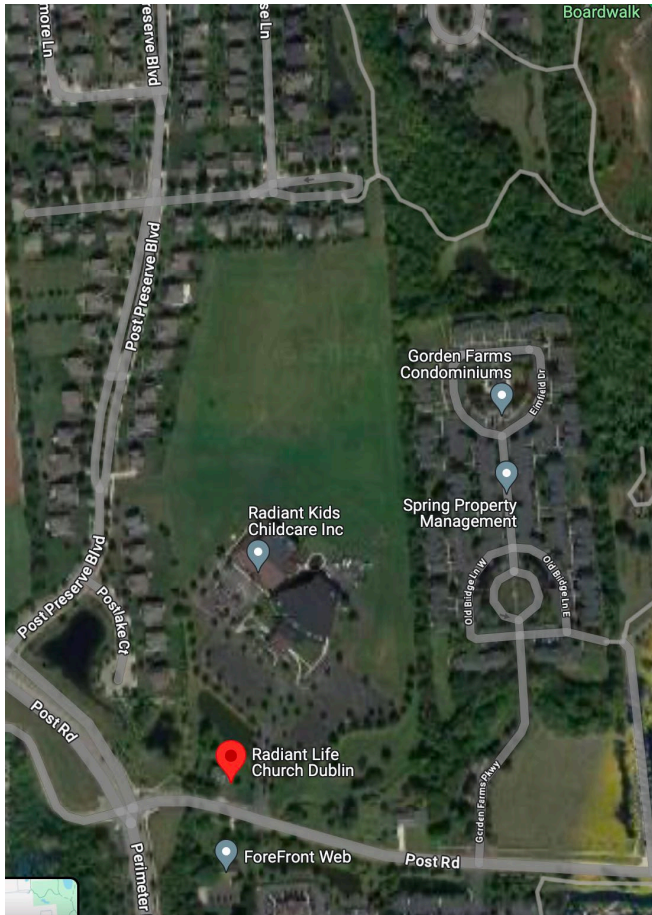

Vicinity/Location Map

The Radiant Life Church property is currently zoned R, Rural.