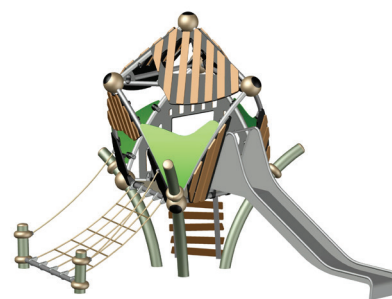

# Llewellyn Farms Playground Renovation - Dublin, Ohio

Llewellyn Farms Park will receive an updated playground. The proposed design includes all new play equipment and surfacing for children ages 2-12. The new play area will include play structures with bridges, multi-use swings, slides and balance beams.

Project Site

**Trii Silver Lake Combo**

The Trii offers access in and out of the tree house by climbing a flexible ladder and sliding pole. A rope bridge leads to the Spaceball with a slide and climbing nets.

**Trii 1.14**

Designed especially for the youngest adventurers. The playhouse encourages first climbing experiences, providing a space for imaginative role-play.

**Swings**

Two traditional belt swings, a harness swing and a toddler swing are included.

**Orbit**

The Orbit.01 is a curvy balancing trail. Children love to balance and even adults will appreciate a quick balancing exercise.