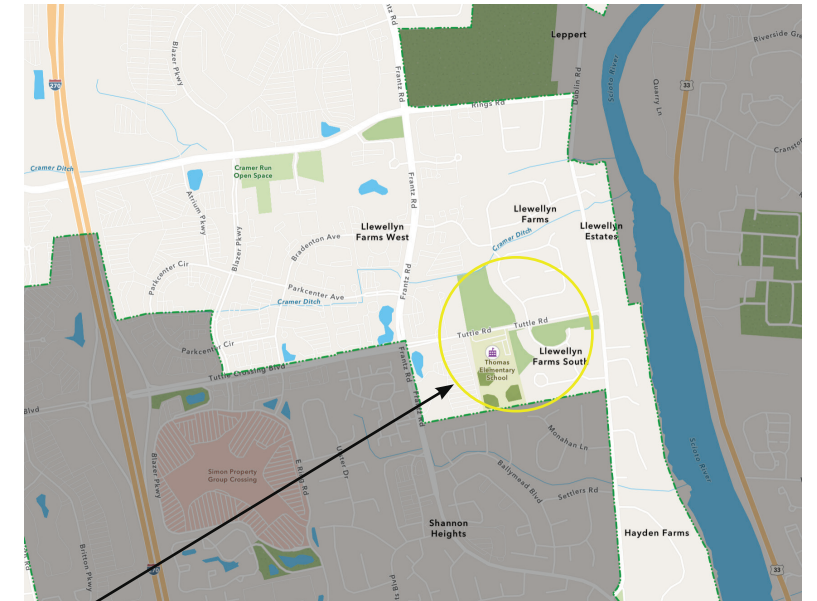

# Llewellyn Farms Playground Renovation - Dublin, Ohio

Llewellyn Farms Park will receive an updated playground. The proposed design includes all new play equipment and surfacing for children ages 2-12. The new play area will include play structures with bridges, multi-use swings, slides and balance beams.

Project Site

**Trii Silver Lake Combo**

The Trii offers access in and out of the tree house by climbing a flexible ladder and sliding pole. A rope bridge leads to the Spaceball with a slide and climbing nets.