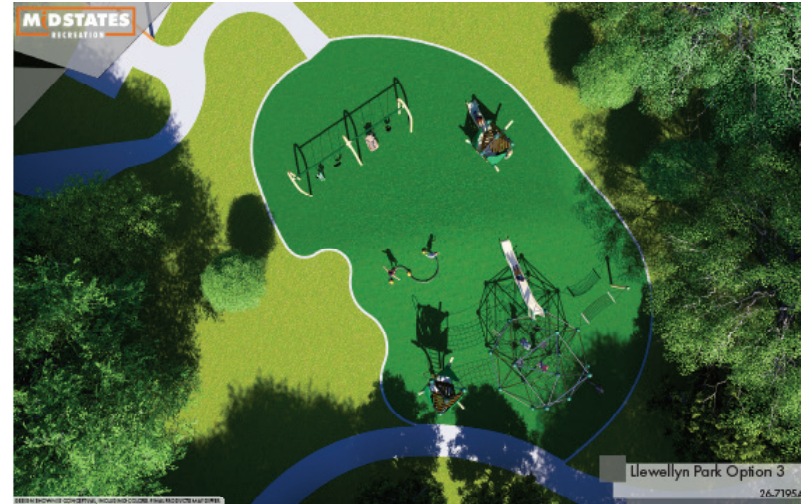

# Llewellyn Farms Playground Renovation - Dublin, Ohio

Llewellyn Farms Park will receive an updated playground. The proposed design includes all new play equipment and surfacing for children ages 2-12. The new play area will include play structures with bridges, multi-use swings, slides and balance beams.

Project Site

**Trii Silver Lake Combo**

The Trii offers access in and out of the tree house by climbing a flexible ladder and sliding pole. A rope bridge leads to the Spaceball with a slide and climbing nets.

**Trii 1.14**

Designed especially for the youngest adventurers. The playhouse encourages first climbing experiences, providing a space for imaginative role-play.

**Swings**

Two traditional belt swings, a harness swing and a toddler swing are included.

**Orbit**

The Orbit.01 is a curvy balancing trail. Children love to balance and even adults will appreciate a quick balancing exercise.