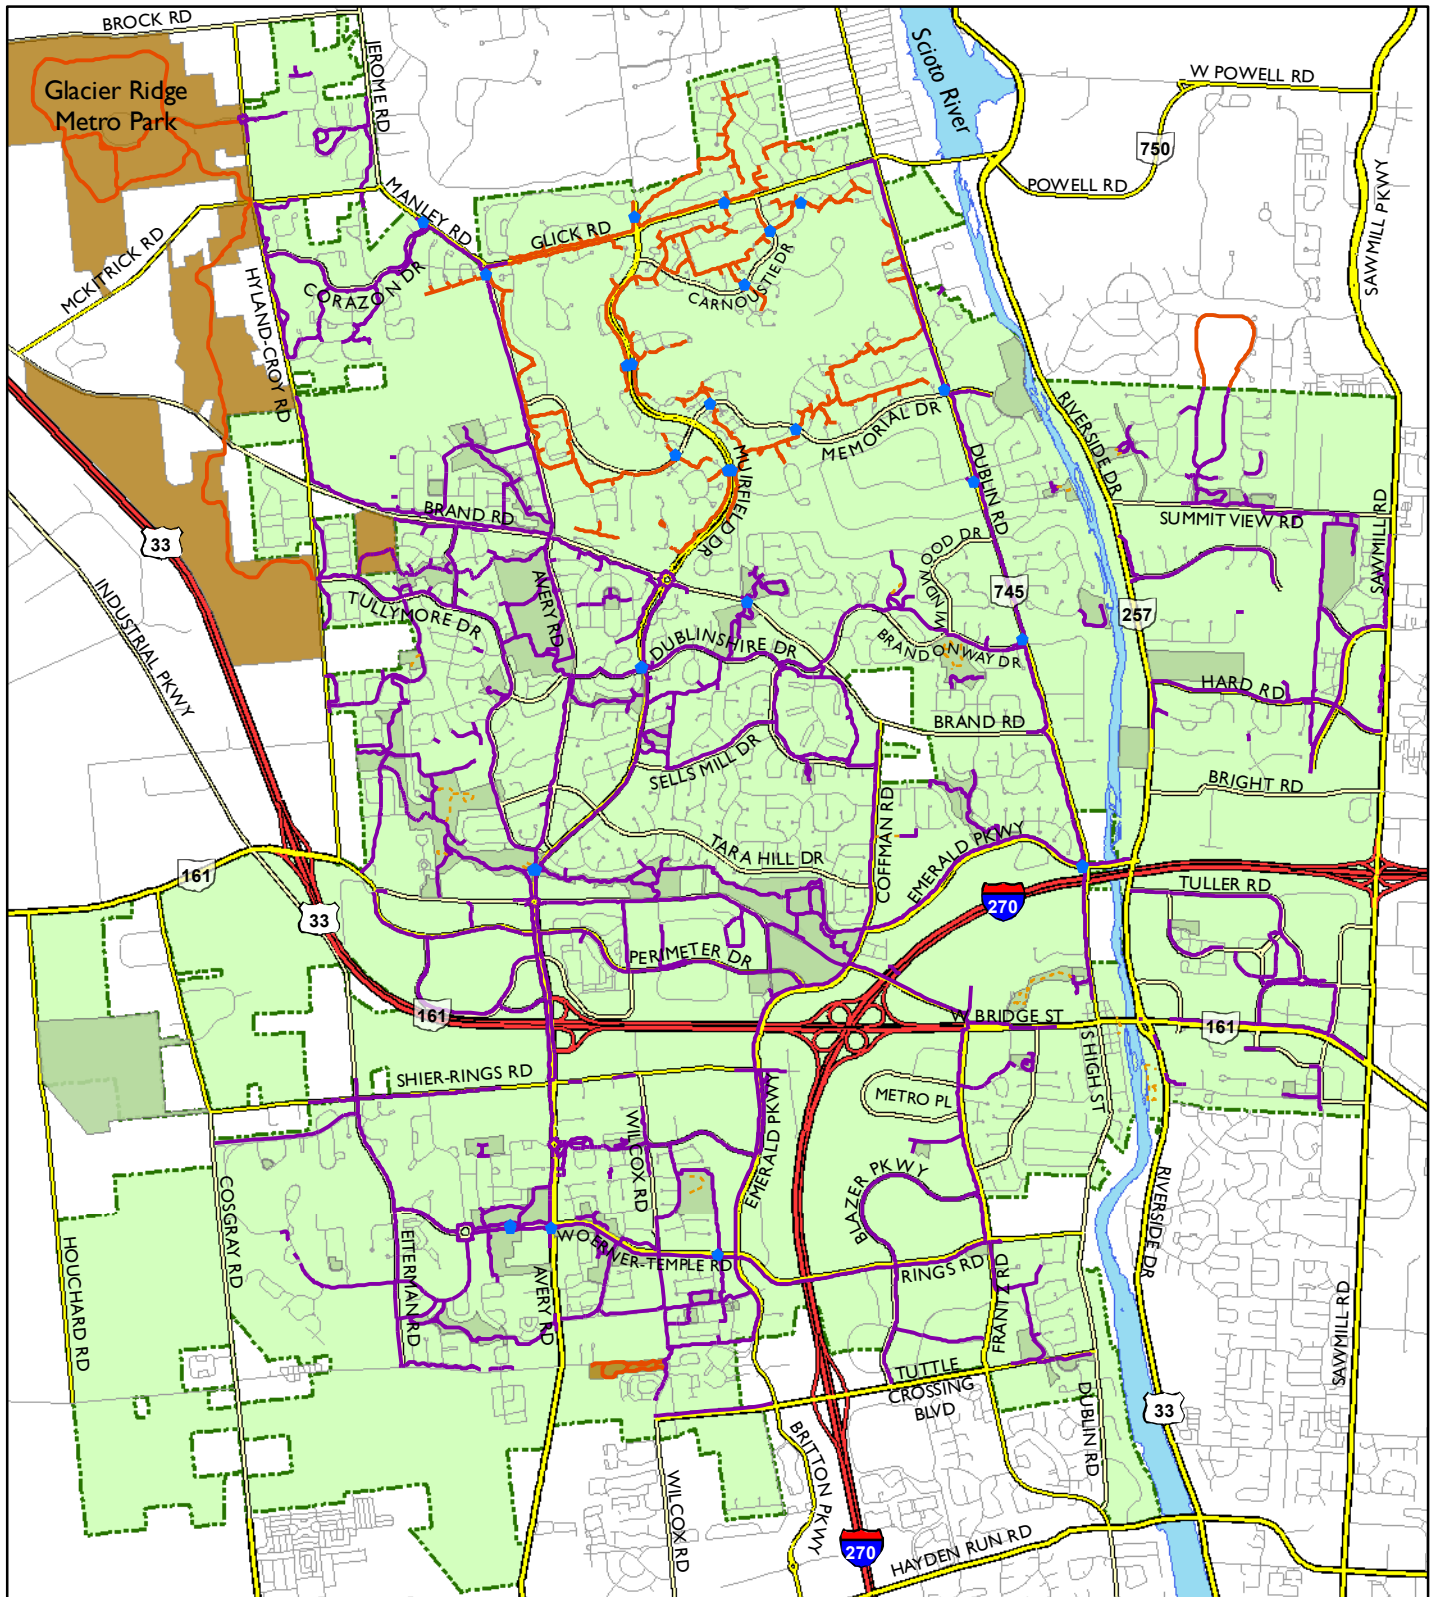

# Bikeway System

CITY OF DUBLIN  
 Map Prepared by City of Dublin  
 Geographic Information Services  
 February 2010

0 0.5 1  
 Miles

## Dublin Bikeways

- City of Dublin Bikepath
- Non-City Bikepath
- Pedestrian Trail
- Bikepath Tunnel