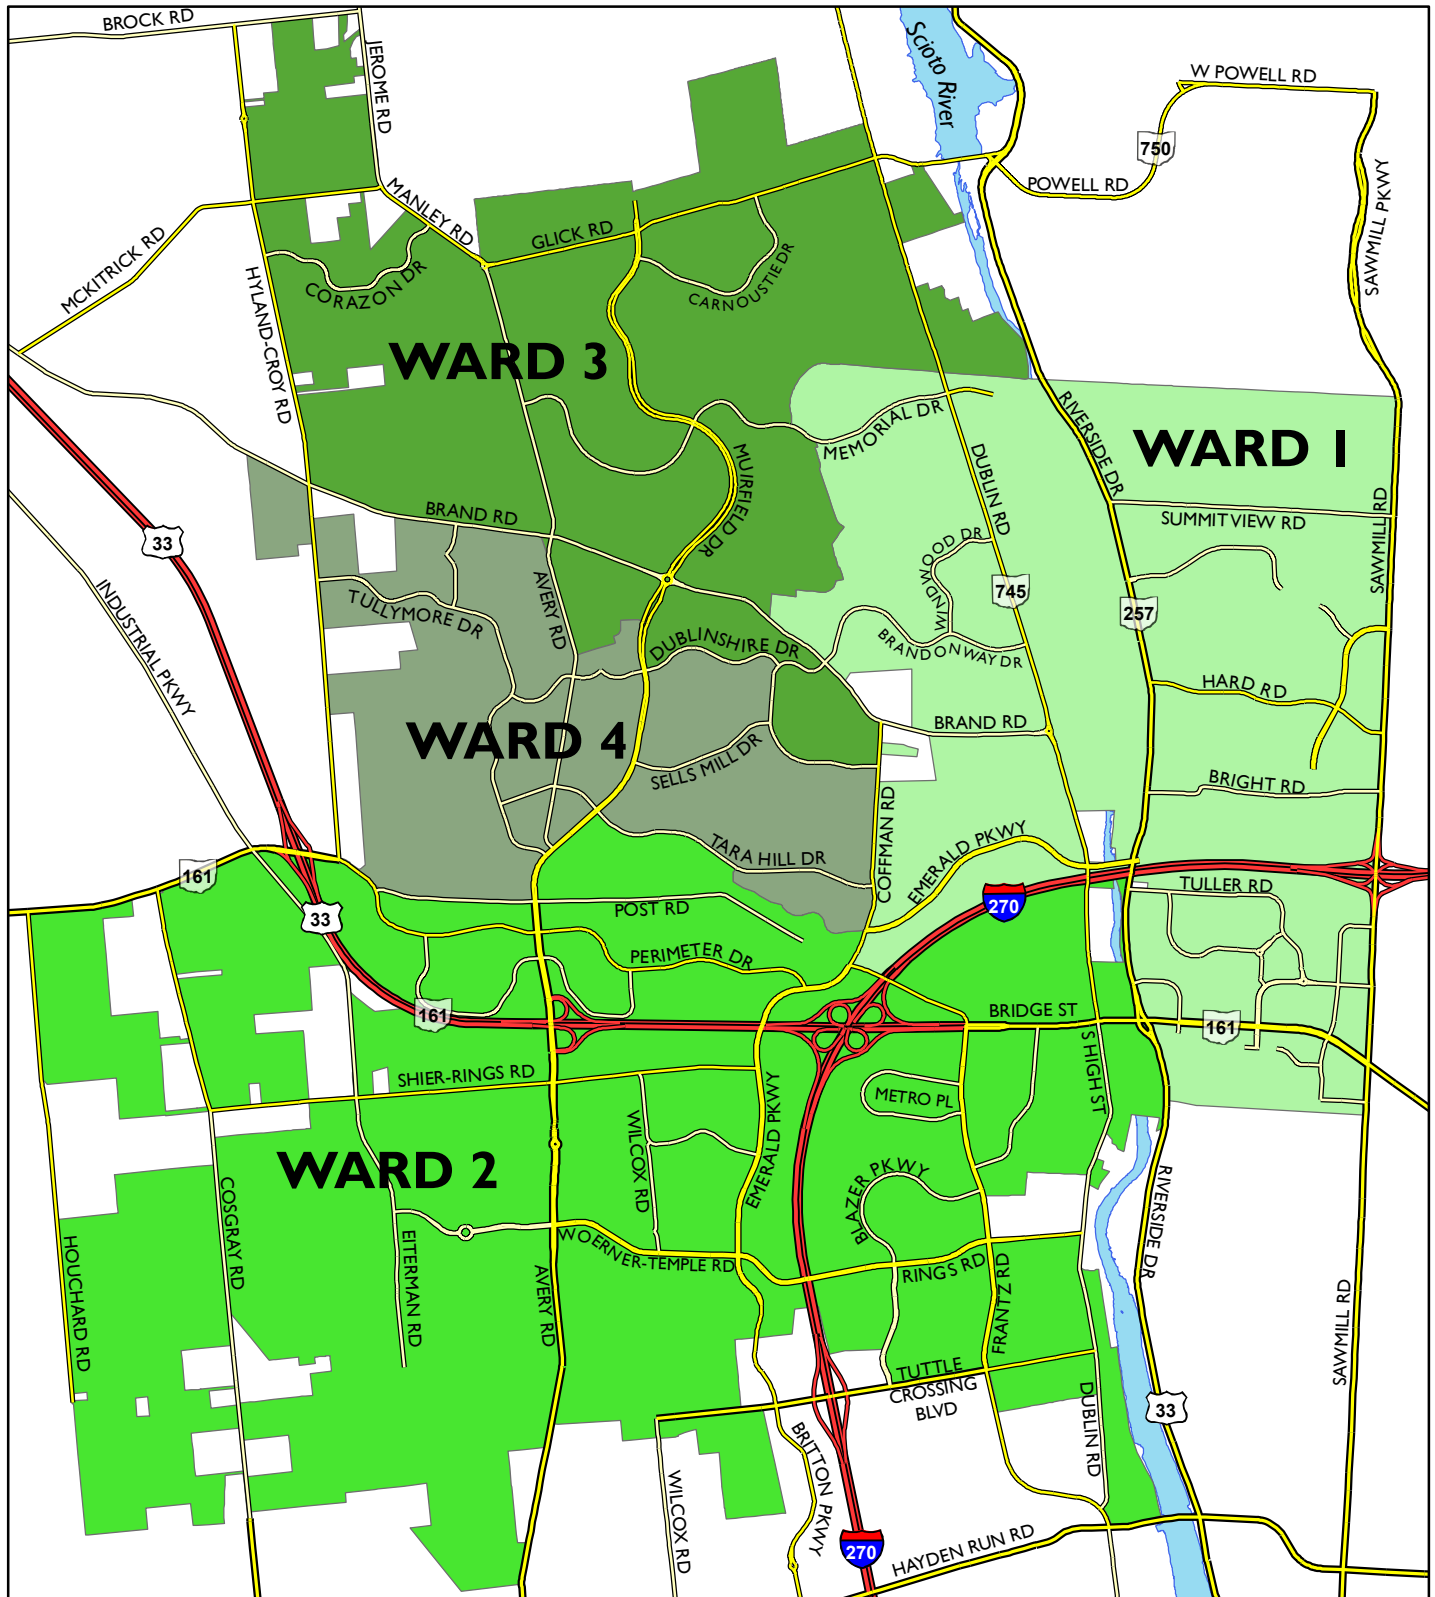

# Council Wards

Map Prepared by City of Dublin  
Geographic Information Services  
November 2008