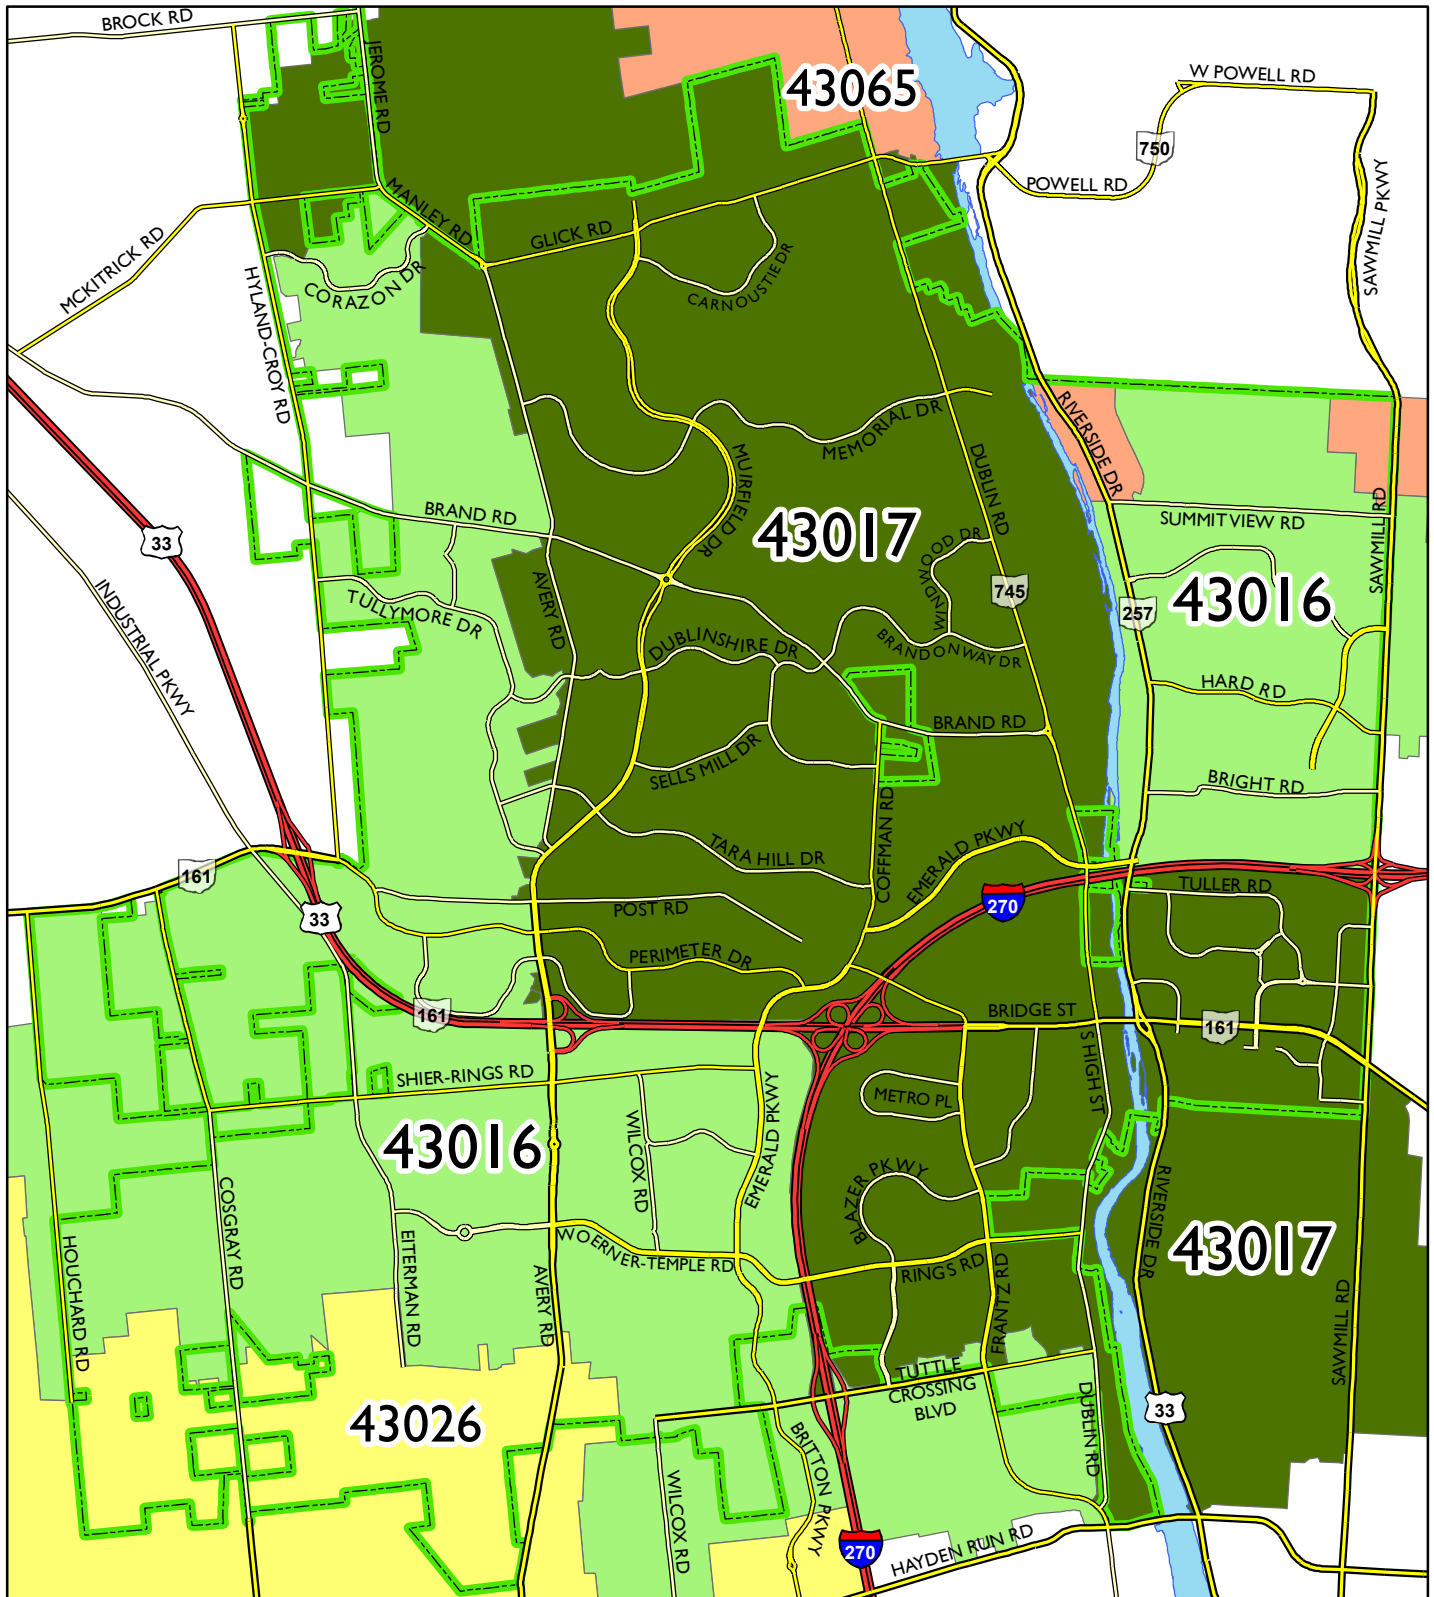

Zip Code Boundaries

Map Prepared by City of Dublin
Geographic Information Services
November 2008

 Dublin Corporate Limit

0 0.5 1 Miles