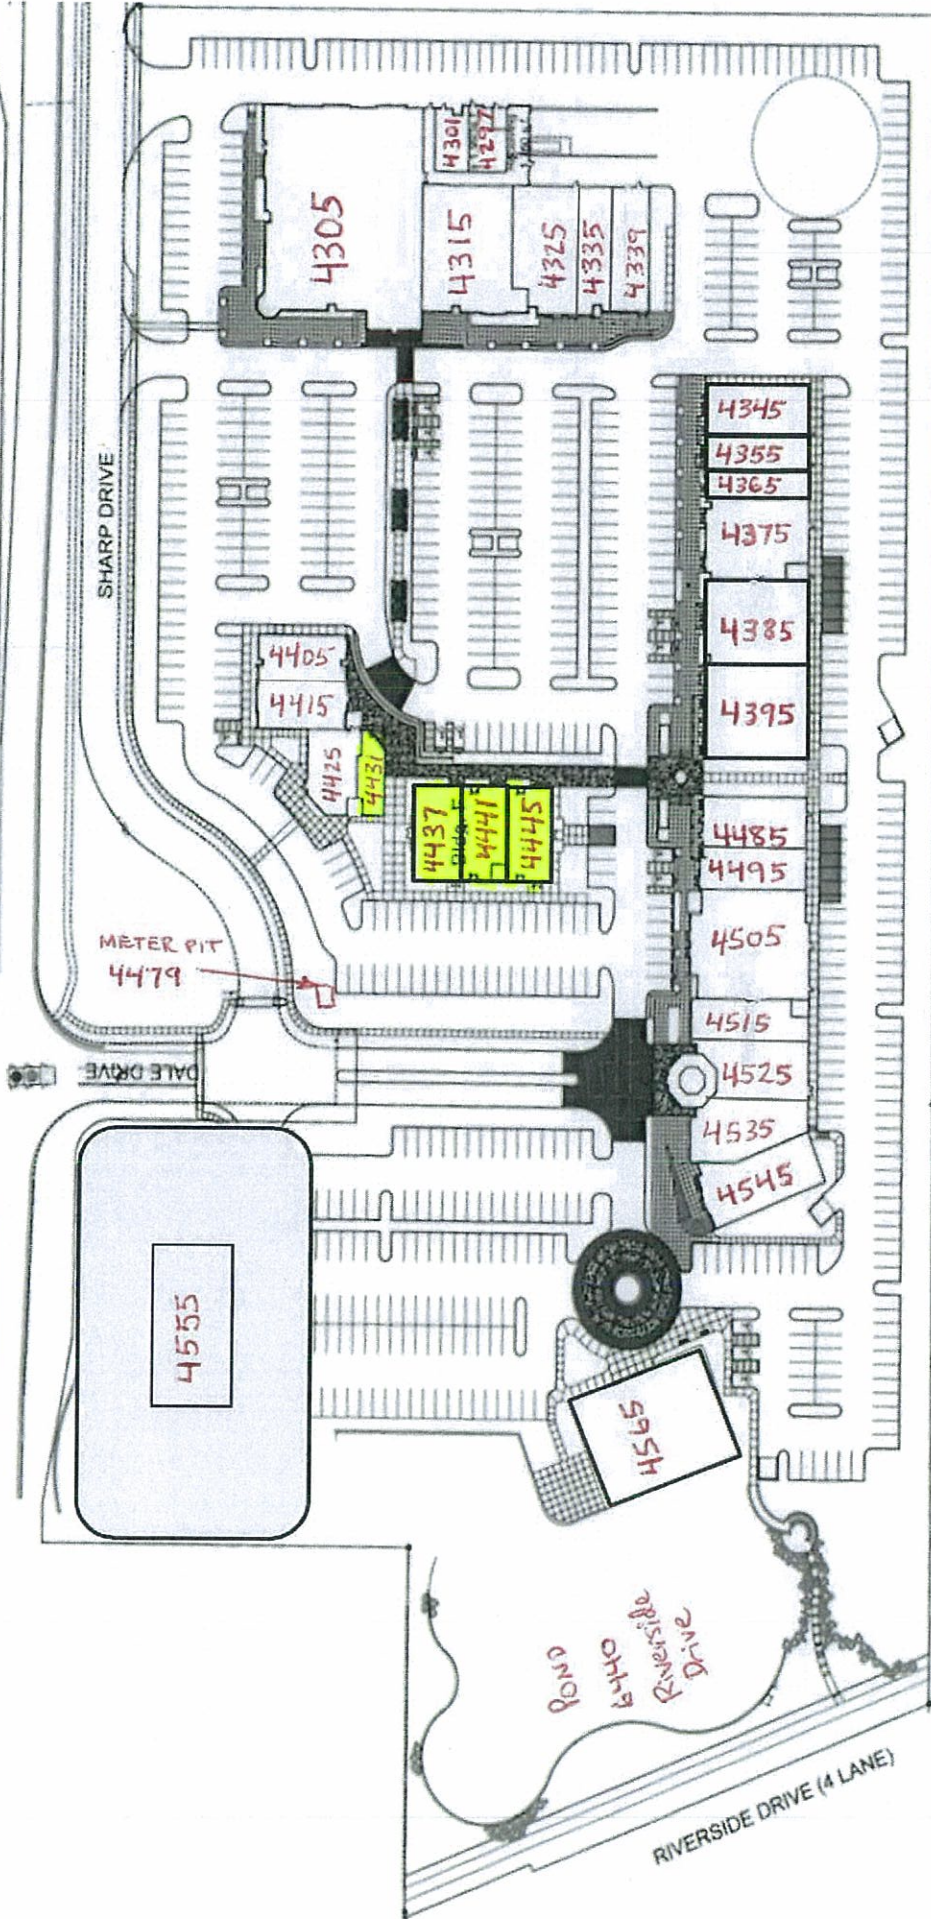

SHOPPES AT RIVER RIDGE

CERTIFIED ADDRESSES

Michael Lyndon 10/1/12
ISSUED BY DATE

CITY OF DUBLIN-PUBLIC SERVICE

EXISTING STATE ROUTE 161 - DUBLIN GRANVILLE ROAD (4 LANE ROAD)

All addresses are W. Dublin Granville Road unless otherwise noted.

4437, 4441, 4445 New addresses assigned 10/01/12.