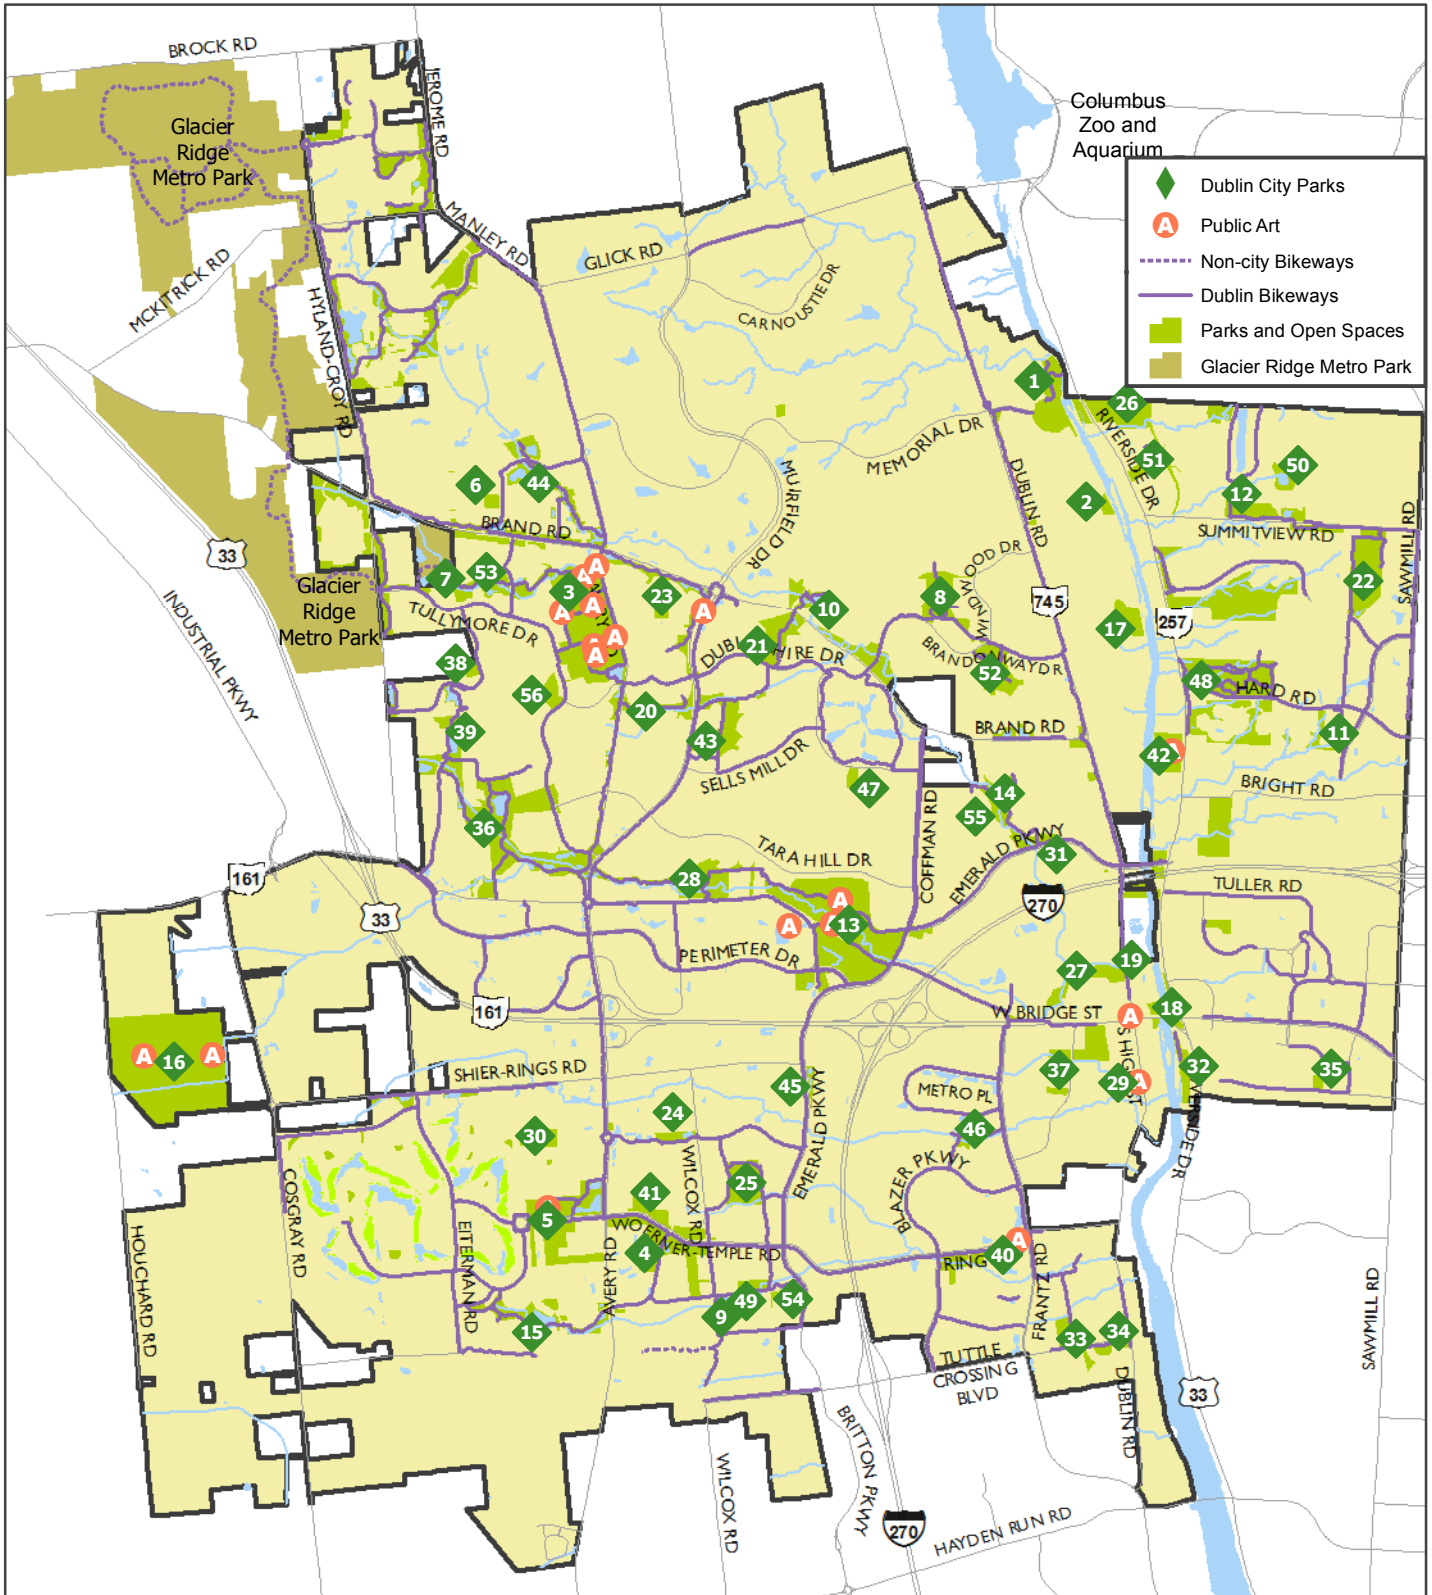

# Parks

Columbus Zoo and Aquarium

- ◆ Dublin City Parks
- Ⓐ Public Art
- ⋯ Non-city Bikeways
- Dublin Bikeways
- ▭ Parks and Open Spaces
- ▭ Glacier Ridge Metro Park

4/30/2013

0 0.25 0.5 Miles

- |                              |                            |                              |                                    |                              |                            |
|------------------------------|----------------------------|------------------------------|------------------------------------|------------------------------|----------------------------|
| 1. Amberleigh Community Park | 11. Bryson Cove Open Space | 21. Earlington Park          | 31. Killilea Park                  | 41. Sandy Corners Park       | 51. Wedgewood Hills Park   |
| 2. Amberleigh Park           | 12. Campden Lakes Park     | 22. Emerald Fields           | 32. Kiwanis Riverway Park          | 42. Scioto Park              | 52. Wellington Park        |
| 3. Avery Park                | 13. Coffman Park           | 23. Hawk's Nest Park         | 33. Llewellyn Farms Park           | 43. Scottish Corners Park    | 53. Westbury Park          |
| 4. Balgriffin Park           | 14. Coventry Woods Park    | 24. Heather Glen North Park  | 34. Llewellyn Farms South Park     | 44. Shannon Glen Park        | 54. Woods of Brighton Park |
| 5. Ballantrae Community Park | 15. Dalmore Park           | 25. Heather Glen Park        | 35. Martin Commons Park            | 45. Shier-Rings Park         | 55. Woods of Indian Run    |
| 6. Belvedere Park            | 16. Darree Fields          | 26. Kendall Ridge Open Space | 36. ML "Red" Trabue Nature Reserve | 46. Smiley Park              | 56. Wyndham Park           |
| 7. Bishop's Run Park         | 17. Donegal Cliffs Park    | 27. Hutchins Open Space      | 37. Monterey Park                  | 47. Stonefield Park          |                            |
| 8. Brandon Park              | 18. Dublin Spring Park     | 28. Indian Run Falls Park    | 38. Park Place Park                | 48. Thaddeus Kosciuszko Park |                            |
| 9. Brighton Commons Park     | 19. Dublin Veterans Park   | 29. Indian Run Meadows Park  | 39. Post Preserve Park             | 49. Trinity Park             |                            |
| 10. Bristol Commons Park     | 20. Dublinshire Greenway   | 30. Karrer Barn Open Space   | 40. Sam & Eulalia Frantz Park      | 50. Wedgewood Glen Park      |                            |