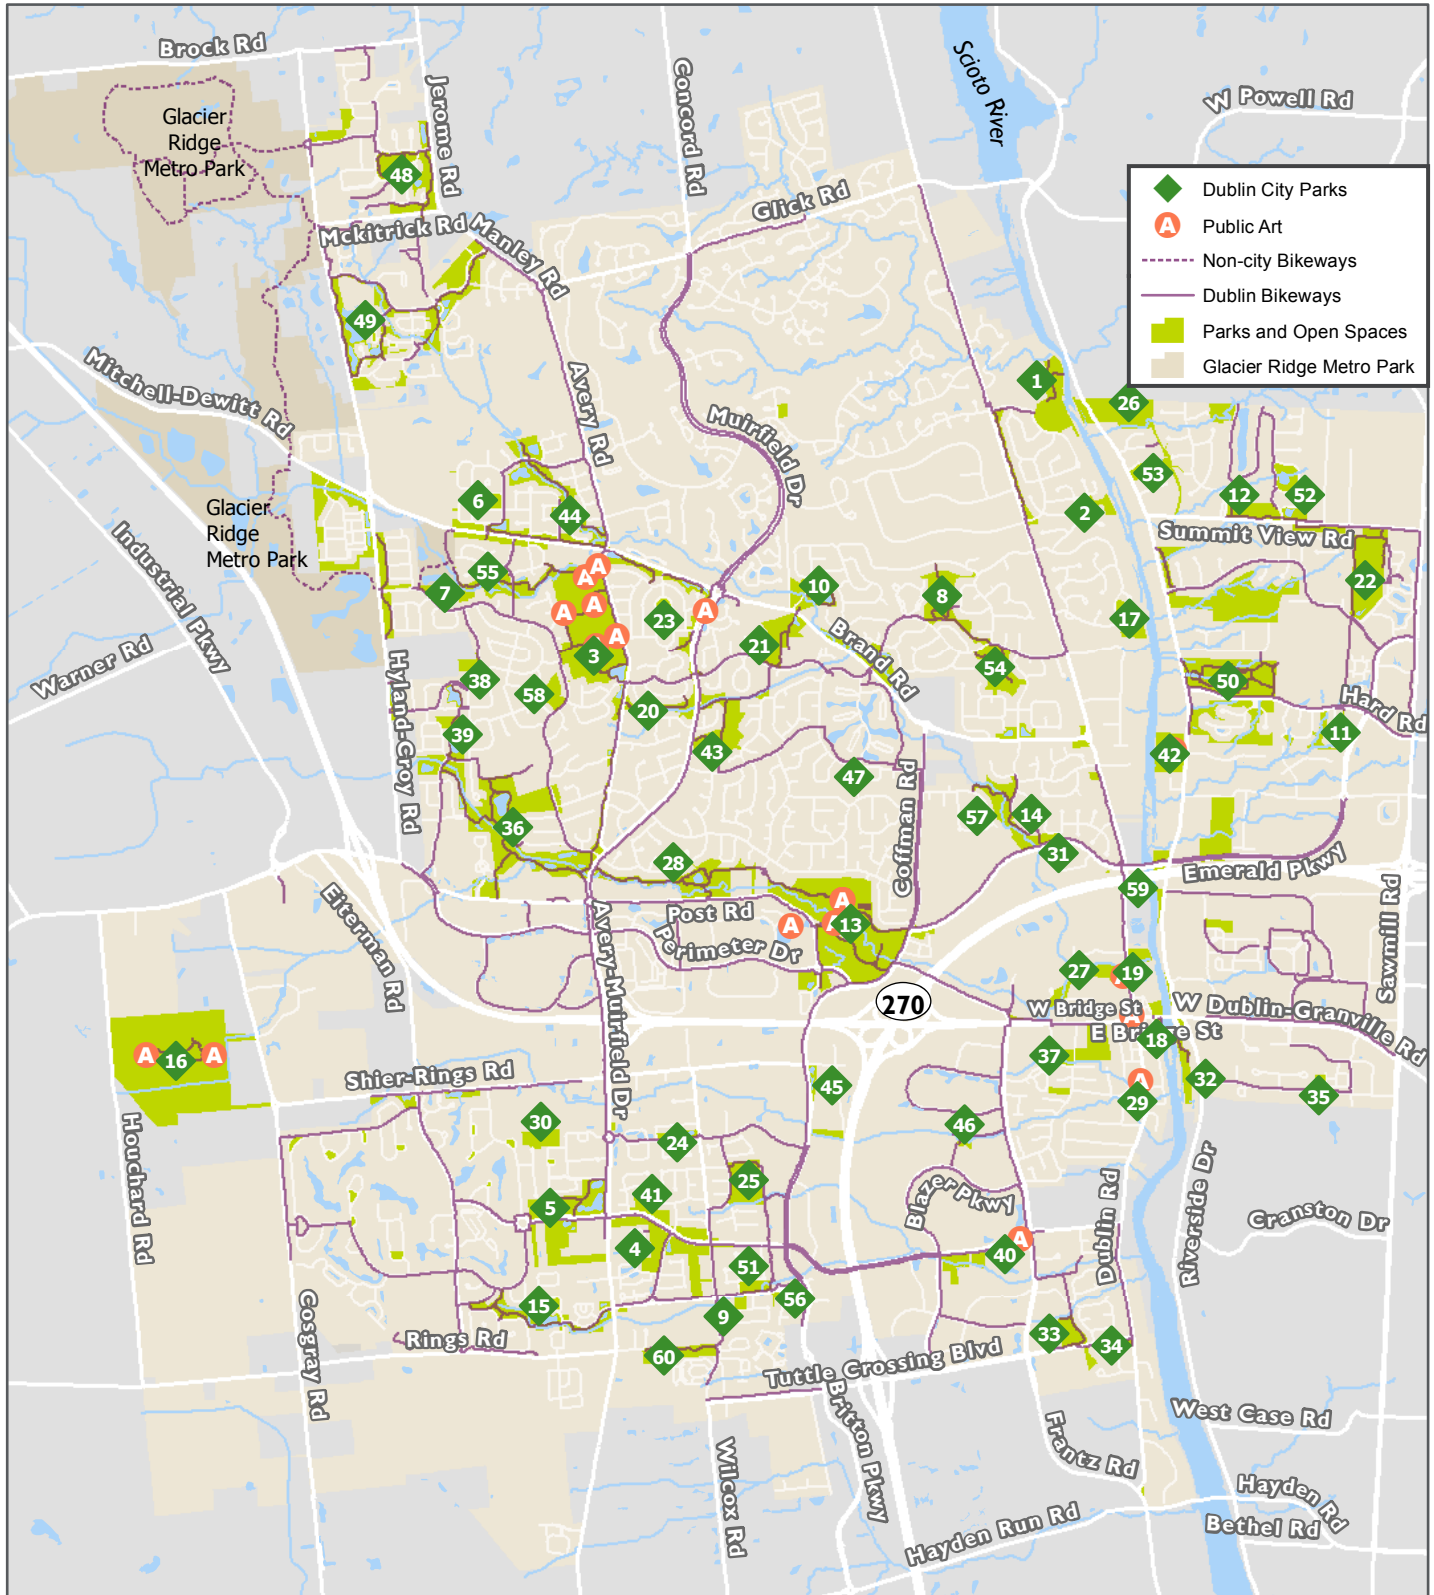

Parks & Paths

July 2015

0 0.25 0.5 Miles

- 1. Amberleigh Community Park
- 2. Amberleigh Park
- 3. Avery Park
- 4. Balgriffin Park
- 5. Ballantrae Community Park
- 6. Belvedere Park
- 7. Bishop's Run Park
- 8. Brandon Park
- 9. Brighton Commons Park
- 10. Bristol Commons Park
- 11. Bryson Cove Open Space
- 12. Campden Lakes Park

- 25. Heather Glen Park
- 26. Hutchins Open Space
- 27. Indian Run Falls Park
- 28. Indian Run Meadows Park
- 29. Karrer Barn Open Space
- 30. Kendall Ridge Park
- 31. Killilea Park
- 32. Kiwanis Riverway Park
- 33. Llewellyn Farms Park
- 34. Llewellyn Farms South Park
- 35. Martin Commons Park
- 36. M.L. "Red" Traube Nature Reserve

- 37. Monterey Park
- 38. Park Place Park
- 39. Post Preserve Park
- 40. Sam & Eulalia Frantz Park
- 41. Sandy Corners Park
- 42. Scioto Park
- 43. Scottish Corners Park
- 44. Shannon Glen Park
- 45. Shier Rings Park
- 46. Smiley Park
- 47. Stonefield Park
- 48. Tartan Ridge Park

- 49. Tartan West
- 50. Thaddeus Kosciusko Park
- 51. Trinity Park
- 52. Wedgewood Glen Park
- 53. Wedgewood Hills Park
- 54. Wellington Park
- 55. Westbury Park
- 56. Woods of Brighton Park
- 57. Woods of Indian Run
- 58. Wyndham Park
- 59. Scioto Shores Open Space
- 60. Ted Kaltenbach Park