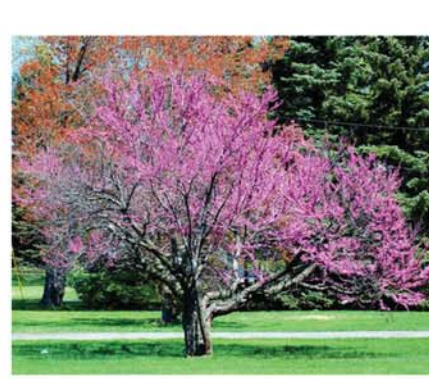

YODER RESIDENCE  
SITE LANDSCAPE PLAN

AUGUST 14, 2017

LONDON PLANETREE

PURPLE LEAF BEECH

ALLEGHENY SERVICEBERRY

CANADIAN REDBUD

FLOWERING DOGWOOD

ROYAL STAR MAGNOLIA