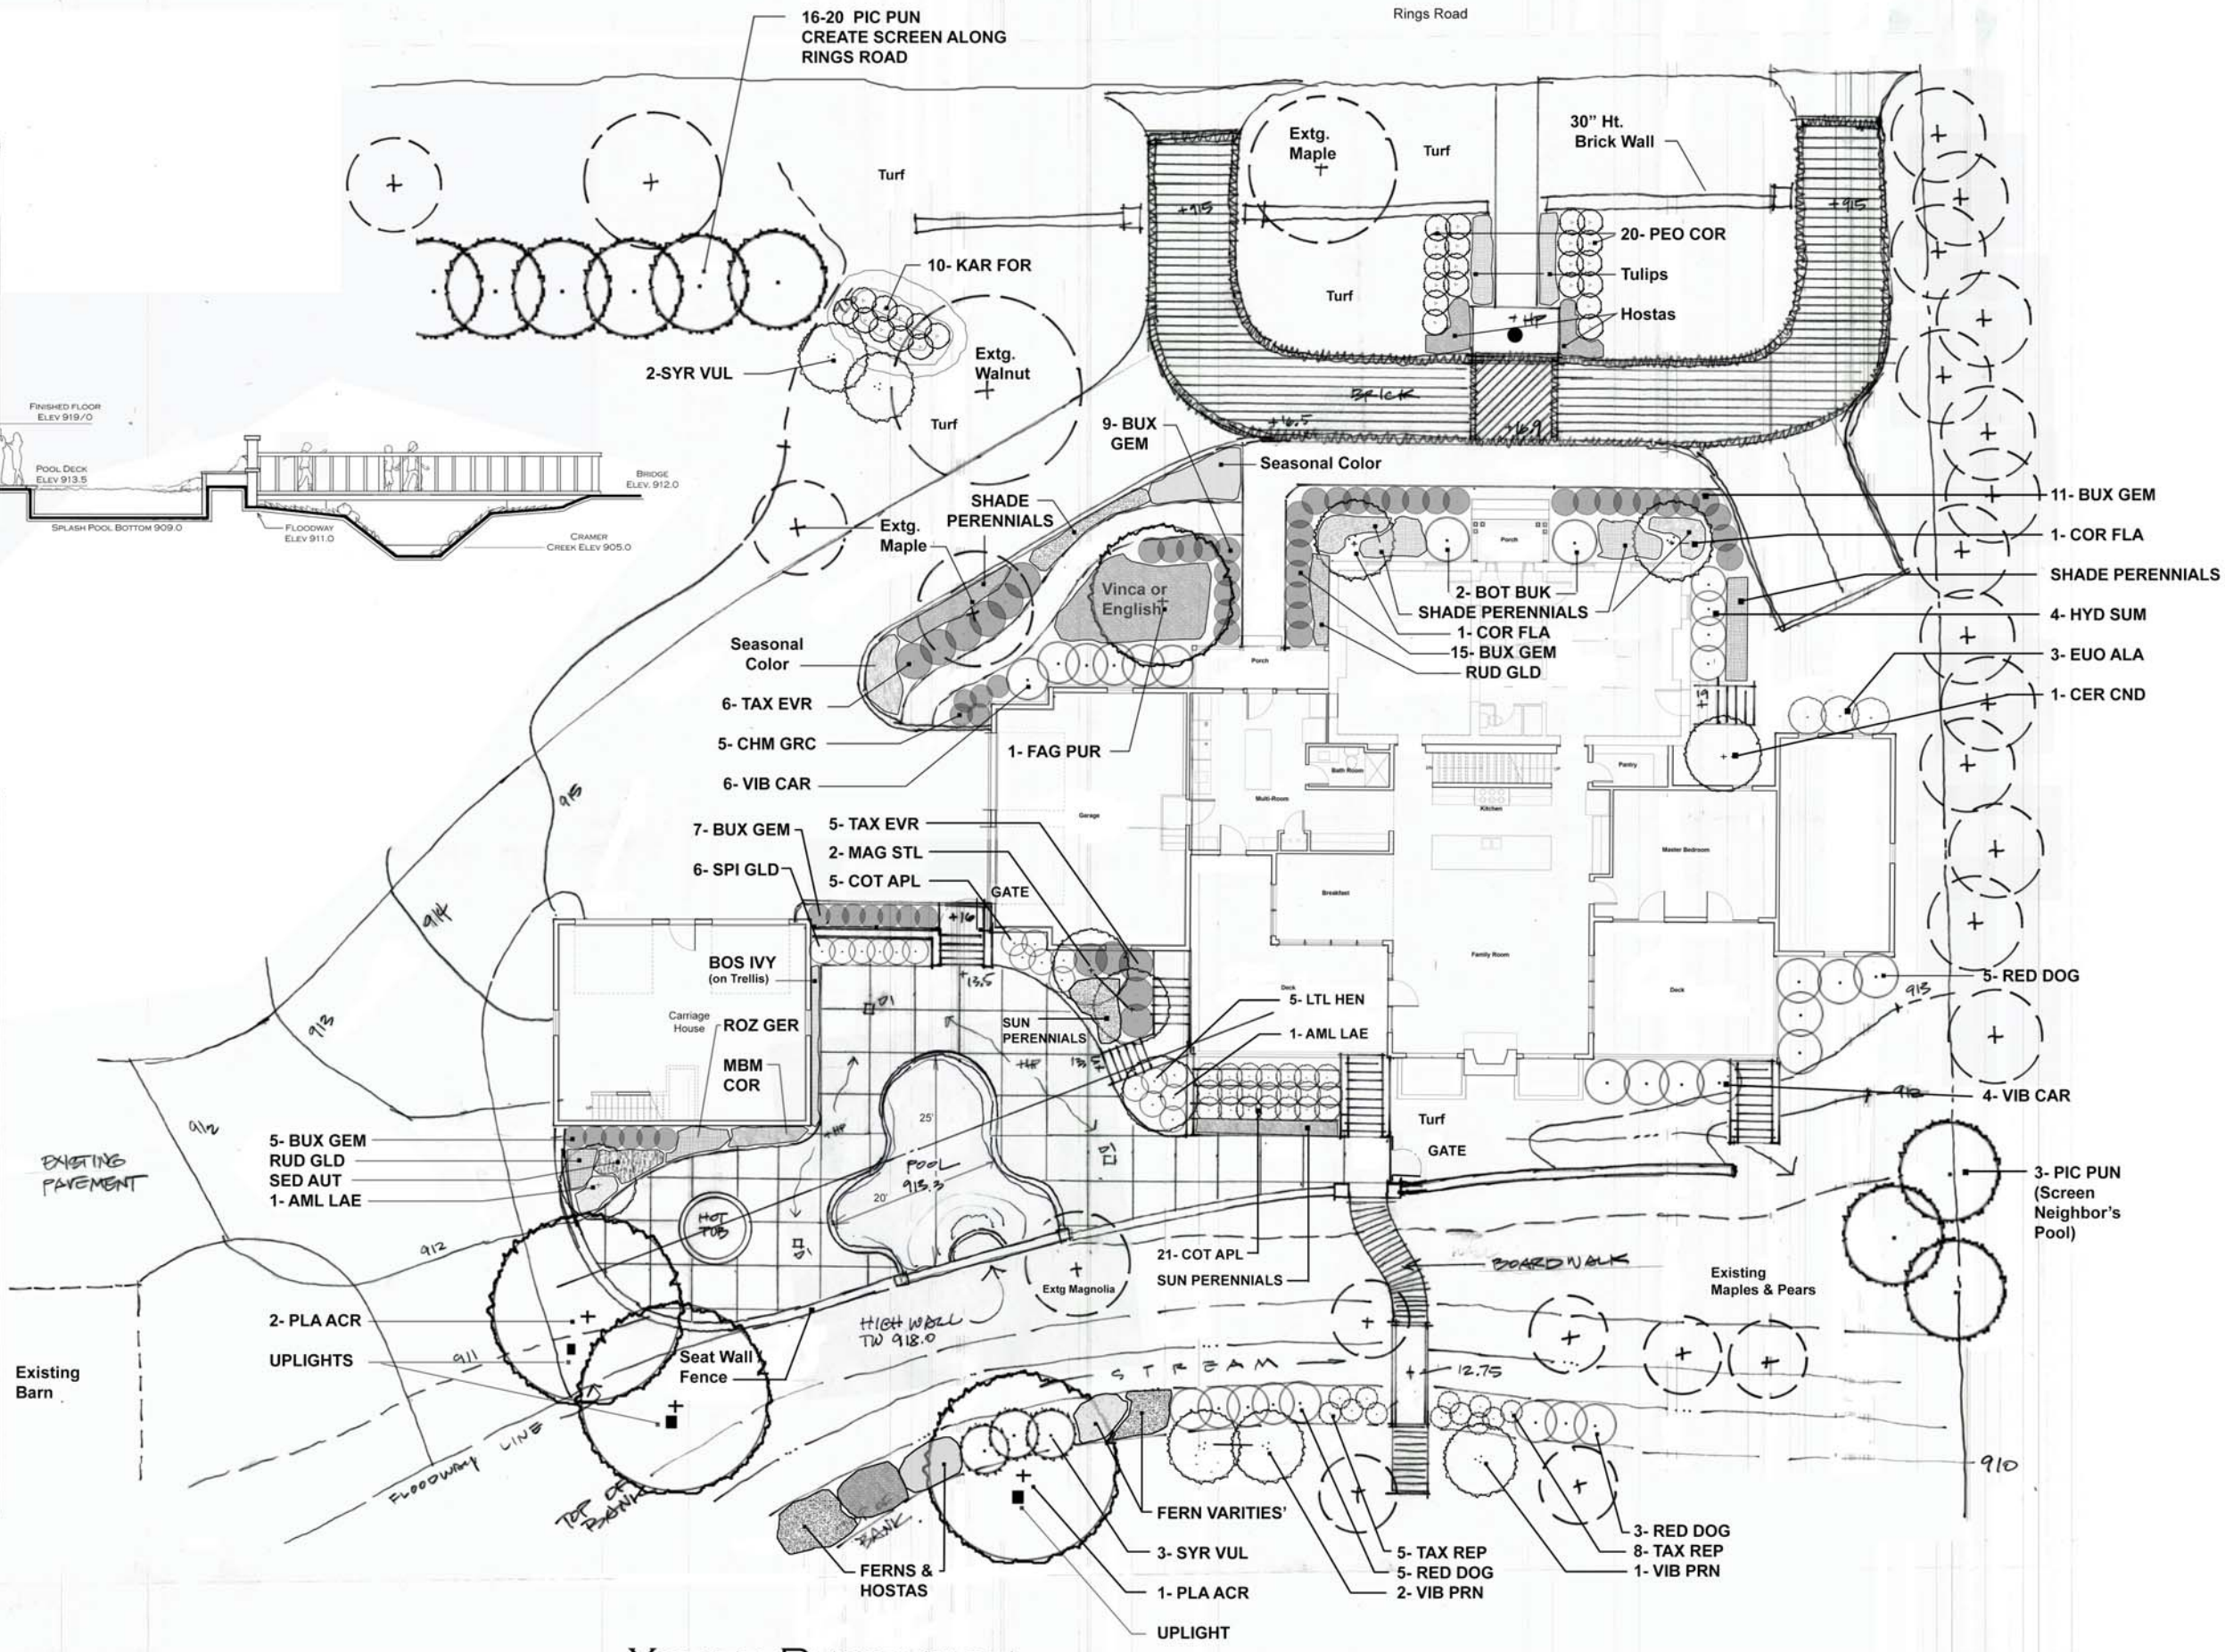

**G2 Planning + Design**  
Planning | Urban Design | Landscape Architecture

SPLASH POOL EXAMPLE

HOT TUB EXAMPLE

WATER FOUNTAIN EXAMPLE

SEAT WALL EXAMPLE

PEDESTRIAN BRIDGE EXAMPLE

**YODER RESIDENCE  
SITE LANDSCAPE PLAN**

AUGUST 14, 2017