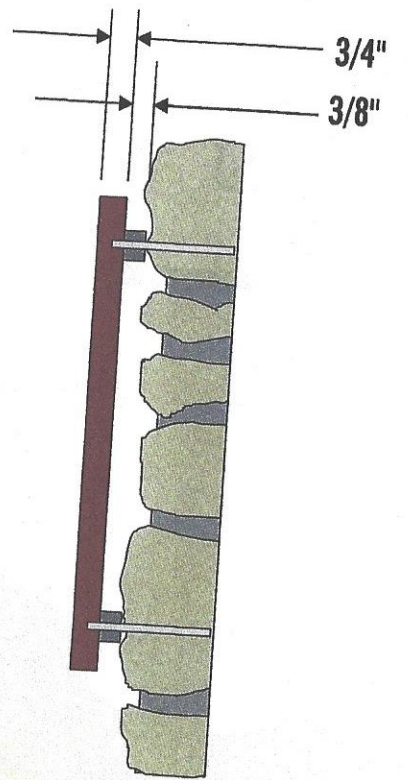

V, T = 12" Letters
& = 8" wood (1/2" thick)
painted Flat Black

uniform space
3.15"

3/4" Route around outer edge painted black to match letters

= 8-8

Medium Density overlay (MDO) wood painted - sea oats white

OGCHAOWART, M.D.
General Psychiatry
Psychodynamic
Psychotherapy
Contemporary
Psychoanalysis

55 S. High St.
Left Lower Level
Endcap, units
101 - 103

1" = 2'

9'

← Top at 8'

12.5'

SIDE VIEW