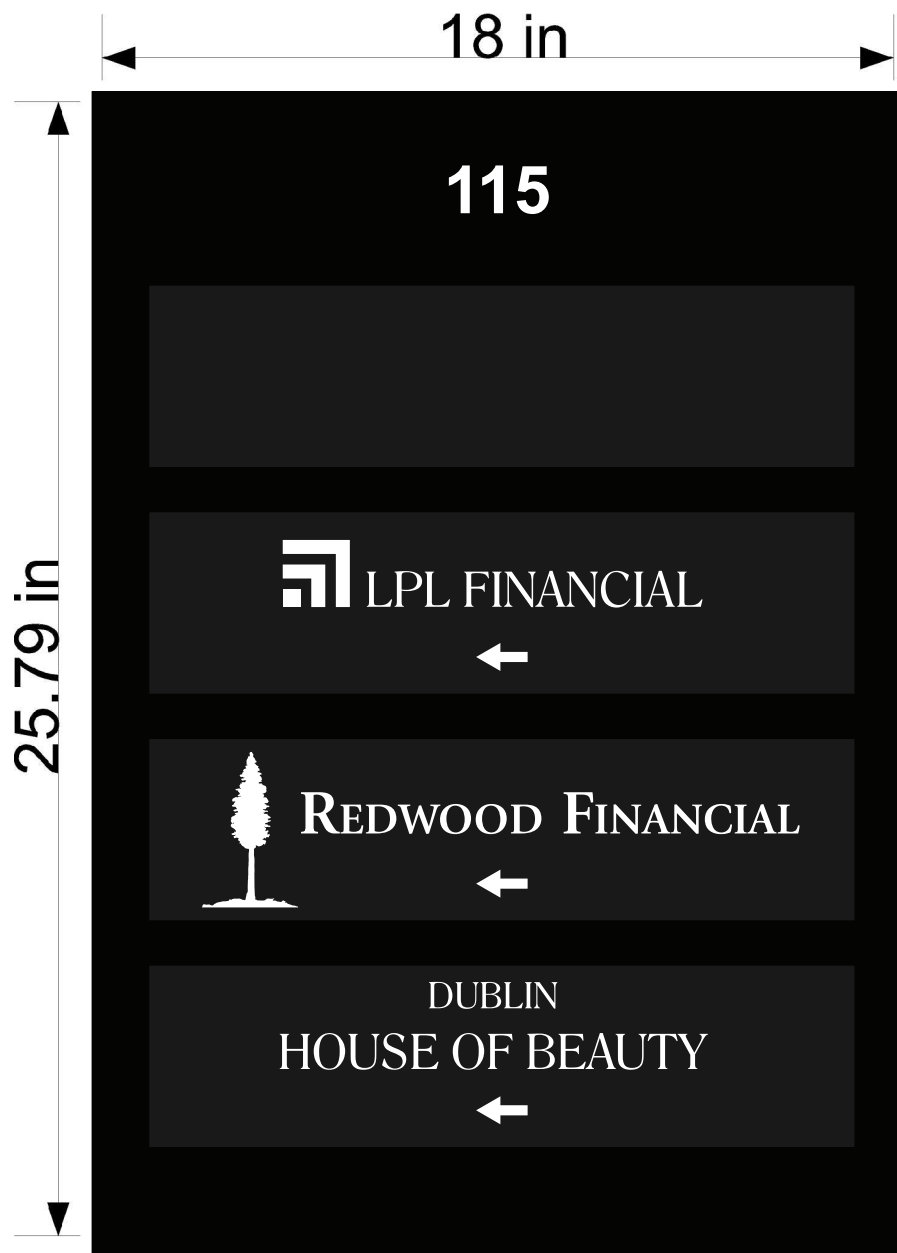

# Sign #2

- Double-Sided
- 2 inch routed painted HDU
- Raised Borders
- Raised white graphics
- Routed out Background

# Sign #3

- Double-Sided 2" HDU
- Installed w/ 36" bracket
- Raised border
- Raised names / logos
- Routed out background

# Sign #4

60in

From grade to  
top of sign

# Sign #4

- Single-Sided
- 1 inch routed painted HDU
- Raised Borders
- Raised Graphics
- Address is routed into signface
- Routed out Background