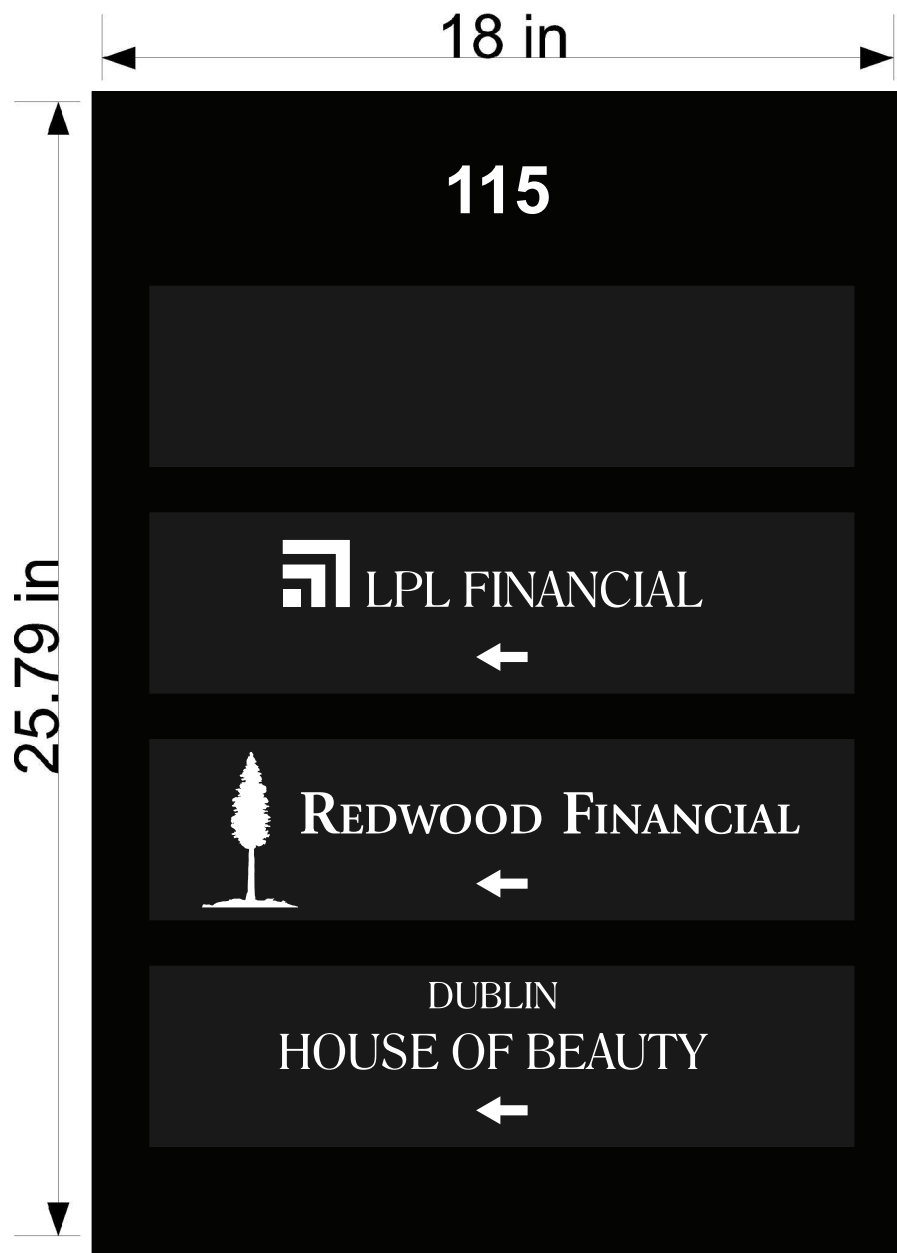

Sign #2

- Double-Sided
- 2 inch routed painted HDU
- Raised Borders
- Raised white graphics
- Routed out Background

Sign #3

- Double-Sided 2" HDU
- Installed w/ 36" bracket
- Raised border
- Raised names / logos
- Routed out background

Sign #4

- Single-Sided
- 1 inch routed painted HDU
- Raised Borders
- Raised Graphics
- Address is routed into signface
- Routed out Background