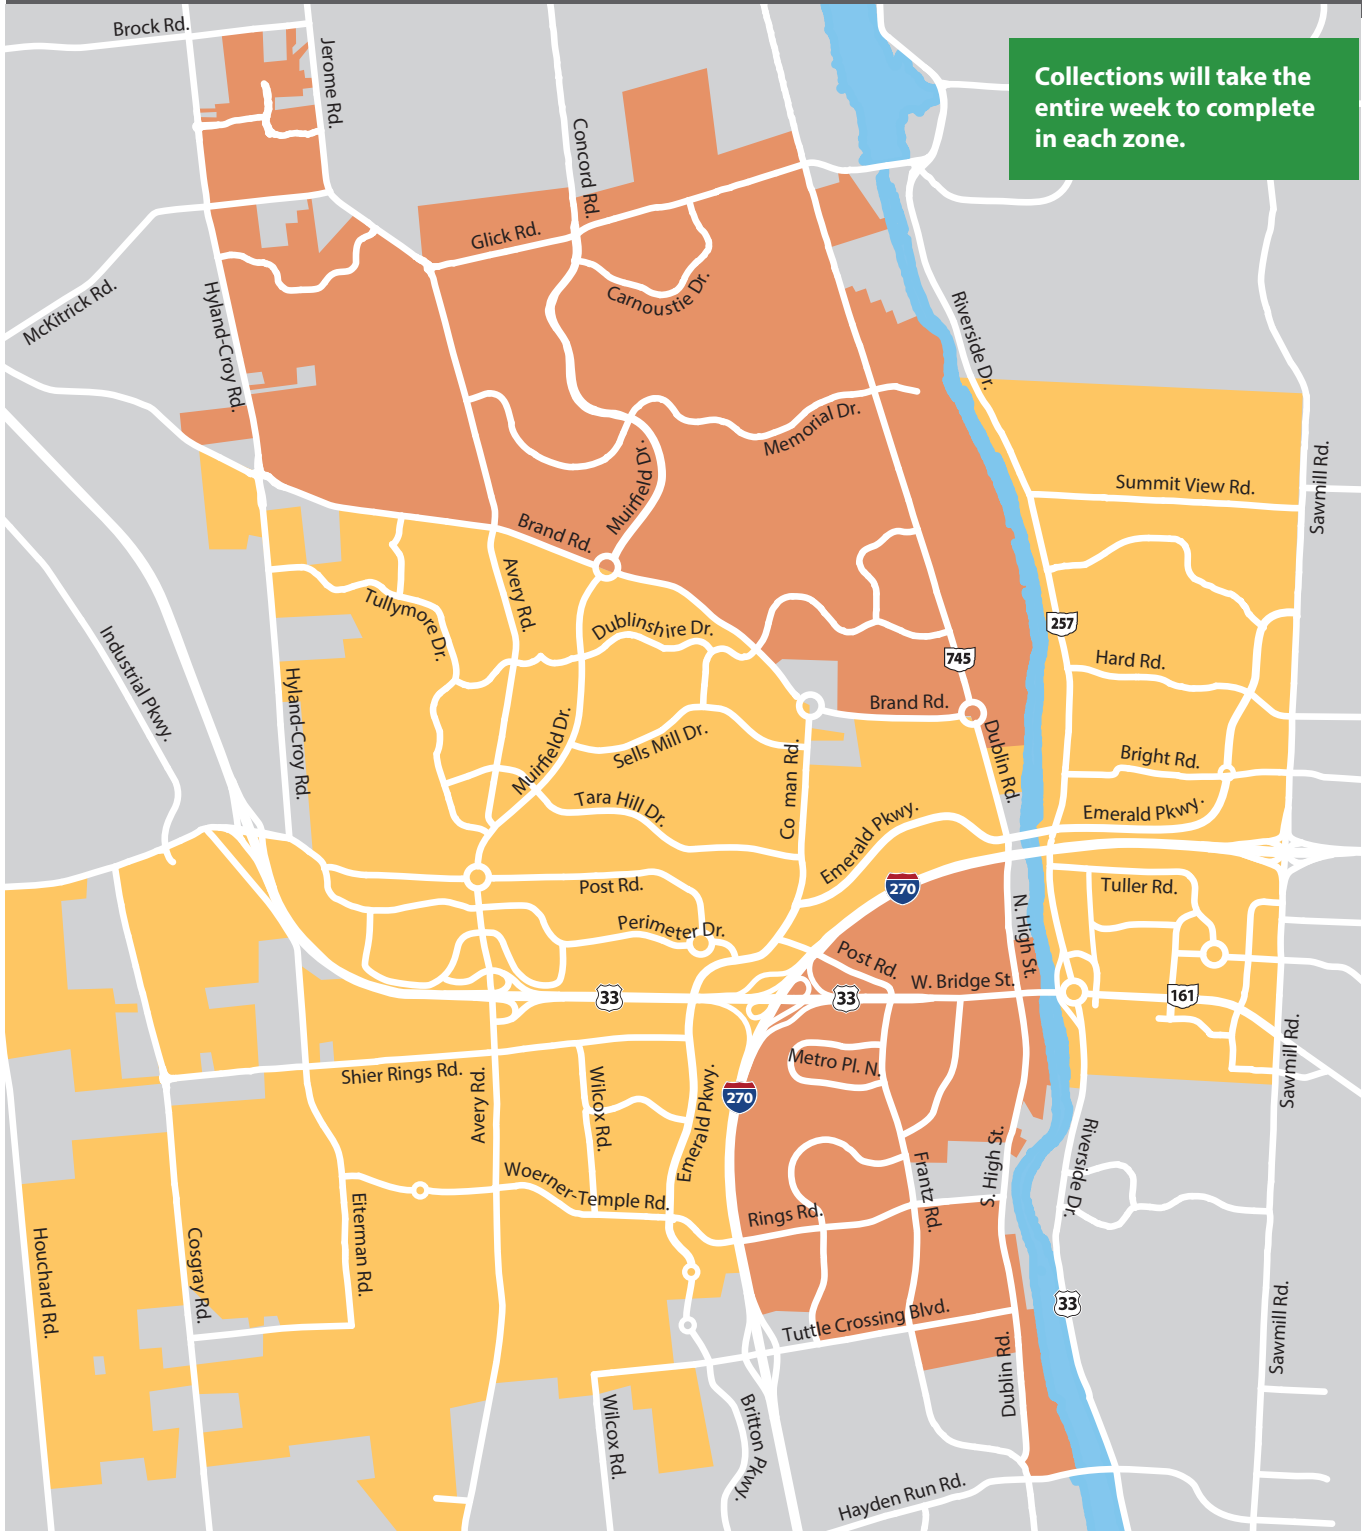

# CITY OF DUBLIN 2020 LEAF COLLECTION SCHEDULE

Collections will take the entire week to complete in each zone.

Collection Area 1	
Week 1	Oct 12 – Oct 16
Week 3	Oct 26 – Oct 30
Week 5	Nov 9 – Nov 13
Week 7	Nov 23 – Nov 27
Week 9	Dec 7 – Dec 11

Collection Area 2	
Week 2	Oct 19 – Oct 23
Week 4	Nov 2 – Nov 6
Week 6	Nov 16 – Nov 20
Week 8	Nov 30 – Dec 4
Week 10	Dec 14 – Dec 18

**Stop Raking December 13**