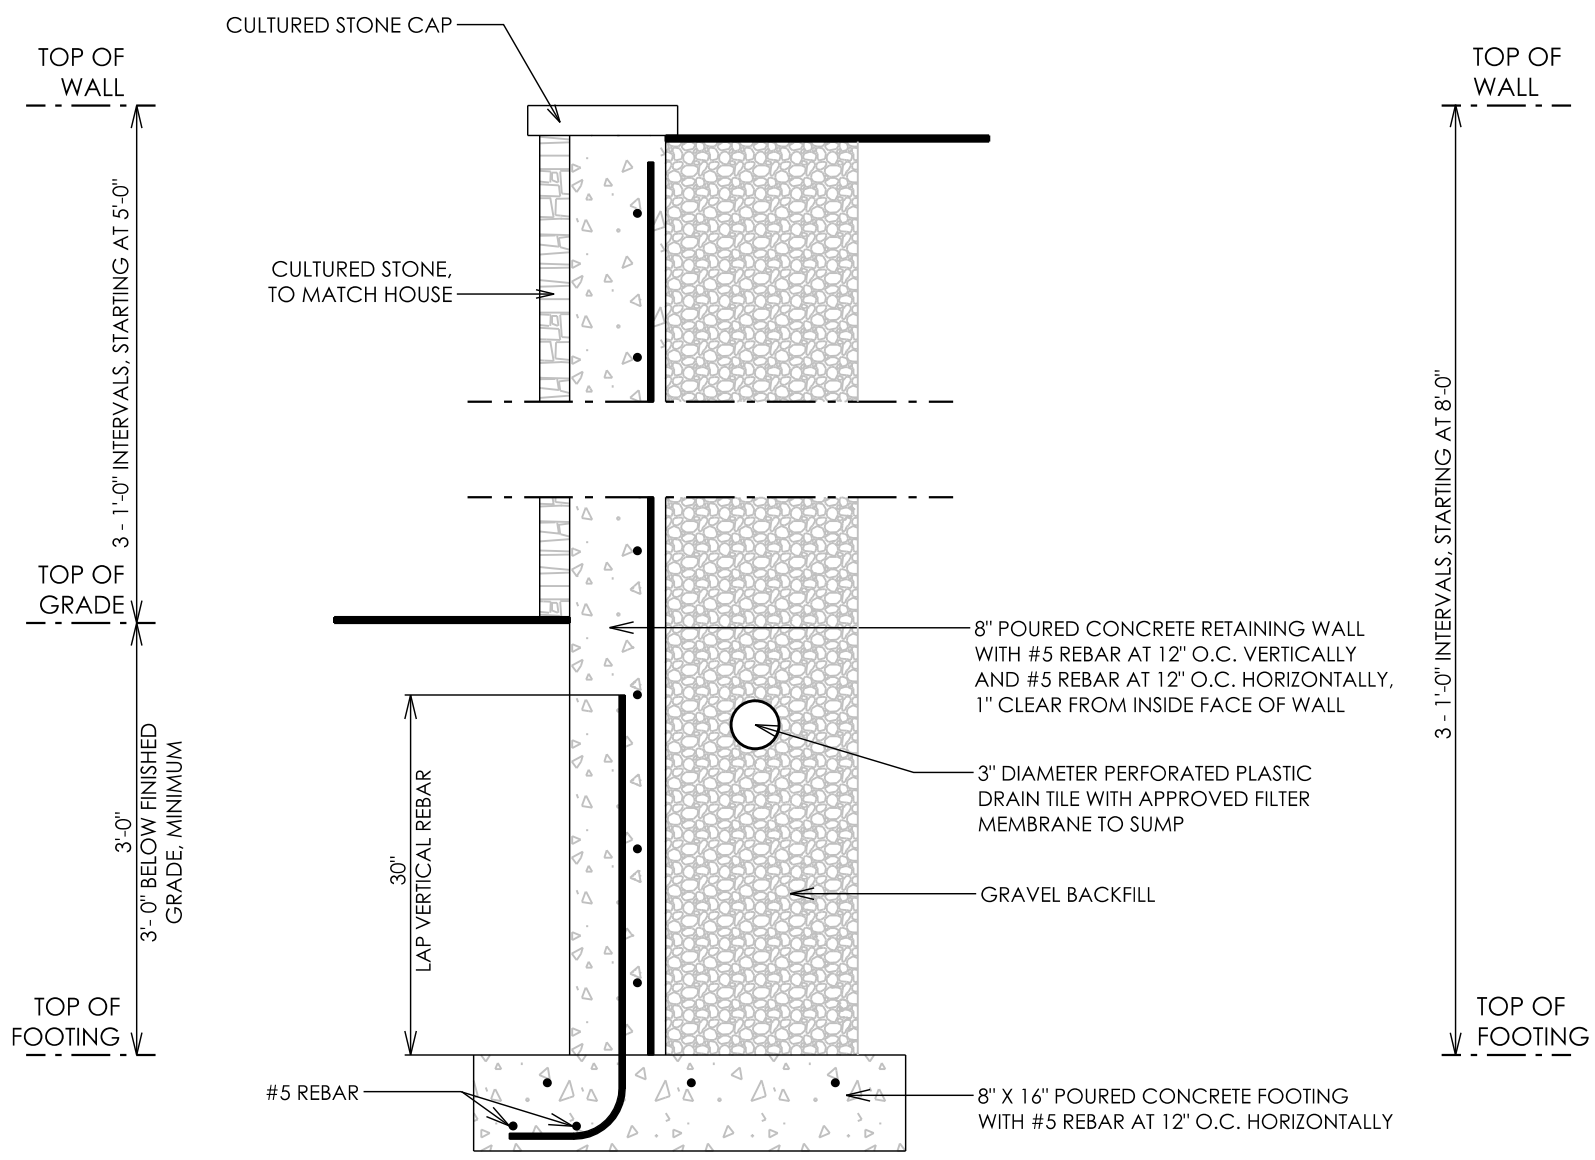

COLUMN DETAILS

SCALE: 3/4" = 1'-0"

6065 Frantz Road . Suite 205
Dublin, Ohio 43017
614.774.2490 Phone
614.633.1053 Fax
simplifiedarchitecture.com

Strauss Residence
158 S. High Street
Dublin, Ohio 43017

EPIC Group Ohio
180 S. Riverview Street
Dublin, Ohio 43017

000000	PRELIMINARY
000000	BIDDING
000000	CONSTRUCTION
000000	REVISIONS

RETAINING WALL DETAIL

SCALE: 3/4" = 1'-0"