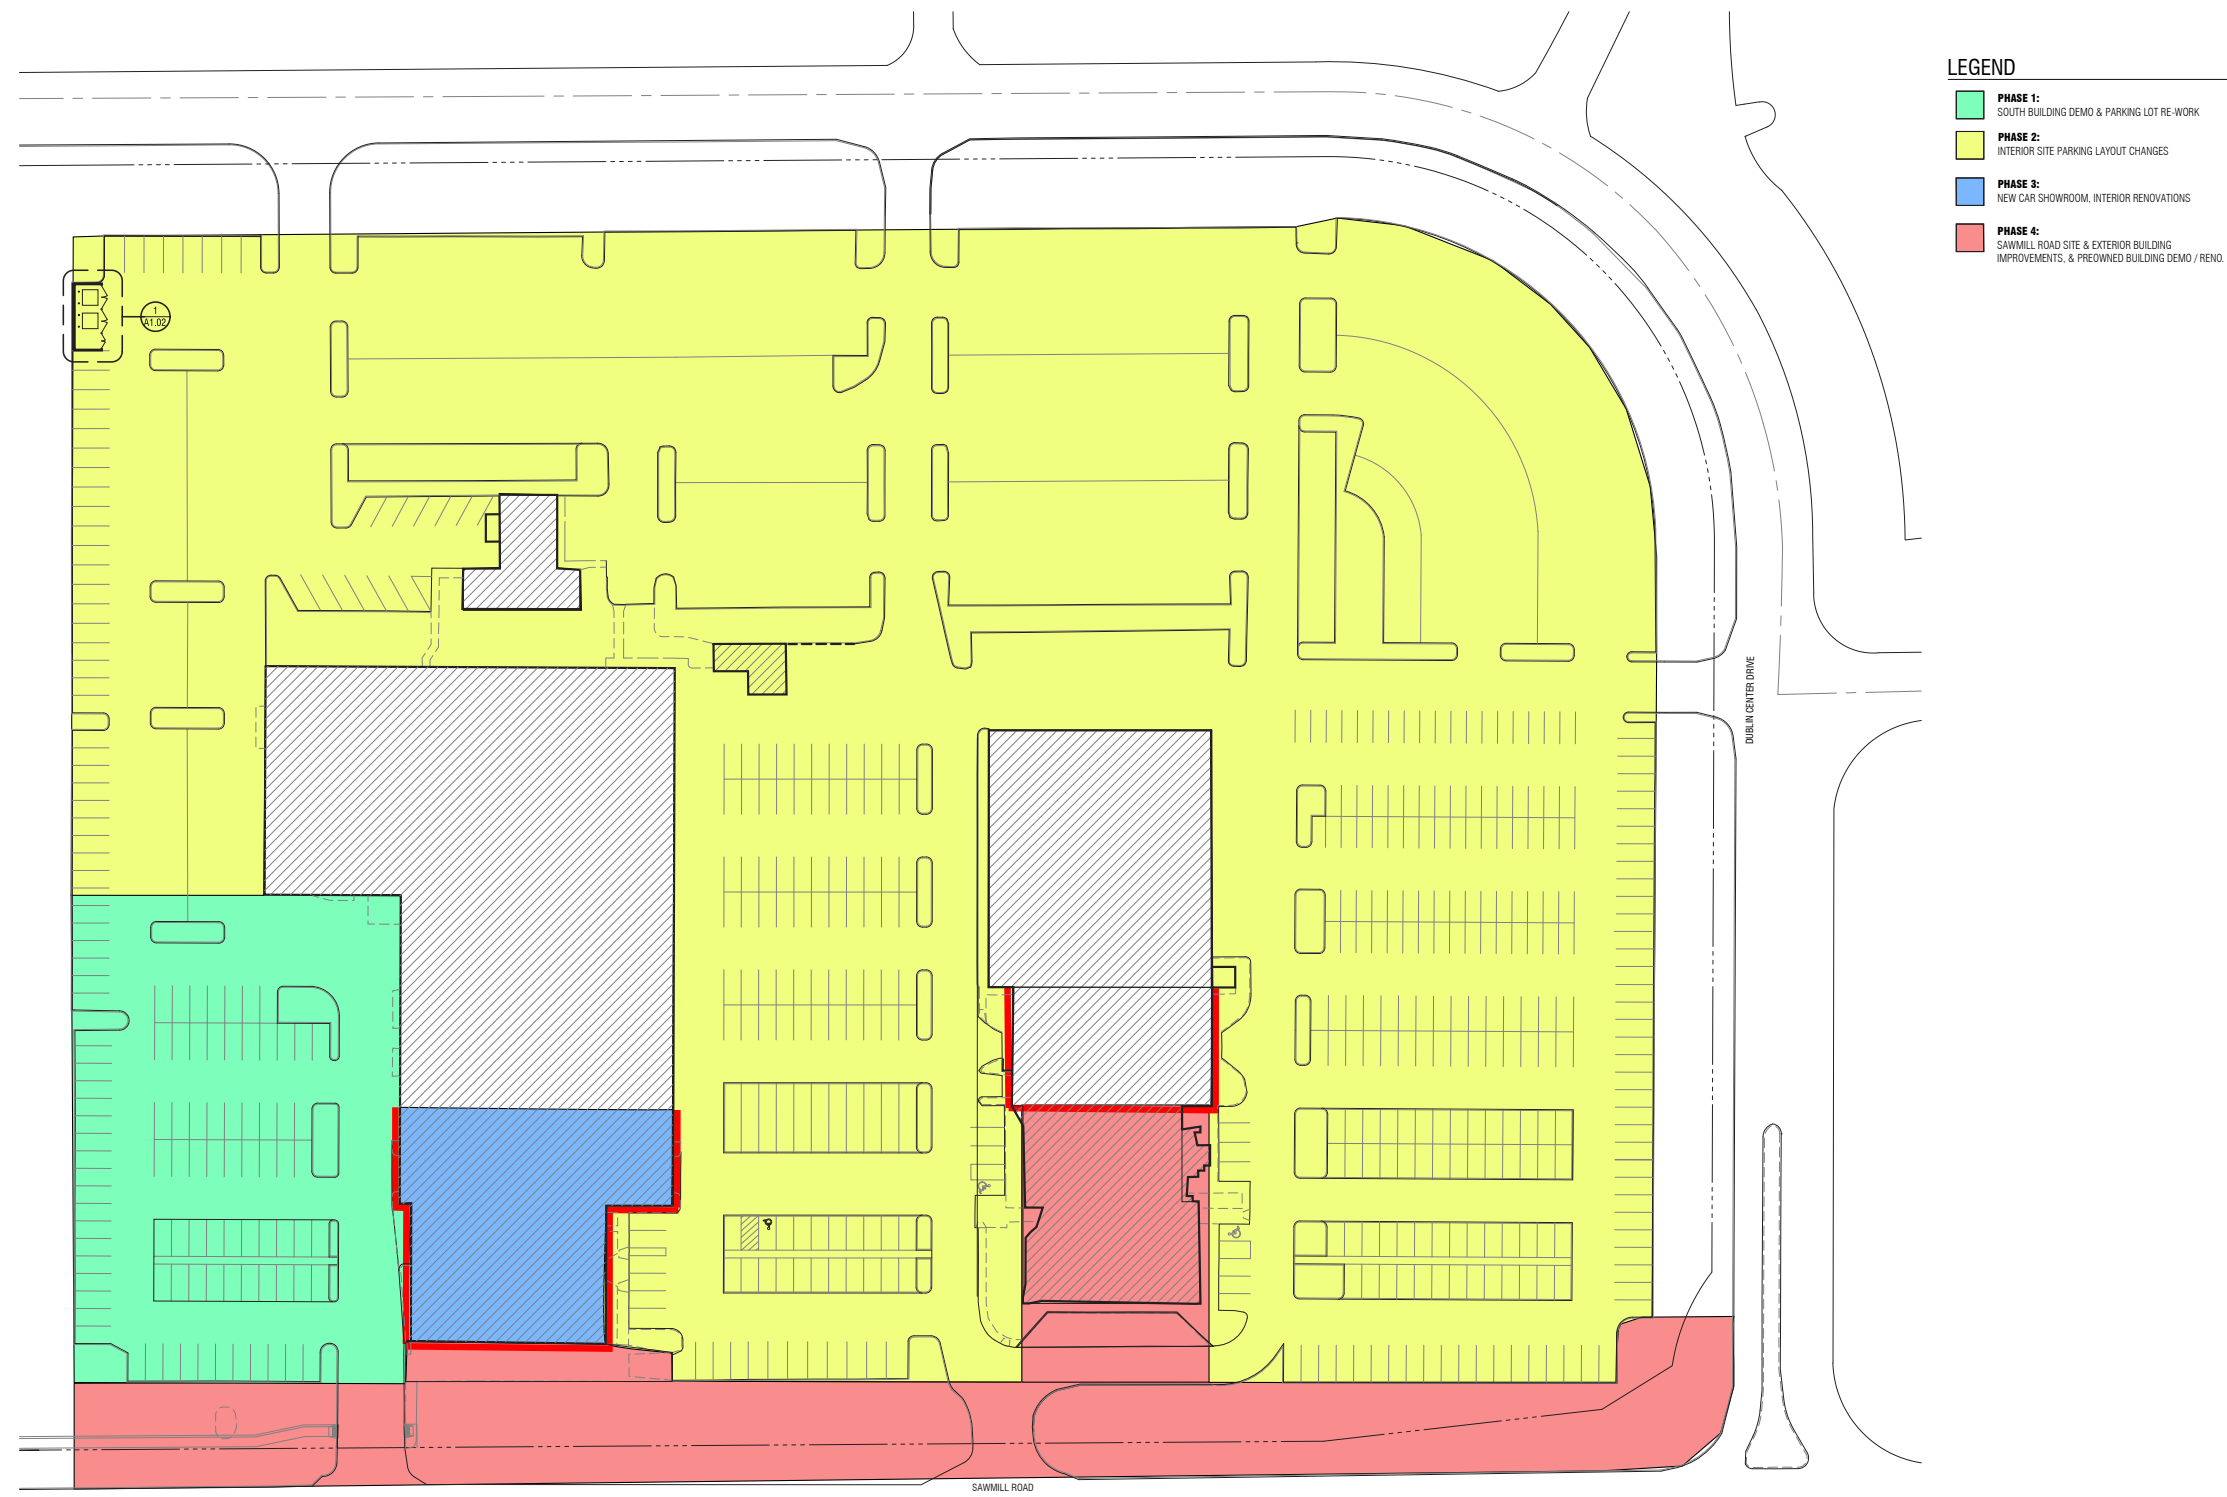

GERMAIN HONDA OF DUBLIN

PHASE 4

table of contents//

- existing site plan
- proposed site & grading plan
- landscape site plan
- rendered site plan
- rendered views
- tree count
- site plan with existing signage
- site plan with new signage
- new signage
- materials
- existing building photos
- signage areas

E9

Existing Wayfinding Signs
2ft w x 3ft t = 6sf Sign Area
on 1 ft base

Former 'Certified Pre-owned' Sign
demolished as part of phase 1
50 sf sign area on 4'-4" base

E10

17.88 sf sign area

E11

17.88 sf sign area