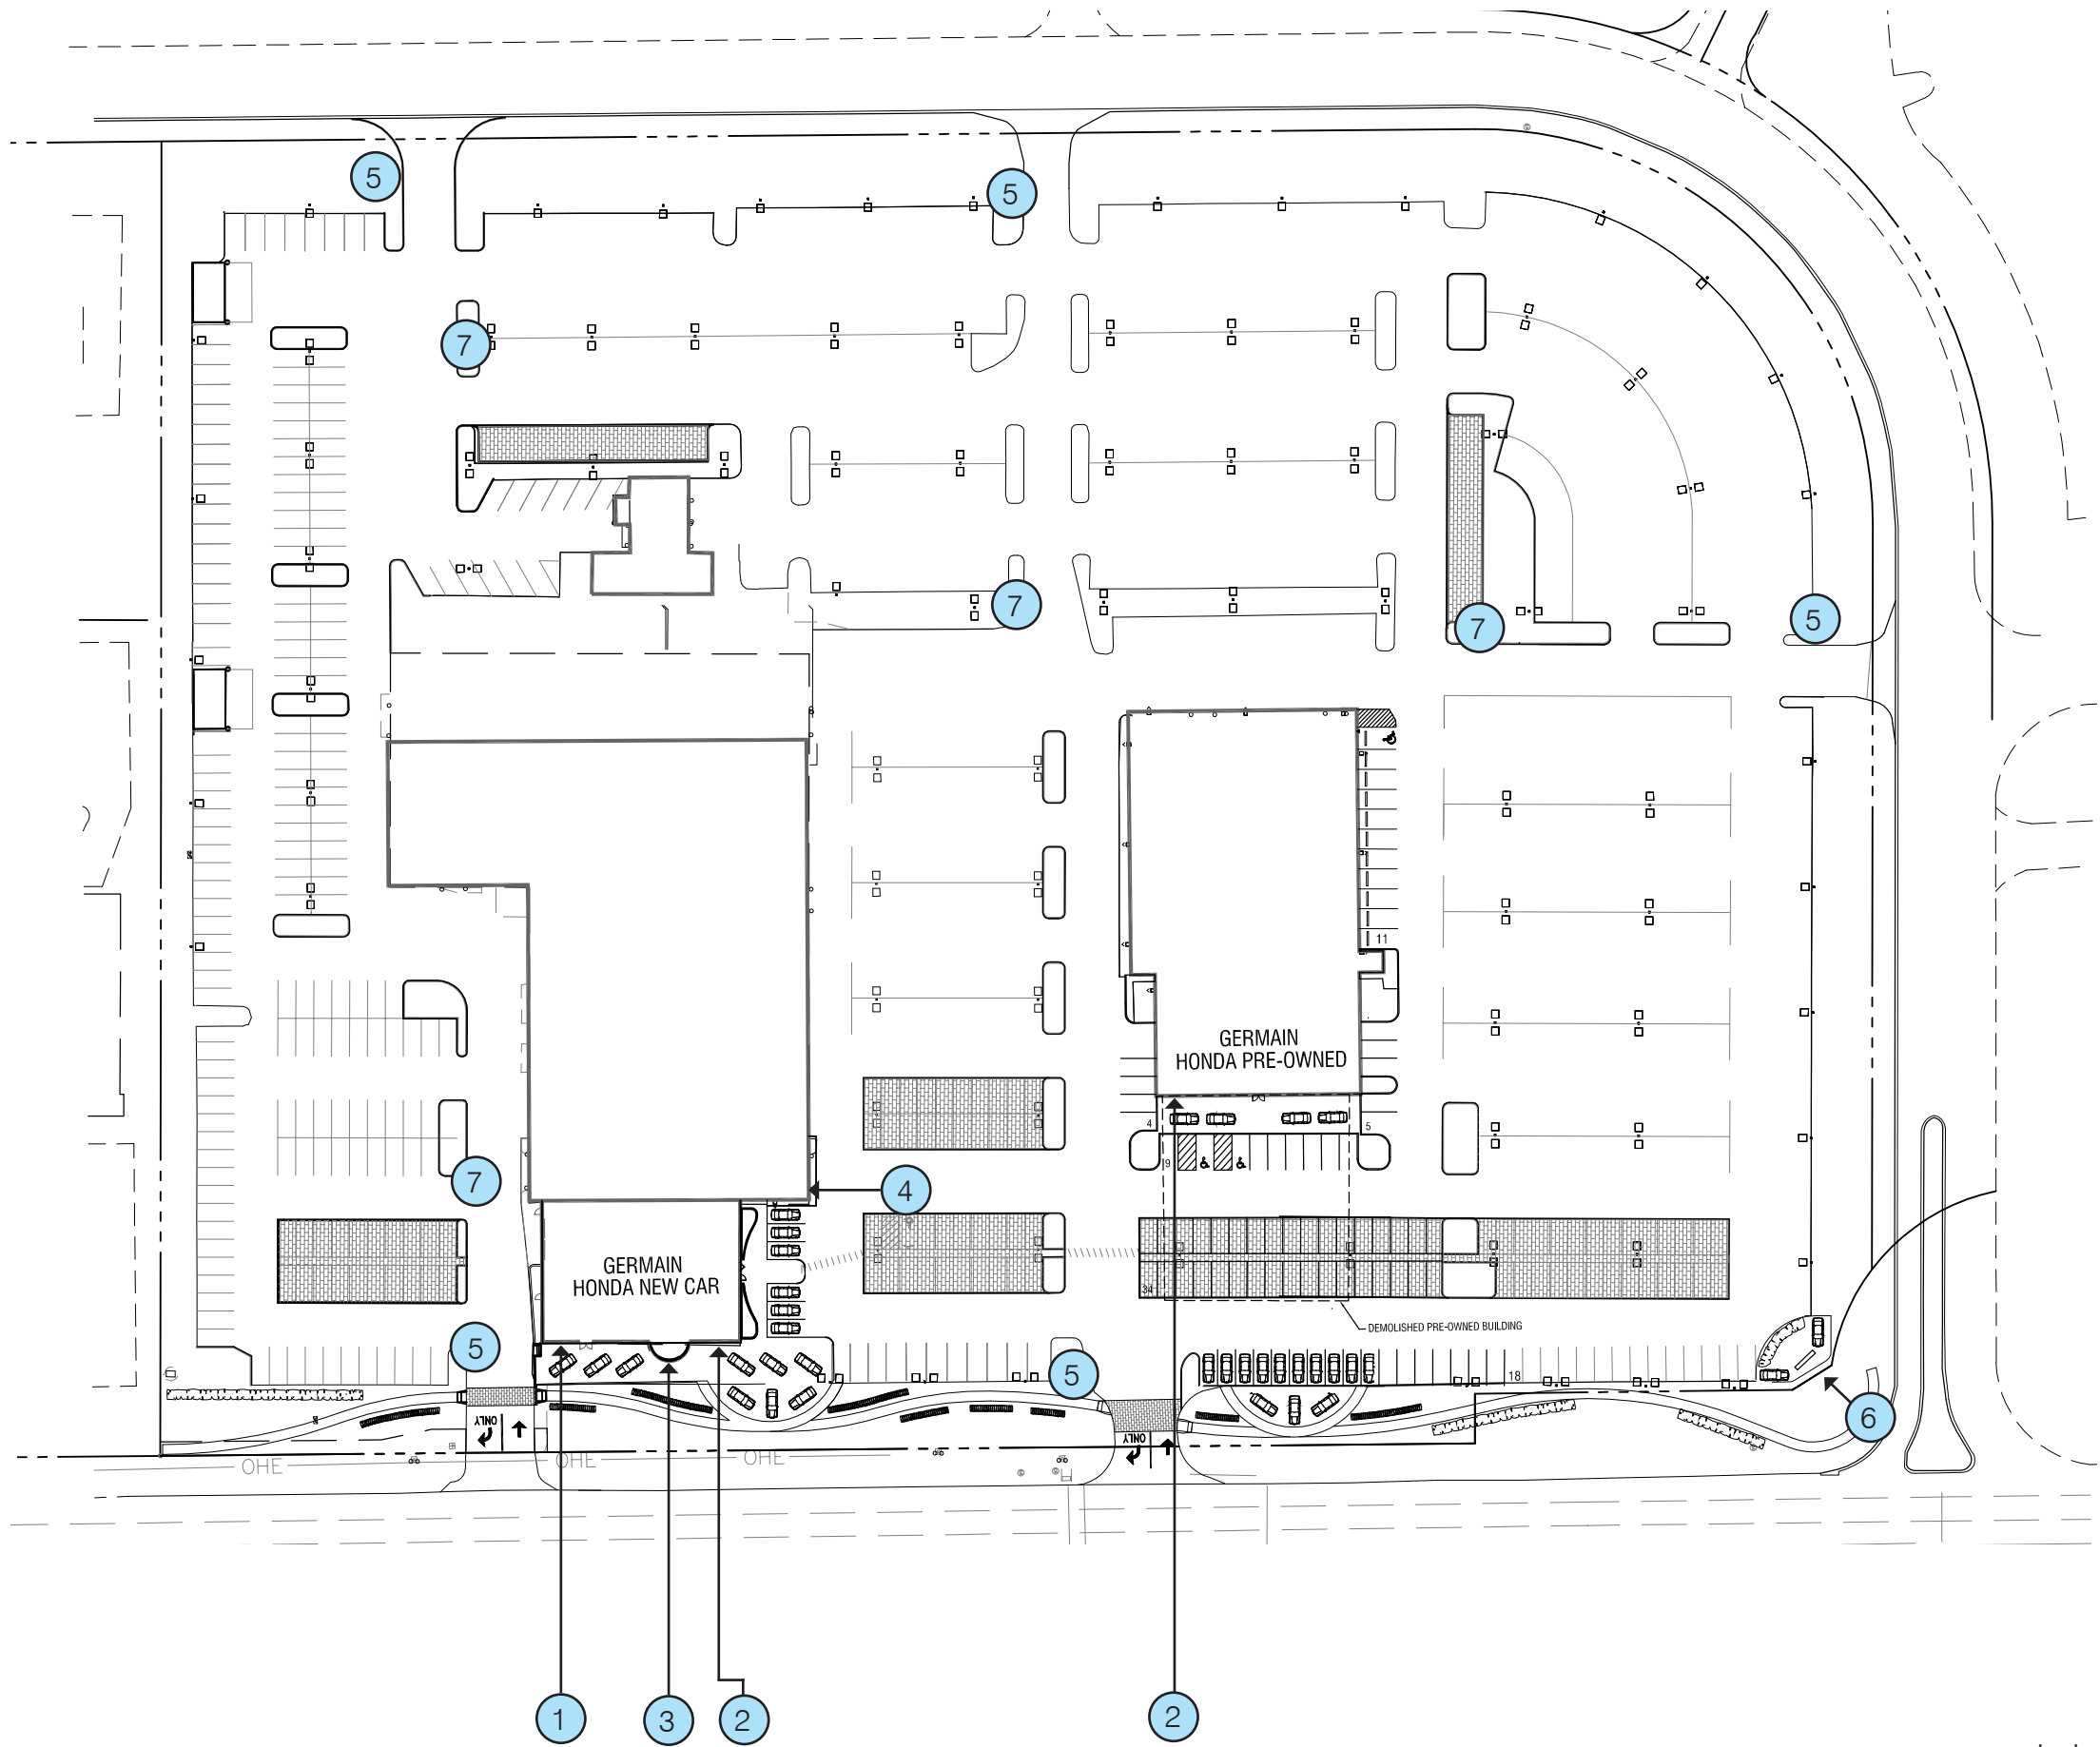

E9

Existing Wayfinding Signs
2ft w x 3ft t = 6sf Sign Area
on 1 ft base

Former 'Certified Pre-owned' Sign
demolished as part of phase 1
50 sf sign area on 4'-4" base

E10

17.88 sf sign area

E11

17.88 sf sign area

E12

40 sf sign area on 4'-0" base

E13

50 sf sign area on 4'-4" base

NEW SITE SIGNAGE //

- 1. "GERMAIN" BUILDING SIGN
- 2. "HONDA" BUILDING SIGN
- 3. "H" BUILDING SIGN
- 4. "SERVICE CENTER" BUILDING SIGN
- 5. PERIMETER WAYFINDING SIGN
- 6. "GERMAIN" MONUMENT SIGN
- 7. INTERIOR WAYFINDING SIGN

germain honda of dublin - phase 4
 JUNE 01, 2020

54 sf sign area

36 sf sign area

43.5 sf sign area

29.5 sf sign area

5

16 sf sign area

6