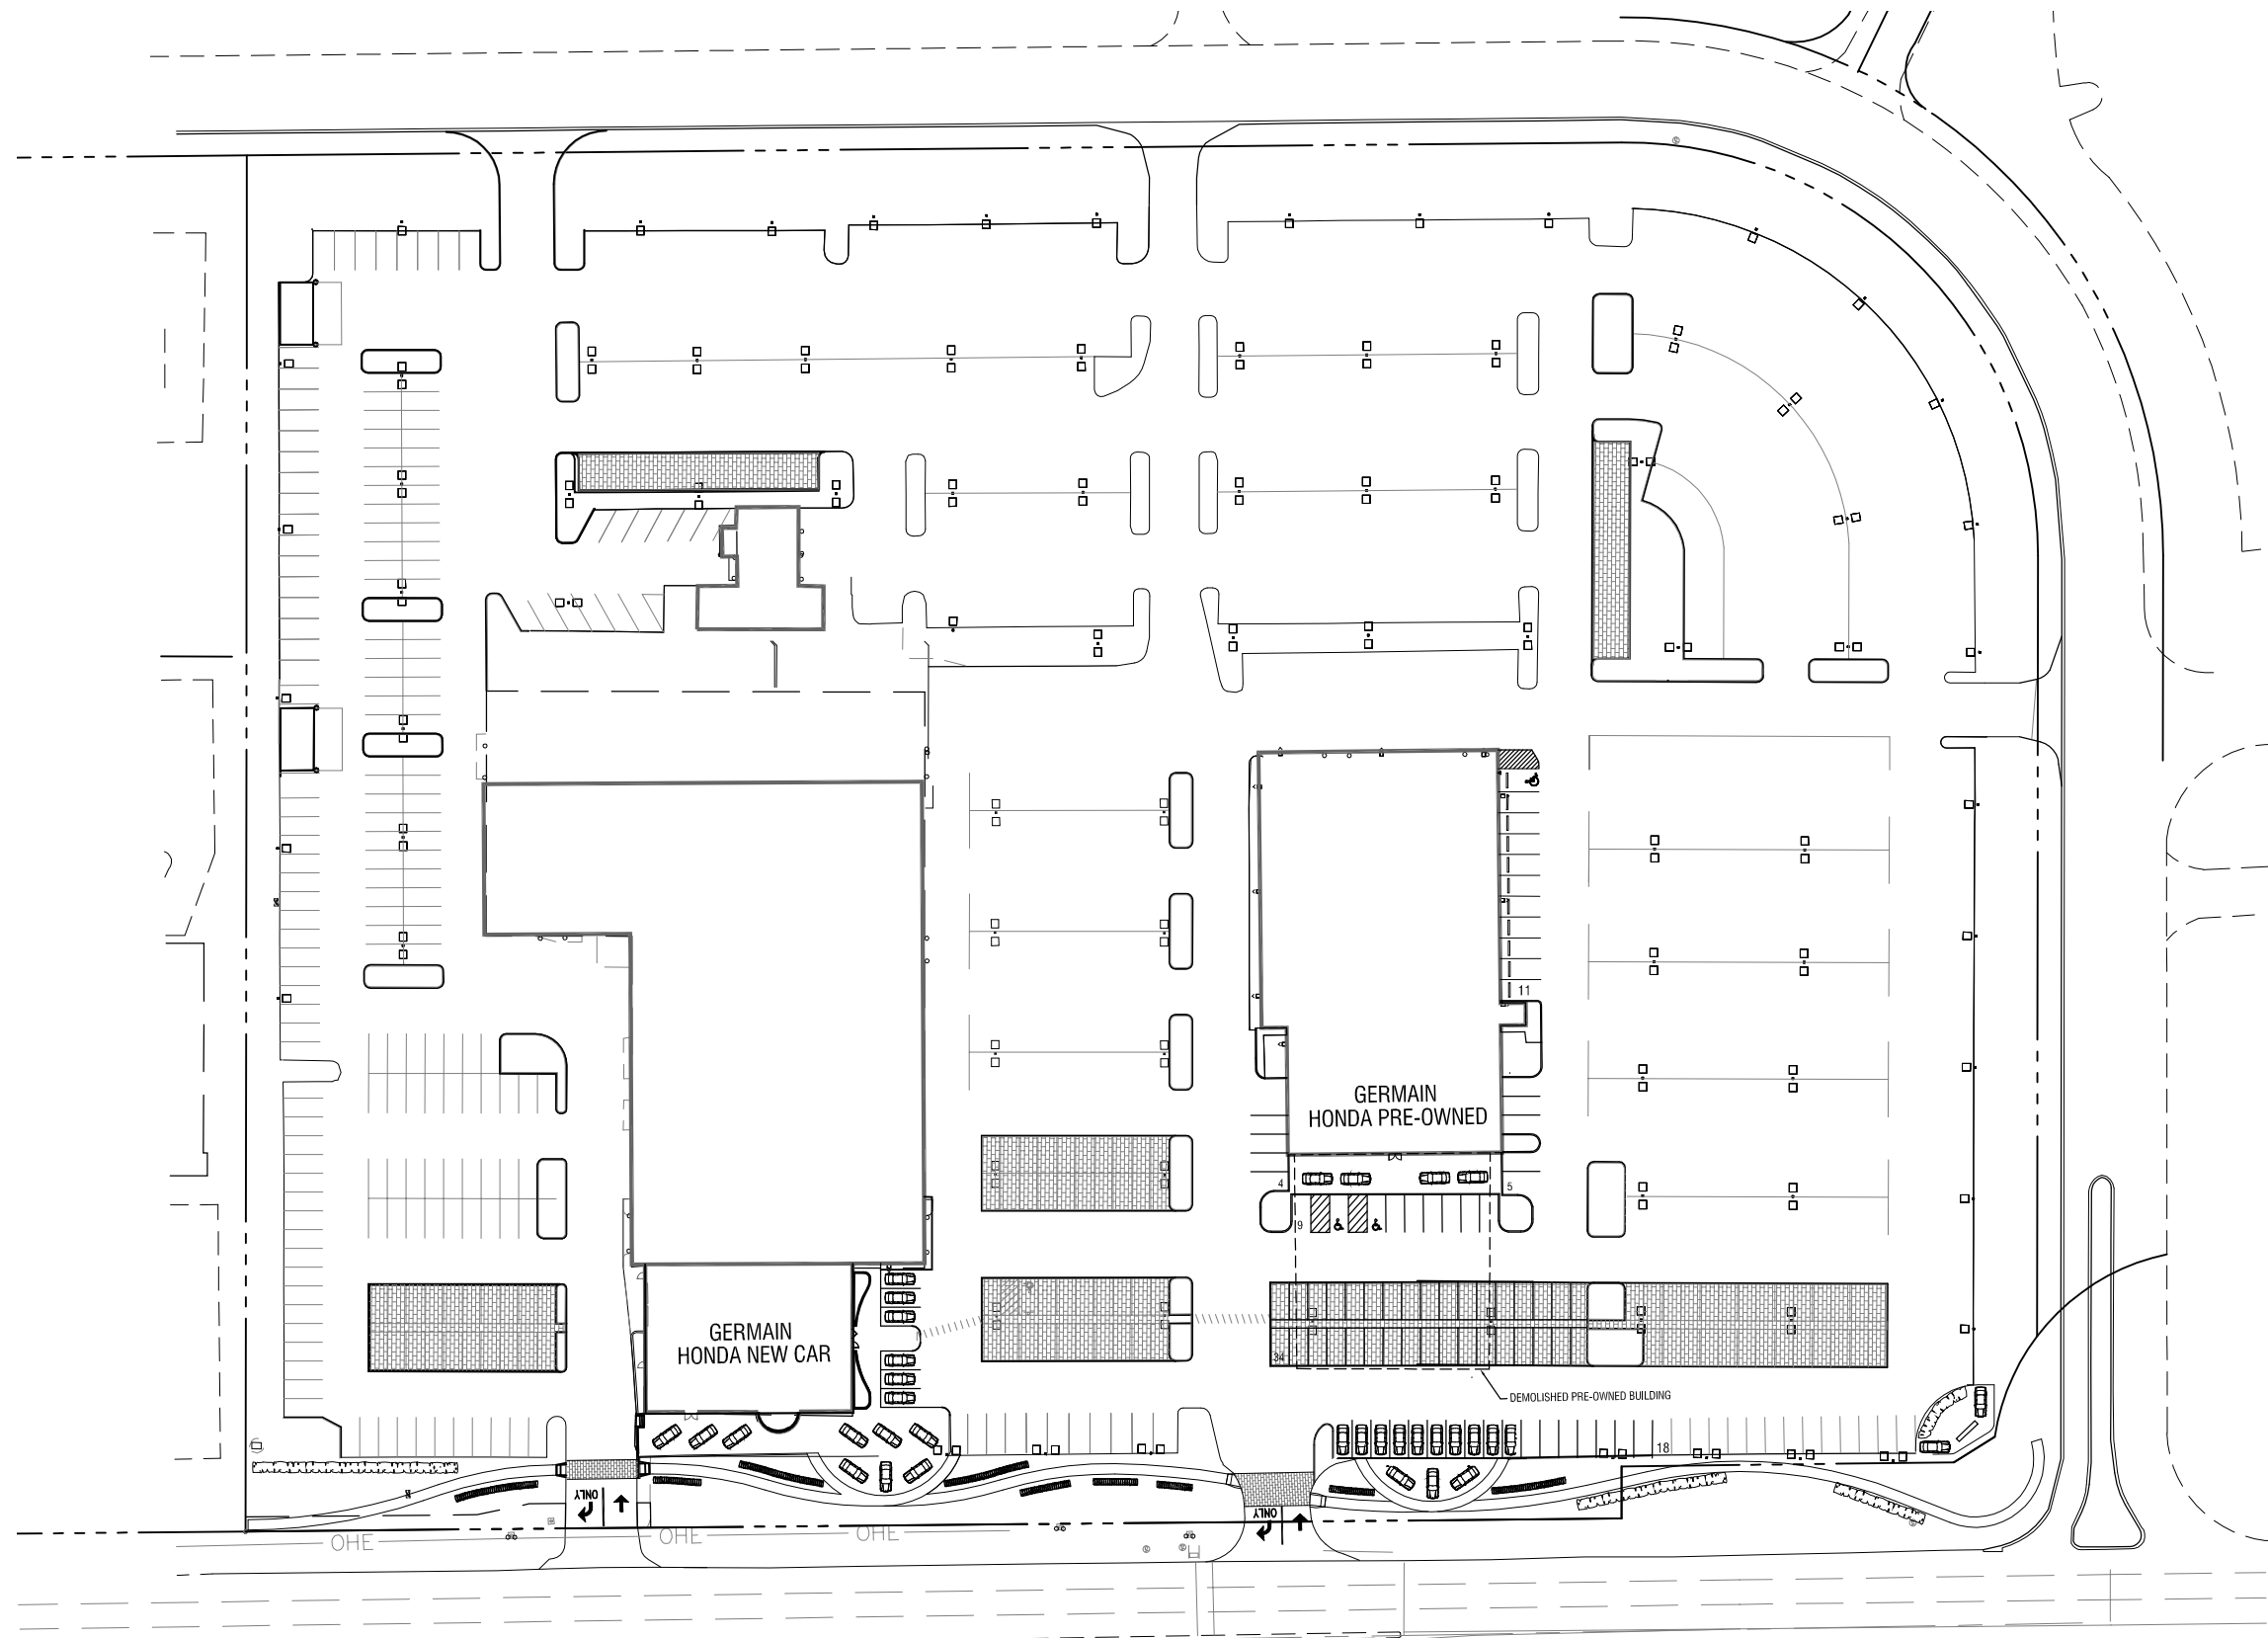

PROPOSED SITE PLAN

germain honda of dublin - phase 4
JUNE 01, 2020