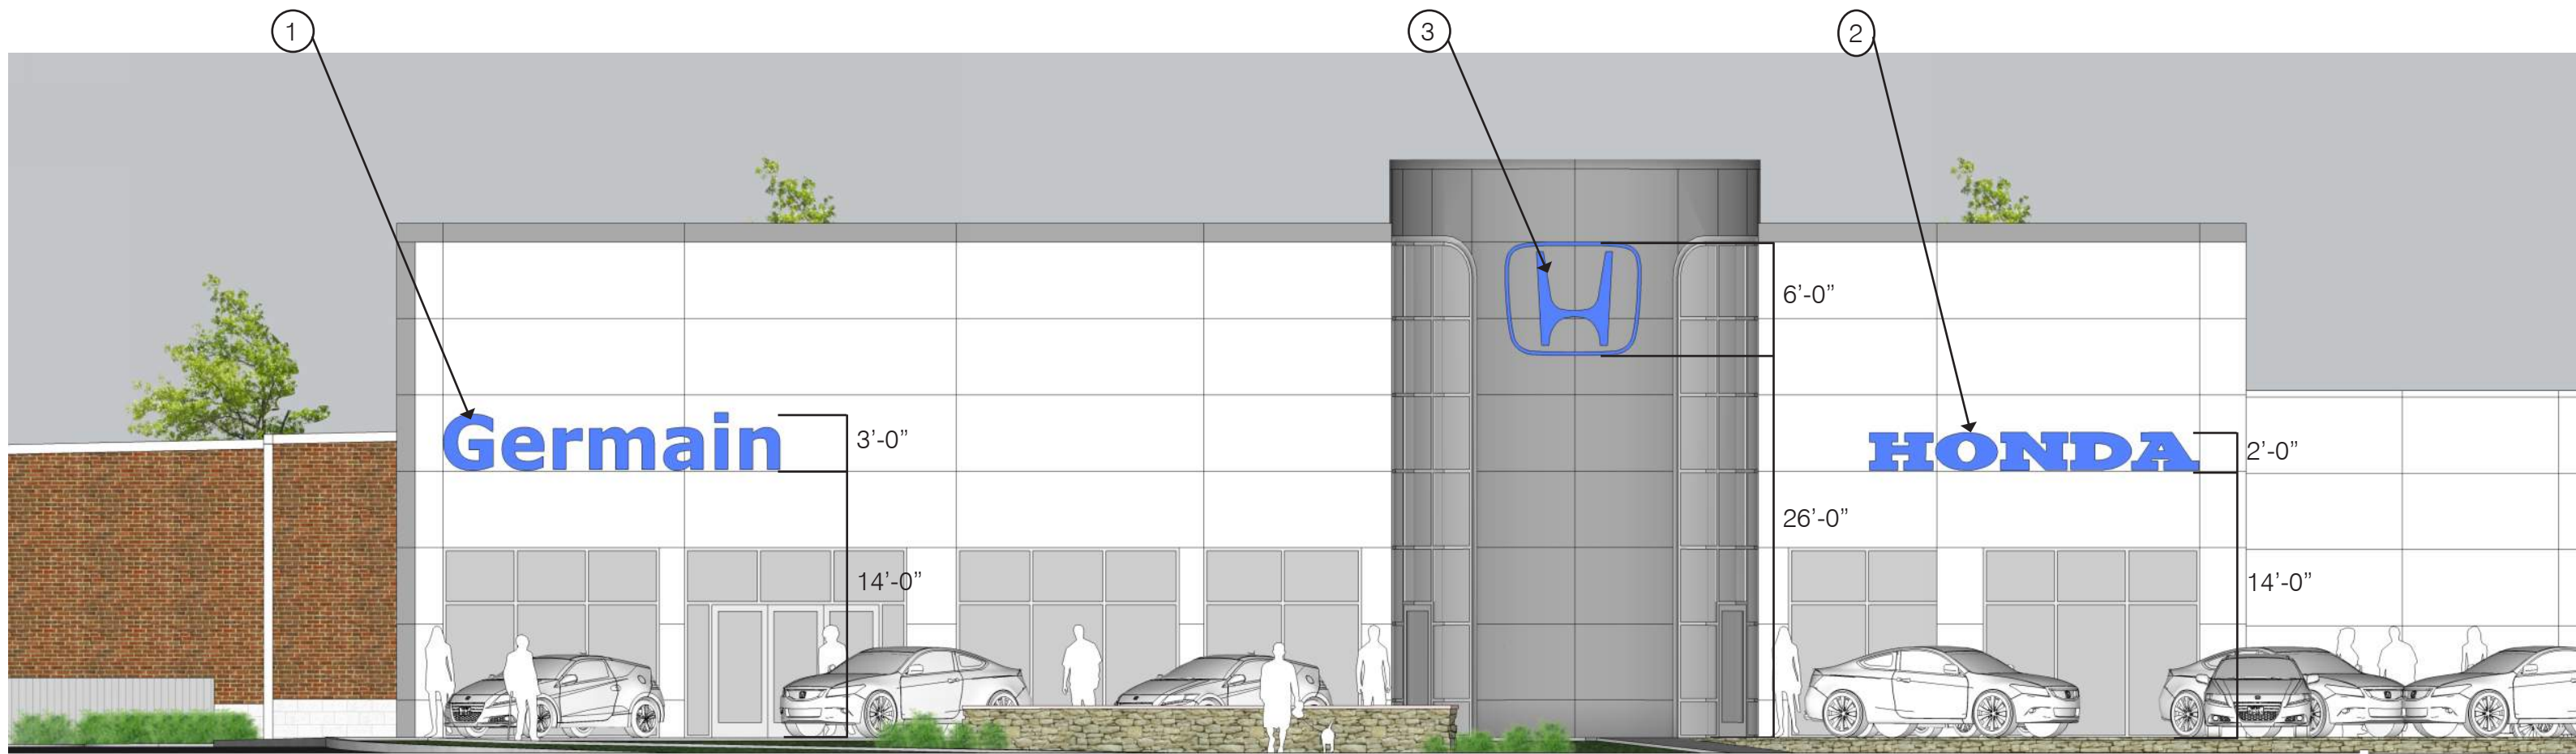

E12

40 sf sign area on 4'-0" base

E13

50 sf sign area on 4'-4" base

NEW SITE SIGNAGE //

- 1. "GERMAIN" BUILDING SIGN
- 2. "HONDA" BUILDING SIGN
- 3. "H" BUILDING SIGN
- 4. "SERVICE CENTER" BUILDING SIGN
- 5. PERIMETER WAYFINDING SIGN
- 6. "GERMAIN" MONUMENT SIGN
- 7. INTERIOR WAYFINDING SIGN

germain honda of dublin - phase 4
 JUNE 01, 2020

54 sf sign area

36 sf sign area

43.5 sf sign area

29.5 sf sign area

5

16 sf sign area

6