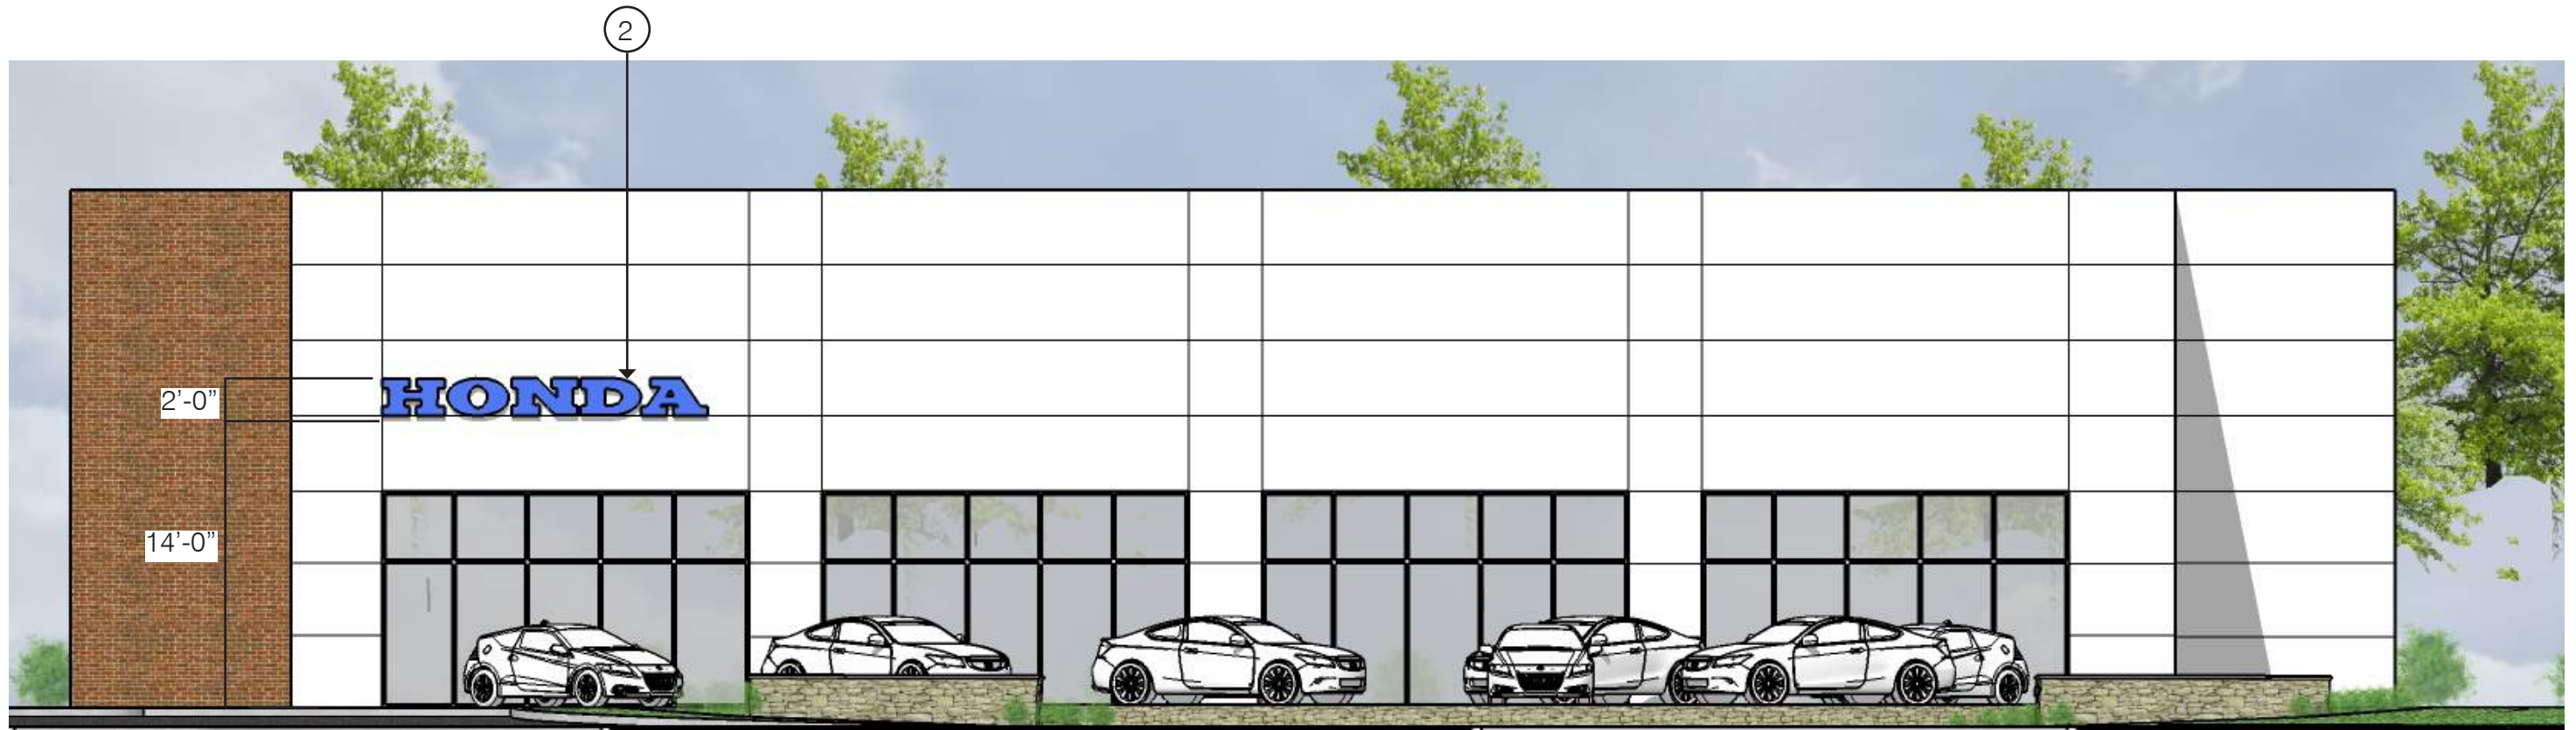

germain honda of dublin - phase 4
 JUNE 01, 2020

54 sf sign area

36 sf sign area

43.5 sf sign area

29.5 sf sign area

5

16 sf sign area

6