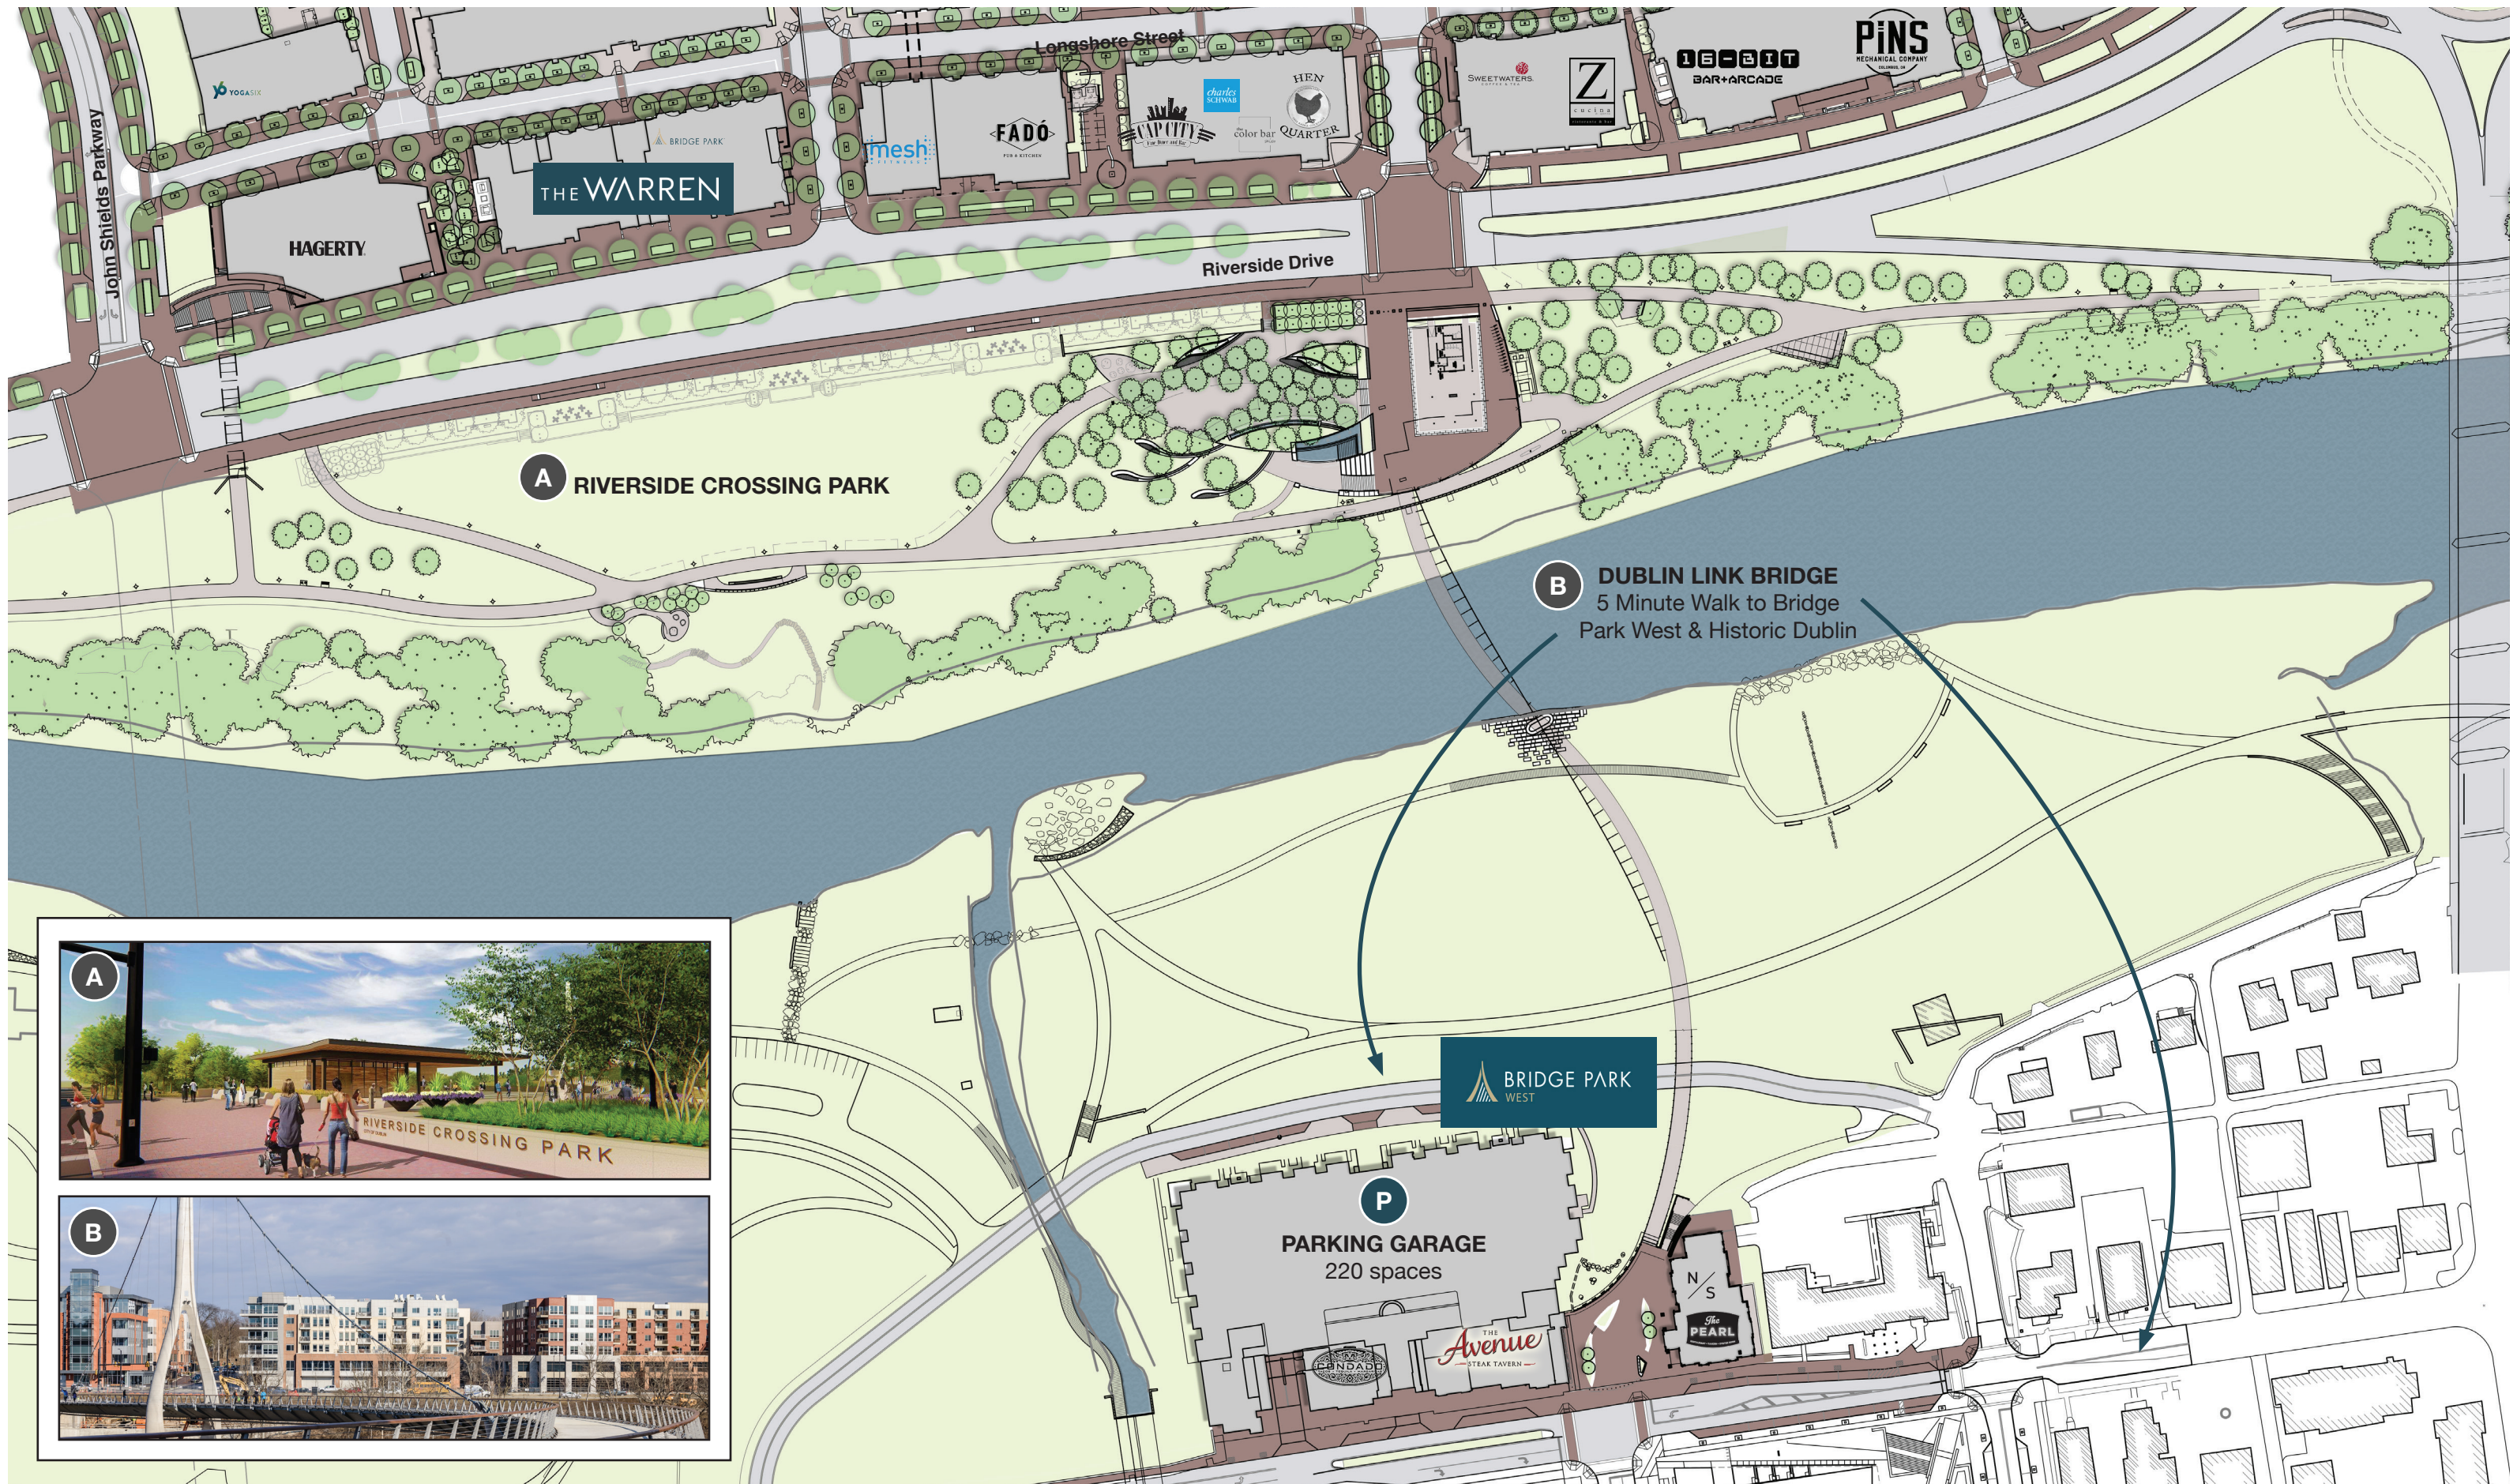

BRIDGE PARK EAST SITE PLAN

Bridge Park | Dublin, Ohio

A RIVERSIDE CROSSING PARK

B DUBLIN LINK BRIDGE
5 Minute Walk to Bridge Park West & Historic Dublin

BRIDGE PARK WEST

P PARKING GARAGE
220 spaces

THE AVENUE
STEAK TAVERN

THE PEARL