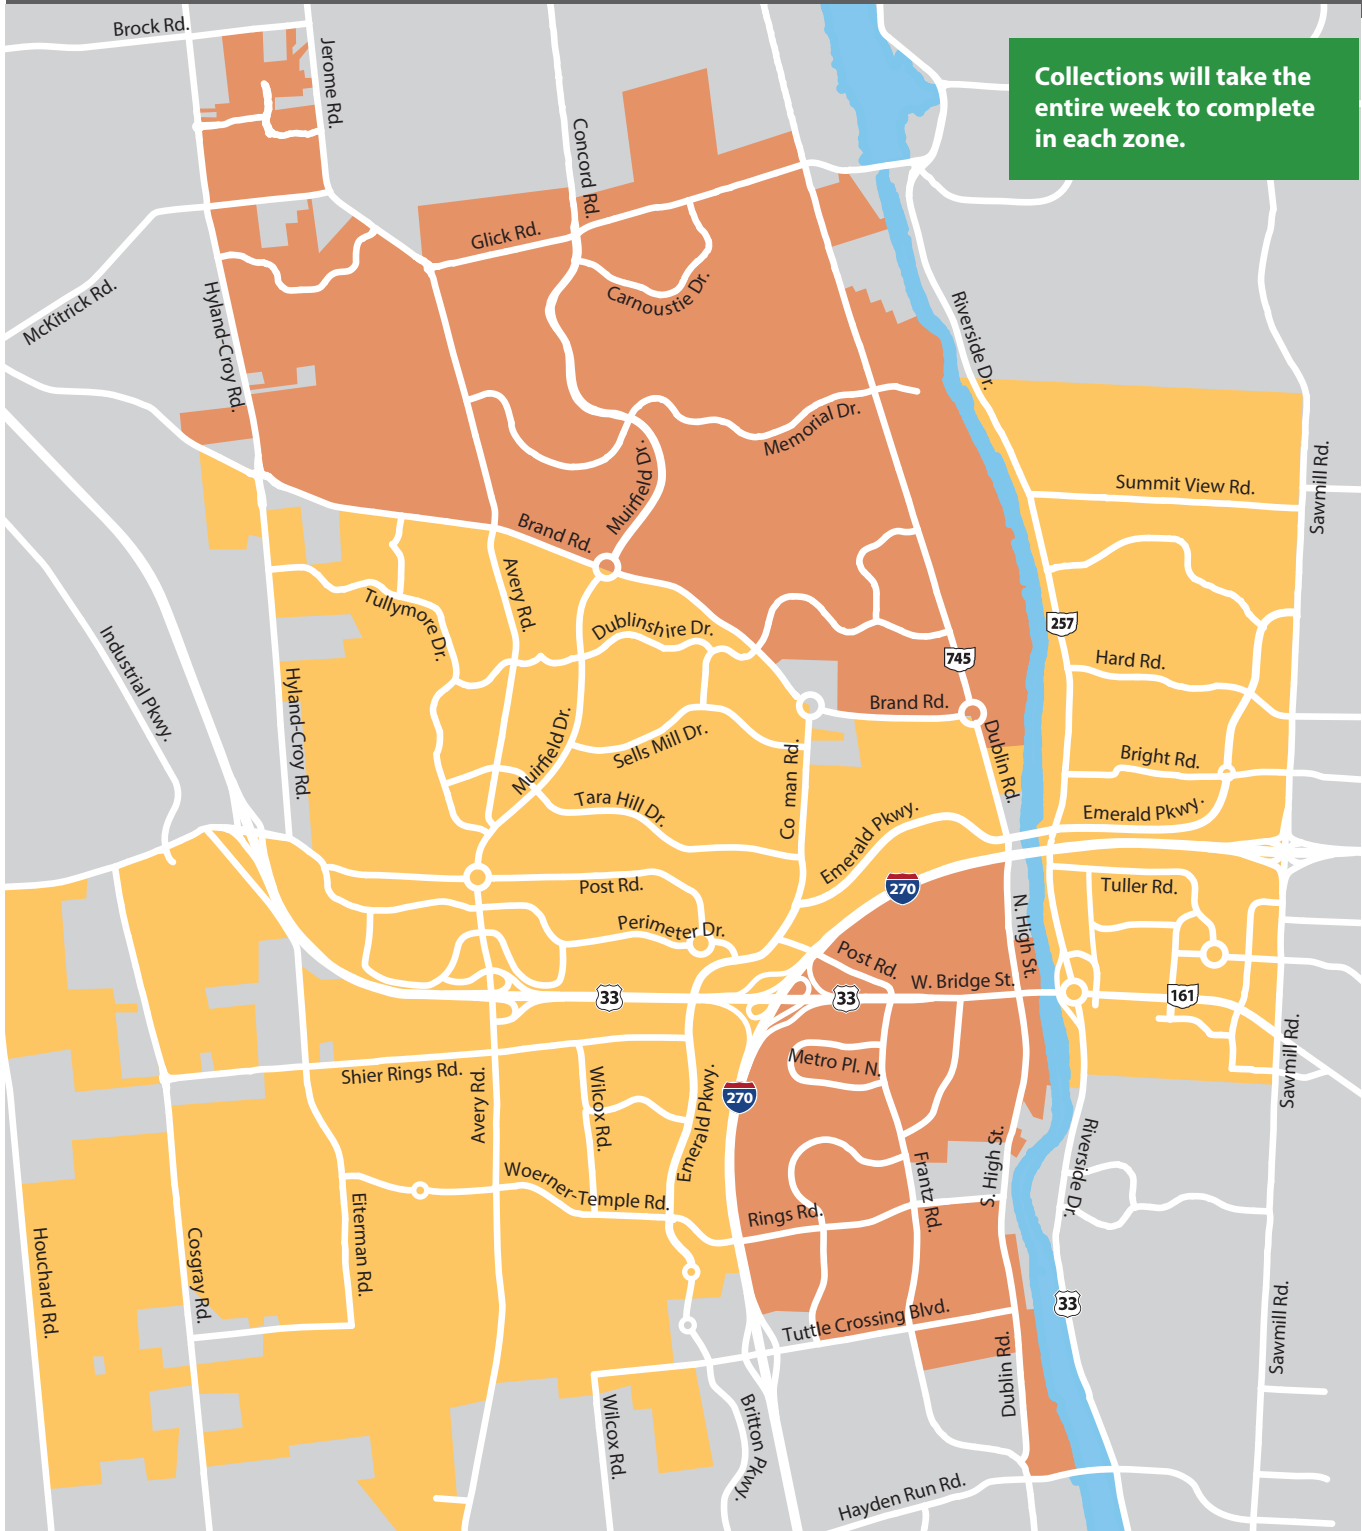

CITY OF DUBLIN 2021 LEAF COLLECTION SCHEDULE

Collections will take the entire week to complete in each zone.

Collection Area 1
 Week 2 Oct. 18 – 22
 Week 4 Nov. 1 – 5
 Week 6 Nov. 15 – 19
 Week 8 Nov. 29 – Dec. 3
 Week 10 Dec. 13 – 17

Collection Area 2
 Week 1 Oct. 11 – 15
 Week 3 Oct. 25 – 29
 Week 5 Nov. 8 – 12
 Week 7 Nov. 22 – 26
 Week 9 Dec. 6 – 10

Stop Raking Dec. 12