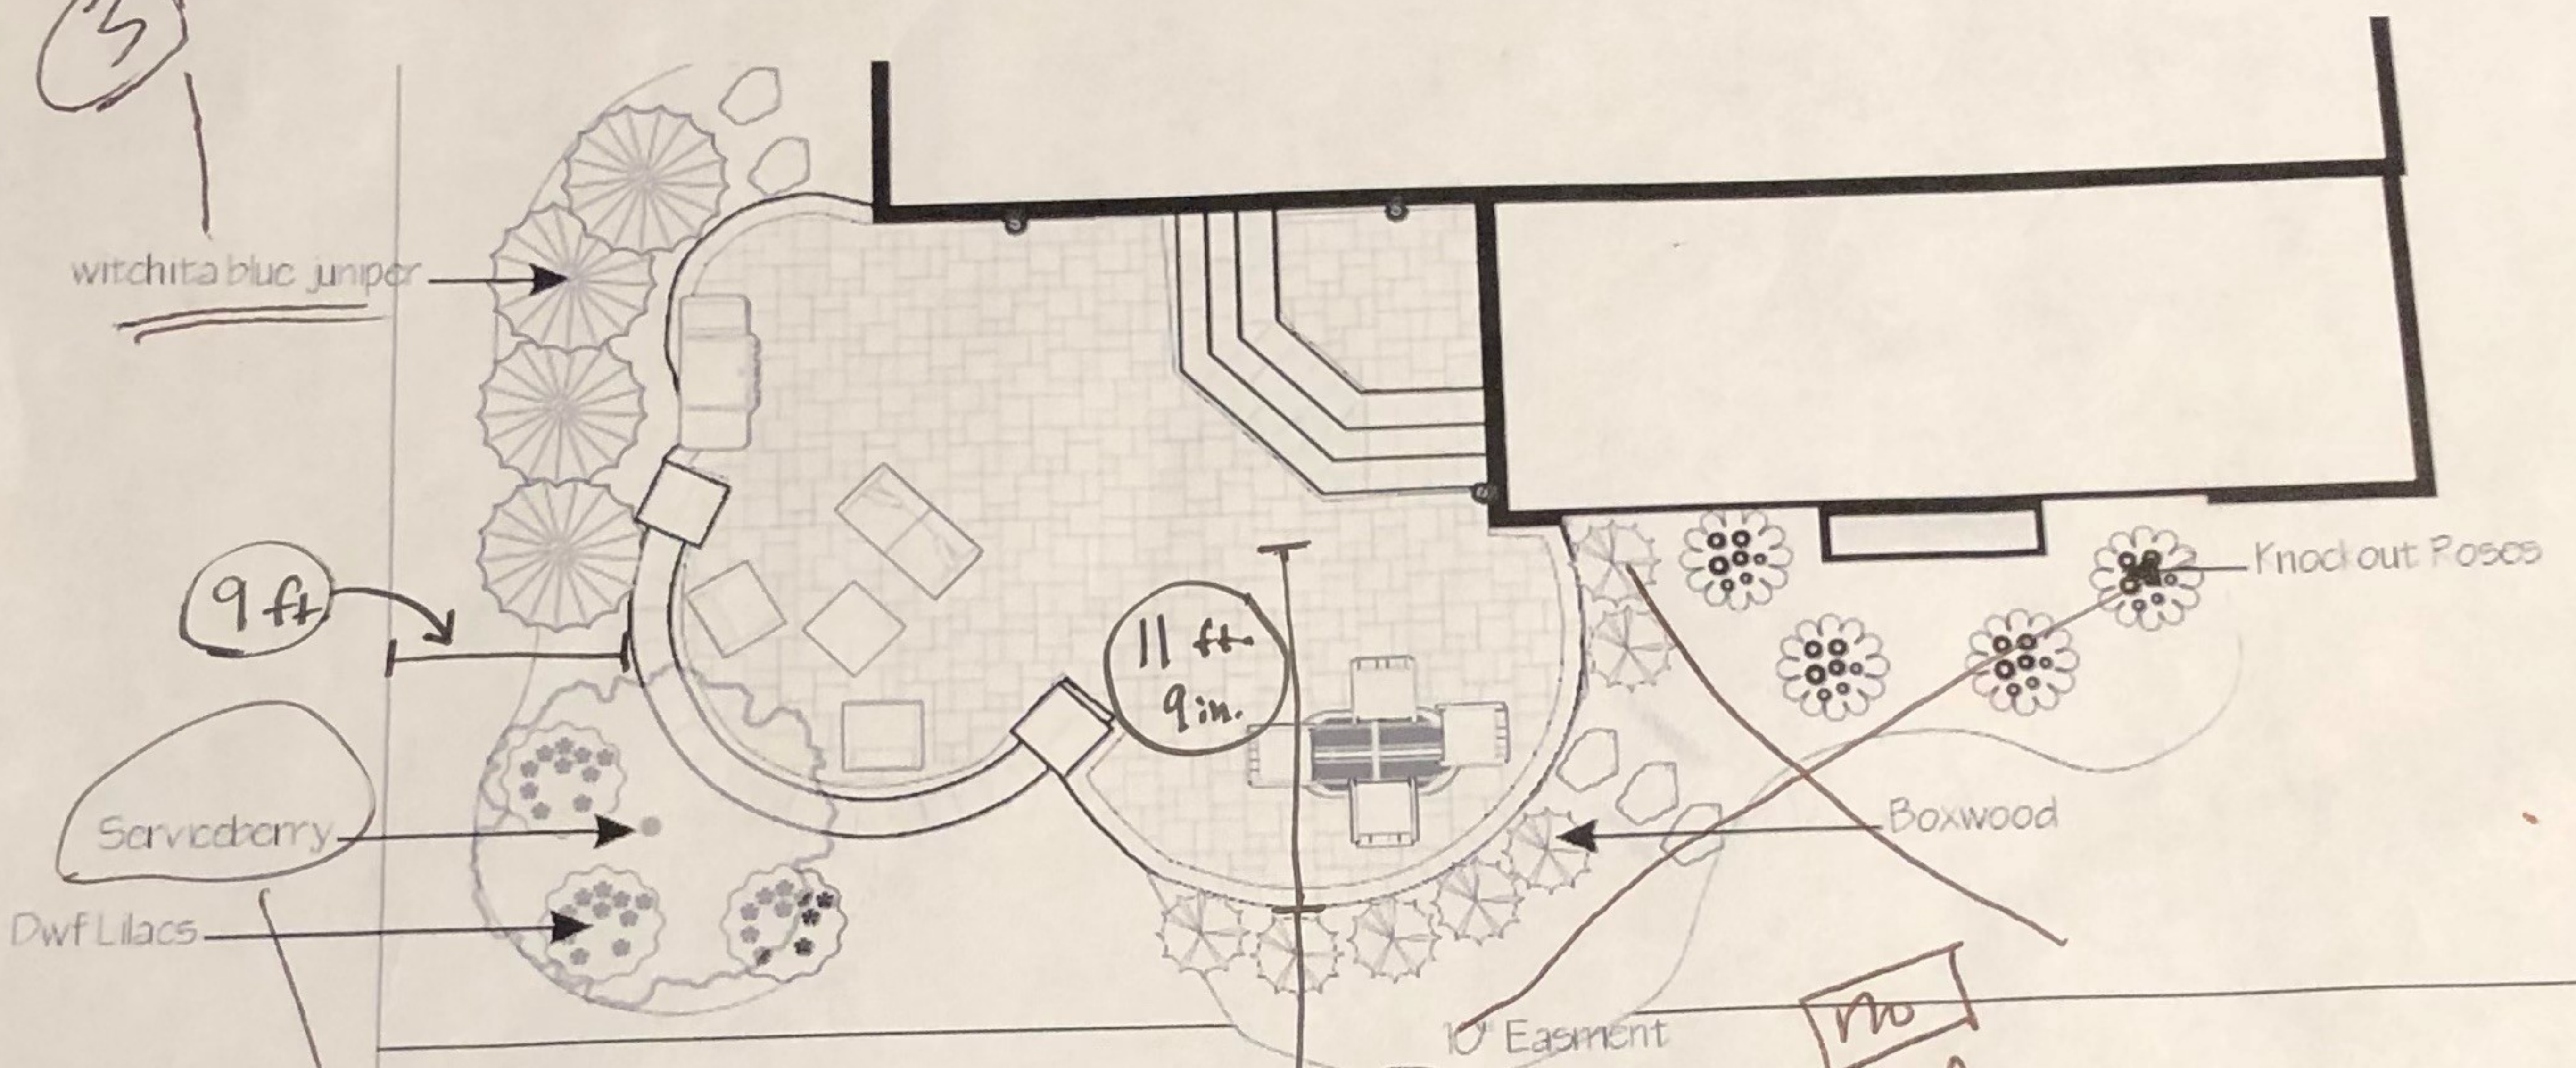

3 instead of 4?

what about Japanese maple  
Fireglow or  
 tree out front  
 instead of serviceberry

16ft. 3in.

PROPERTY LINE