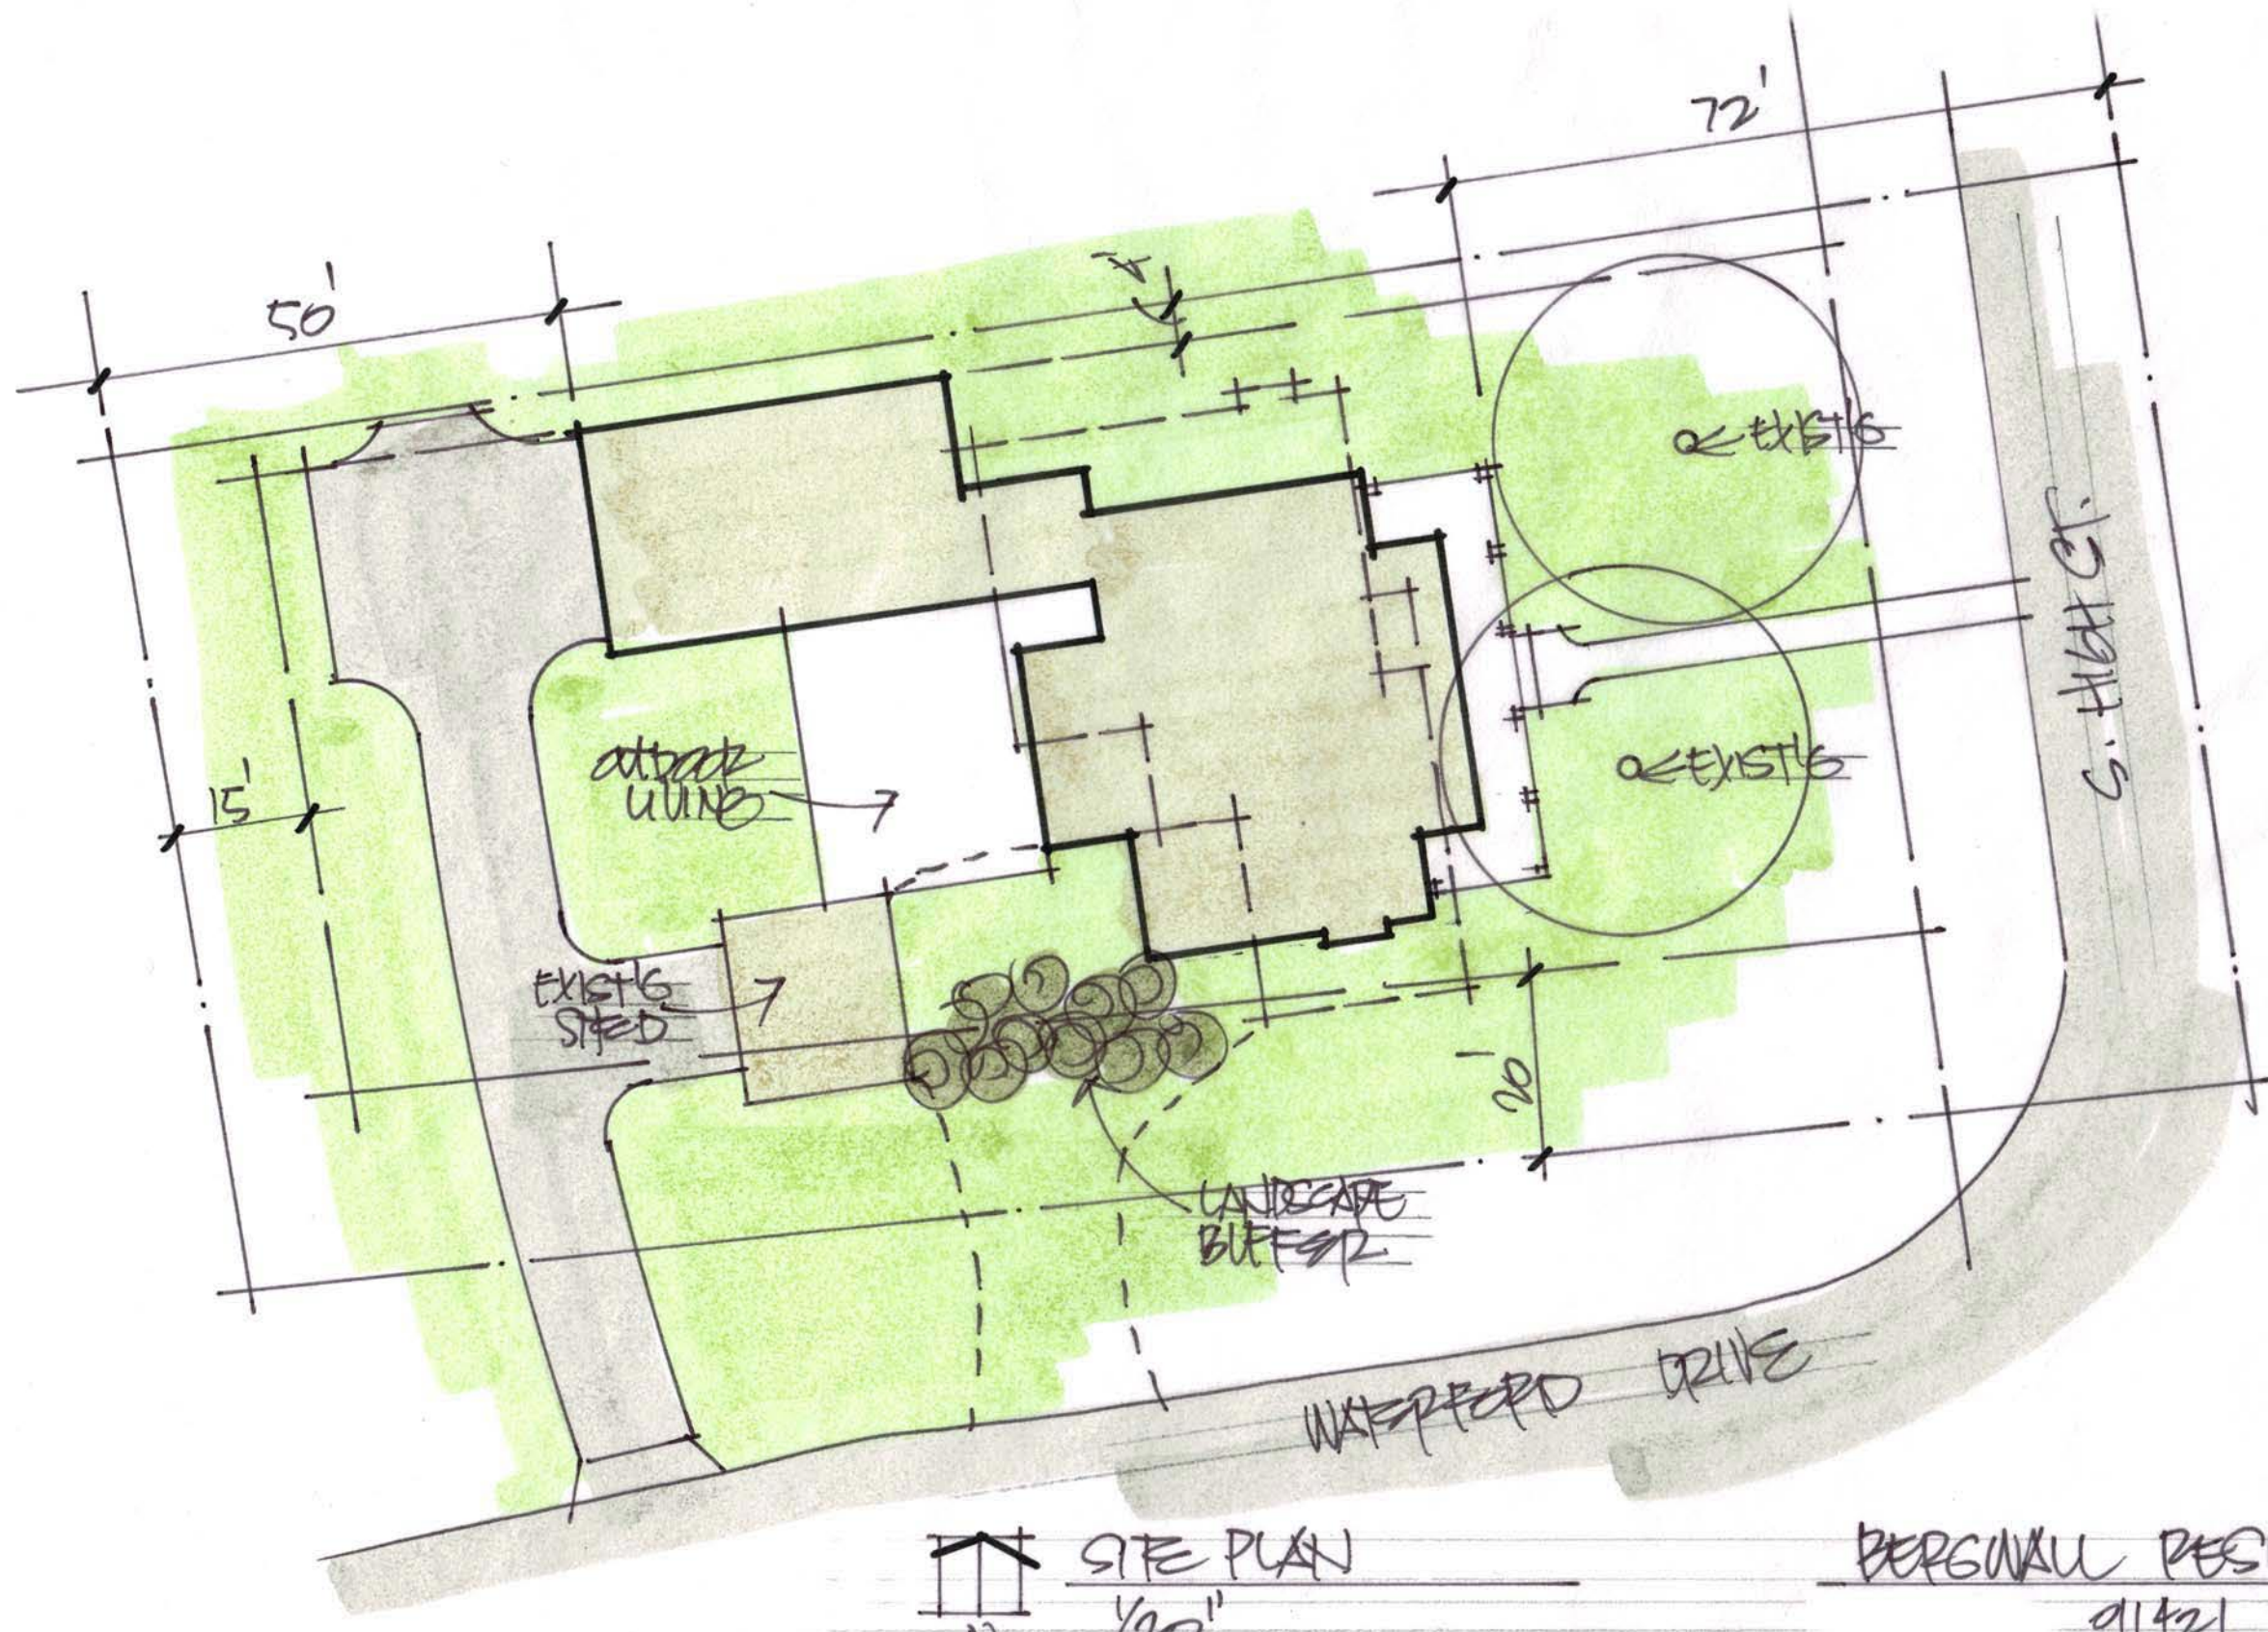

RICHARD TAYLOR
 ARCHITECTS
 DUBLIN, OHIO | WWW.RTASTUDIO.COM | 614-766-7257

FIRST FLOOR PLAN
 1/8"

BERGMAN RESIDENCE
 011421

S. HIGH ST. ELEVATION

1/8"

BERGALL RESIDENCE

01021

RICHARD TAYLOR

ARCHITECTS

DUBLIN, OHIO | WWW.RTASTUDIO.COM | 614-766-7257

SECOND FLOOR PLAN
1/8"

PERSONAL RESIDENCE
21401

BERGINALL RESIDENCE
 011421

RICHARD TAYLOR
 ARCHITECTS
 DUBLIN, OHIO | WWW.RTASTUDIO.COM | 614-766-7257

WATERFORD DRIVE ELEVATION
1/8"

BERG WALL RESIDENCE
2/10/21

RICHARD TAYLOR
ARCHITECTS
DUBLIN, OHIO | WWW.RTASTUDIO.COM | 614-766-7257

WEST ELEVATION
1/8"

BERGSMAN RESIDENCE
011421

RICHARD TAYLOR
ARCHITECTS
DUBLIN, OHIO | WWW.RTASTUDIO.COM | 614-766-7257