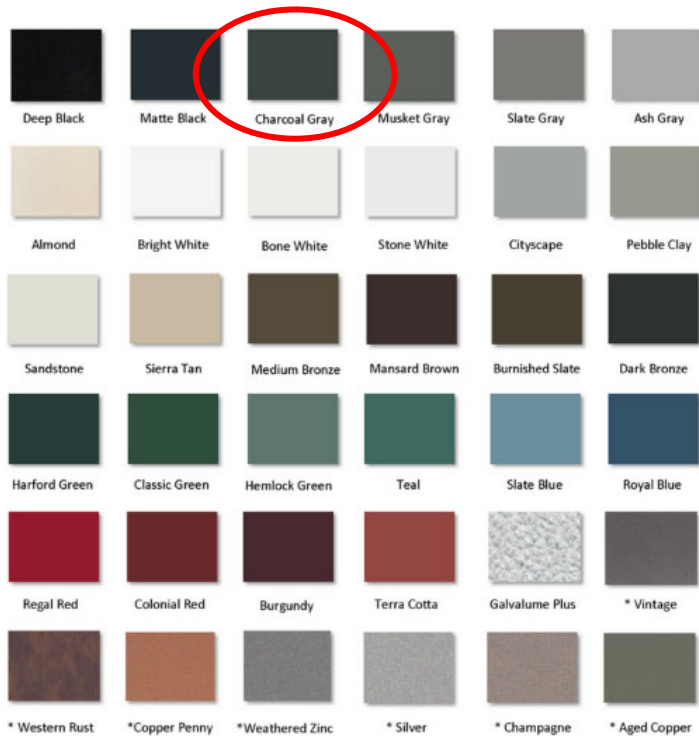

CertainTeed Landmark Designer Shingles – Georgetown Grey

CMG Coated Metals Group – Charcoal Gray

COATED METALS GROUP

ULTRA-CLAD™ with COOL technology.

Cool coating with premium heat-reflective technology from Dura Coat.

KYNAR 500 or HYLAR 5000 Pre-Finished Steel & Aluminum Flat Sheets & Coil.

James Hardie Straight Edge Panel – Painted Benjamin Moore China White OC-141

SIDING COLORS

Arctic White

China White OC-141

BORAL Exterior Trim – Painted Benjamin Moore China White OC-141