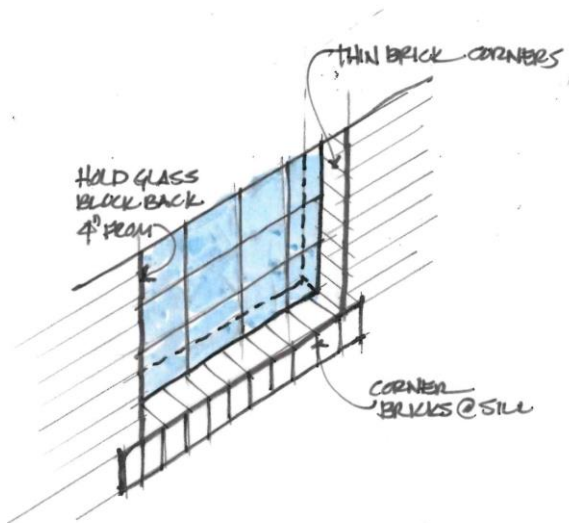

Siding

LP Smartside siding
Horizontal Lap - Cedar textured
Benjamin Moore OC-57 White Heron

Exterior Trim & Soffits

LP Smartside trim

Smooth Finish

Benjamin Moore OC-57 White Heron

Brick

Acme Brick

ThinBRiK watertable

Napa Valley-Bark texture

(Brick to match existing brick chimney)

Basement Window Detail

Roofing

Certainteed Landmark Pro
Moire Black

DESIGN SERVICES: Custom Homes Remodeling Interiors Neighborhoods Pre-Designed House Plans