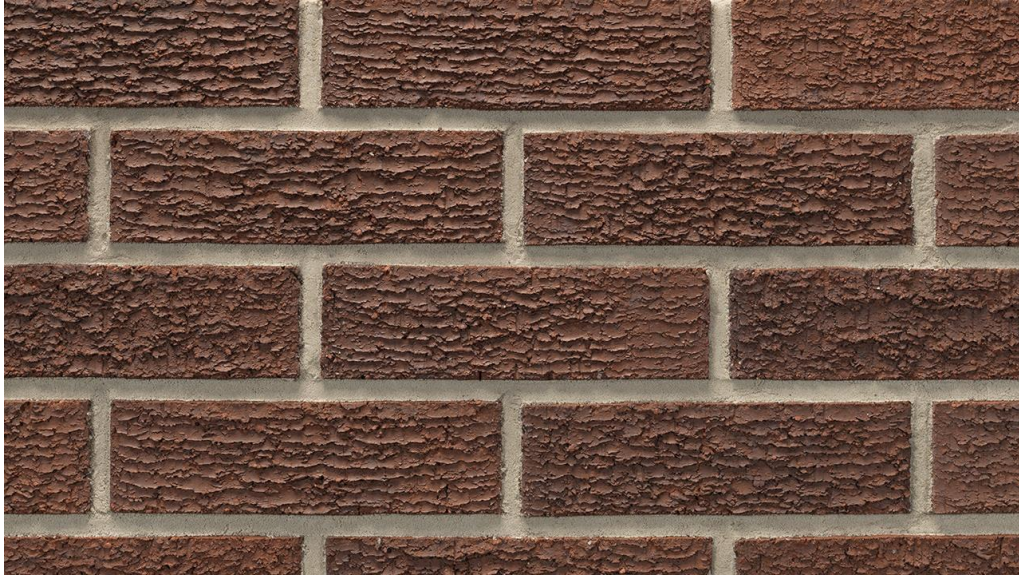

Brick

Acme Brick

ThinBRiK watertable

Napa Valley-Bark texture

(Brick to match existing brick chimney)