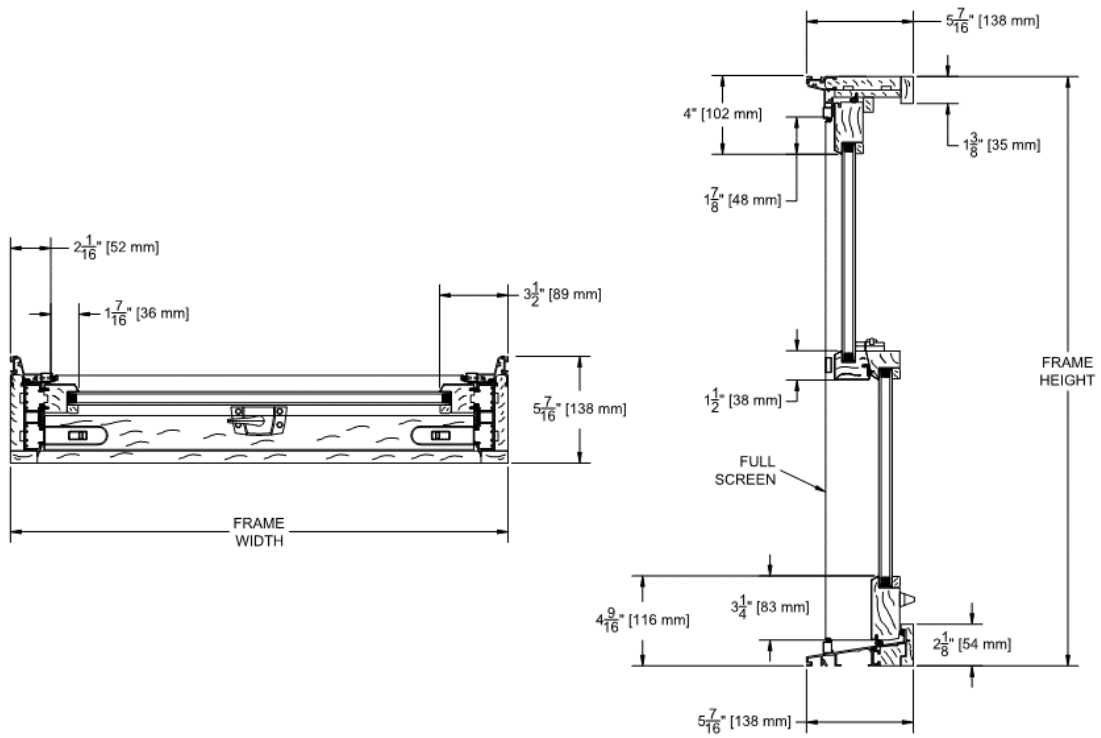

DESIGN SERVICES: Custom Homes Remodeling Interiors Neighborhoods Pre-Designed House Plans