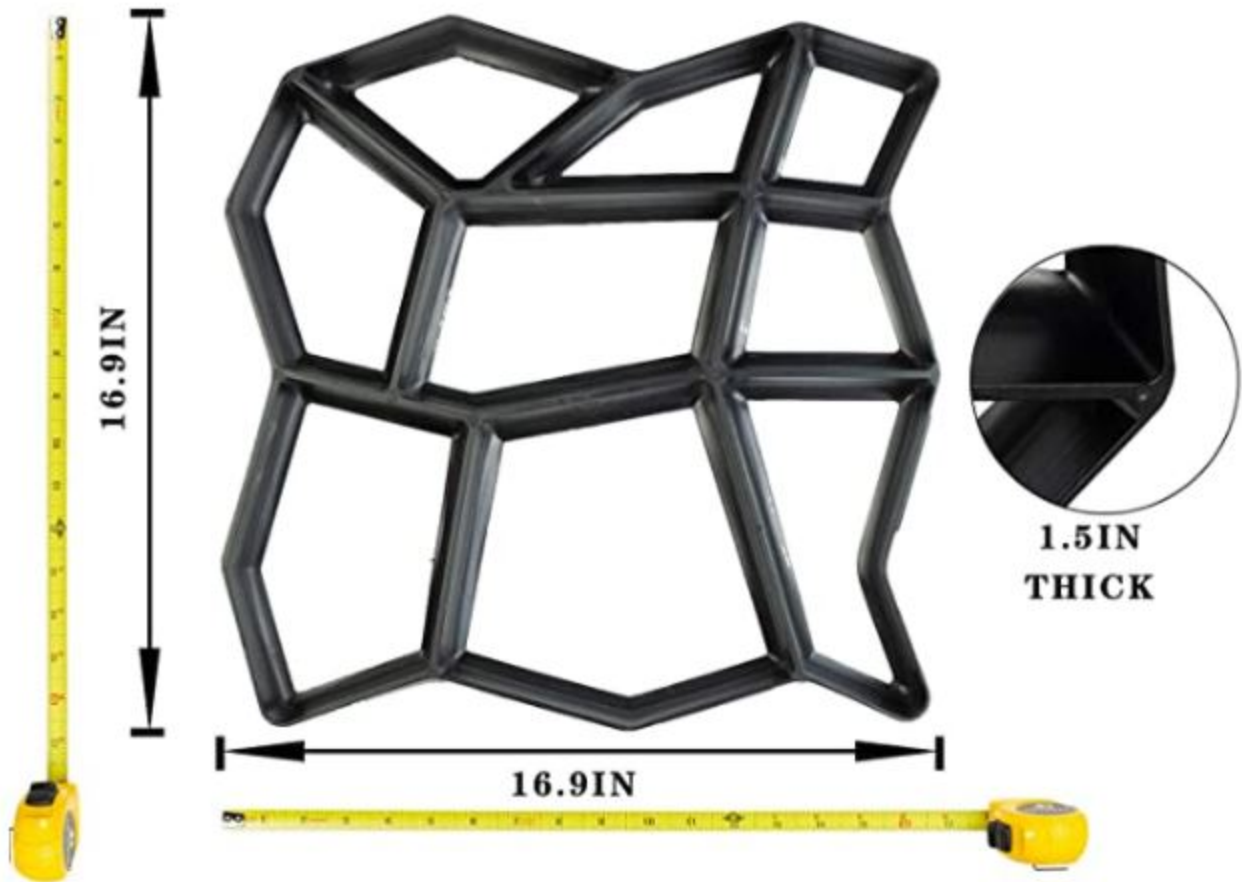

16.9IN

16.9IN

1.5IN
THICK