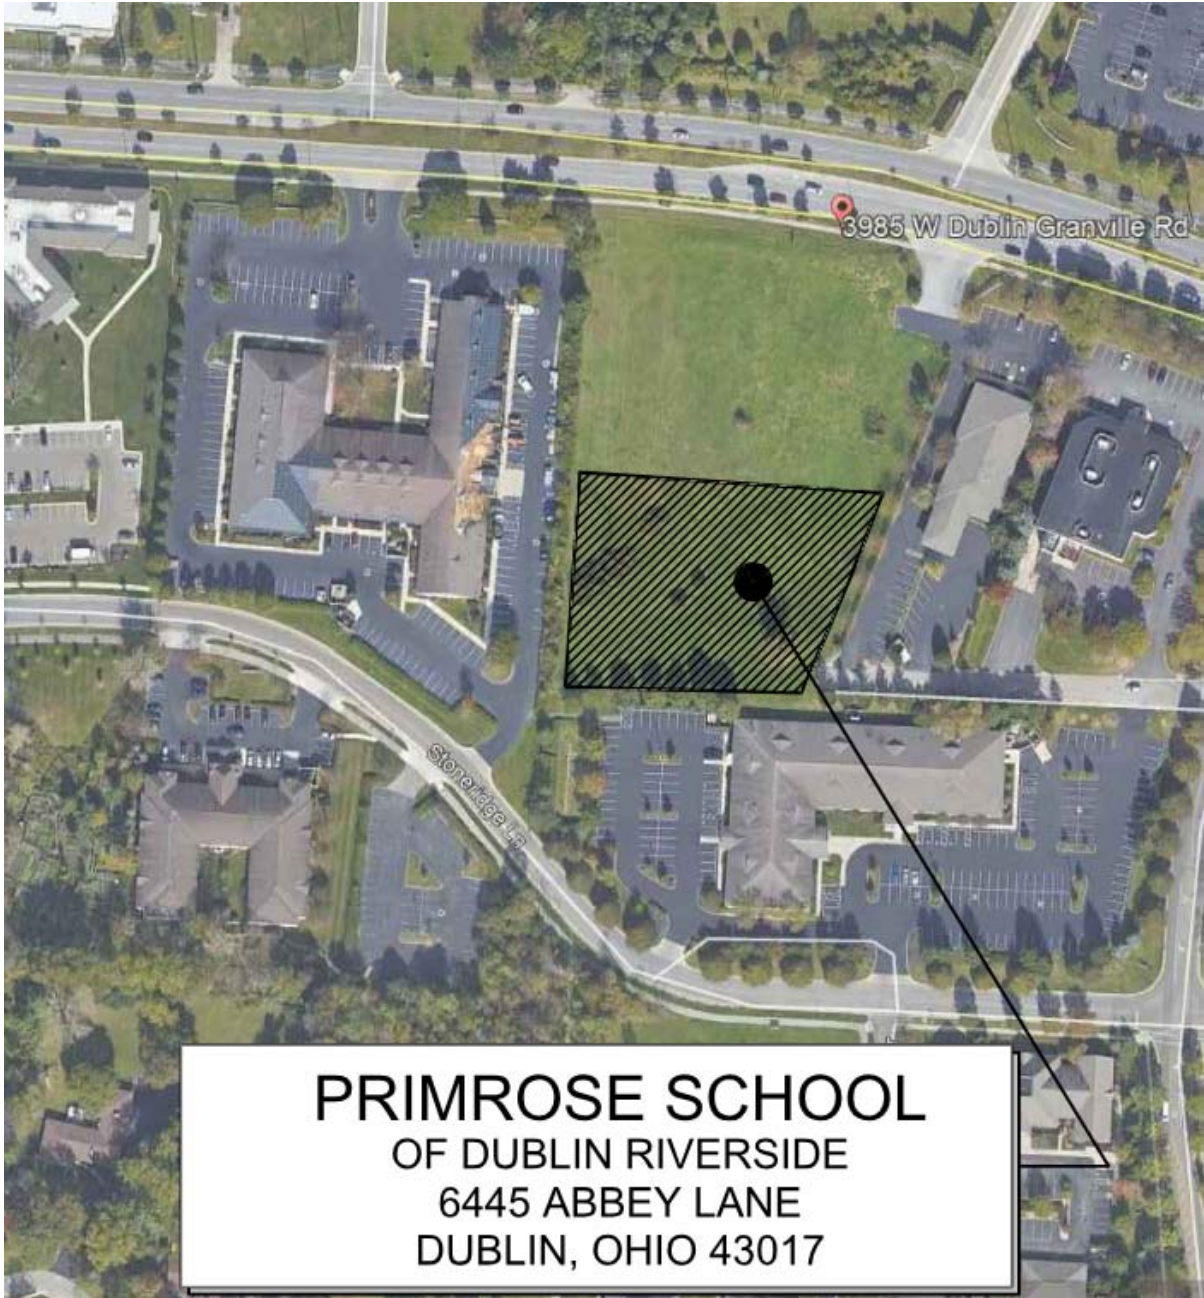

June 21, 2022

Alena Miller
2440 Dayton-Xenia Rd Ste B,
Beavercreek, Ohio 45434

Re: Final Address
Community: City of Dublin, Franklin County, Ohio 43017
Project: Primrose School

Dear Alena Miller,

The City of Dublin has assigned **6445 Abbey Lane** as final address to Lot 1A, with Parcel Number 273-013212-00, as it is describe in the Franklin County PLAT with Instrument Number: 202112220231081. The site is located on West Dublin-Granville Road, and it has a new Street, Abbey Lane. If you would have any questions please contact our office at 614-410-4600.

See attachment.

Sincerely,

Carlos Gonzalez
Engineering Technician I

Attachments

Cc: Email Distribution List
Caitlynn Seymour, Police

PRIMROSE SCHOOL
OF DUBLIN RIVERSIDE
6445 ABBEY LANE
DUBLIN, OHIO 43017