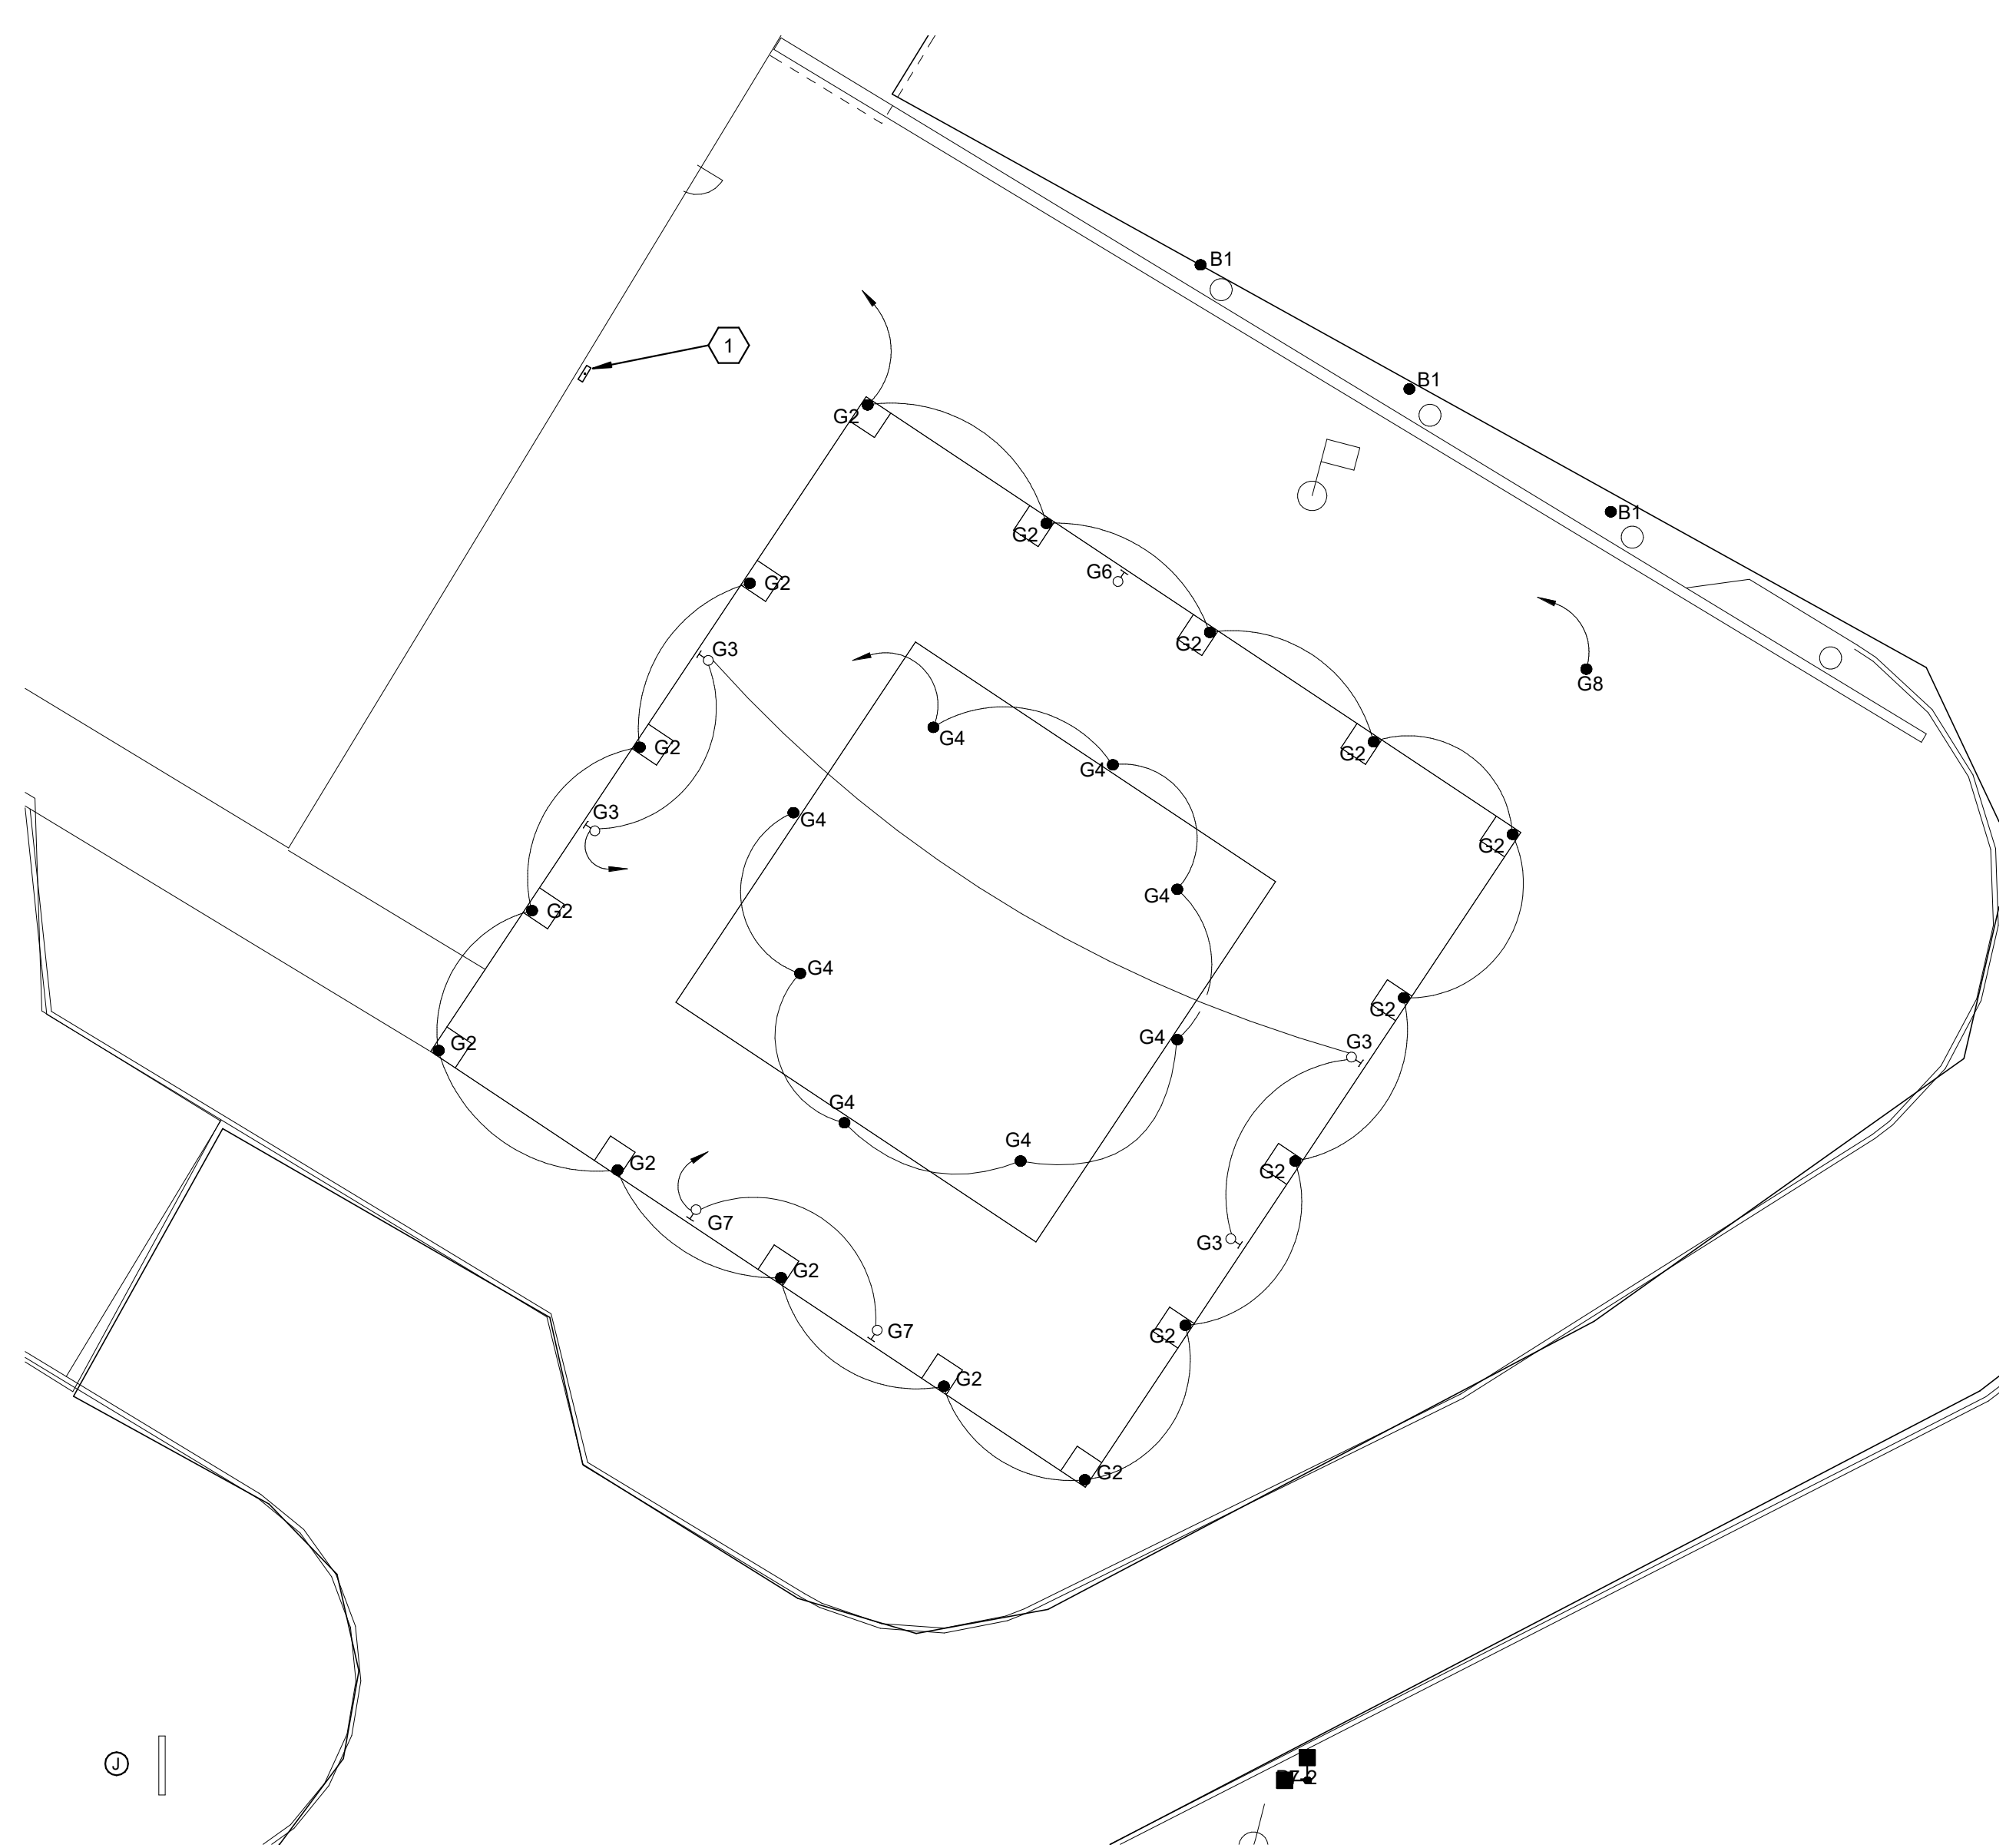

NOT FOR CONSTRUCTION

Table with 3 columns: NO, DESCRIPTION, DATE.

HGA NO: 1927-004-00

SITE DETAIL

DATE: SEPTEMBER 23, 2022 FINAL DEVELOPMENT PLAN

E109

COPYRIGHT HAMMEL, GREEN AND ABRAHAMSON, INC.

1 FLOOR PLAN
SITE PLAN AREA B - Callout 1
SCALE: 1" = 160'
0' 1' 2' 4' 8'