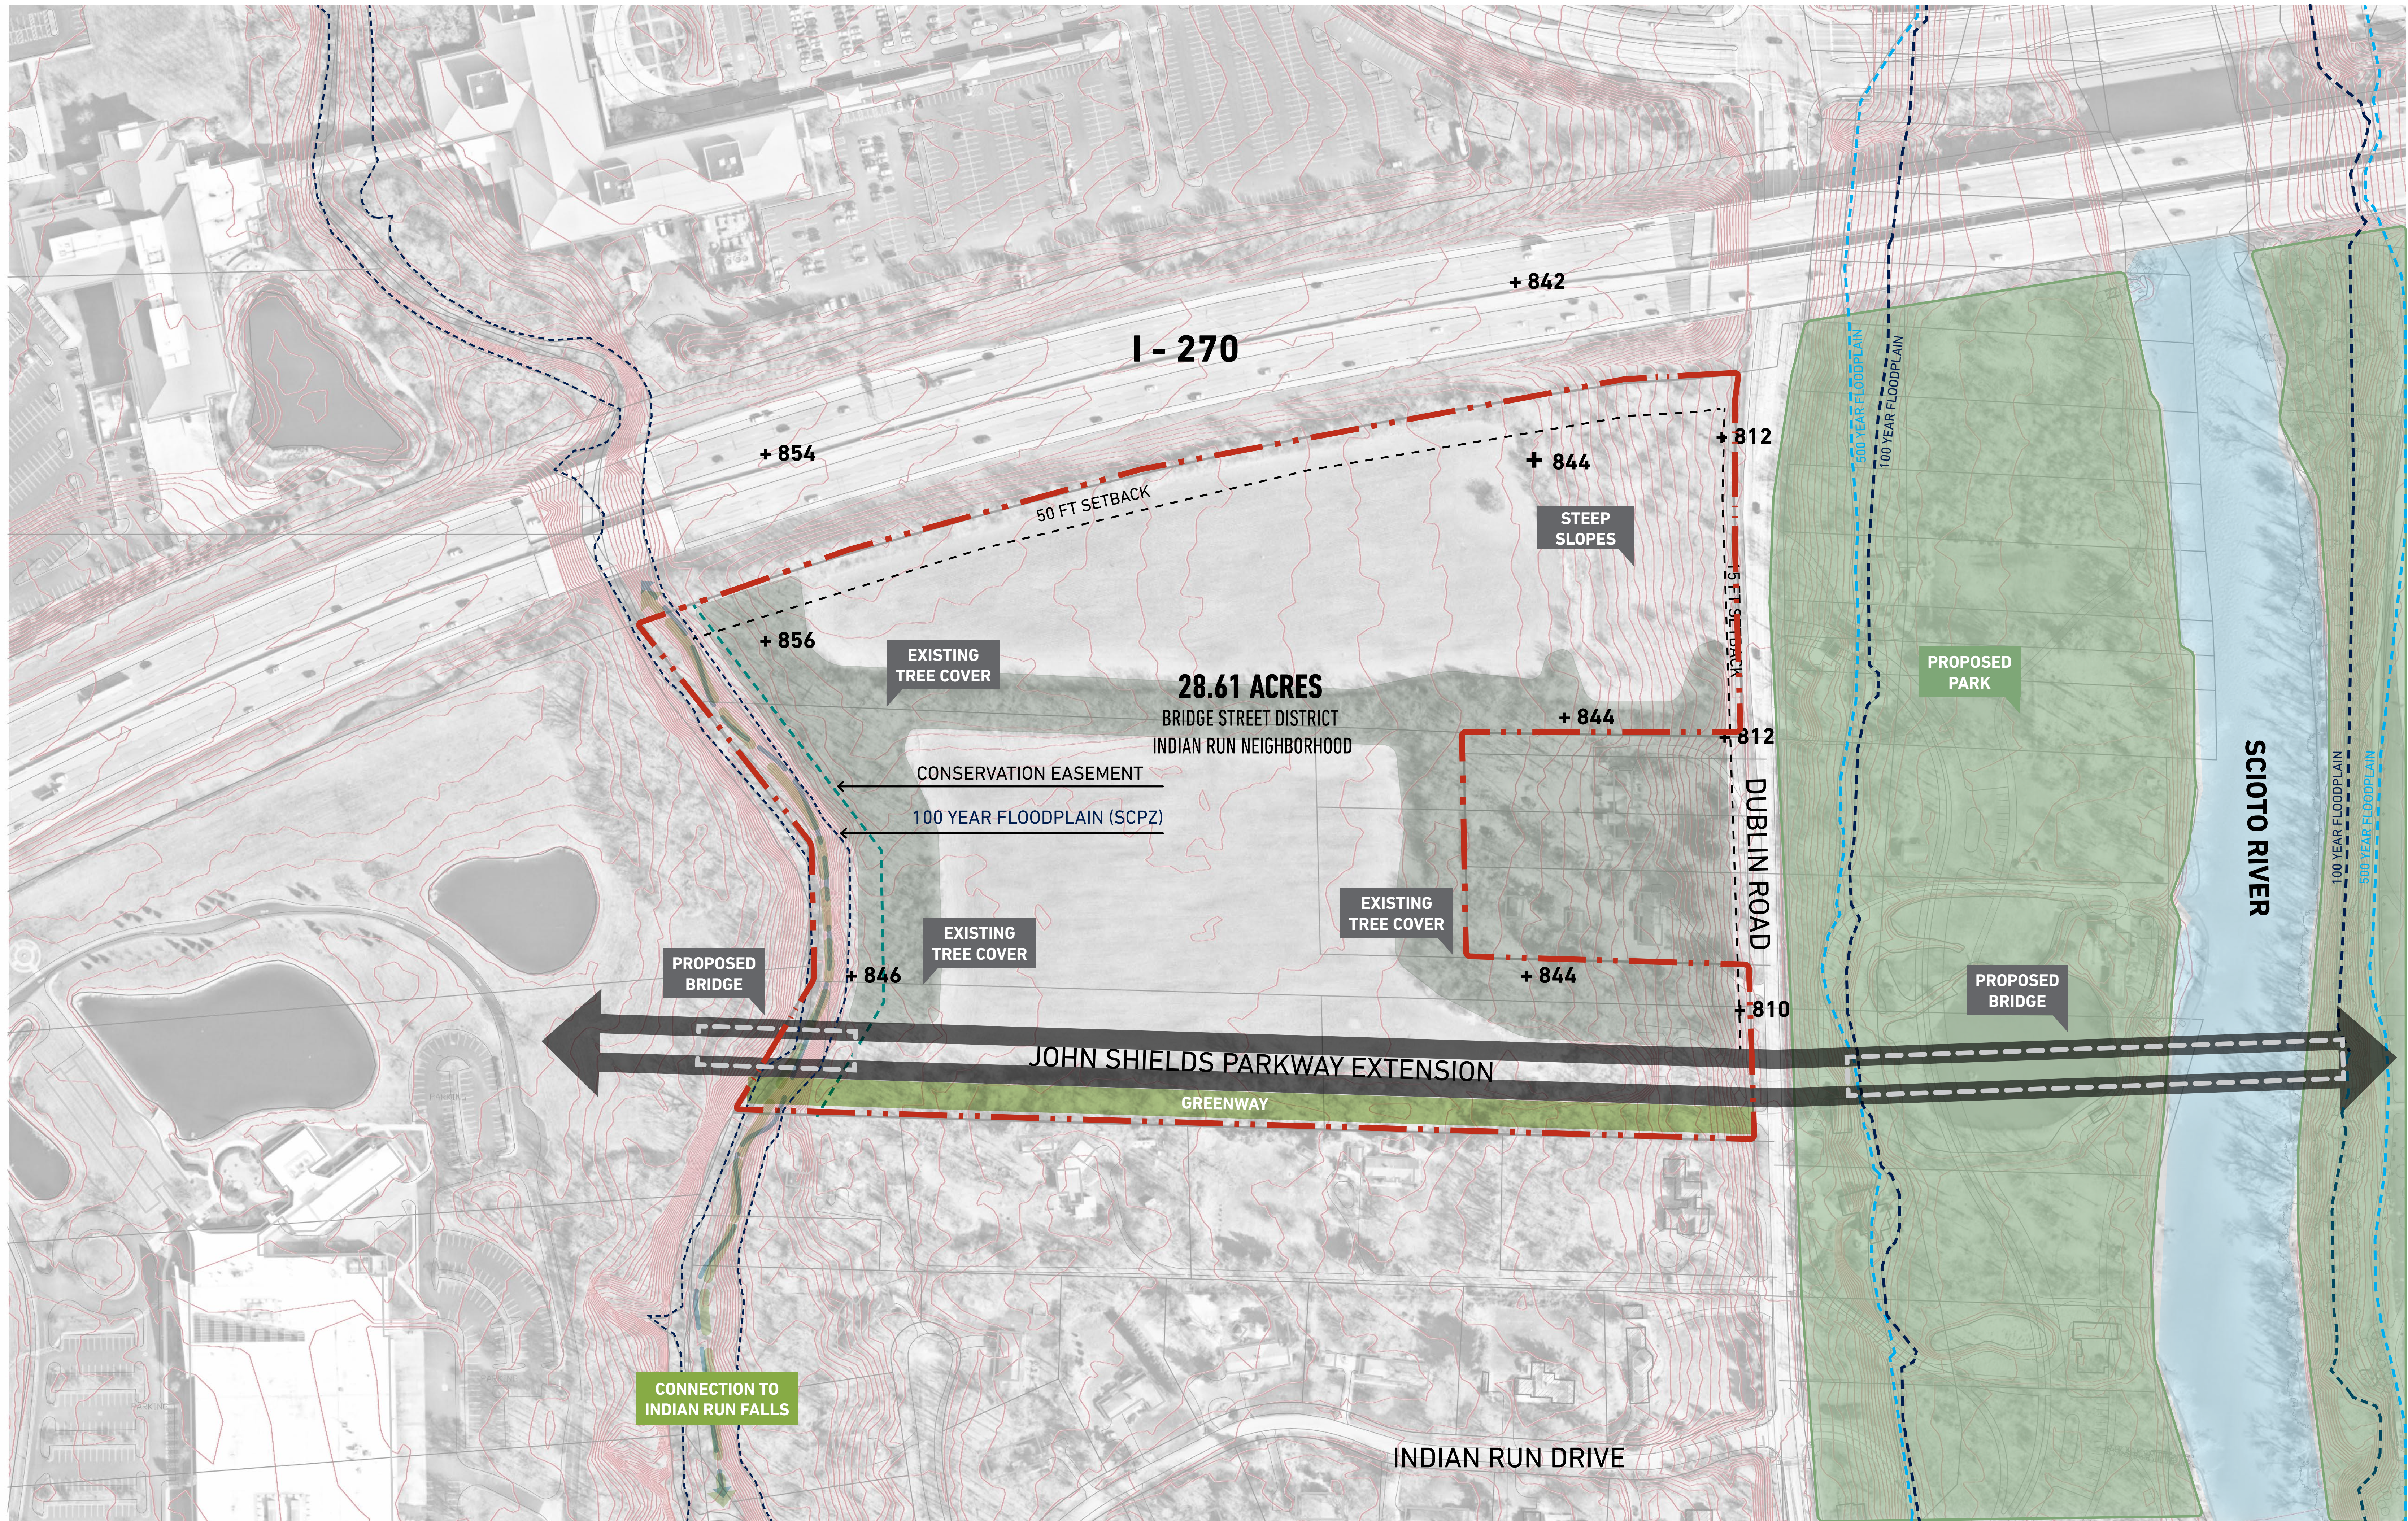

DUBLIN OHIO

BRIDGE STREET DISTRICT CARDINAL SOUTH

7 SEPTEMBER 2022

WALKABLE

BRIDGE STREET

NEIGHBORHOOD

INDIAN RUN FALLS

CELEBRATE THE NATURAL ENVIRONMENT

COMMUNITY

ACTIVE LIFESTYLE

CARDINAL HEALTH
+/- 31.5 ac

CARDINAL HEALTH
+/- 30.0 ac

CITY OF DUBLIN
+/- 4.7 ac

CARDINAL HEALTH
+/- 28.6 ac

RESIDENTIAL

RESIDENTIAL

OCLC- ONLINE COMPUTER
LIBRARY CENTER, LLC
+/- 44.5 ac

RESIDENTIAL

CITY OF DUBLIN
+/- 4.5 ac

PLACE

INDIAN RUN FALLS

NORTH HIGH STREET

RIVERSIDE PARK

LANDSCAPED GREENWAYS & WALKWAYS

VIAS & ALLEYS

POCKET PARK & FLEXIBLE OPEN SPACE

SITE DATA

RESIDENTIAL	
FOR RENT	+/- 715 UNITS
FOR SALE	+/- 100 UNITS
OFFICE	+/- 200,000 SF
GREEN SPACE REQUIRED	
RESIDENTIAL	+/- 3.74 AC
OFFICE	+/- 0.09 AC
TOTAL REQUIRED	+/- 3.8 AC
TOTAL PROVIDED	+/- 4.5 AC
PARKING WILL MEET REQUIREMENTS	