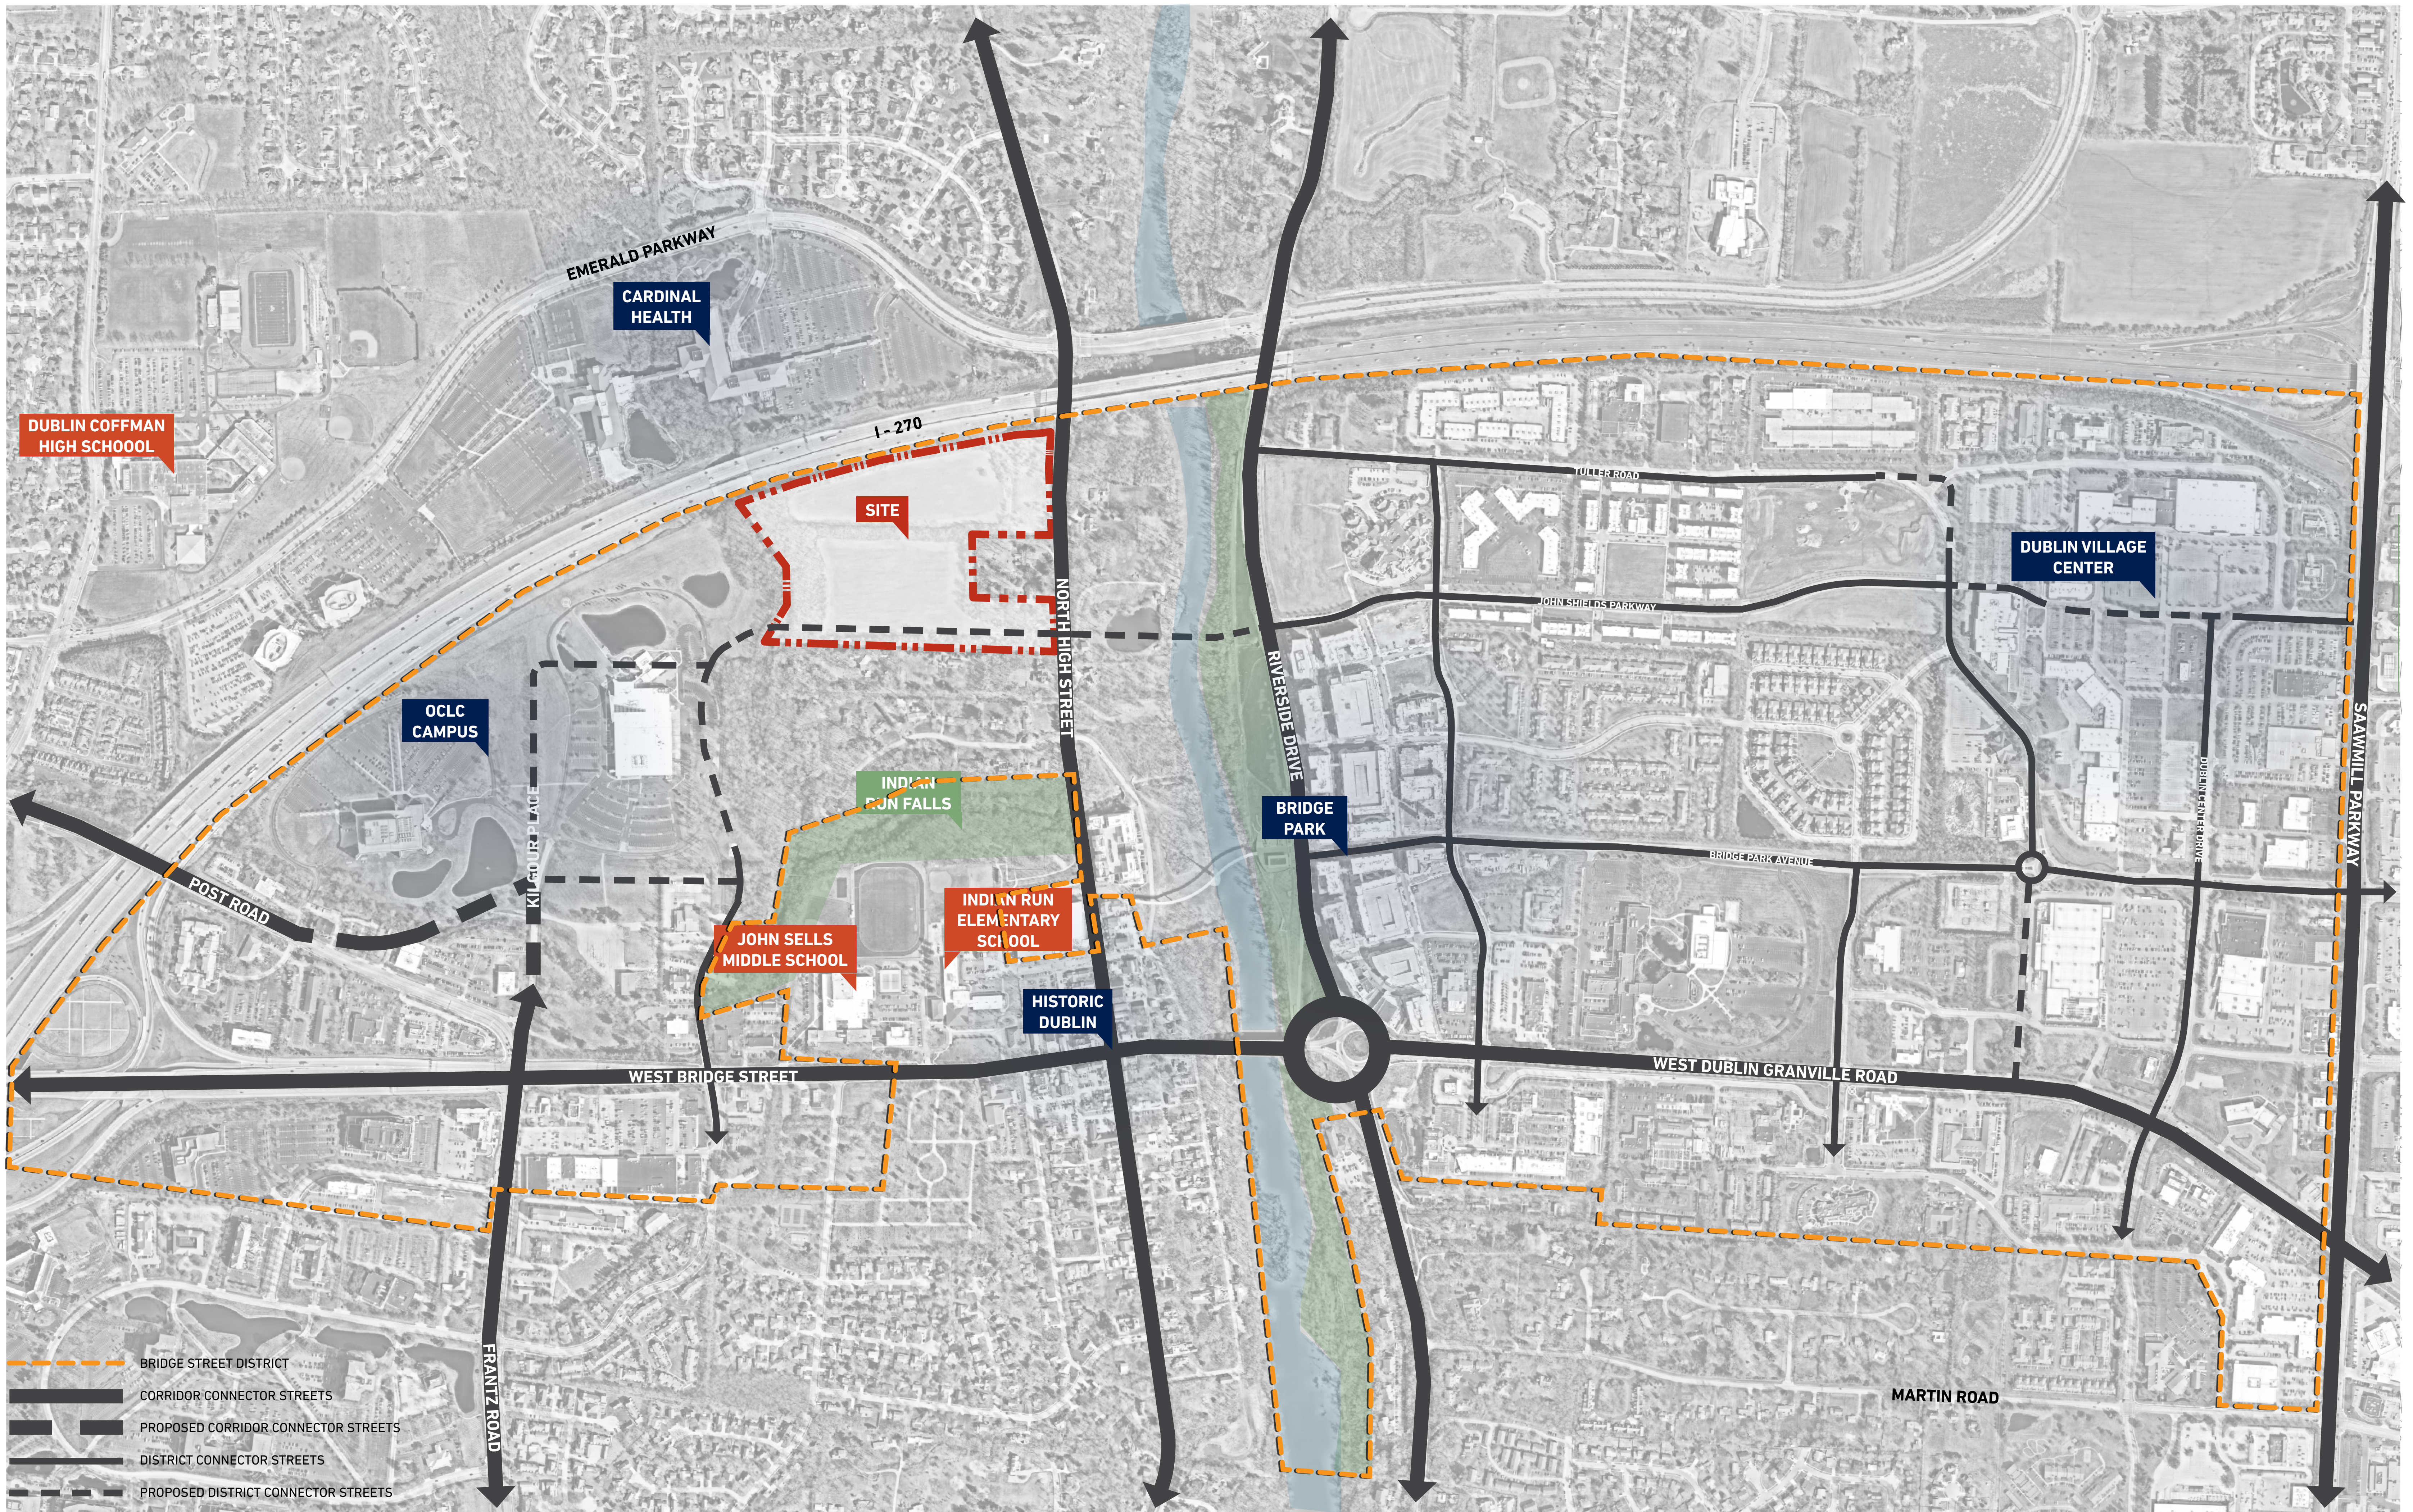

DUBLIN OHIO

BRIDGE STREET DISTRICT CARDINAL SOUTH

7 SEPTEMBER 2022

WALKABLE

BRIDGE STREET

NEIGHBORHOOD

INDIAN RUN FALLS

CELEBRATE THE NATURAL ENVIRONMENT

COMMUNITY

ACTIVE LIFESTYLE

CARDINAL HEALTH
+/- 31.5 ac

CARDINAL HEALTH
+/- 30.0 ac

CITY OF DUBLIN
+/- 4.7 ac

CARDINAL HEALTH
+/- 28.6 ac

RESIDENTIAL

RESIDENTIAL

OCLC- ONLINE COMPUTER
LIBRARY CENTER, LLC
+/- 44.5 ac

RESIDENTIAL

CITY OF DUBLIN
+/- 4.5 ac

PLACE

INDIAN RUN FALLS

NORTH HIGH STREET

RIVERSIDE PARK

LANDSCAPED GREENWAYS & WALKWAYS

VIAS & ALLEYS

POCKET PARK & FLEXIBLE OPEN SPACE

SITE DATA

RESIDENTIAL	
FOR RENT	+/- 715 UNITS
FOR SALE	+/- 100 UNITS
OFFICE	+/- 200,000 SF
GREEN SPACE REQUIRED	
RESIDENTIAL	+/- 3.74 AC
OFFICE	+/- 0.09 AC
TOTAL REQUIRED	+/- 3.8 AC
TOTAL PROVIDED	+/- 4.5 AC
PARKING WILL MEET REQUIREMENTS	