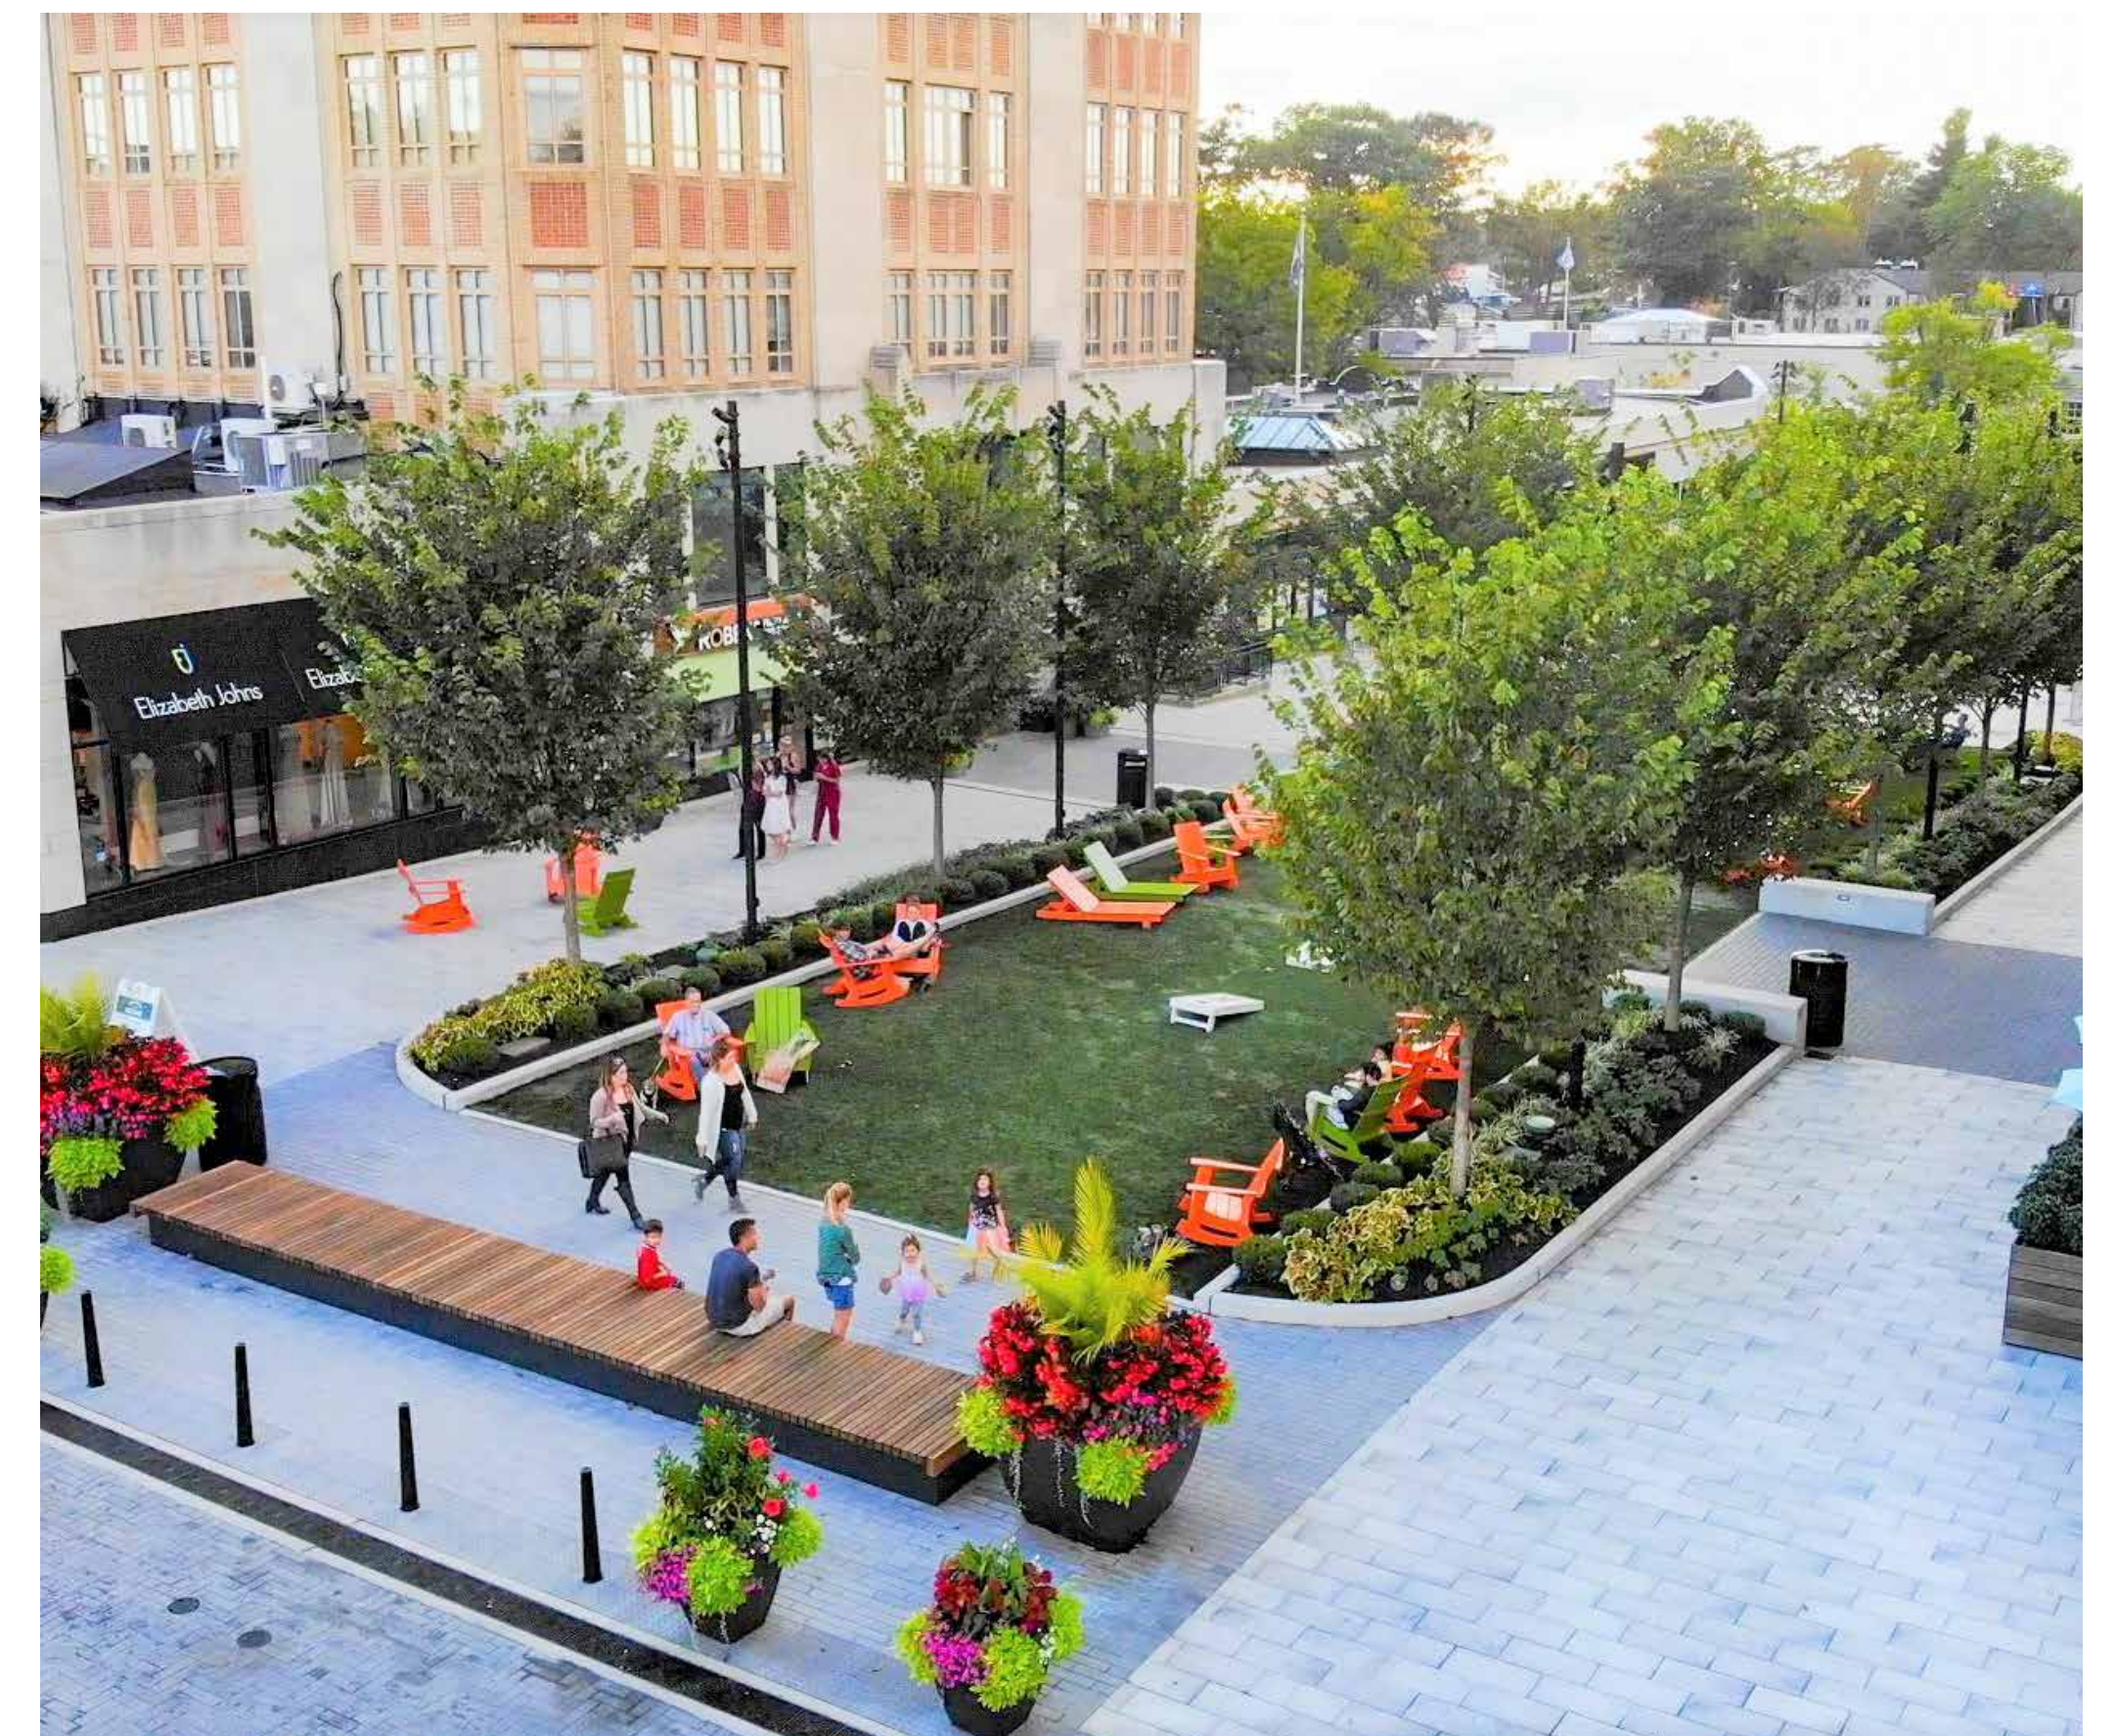

DUBLIN OHIO

BRIDGE STREET DISTRICT CARDINAL SOUTH

7 SEPTEMBER 2022

WALKABLE

BRIDGE STREET

NEIGHBORHOOD

INDIAN RUN FALLS

CELEBRATE THE NATURAL ENVIRONMENT

VIAS & ALLEYS

POCKET PARK & FLEXIBLE OPEN SPACE

SITE DATA

RESIDENTIAL	
FOR RENT	+/- 715 UNITS
FOR SALE	+/- 100 UNITS
OFFICE	+/- 200,000 SF
GREEN SPACE REQUIRED	
RESIDENTIAL	+/- 3.74 AC
OFFICE	+/- 0.09 AC
TOTAL REQUIRED	+/- 3.8 AC
TOTAL PROVIDED	+/- 4.5 AC
PARKING WILL MEET REQUIREMENTS	