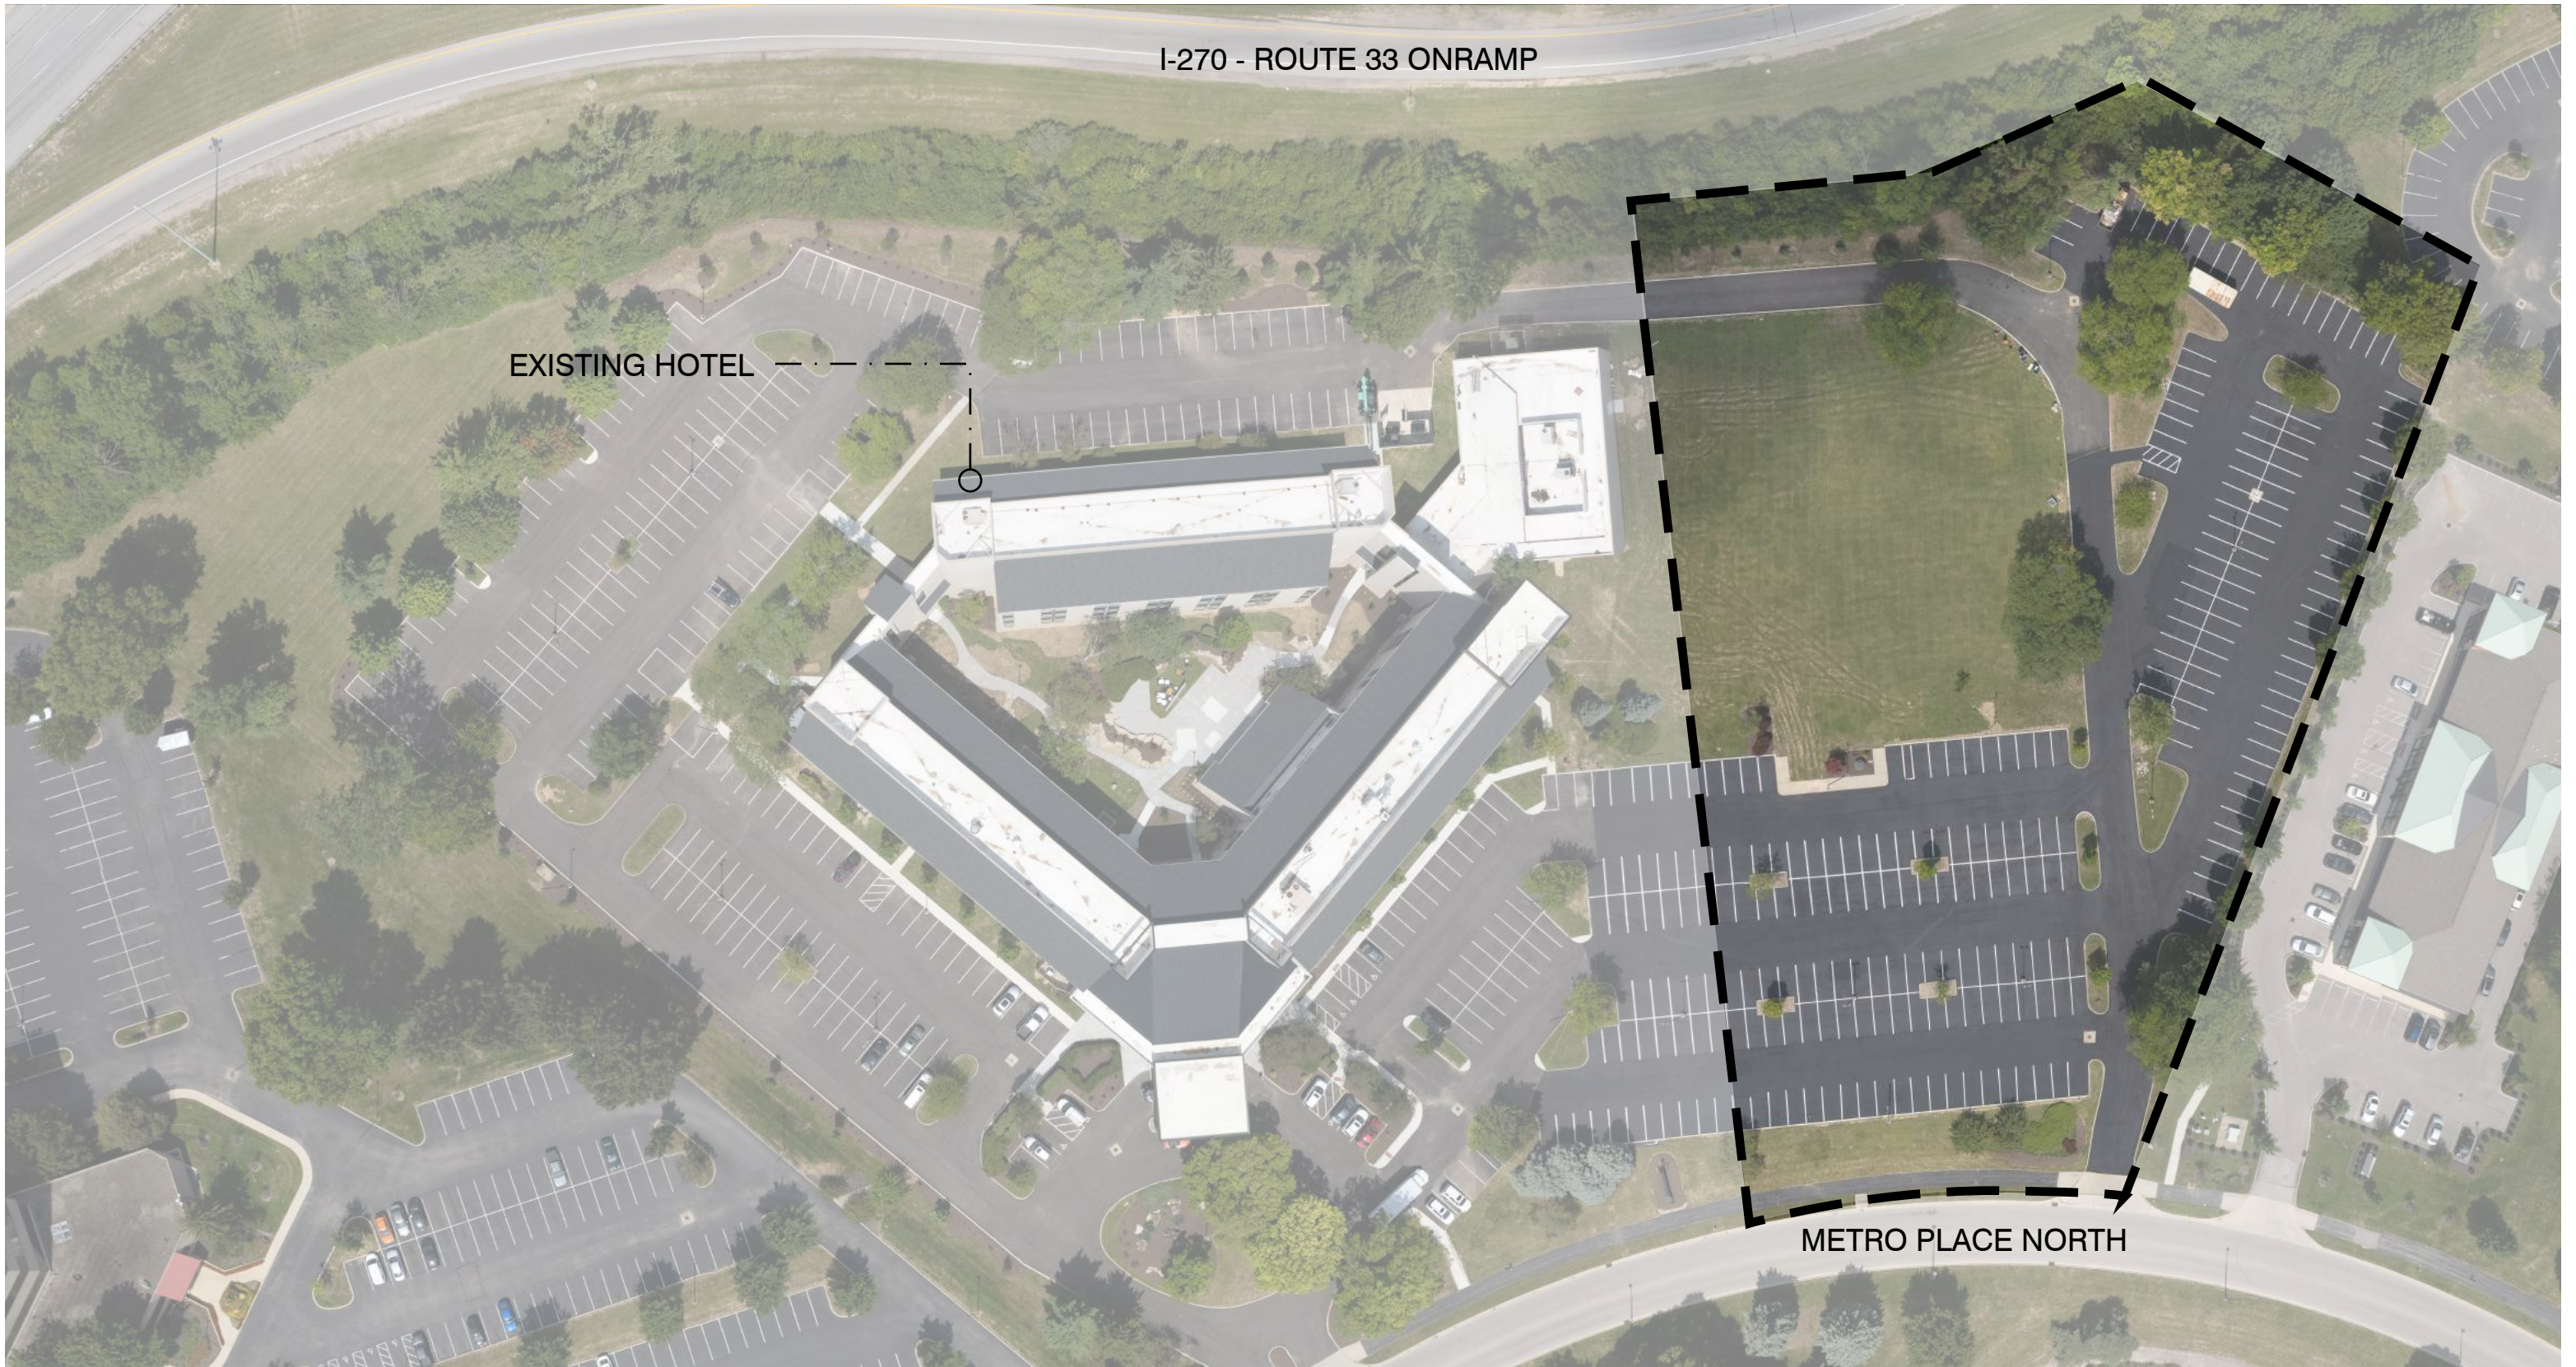

architect

table of contents

- 02** // proposed site
- 06** // drawing
- 10** // renders
- 20** // elevations
- 23** // materials

SITE

SITE CONTEXT

SITE CONTEXT

dublin metroplace
CONCEPTUAL REVIEW | NOVEMBER 03, 2022

© 2022 ARCHALL ARC

EXISTING CONDITIONS

dublin metroplace
CONCEPTUAL REVIEW | NOVEMBER 03, 2022

© 2022 ARCHALL ARC

DRAWINGS

I-270 - ROUTE 33 ONRAMP

PROPOSED SITE

SHARED PARKING

METRO PLACE NORTH

site plan // overall

SCALE: NTS

dublin metroplace
CONCEPTUAL REVIEW | NOVEMBER 03, 2022

© 2022 ARCHALL ARC

site plan // overall
 SCALE: 1"=80'

site plan // overall

SCALE: 1"=80'

dublin metroplace
CONCEPTUAL REVIEW | NOVEMBER 03, 2022

© 2022 ARCHALL ARC

IMAGES

dublin metroplace
CONCEPTUAL REVIEW | NOVEMBER 03, 2022

© 2022 ARCHALL ARC

ELEVATIONS

1 **west elevation**
SCALE: 1" = 30'-0"