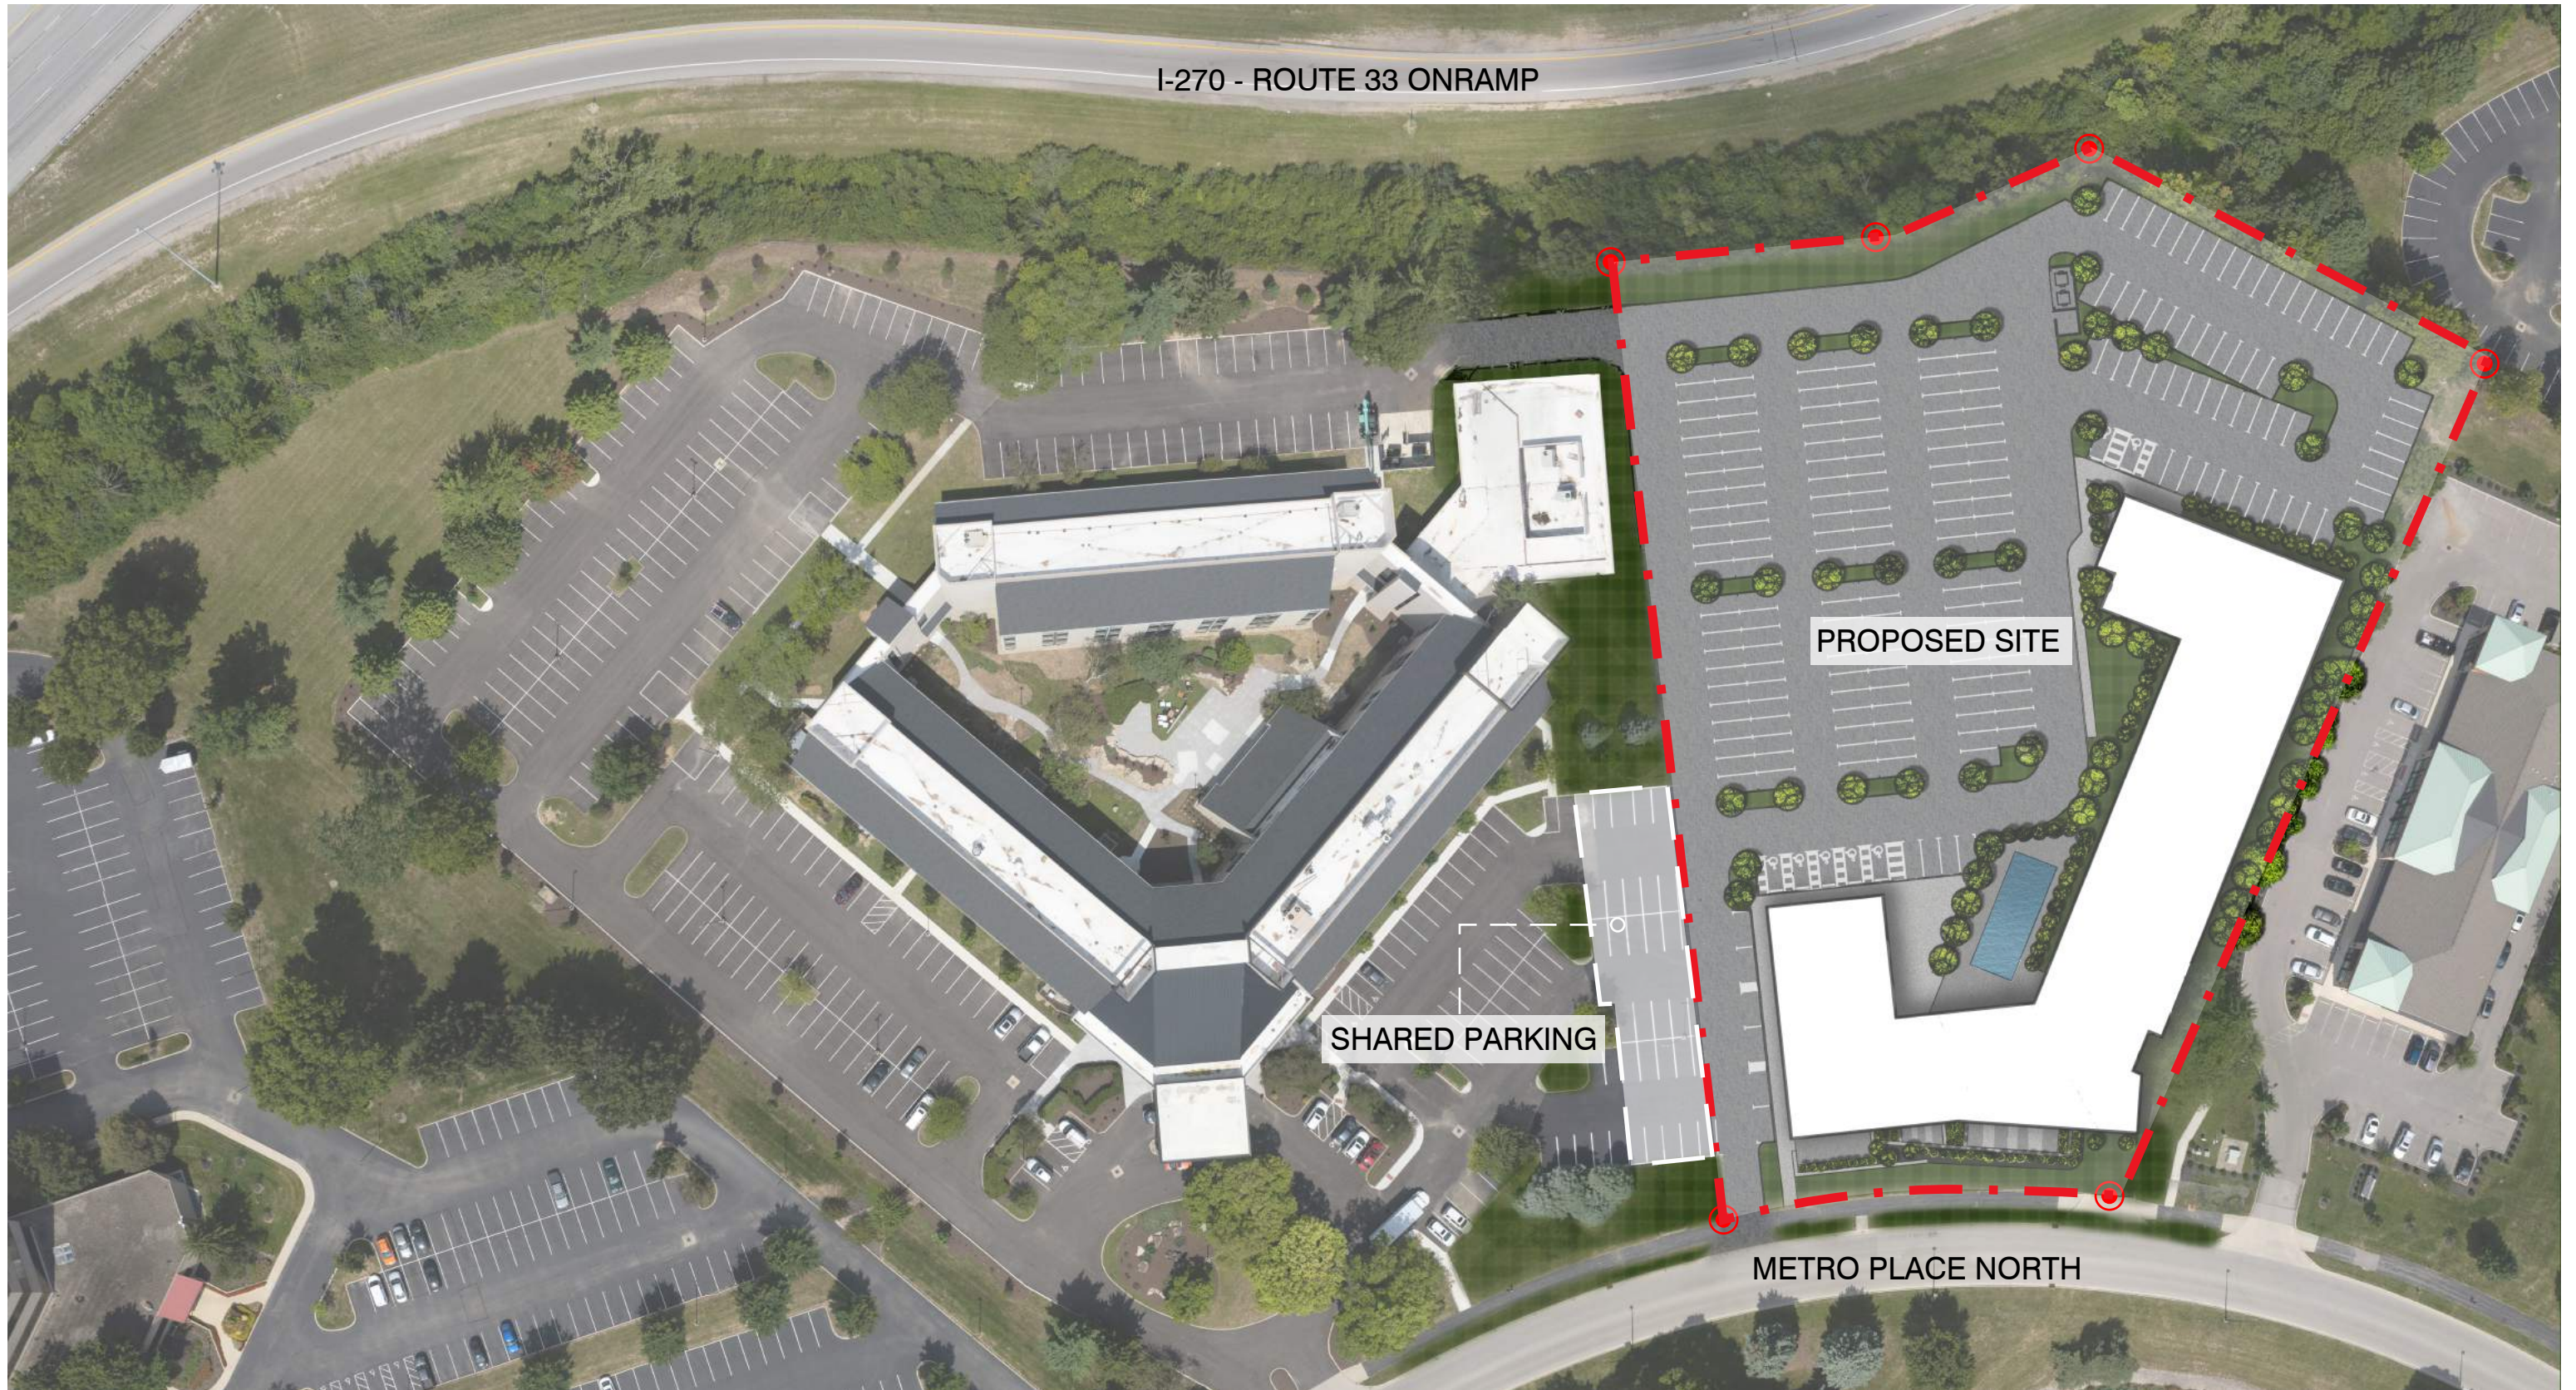

© 2022 ARCHALL ARC

EXISTING CONDITIONS

dublin metroplace
CONCEPTUAL REVIEW | NOVEMBER 03, 2022

© 2022 ARCHALL ARC

DRAWINGS

I-270 - ROUTE 33 ONRAMP

PROPOSED SITE

SHARED PARKING

METRO PLACE NORTH

site plan // overall

SCALE: NTS

dublin metroplace
CONCEPTUAL REVIEW | NOVEMBER 03, 2022

© 2022 ARCHALL ARC

site plan // overall
 SCALE: 1"=80'

site plan // overall

SCALE: 1"=80'

dublin metroplace
CONCEPTUAL REVIEW | NOVEMBER 03, 2022

© 2022 ARCHALL ARC

IMAGES

dublin metroplace
CONCEPTUAL REVIEW | NOVEMBER 03, 2022

© 2022 ARCHALL ARC

ELEVATIONS

1 **west elevation**
SCALE: 1" = 30'-0"