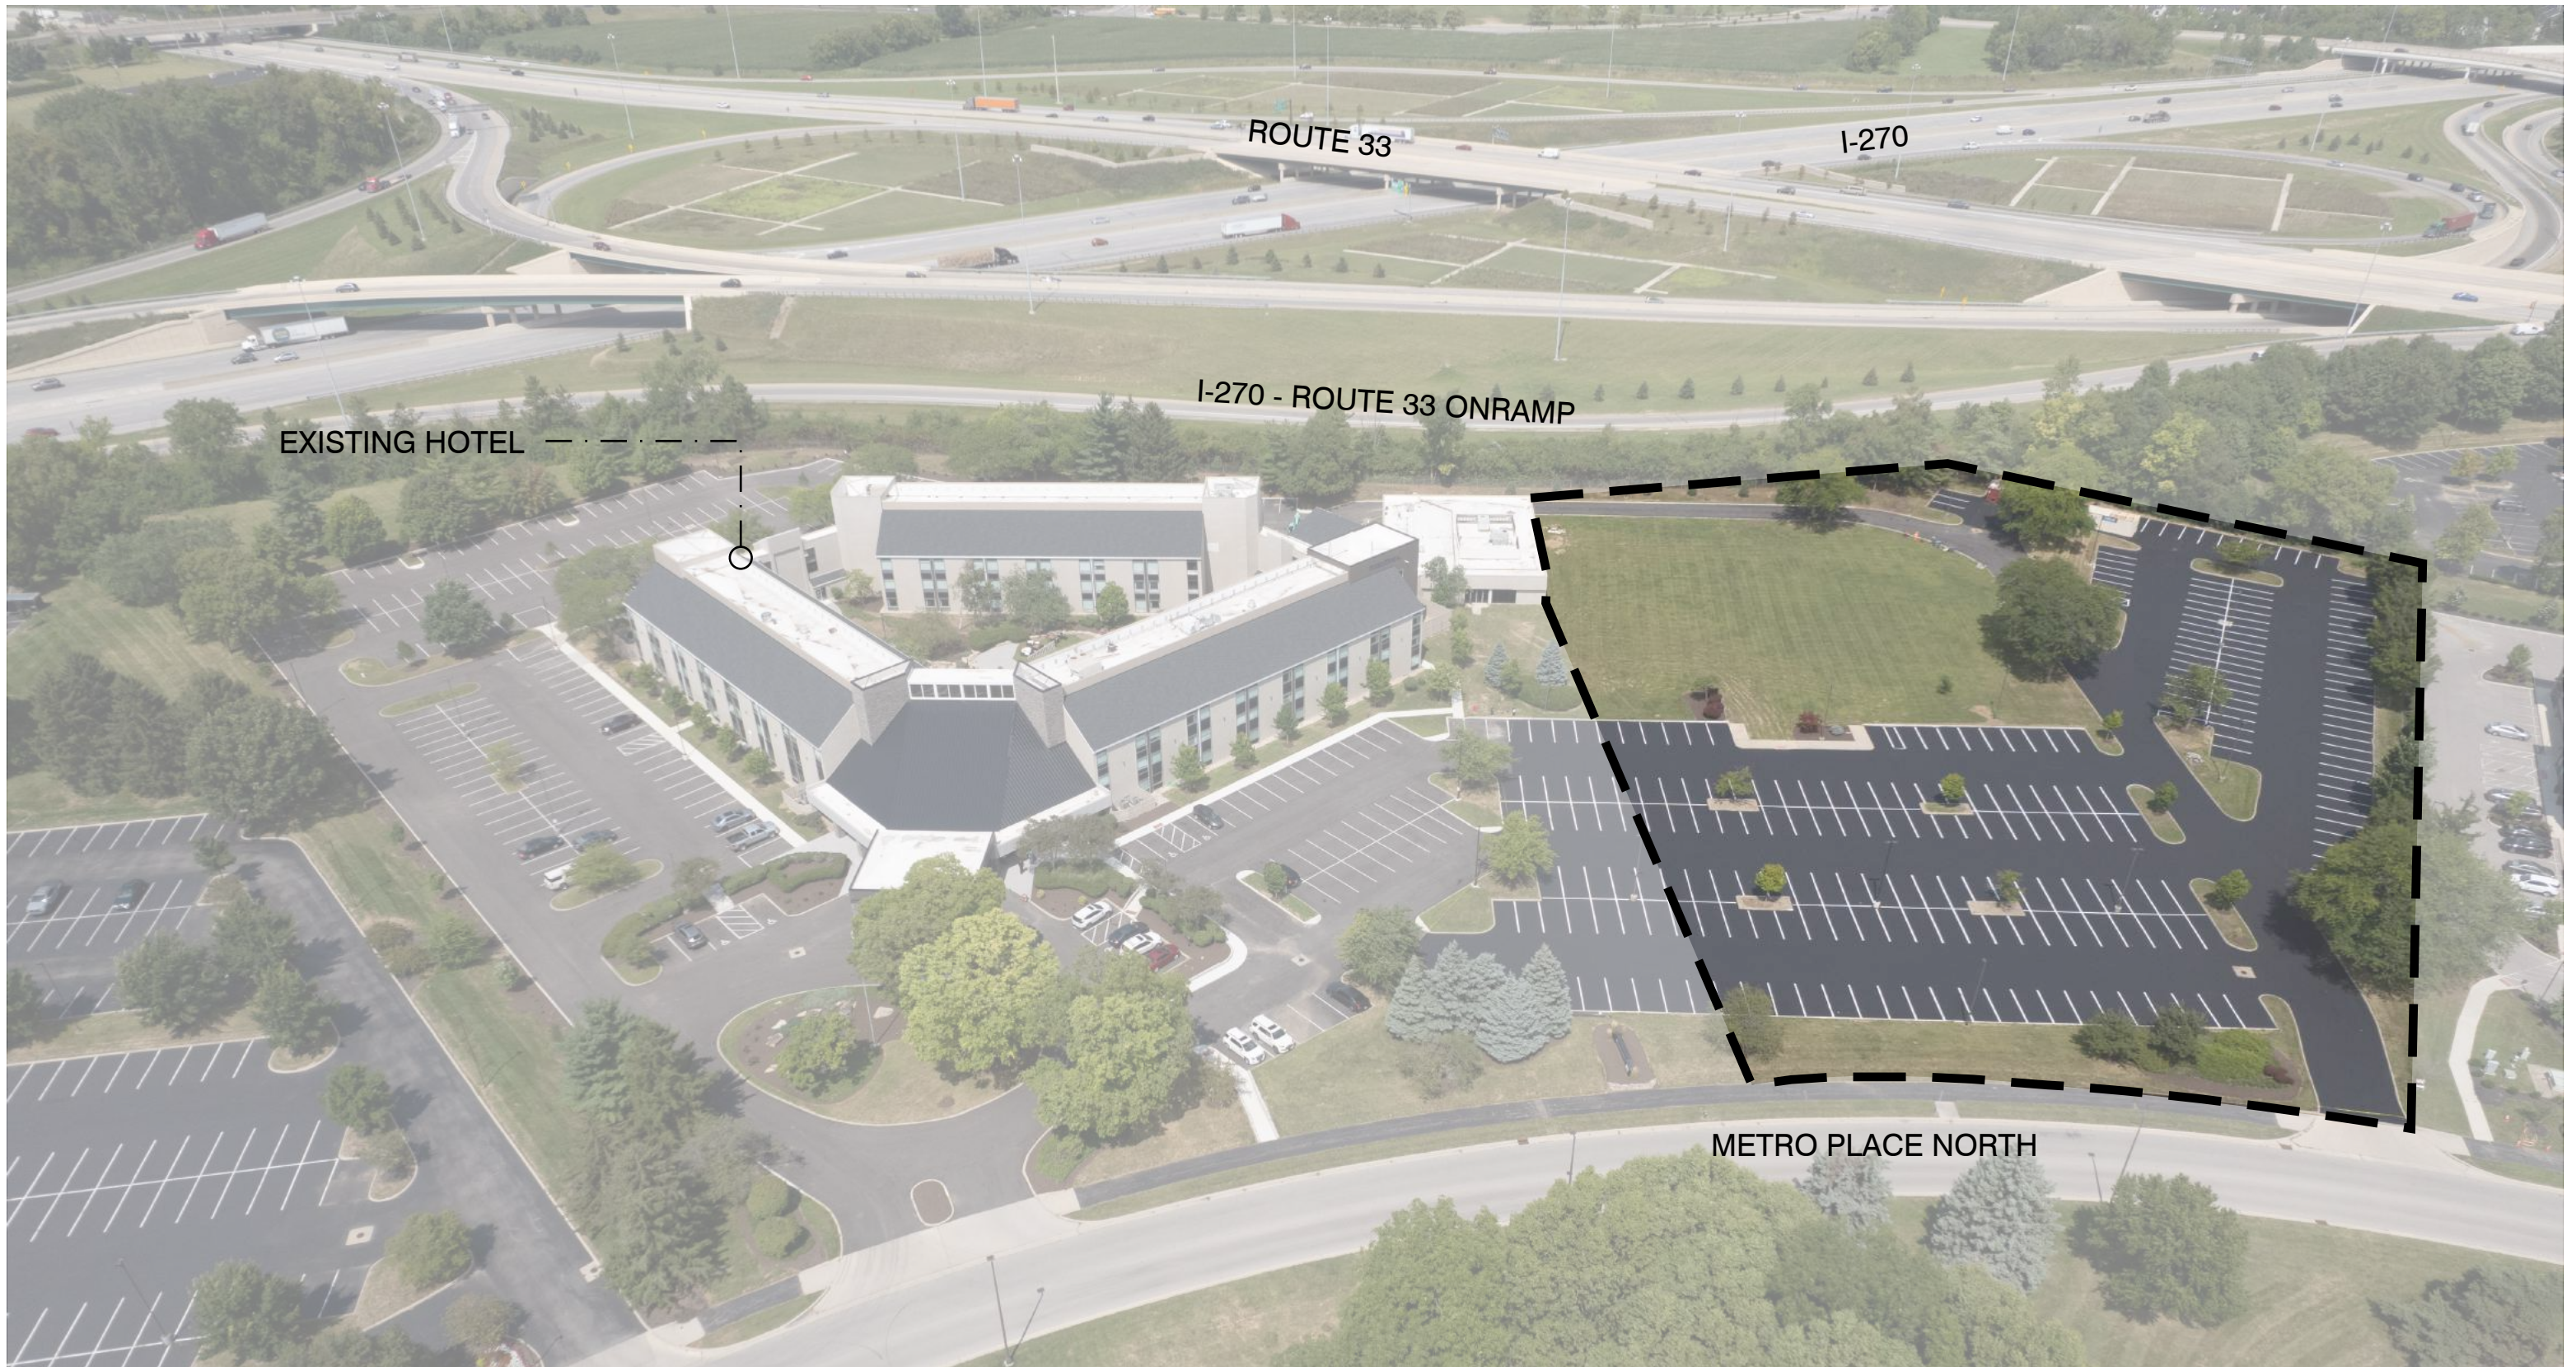

architect

table of contents

- 02** // proposed site
- 06** // drawing
- 10** // renders
- 20** // elevations
- 23** // materials

SITE

SITE CONTEXT

SITE CONTEXT

dublin metroplace
CONCEPTUAL REVIEW | NOVEMBER 03, 2022

© 2022 ARCHALL ARC

EXISTING CONDITIONS

dublin metroplace
CONCEPTUAL REVIEW | NOVEMBER 03, 2022

© 2022 ARCHALL ARC

DRAWINGS

I-270 - ROUTE 33 ONRAMP

PROPOSED SITE

SHARED PARKING

METRO PLACE NORTH

site plan // overall

SCALE: NTS

dublin metroplace
CONCEPTUAL REVIEW | NOVEMBER 03, 2022

© 2022 ARCHALL ARC

site plan // overall
 SCALE: 1"=80'

site plan // overall

SCALE: 1"=80'

dublin metroplace
CONCEPTUAL REVIEW | NOVEMBER 03, 2022

© 2022 ARCHALL ARC

IMAGES

dublin metroplace
CONCEPTUAL REVIEW | NOVEMBER 03, 2022

© 2022 ARCHALL ARC

ELEVATIONS

1 **west elevation**
SCALE: 1" = 30'-0"