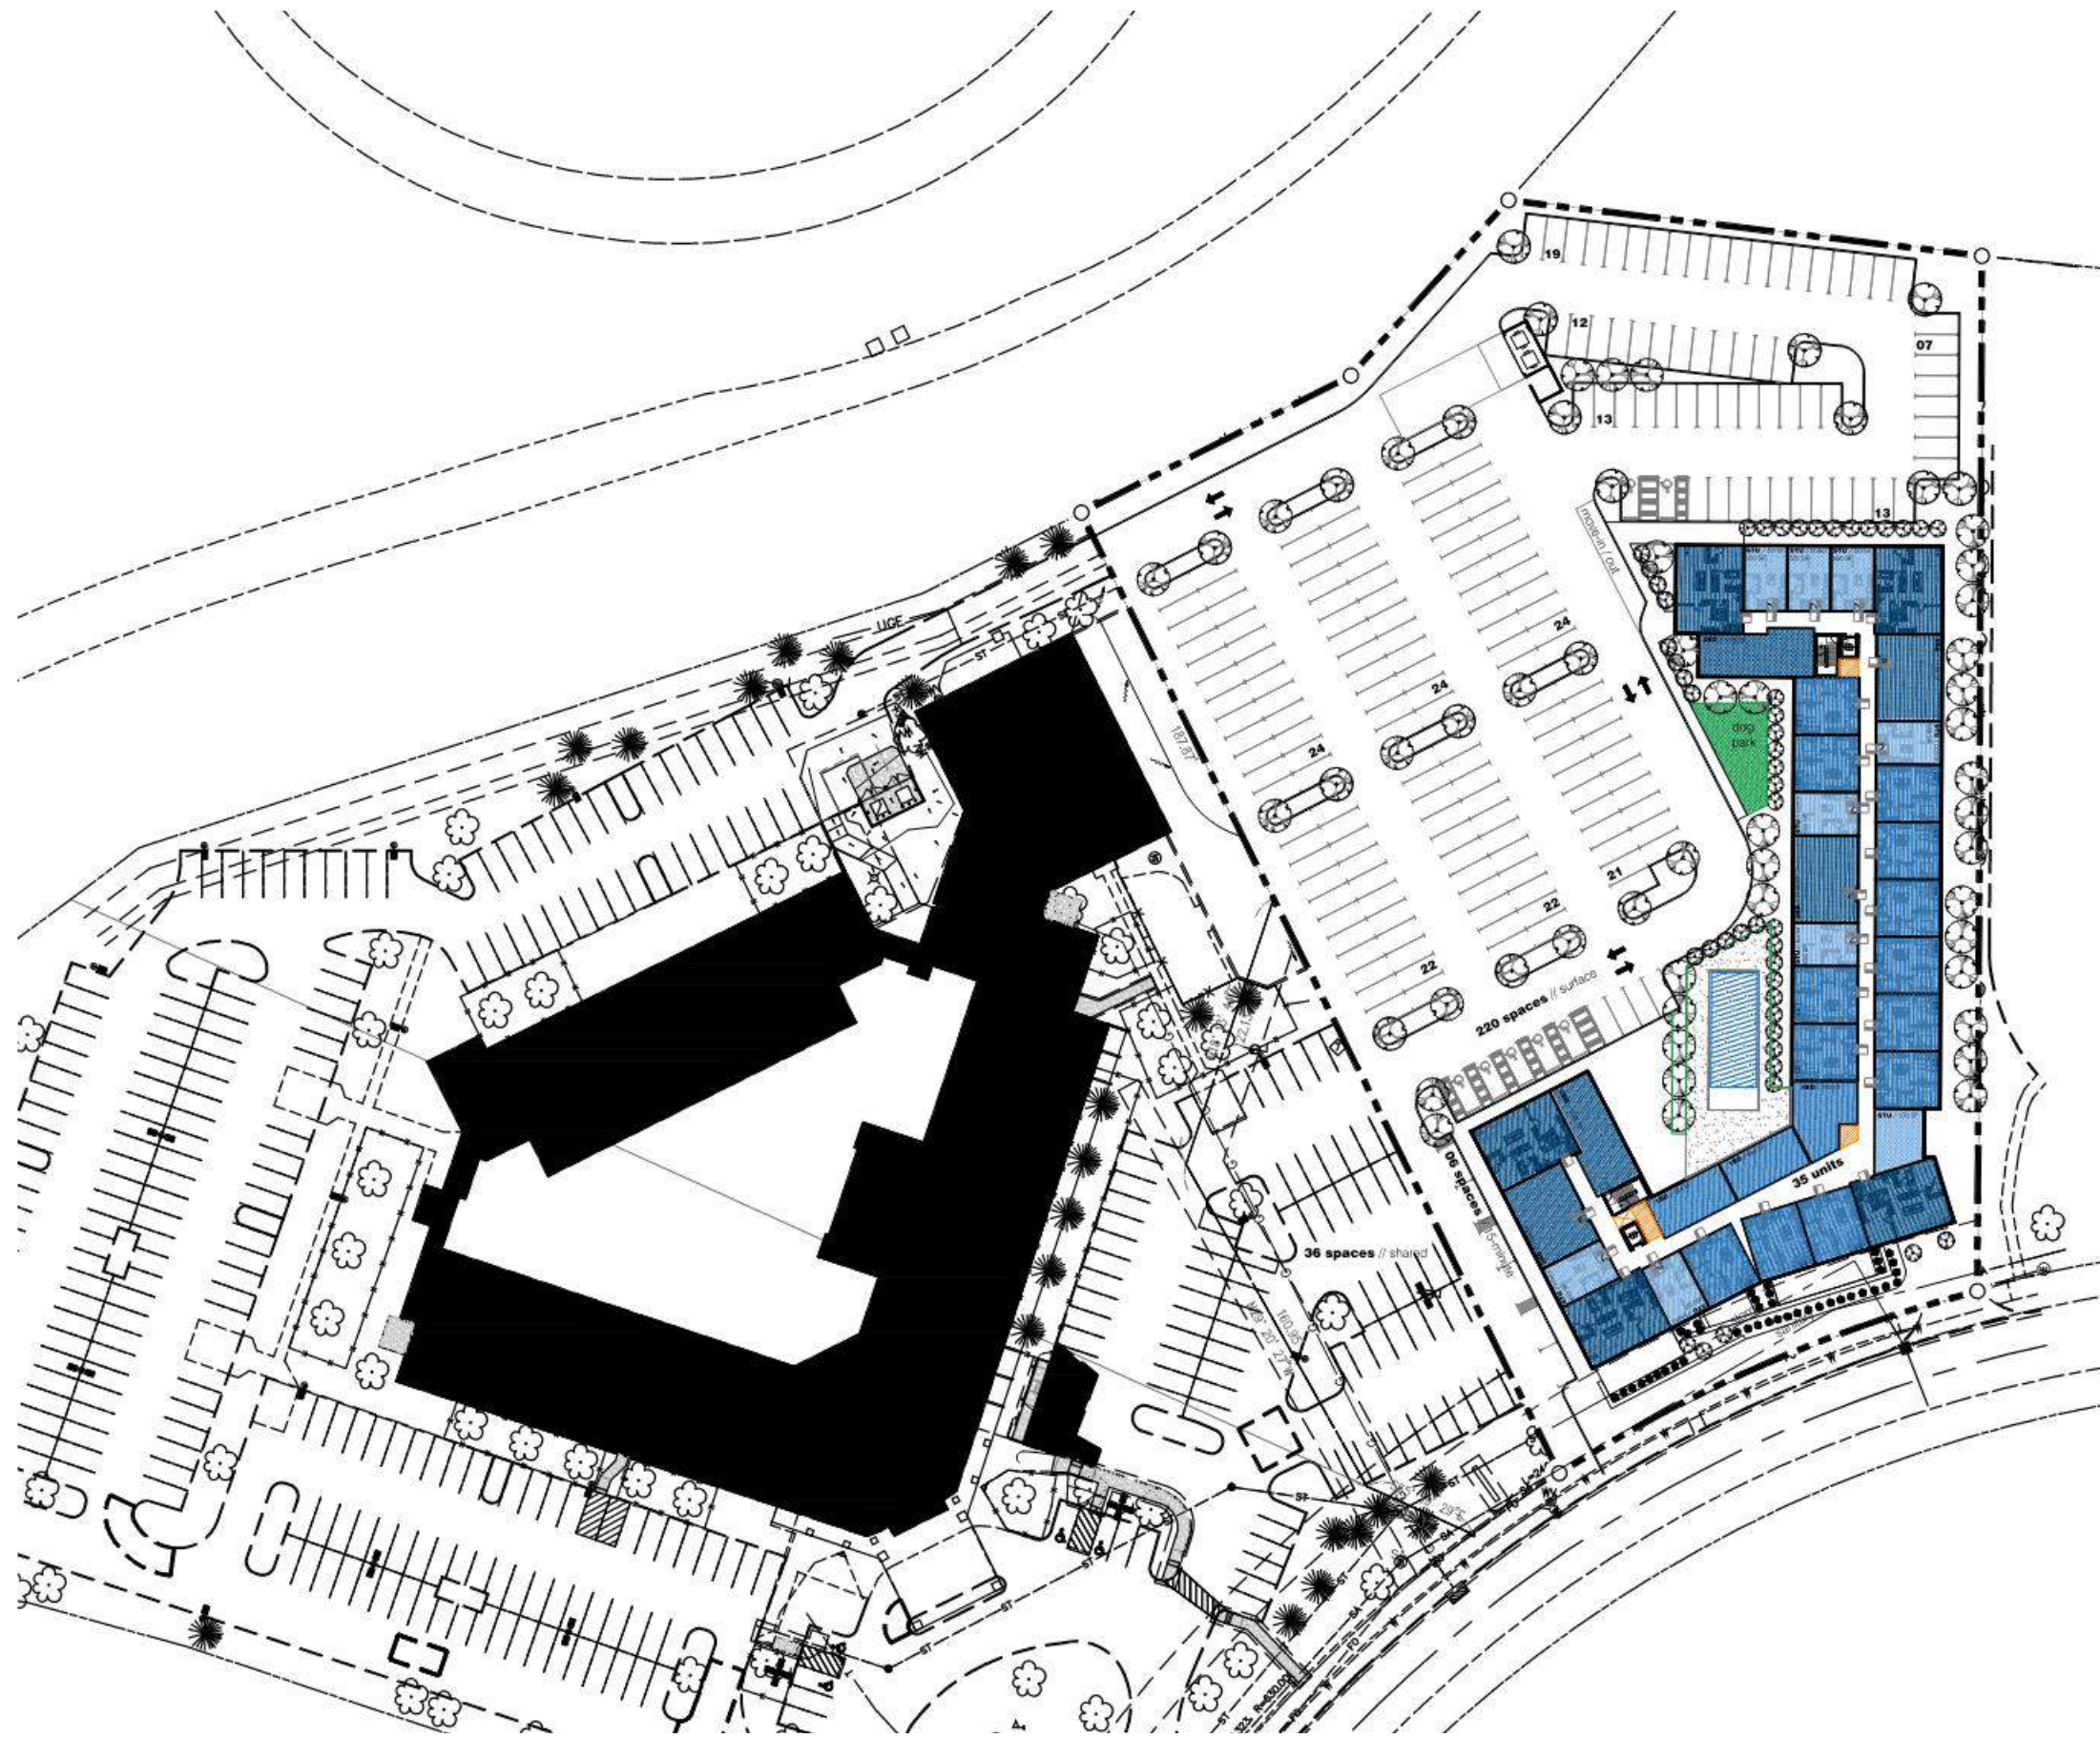

METRO PLACE NORTH

site plan // overall

SCALE: NTS

dublin metroplace
CONCEPTUAL REVIEW | NOVEMBER 03, 2022

© 2022 ARCHALL ARC

site plan // overall
 SCALE: 1"=80'

site plan // overall

SCALE: 1"=80'

dublin metroplace
CONCEPTUAL REVIEW | NOVEMBER 03, 2022

© 2022 ARCHALL ARC

IMAGES

dublin metroplace
CONCEPTUAL REVIEW | NOVEMBER 03, 2022

© 2022 ARCHALL ARC

ELEVATIONS

1 **west elevation**
SCALE: 1" = 30'-0"