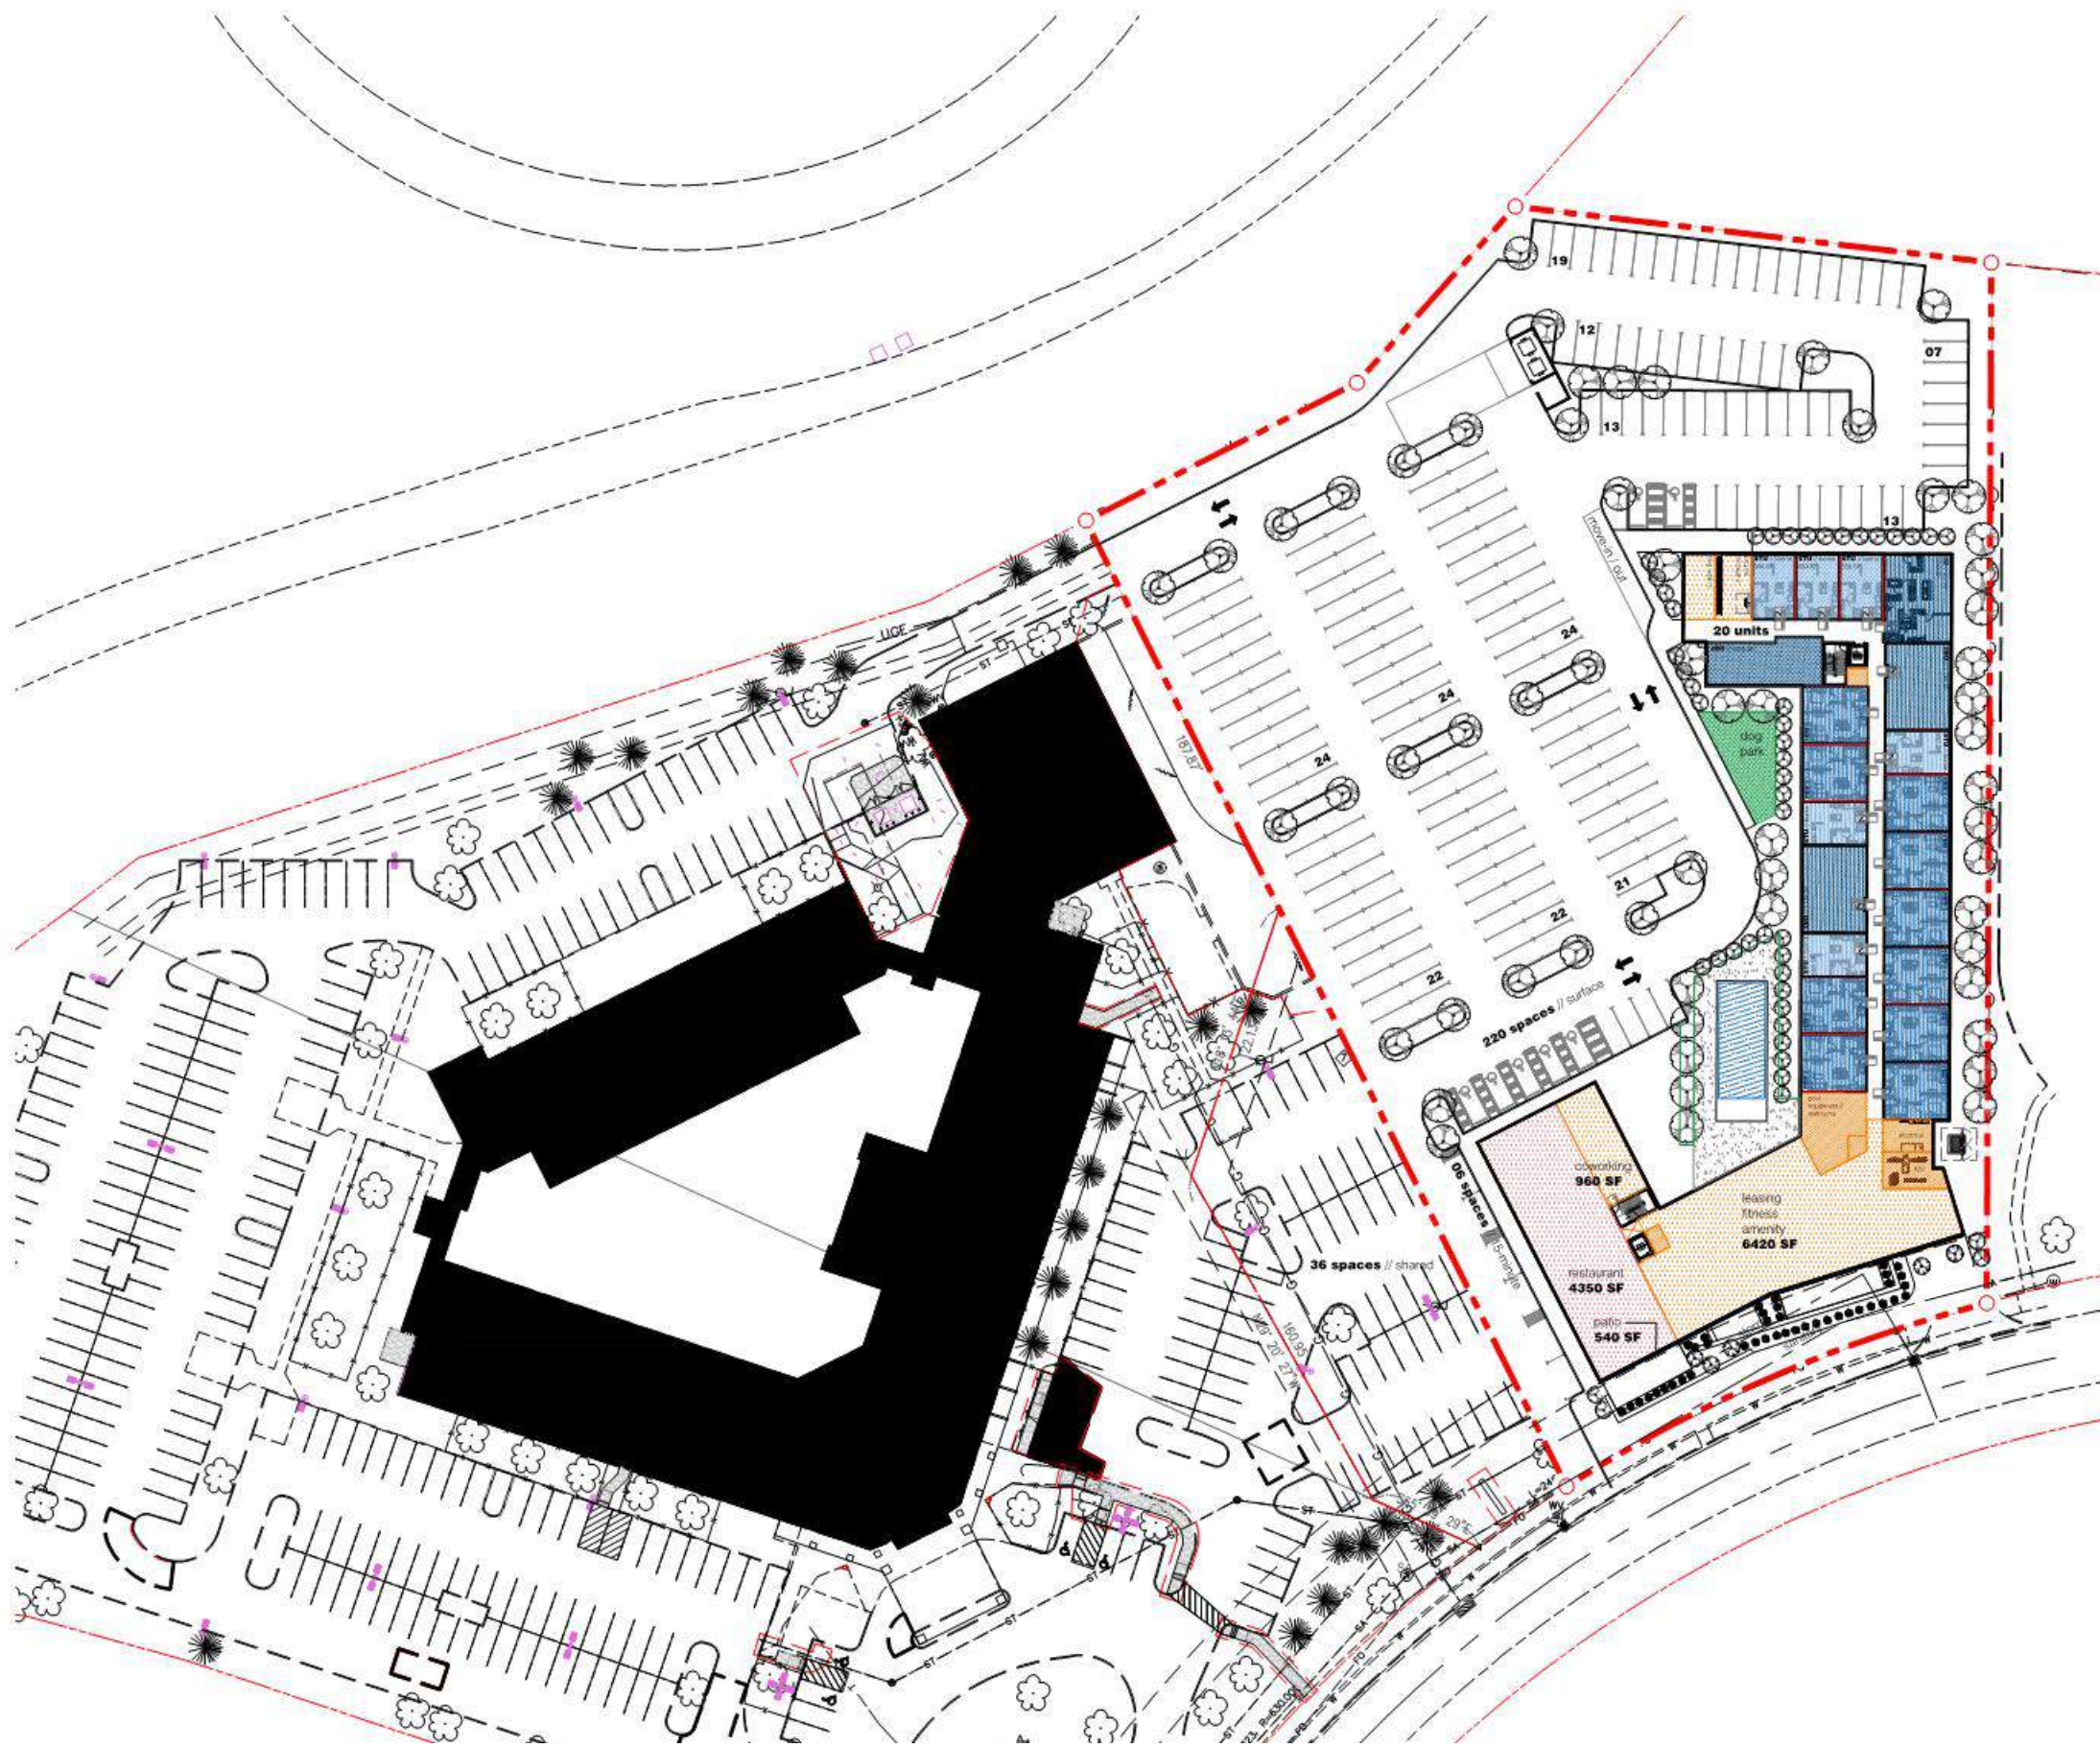

METRO PLACE NORTH

site plan // overall

SCALE: NTS

dublin metroplace
CONCEPTUAL REVIEW | NOVEMBER 03, 2022

© 2022 ARCHALL ARC

site plan // overall
 SCALE: 1"=80'

site plan // overall

SCALE: 1"=80'

dublin metroplace
CONCEPTUAL REVIEW | NOVEMBER 03, 2022

© 2022 ARCHALL ARC

IMAGES

dublin metroplace
CONCEPTUAL REVIEW | NOVEMBER 03, 2022

© 2022 ARCHALL ARC

ELEVATIONS

1 **west elevation**
SCALE: 1" = 30'-0"